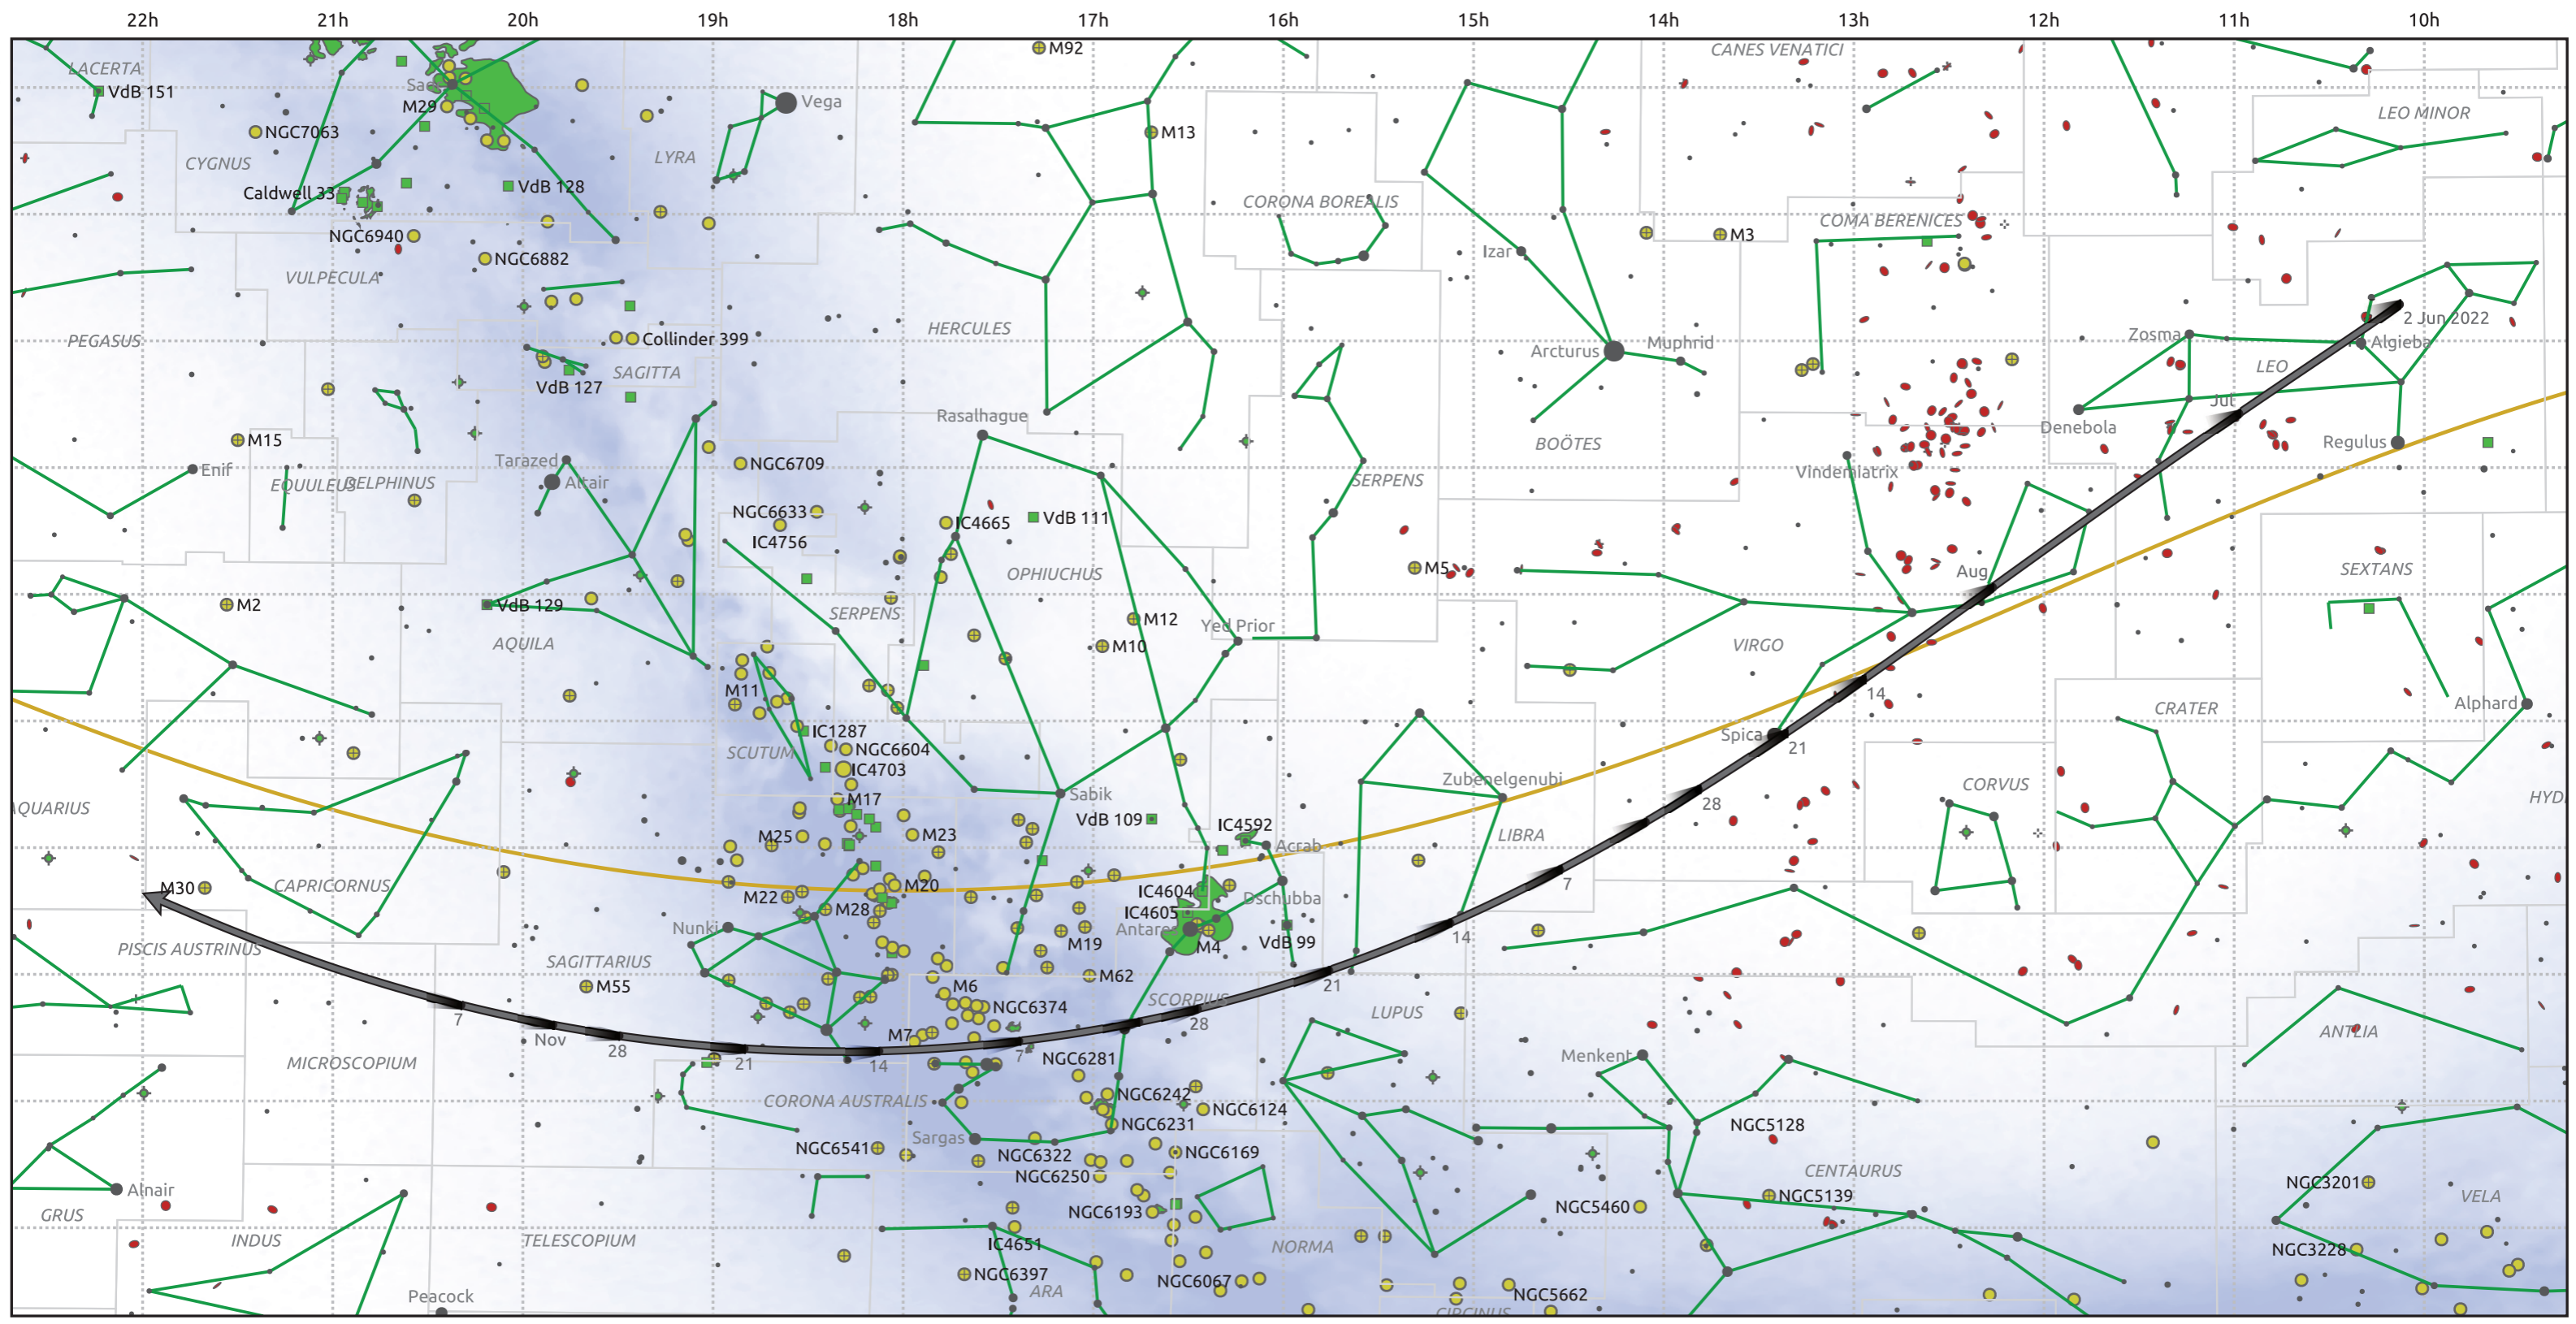

The path of 73P/Schwassmann-Wachmann starting on 2 Jun 2022

© Dominic Ford 2011–2025. Date markers placed at midnight UTC. Downloaded from <https://in-the-sky.org>

Magnitude scale: • 5.0 • 4.0 • 3.0 • 2.0 • 1.0 • 0.0

— Ecliptic Plane

● Galaxy
 ■ Bright nebula
 ● Open cluster
 ● Globular cluster
 ◆ Planetary nebula

Date	Mag
2022 Jun 22	13.8
2022 Jul 1	13.3
2022 Jul 10	12.8
2022 Jul 28	11.8
2022 Aug 27	10.8
2022 Sep 1	10.7
2022 Oct 5	11.8
2022 Oct 22	12.9
2022 Nov 1	13.6
2022 Nov 6	13.9
2022 Nov 22	15.1