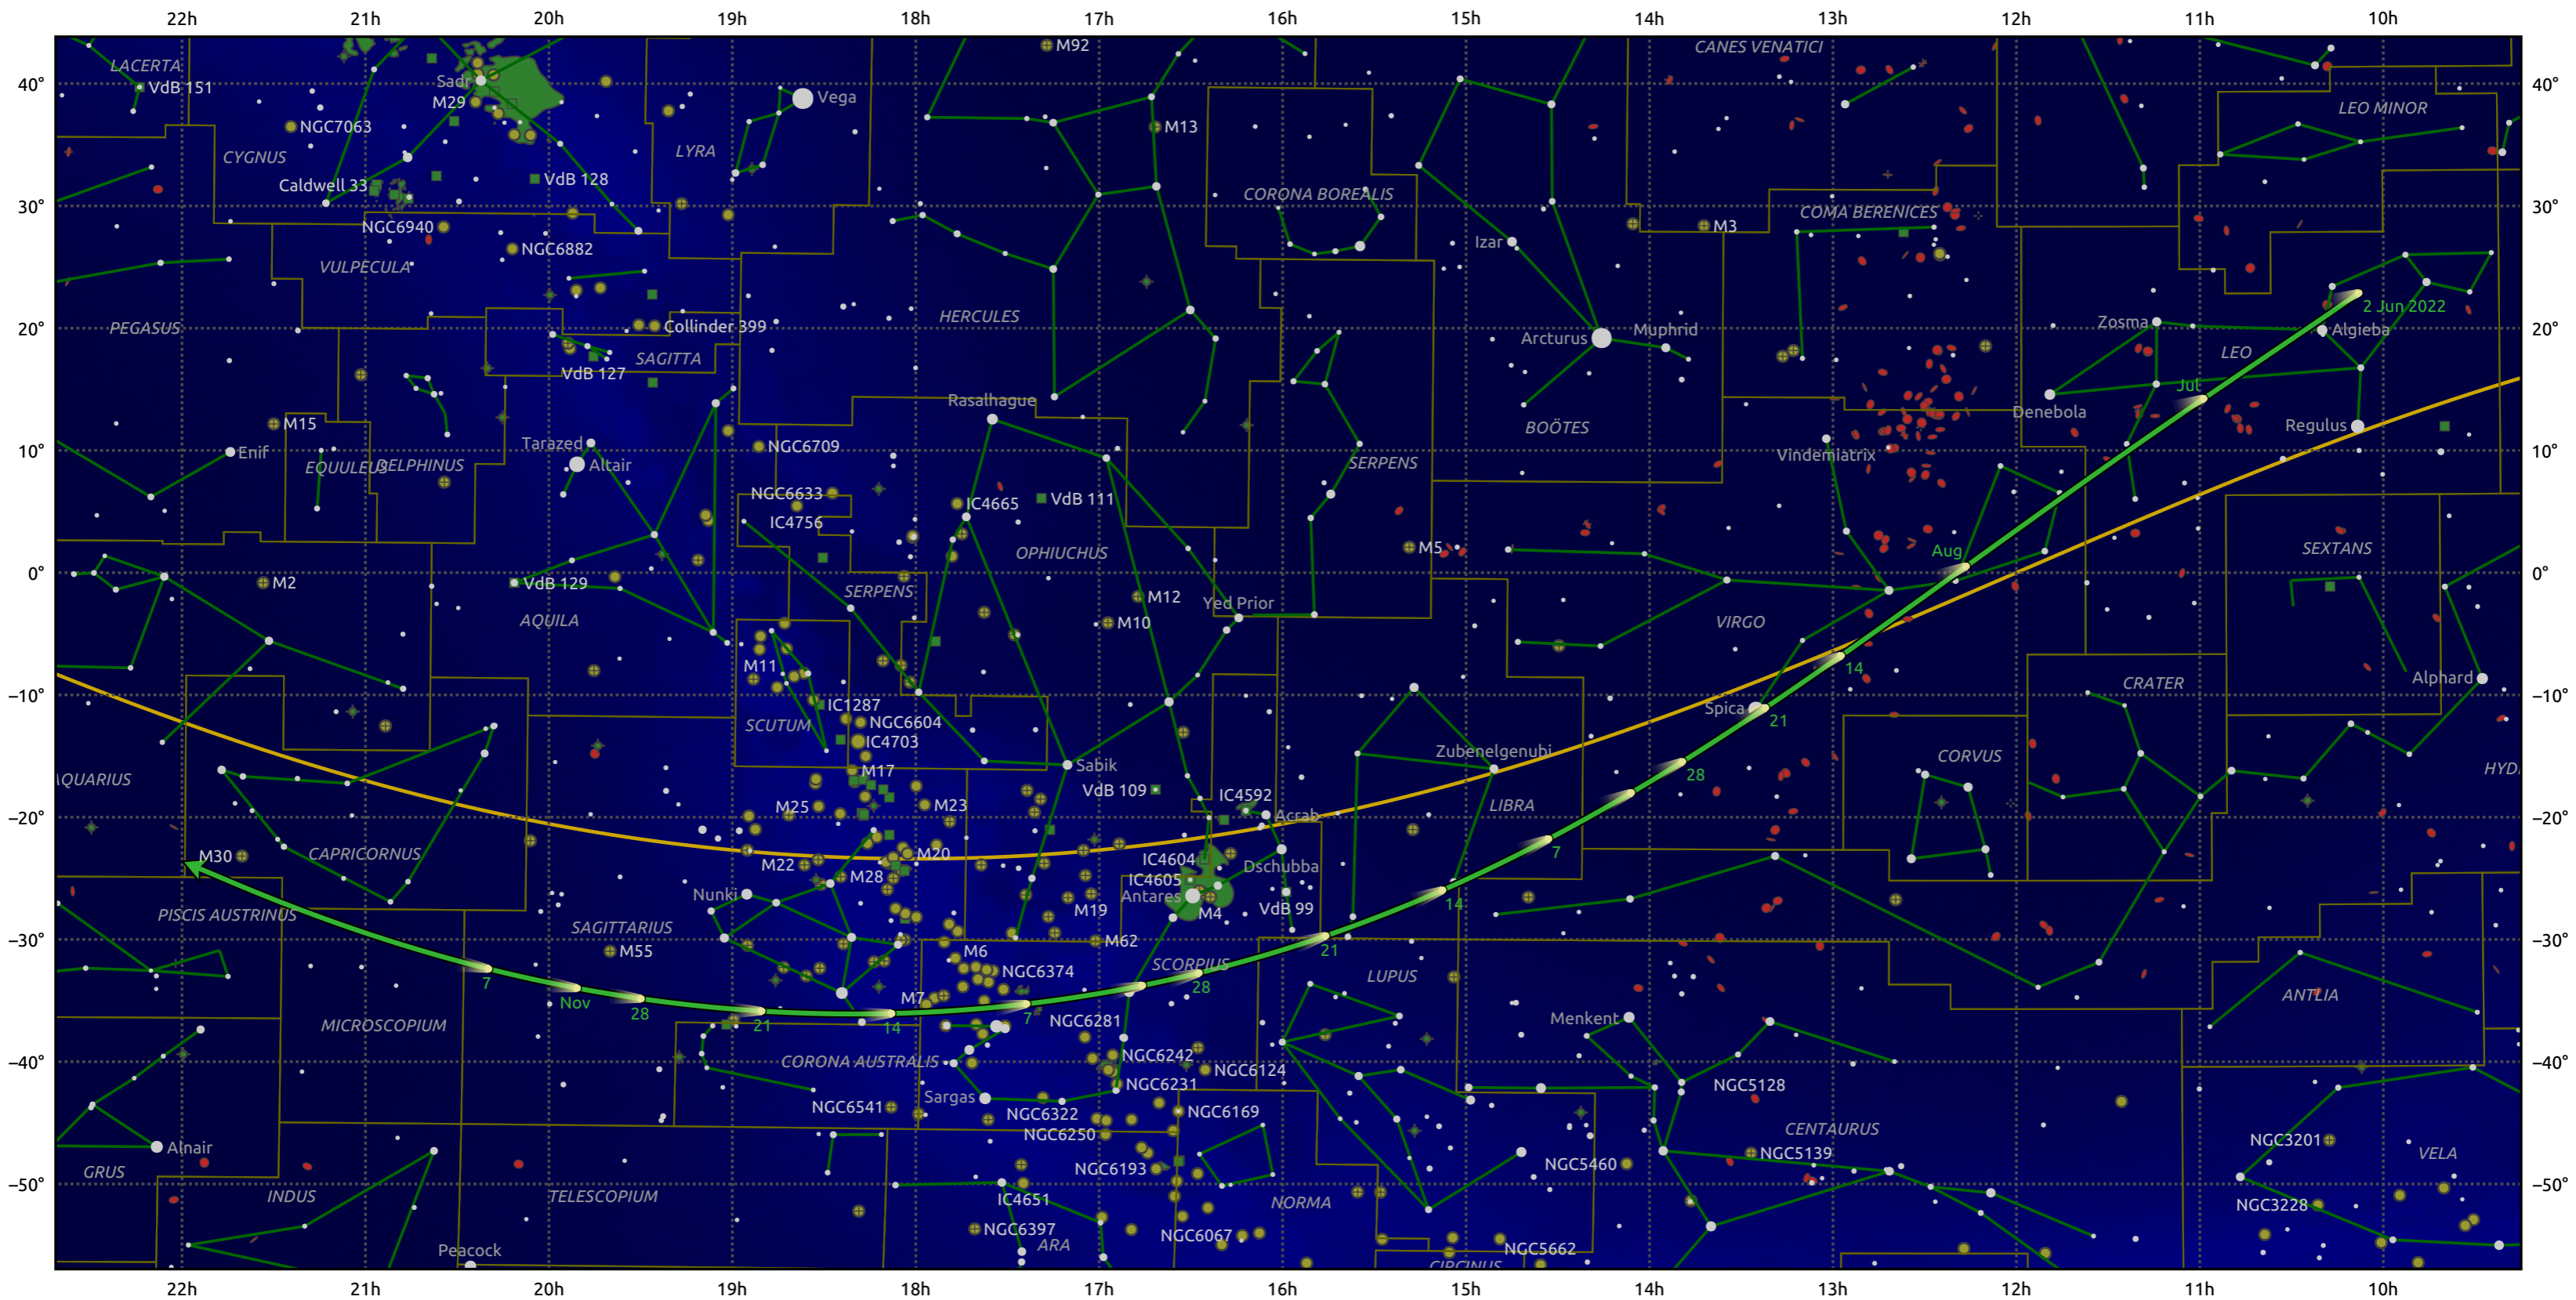

The path of 73P/Schwassmann-Wachmann starting on 2 Jun 2022

© Dominic Ford 2011–2025. Date markers placed at midnight UTC. Downloaded from <https://in-the-sky.org>

Magnitude scale: ● 5.0 ● 4.0 ● 3.0 ● 2.0 ● 1.0 ● 0.0

— Ecliptic Plane

■ Galaxy
 ■ Bright nebula
 ● Open cluster
 ⊕ Globular cluster
 ⊕ Planetary nebula

Date	Mag
2022 Jun 22	13.8
2022 Jul 1	13.3
2022 Jul 10	12.8
2022 Jul 28	11.8
2022 Aug 27	10.8
2022 Sep 1	10.7
2022 Oct 5	11.8
2022 Oct 22	12.9
2022 Nov 1	13.6
2022 Nov 6	13.9
2022 Nov 22	15.1