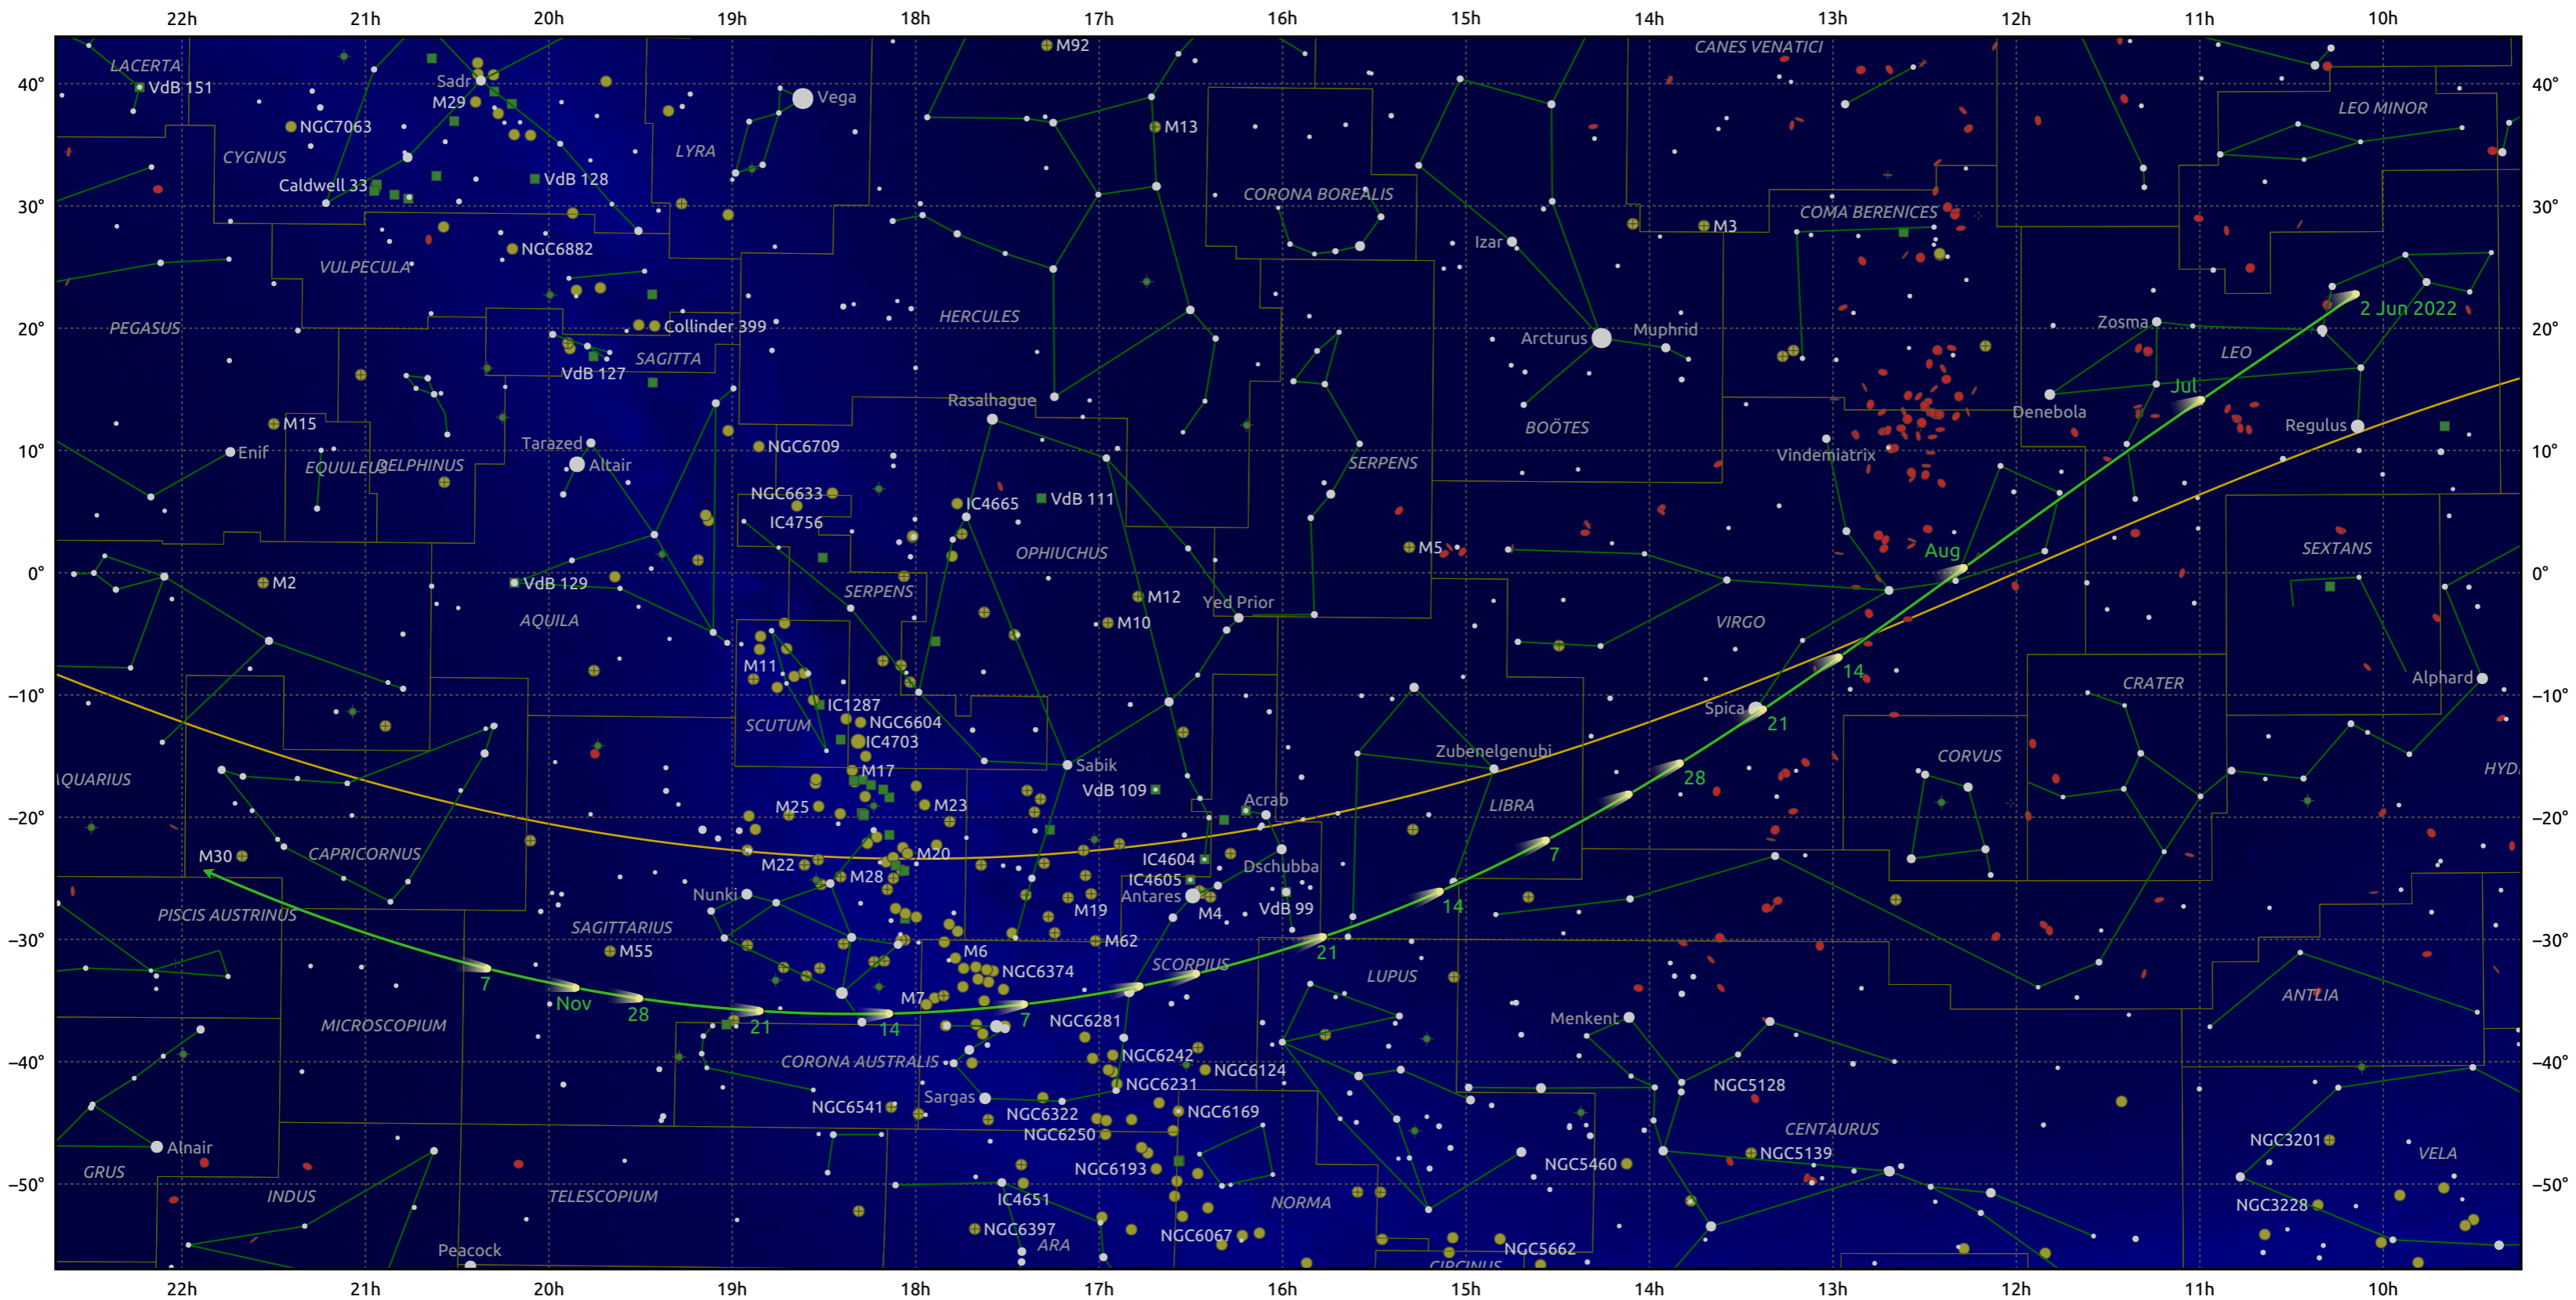

The path of 73P/Schwassmann-Wachmann starting on 2 Jun 2022

© Dominic Ford 2011–2026. Date markers placed at midnight UTC. Downloaded from <https://in-the-sky.org>

Magnitude scale: • 5.0 • 4.0 • 3.0 • 2.0 • 1.0 • 0.0

— Ecliptic Plane

Galaxy Bright nebula Open cluster Globular cluster Planetary nebula

Date	Mag
2022 Jun 22	13.8
2022 Jul 1	13.3
2022 Jul 10	12.8
2022 Jul 28	11.8
2022 Aug 29	10.8
2022 Sep 1	10.7
2022 Oct 4	11.8
2022 Oct 22	12.9
2022 Nov 1	13.6
2022 Nov 6	13.9
2022 Nov 22	15.1