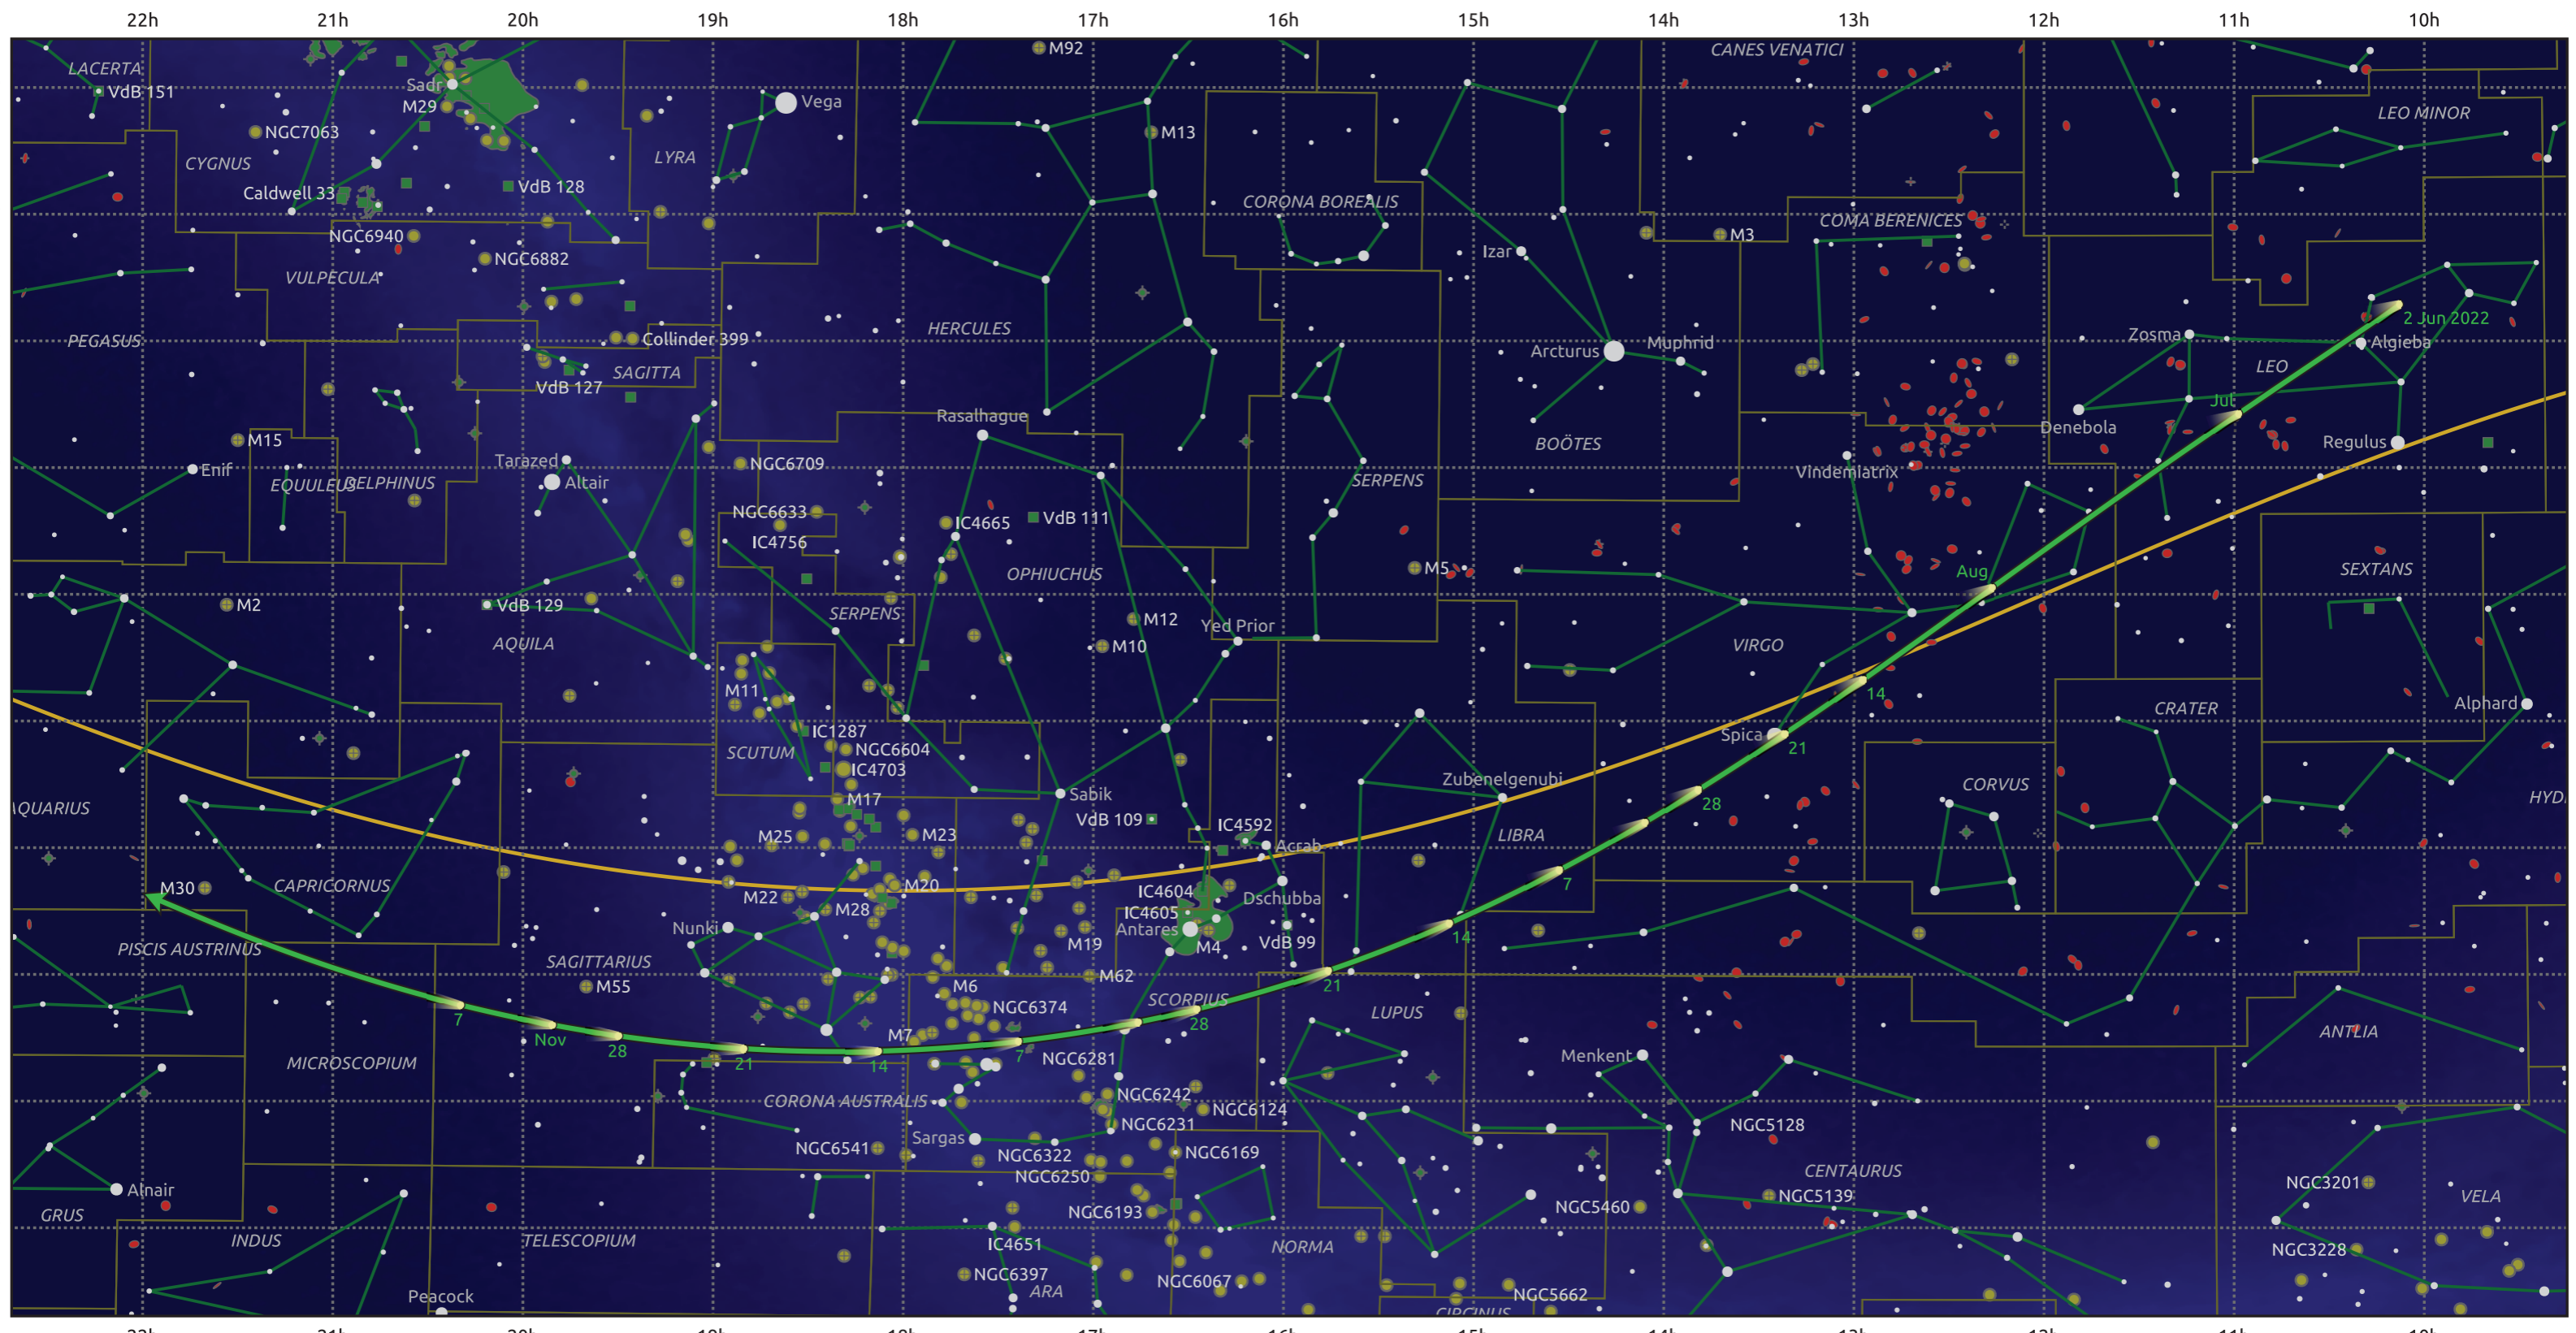

# The path of 73P/Schwassmann-Wachmann starting on 2 Jun 2022

© Dominic Ford 2011–2025. Date markers placed at midnight UTC. Downloaded from <https://in-the-sky.org>

Magnitude scale: ● 5.0 ● 4.0 ● 3.0 ● 2.0 ● 1.0 ● 0.0

— Ecliptic Plane

● Galaxy ■ Bright nebula ● Open cluster ● Globular cluster ◆ Planetary nebula

Date	Mag
2022 Jun 22	13.8
2022 Jul 1	13.3
2022 Jul 10	12.8
2022 Jul 28	11.8
2022 Aug 27	10.8
2022 Sep 1	10.7
2022 Oct 5	11.8
2022 Oct 22	12.9
2022 Nov 1	13.6
2022 Nov 6	13.9
2022 Nov 22	15.1