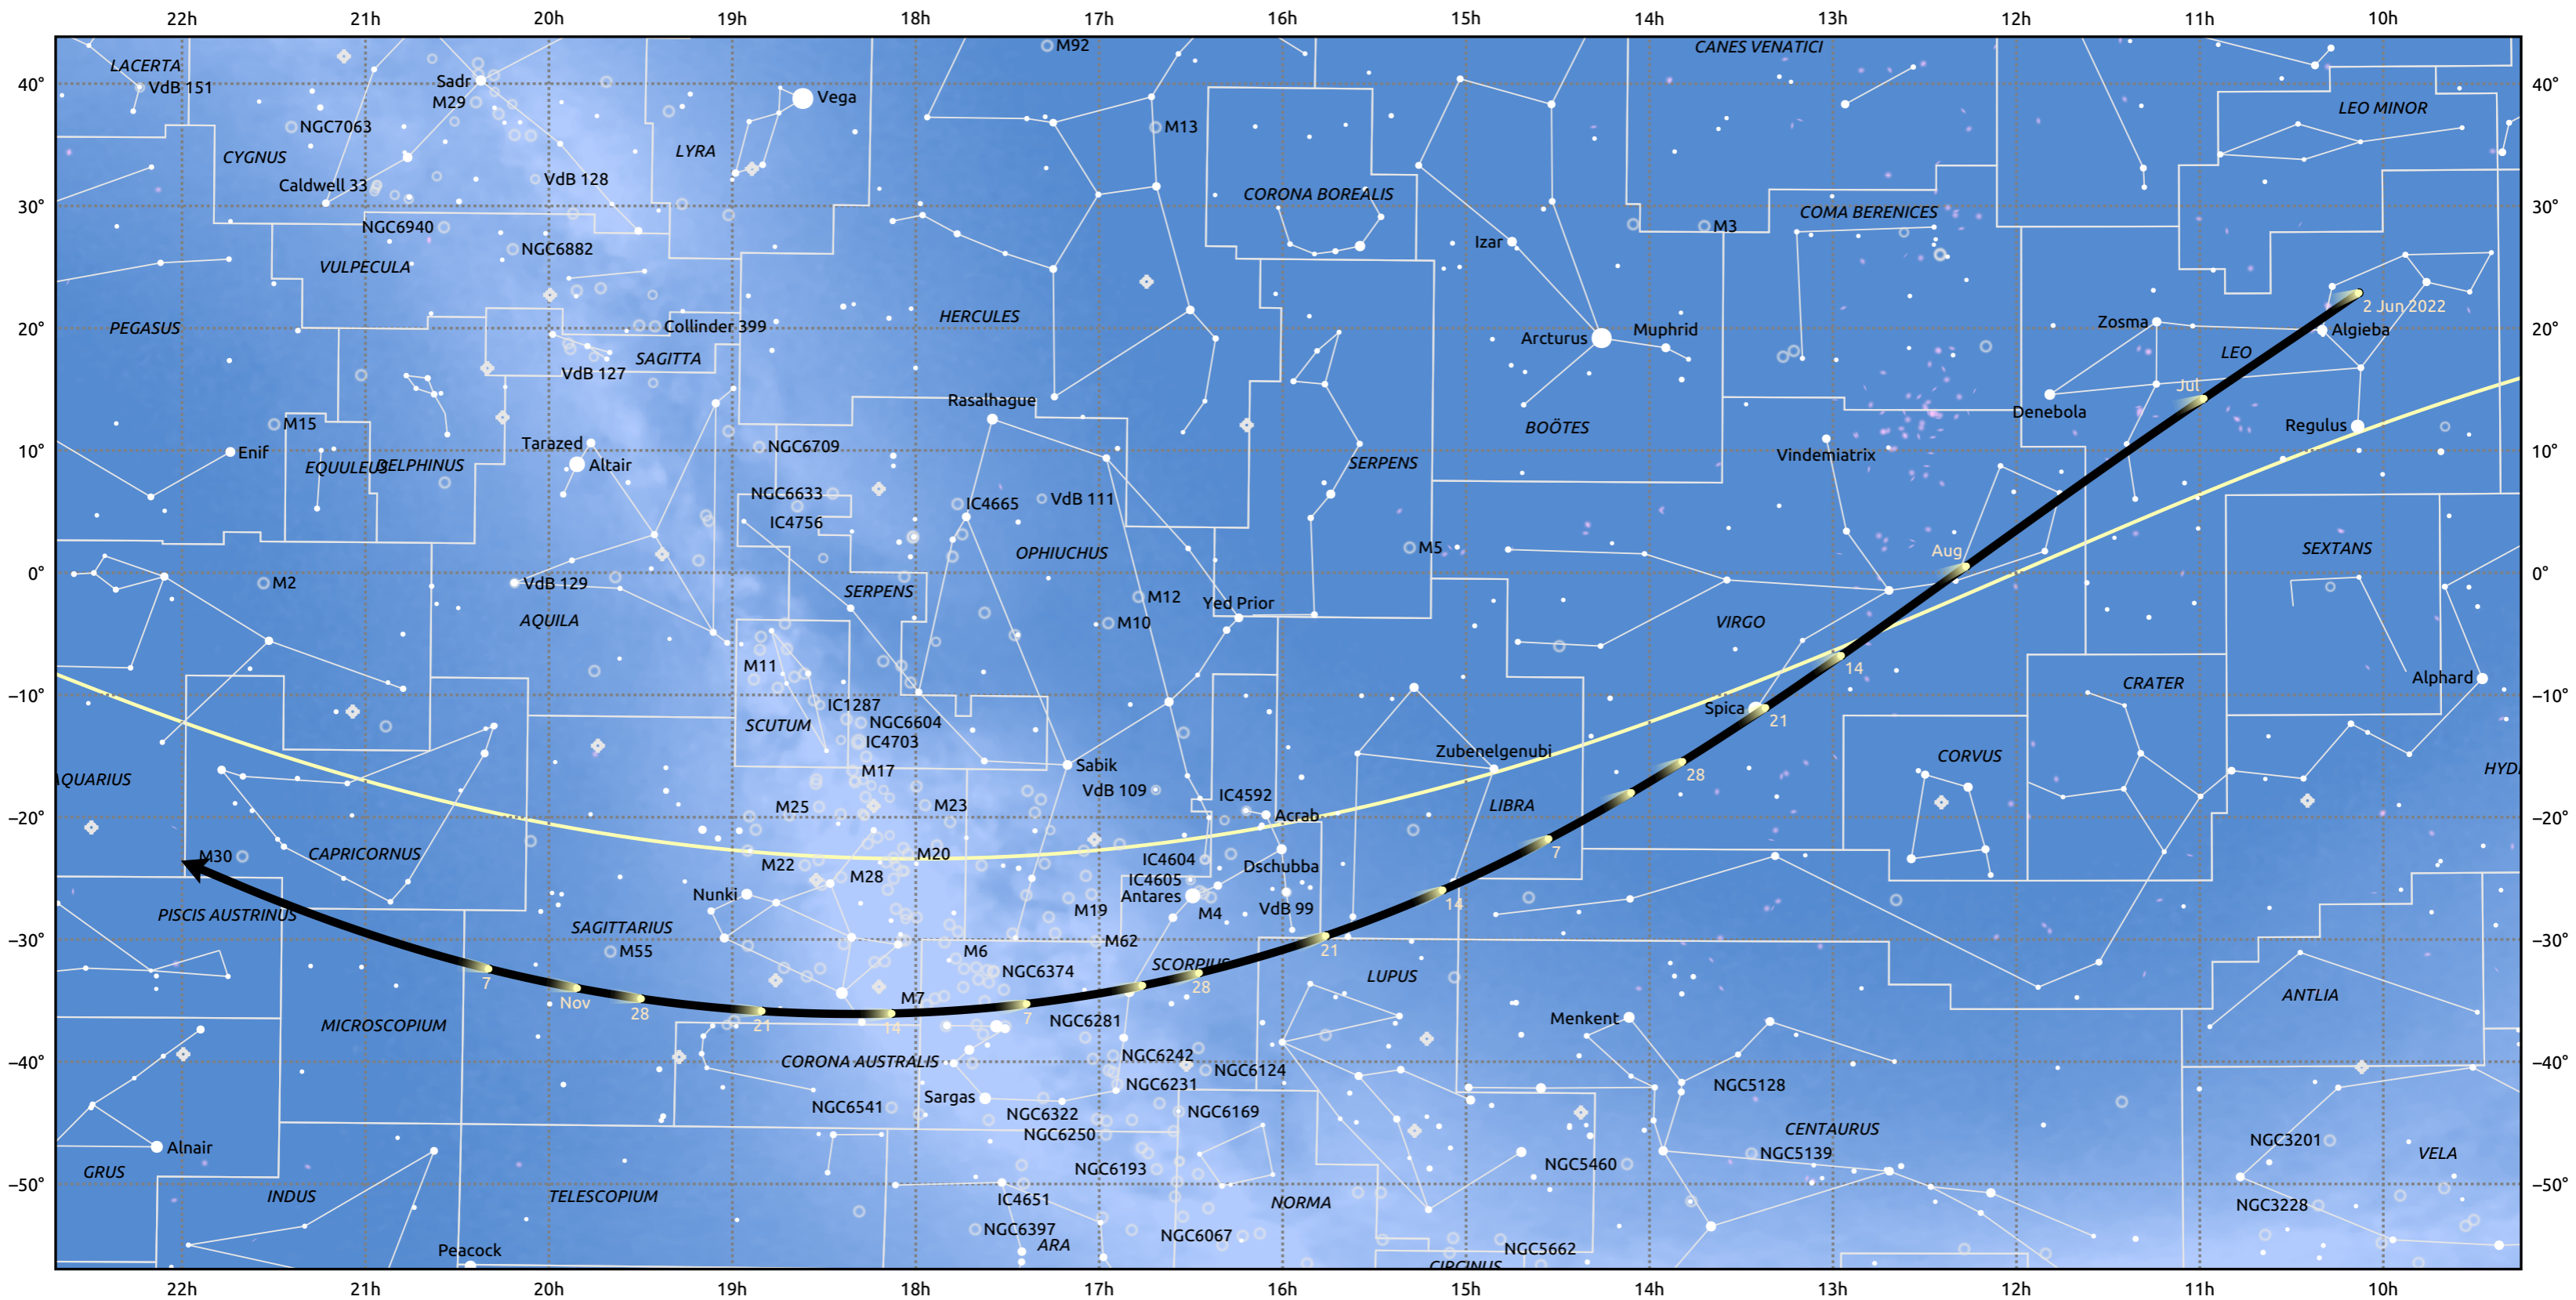

The path of 73P/Schwassmann-Wachmann starting on 2 Jun 2022

© Dominic Ford 2011–2025. Date markers placed at midnight UTC. Downloaded from <https://in-the-sky.org>

Magnitude scale: • 5.0 • 4.0 • 3.0 • 2.0 • 1.0 • 0.0

— Ecliptic Plane

Galaxy Bright nebula Open cluster Globular cluster Planetary nebula

Date	Mag
2022 Jun 22	13.8
2022 Jul 1	13.3
2022 Jul 10	12.8
2022 Jul 28	11.8
2022 Aug 27	10.8
2022 Sep 1	10.7
2022 Oct 5	11.8
2022 Oct 22	12.9
2022 Nov 1	13.6
2022 Nov 6	13.9
2022 Nov 22	15.1