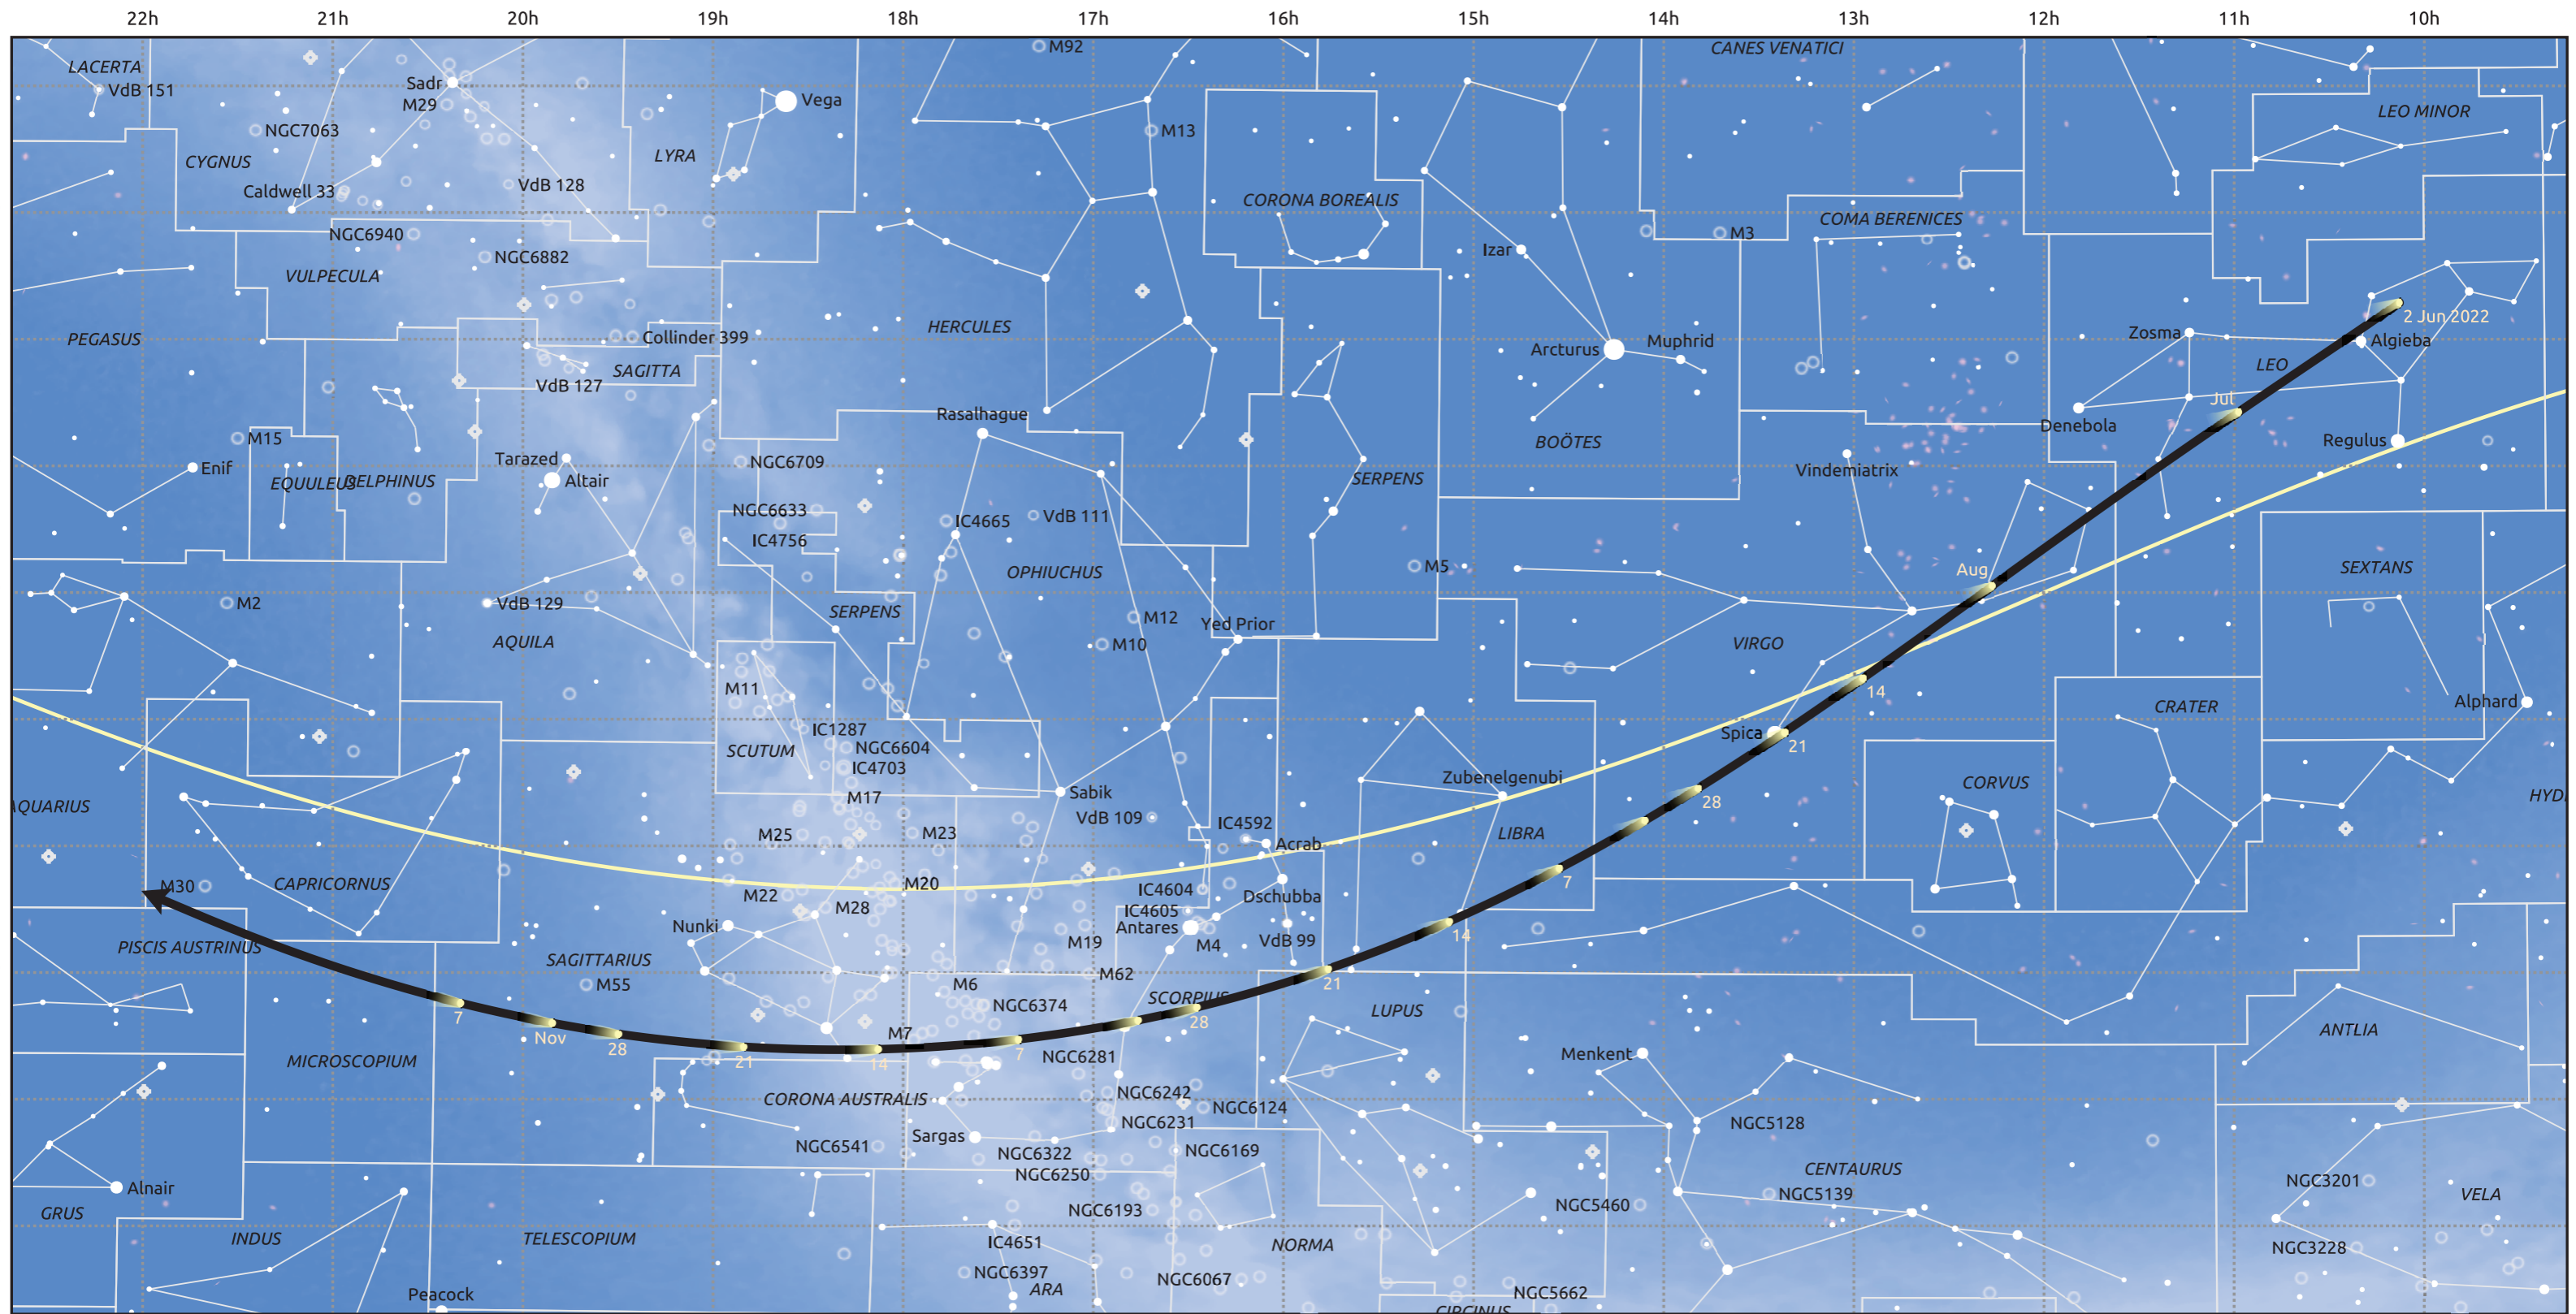

The path of 73P/Schwassmann-Wachmann starting on 2 Jun 2022

© Dominic Ford 2011–2025. Date markers placed at midnight UTC. Downloaded from <https://in-the-sky.org>

Magnitude scale: ● 5.0 ● 4.0 ● 3.0 ● 2.0 ● 1.0 ● 0.0

— Ecliptic Plane

Galaxy Bright nebula Open cluster Globular cluster Planetary nebula

Date	Mag
2022 Jun 22	13.8
2022 Jul 1	13.3
2022 Jul 10	12.8
2022 Jul 28	11.8
2022 Aug 27	10.8
2022 Sep 1	10.7
2022 Oct 5	11.8
2022 Oct 22	12.9
2022 Nov 1	13.6
2022 Nov 6	13.9
2022 Nov 22	15.1