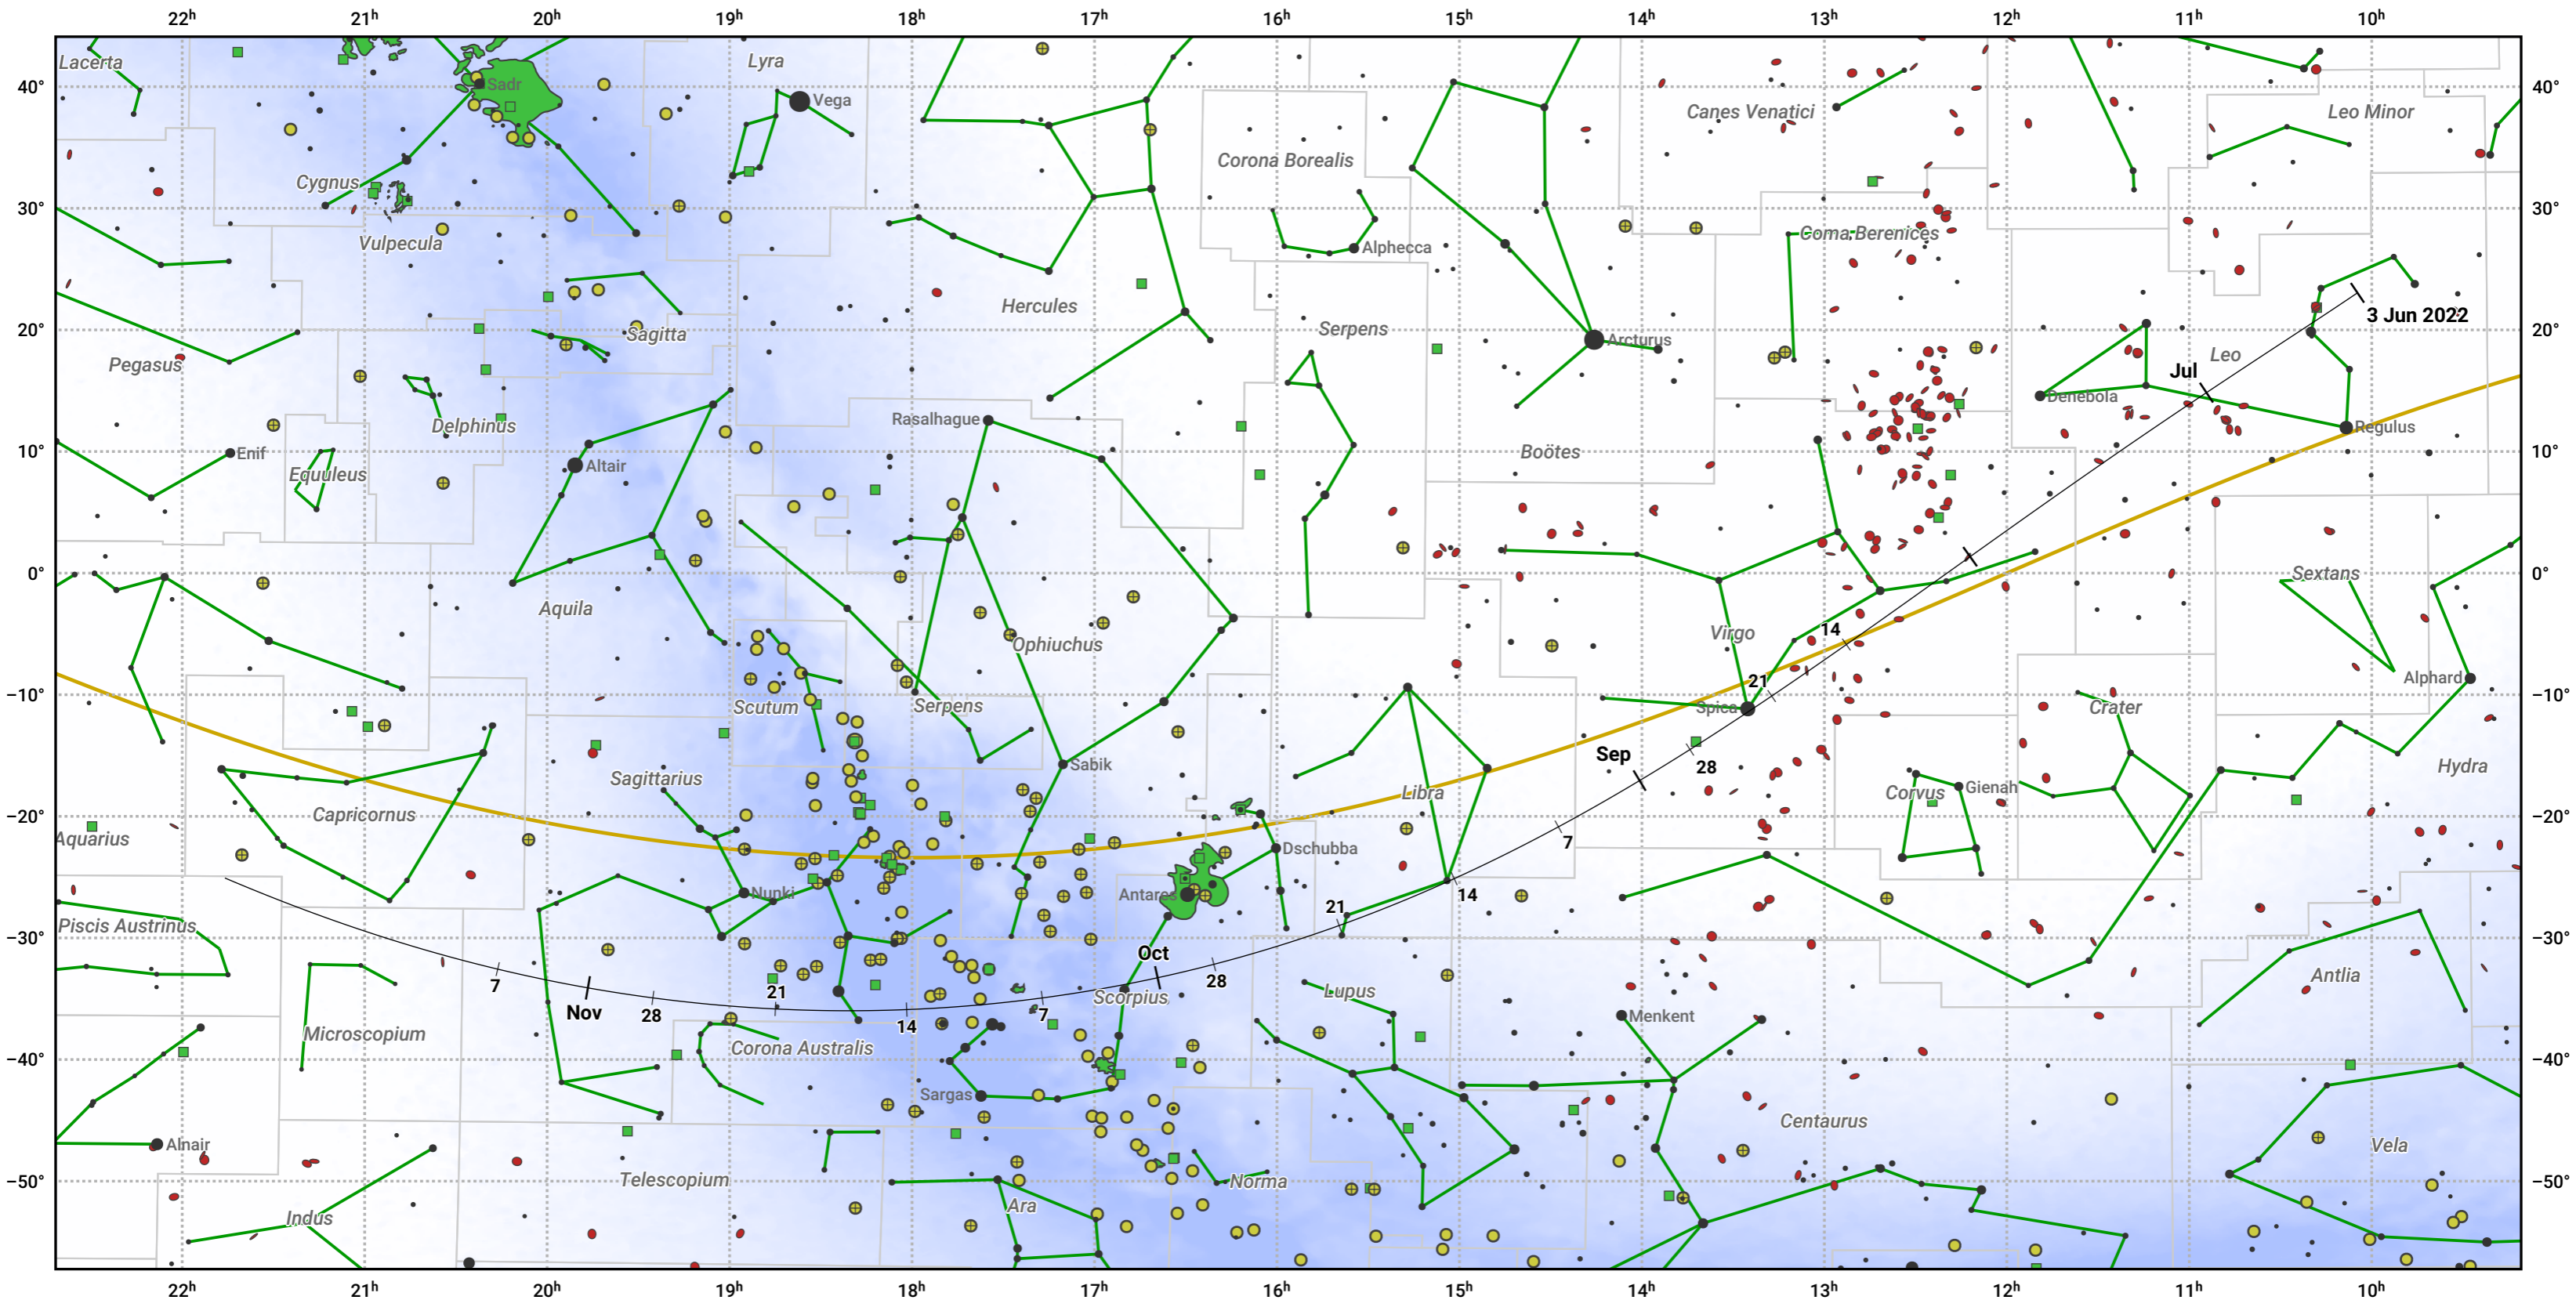

The path of 73P/Schwassmann-Wachmann starting on 3 Jun 2022

© Dominic Ford 2011–2024. Date markers placed at midnight UTC. Downloaded from <https://in-the-sky.org>

Magnitude scale: • 5.0 • 4.0 • 3.0 • 2.0 • 1.0 • 0.0

— Ecliptic Plane

Galaxy Bright nebula Open cluster Globular cluster

Date	Mag
2022 Jun 23	13.9
2022 Jul 1	13.4
2022 Jul 10	12.9
2022 Jul 28	11.8
2022 Aug 22	10.8
2022 Sep 1	10.7
2022 Oct 7	11.8
2022 Oct 23	12.8
2022 Nov 1	13.5
2022 Nov 7	13.9
2022 Nov 22	15.0