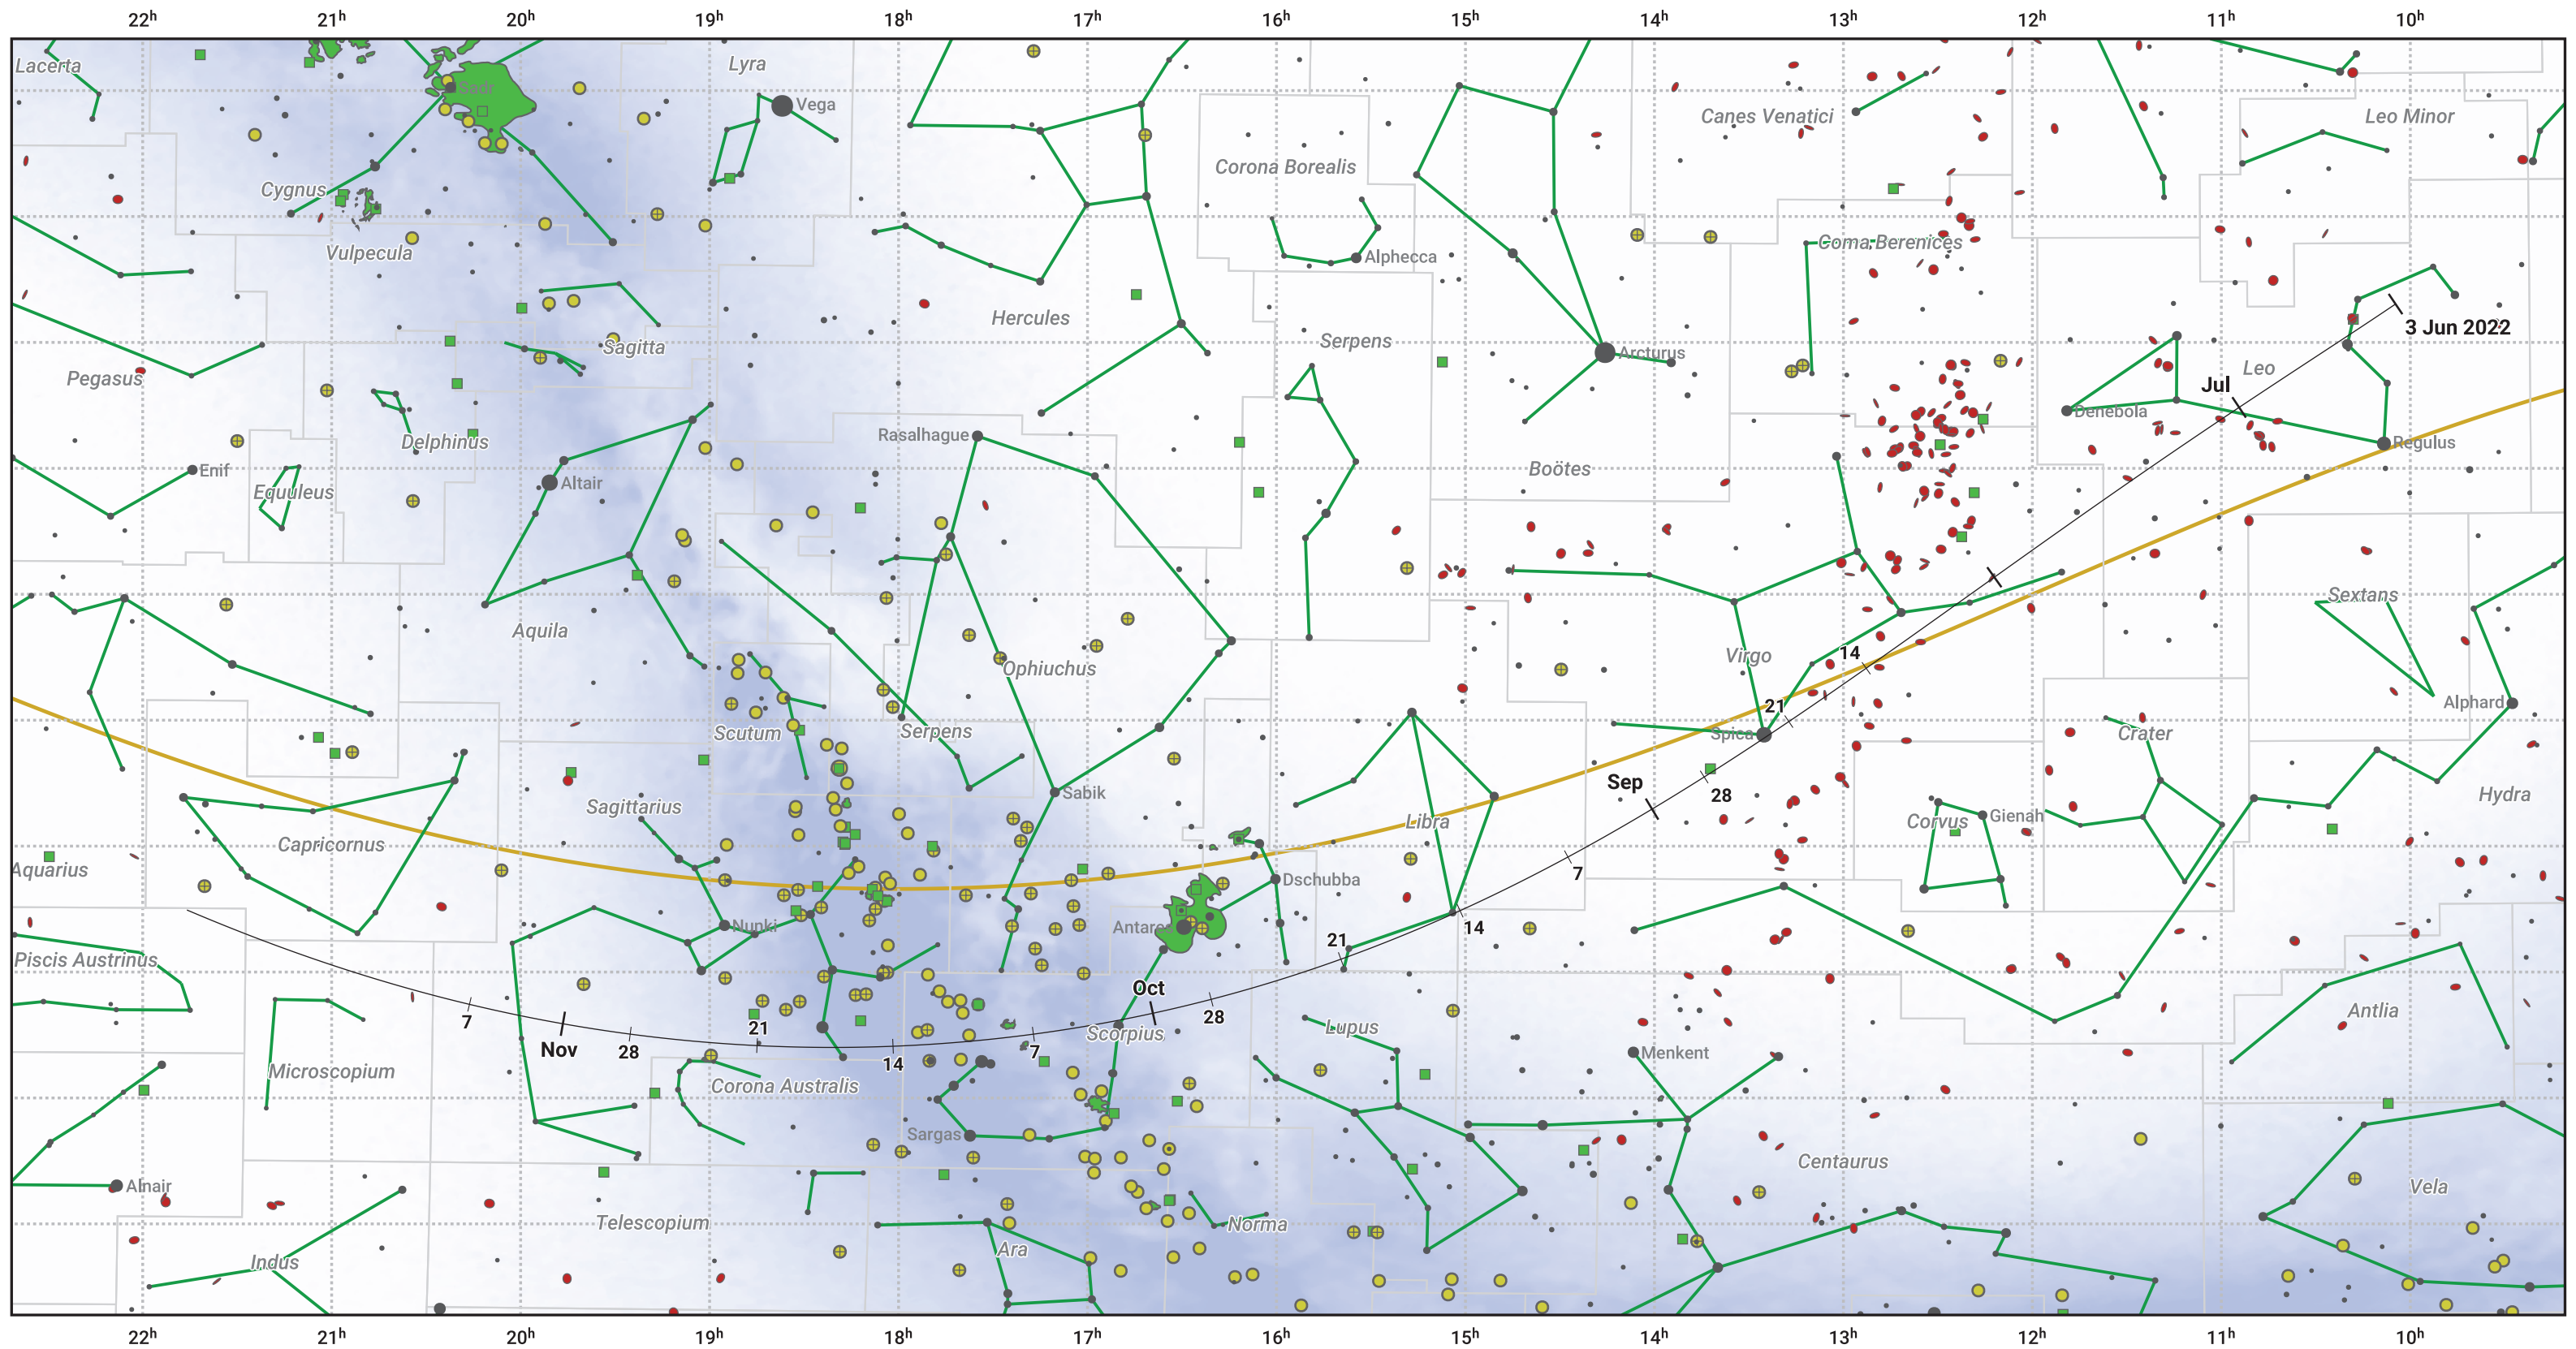

# The path of 73P/Schwassmann-Wachmann starting on 3 Jun 2022

© Dominic Ford 2011–2024. Date markers placed at midnight UTC. Downloaded from <https://in-the-sky.org>

Magnitude scale: • 5.0 • 4.0 • 3.0 • 2.0 • 1.0 • 0.0

— Ecliptic Plane

Galaxy    Bright nebula    Open cluster    Globular cluster

Date	Mag
2022 Jun 23	13.9
2022 Jul 1	13.4
2022 Jul 10	12.9
2022 Jul 28	11.8
2022 Aug 22	10.8
2022 Sep 1	10.7
2022 Oct 7	11.8
2022 Oct 23	12.8
2022 Nov 1	13.5
2022 Nov 7	13.9
2022 Nov 22	15.0