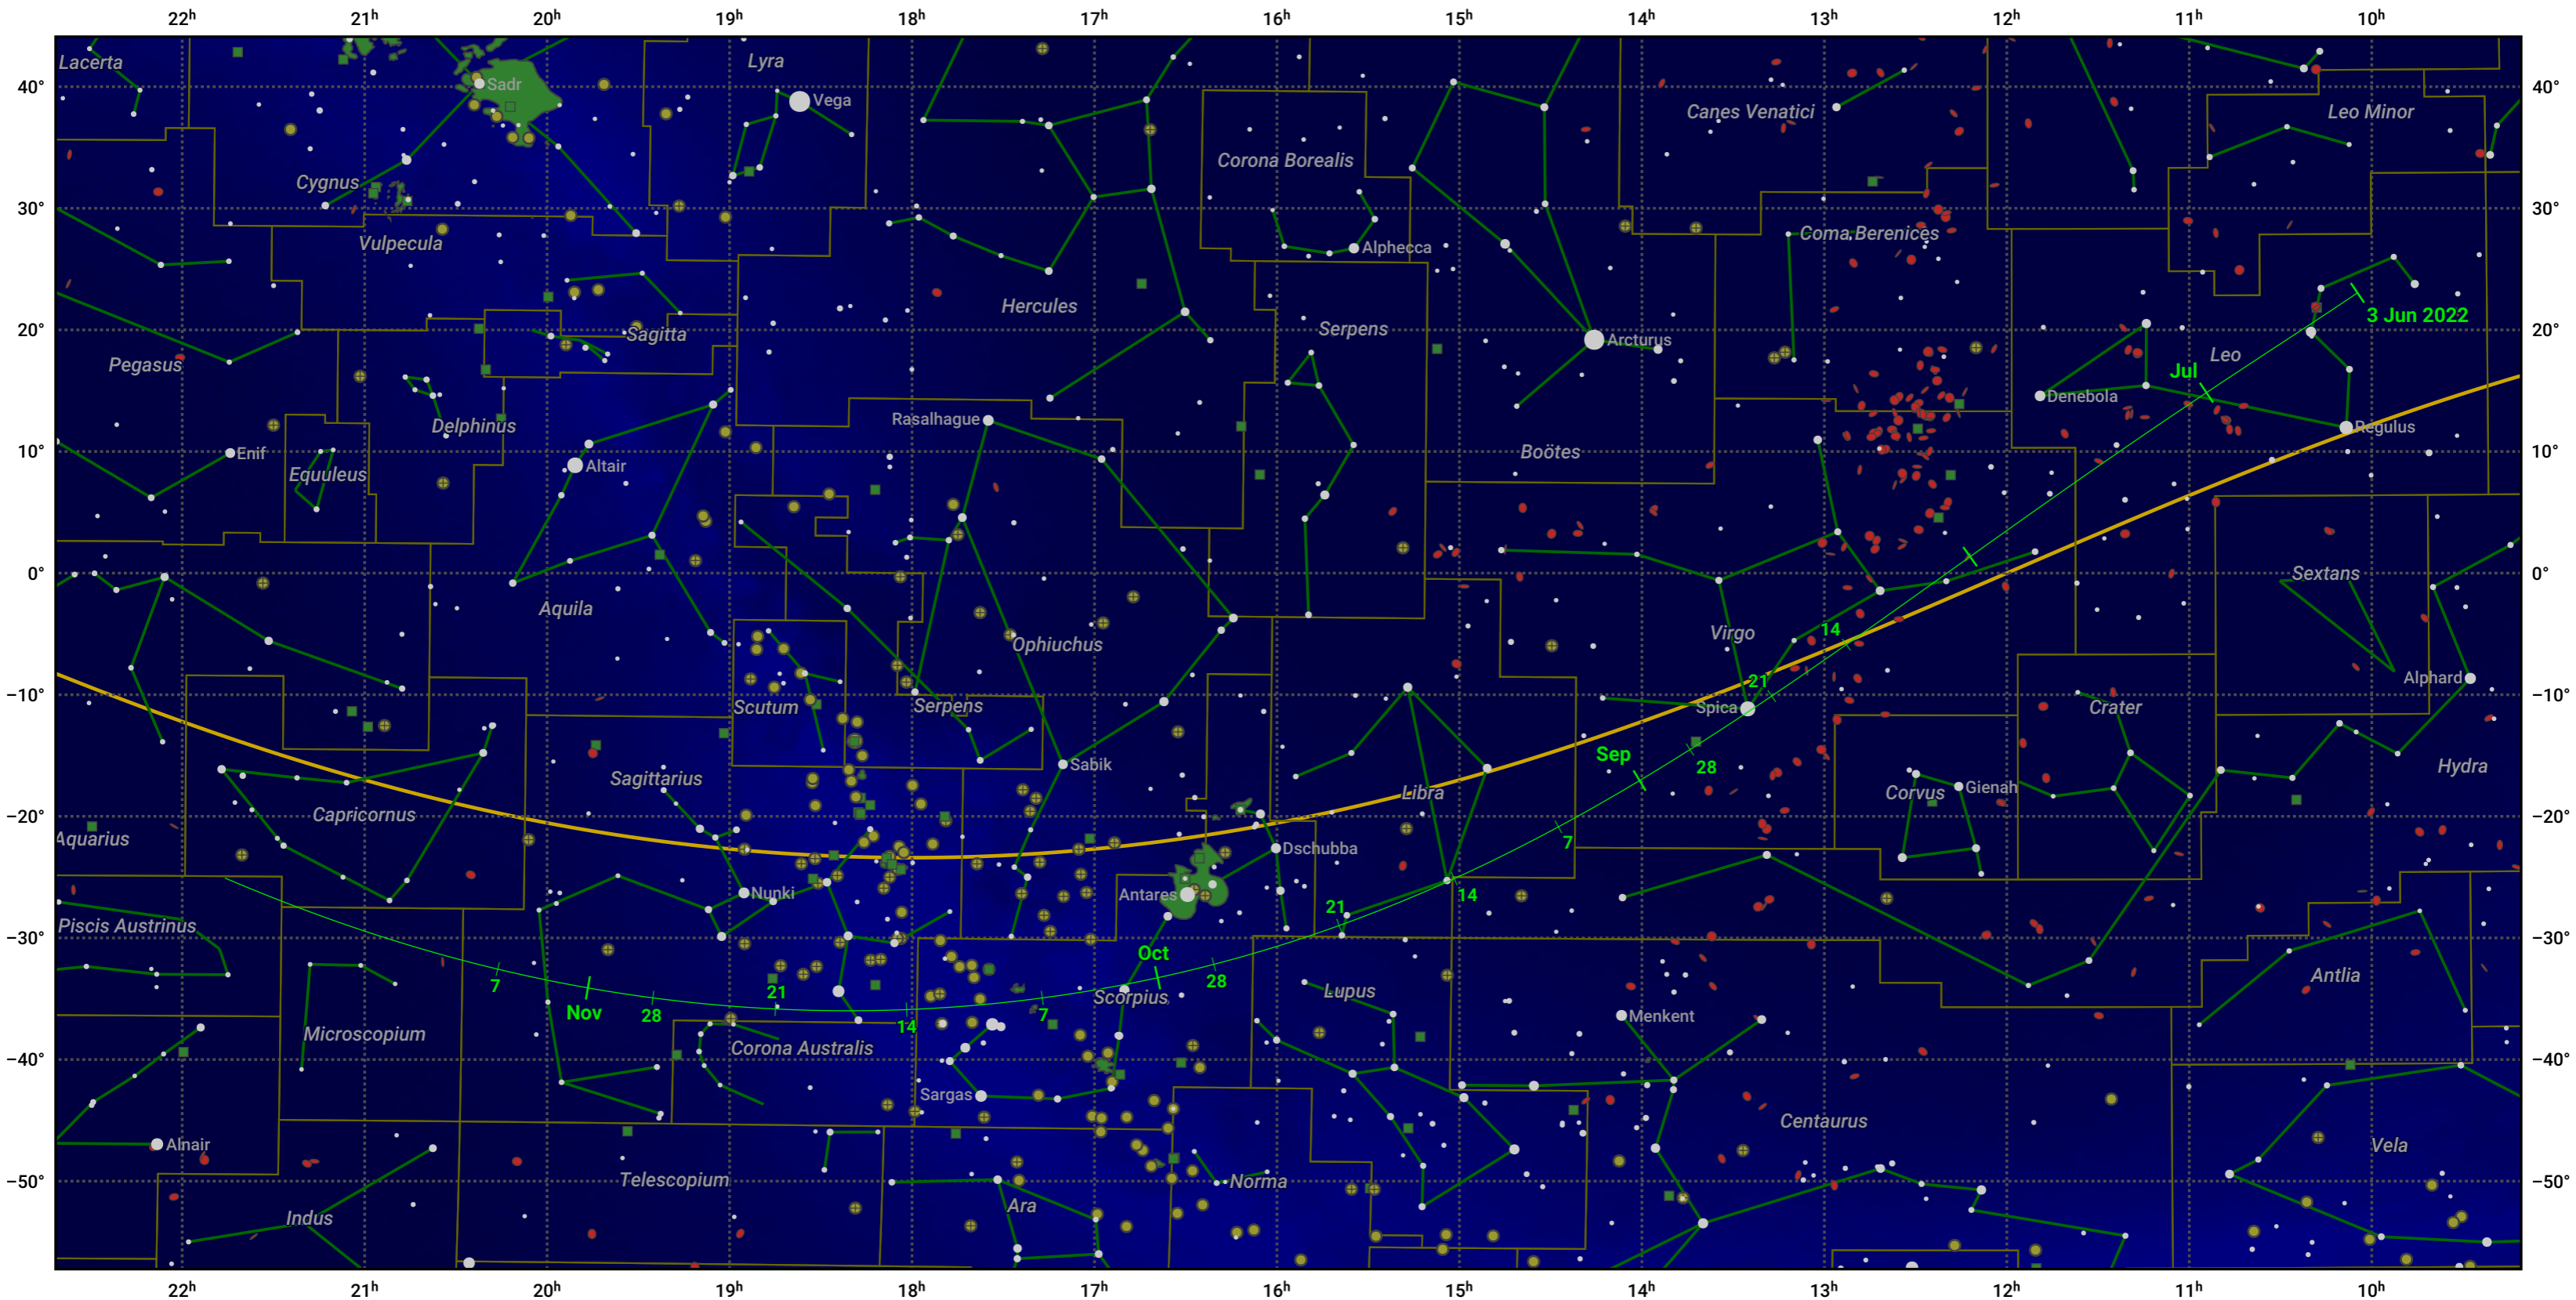

# The path of 73P/Schwassmann-Wachmann starting on 3 Jun 2022

© Dominic Ford 2011–2024. Date markers placed at midnight UTC. Downloaded from <https://in-the-sky.org>

Magnitude scale: • 5.0 • 4.0 • 3.0 • 2.0 • 1.0 • 0.0

— Ecliptic Plane

Galaxy    Bright nebula    Open cluster    Globular cluster

Date	Mag
2022 Jun 23	13.9
2022 Jul 1	13.4
2022 Jul 10	12.9
2022 Jul 28	11.8
2022 Aug 22	10.8
2022 Sep 1	10.7
2022 Oct 7	11.8
2022 Oct 23	12.8
2022 Nov 1	13.5
2022 Nov 7	13.9
2022 Nov 22	15.0