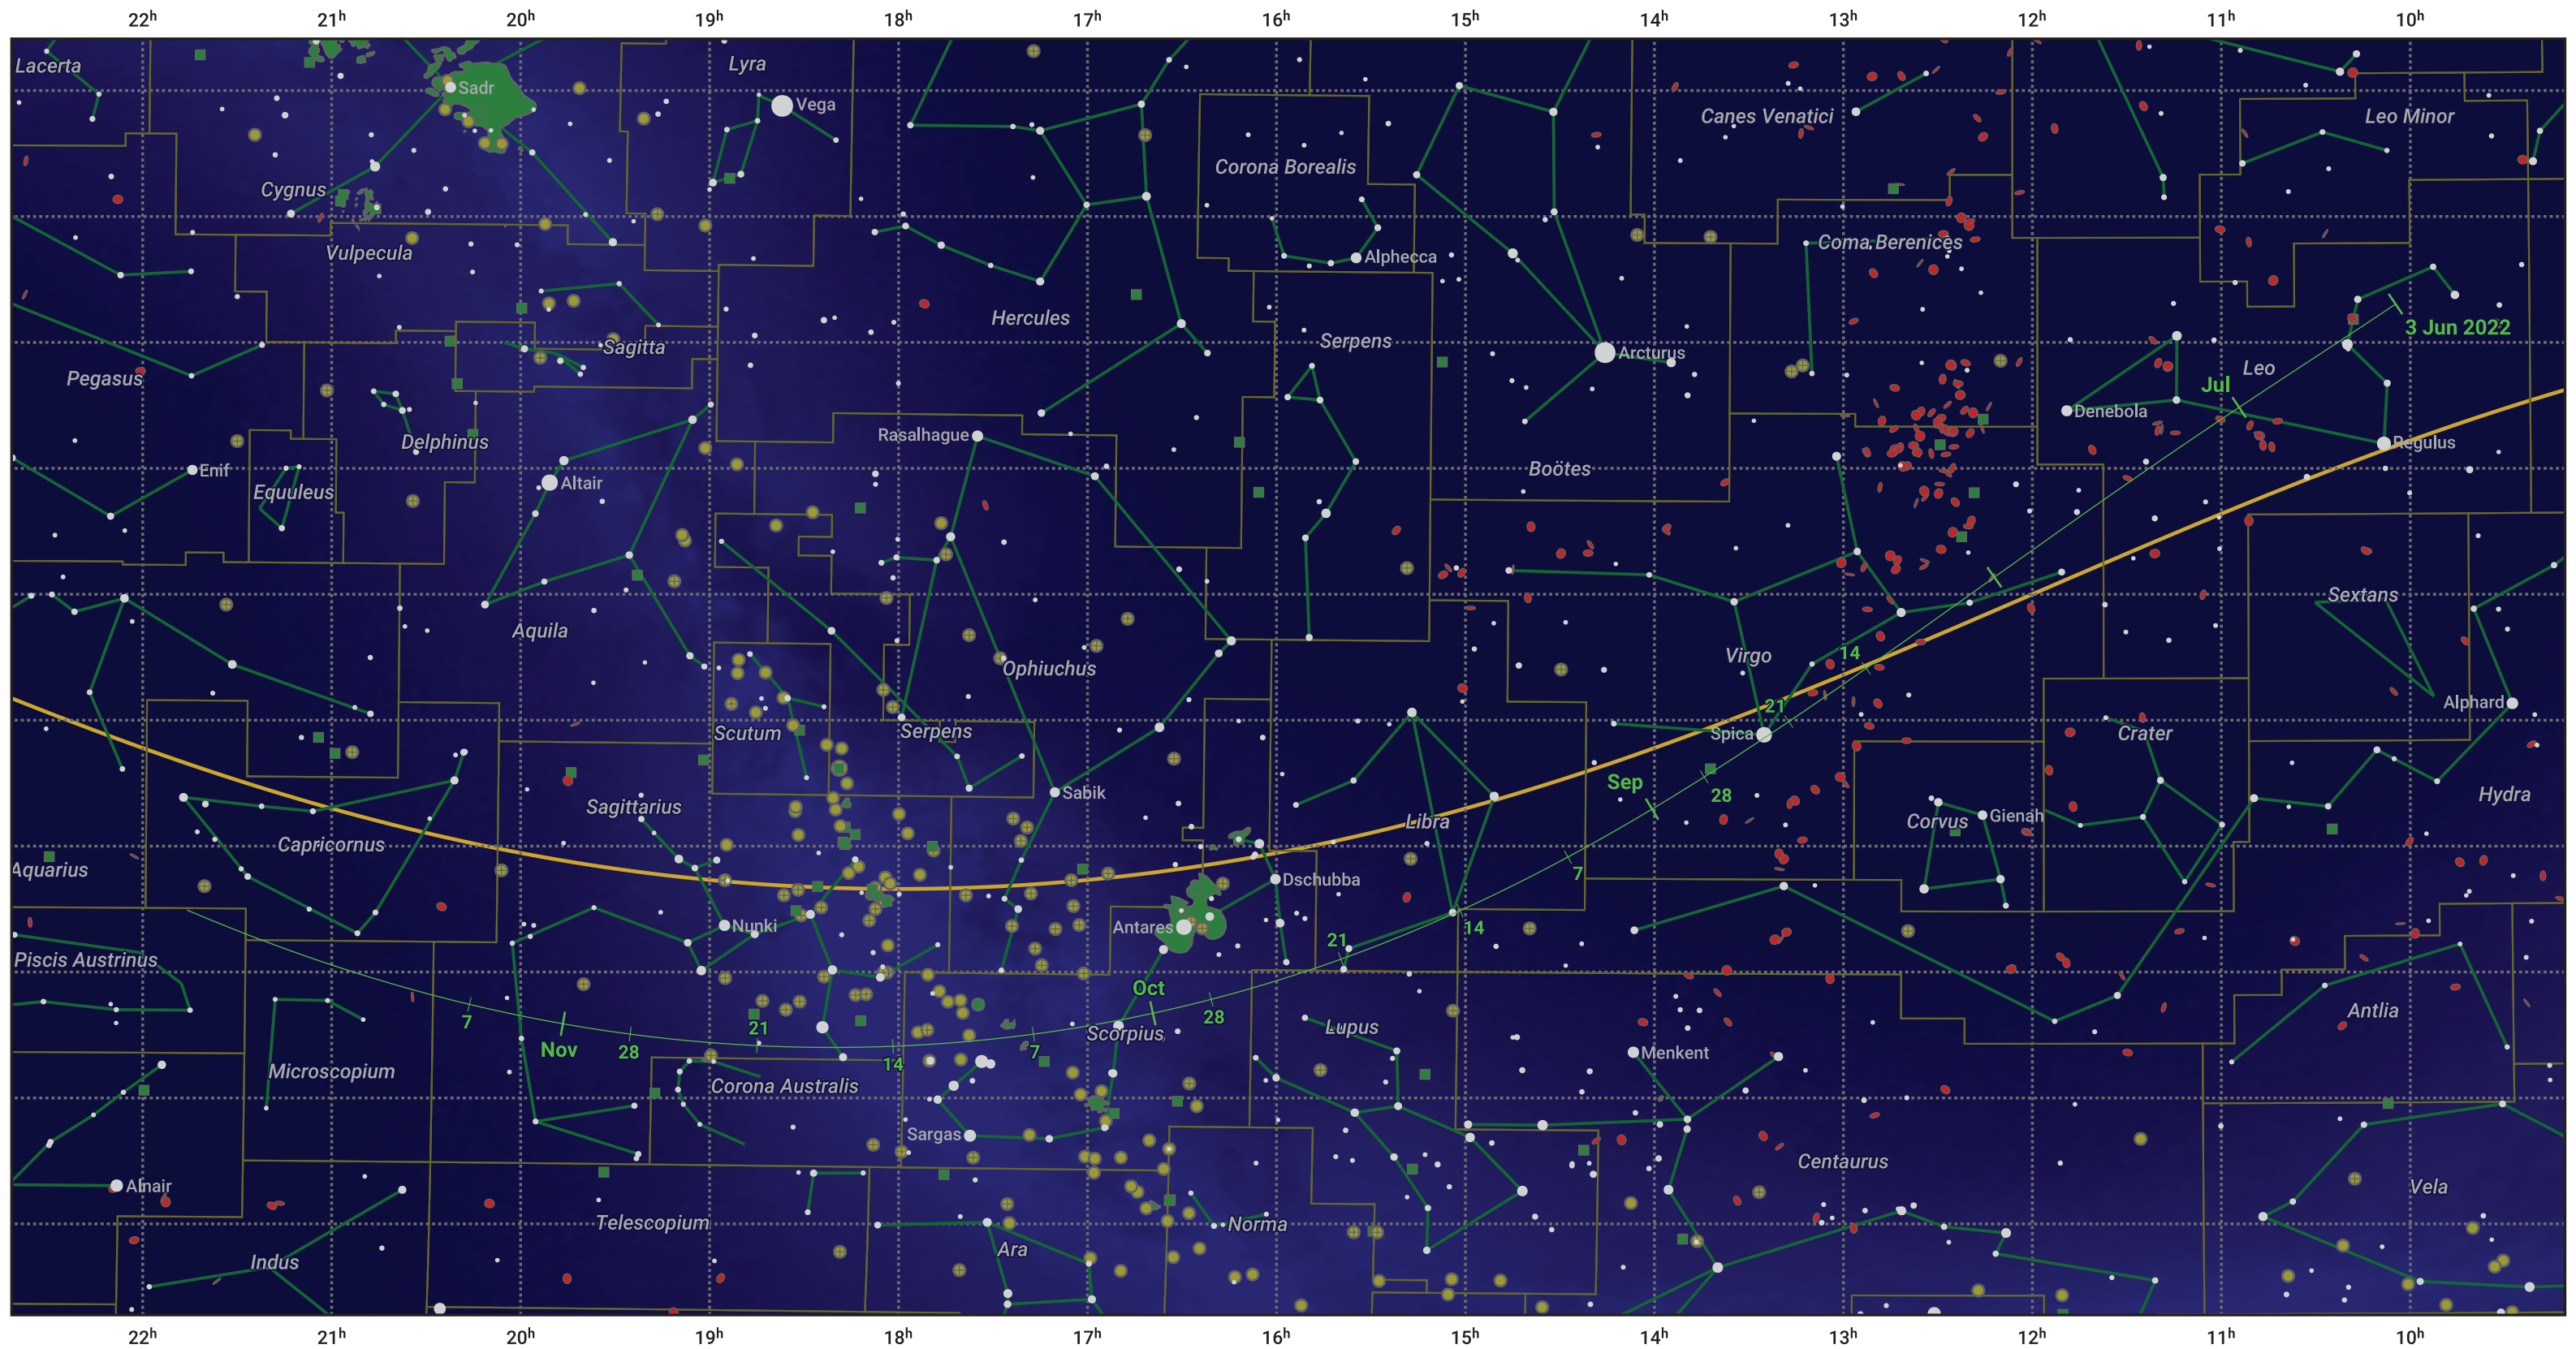

The path of 73P/Schwassmann-Wachmann starting on 3 Jun 2022

© Dominic Ford 2011–2024. Date markers placed at midnight UTC. Downloaded from <https://in-the-sky.org>

Magnitude scale: ● 5.0 ● 4.0 ● 3.0 ● 2.0 ● 1.0 ● 0.0

— Ecliptic Plane

● Galaxy ■ Bright nebula ● Open cluster ⊕ Globular cluster

Date	Mag
2022 Jun 23	13.9
2022 Jul 1	13.4
2022 Jul 10	12.9
2022 Jul 28	11.8
2022 Aug 22	10.8
2022 Sep 1	10.7
2022 Oct 7	11.8
2022 Oct 23	12.8
2022 Nov 1	13.5
2022 Nov 7	13.9
2022 Nov 22	15.0