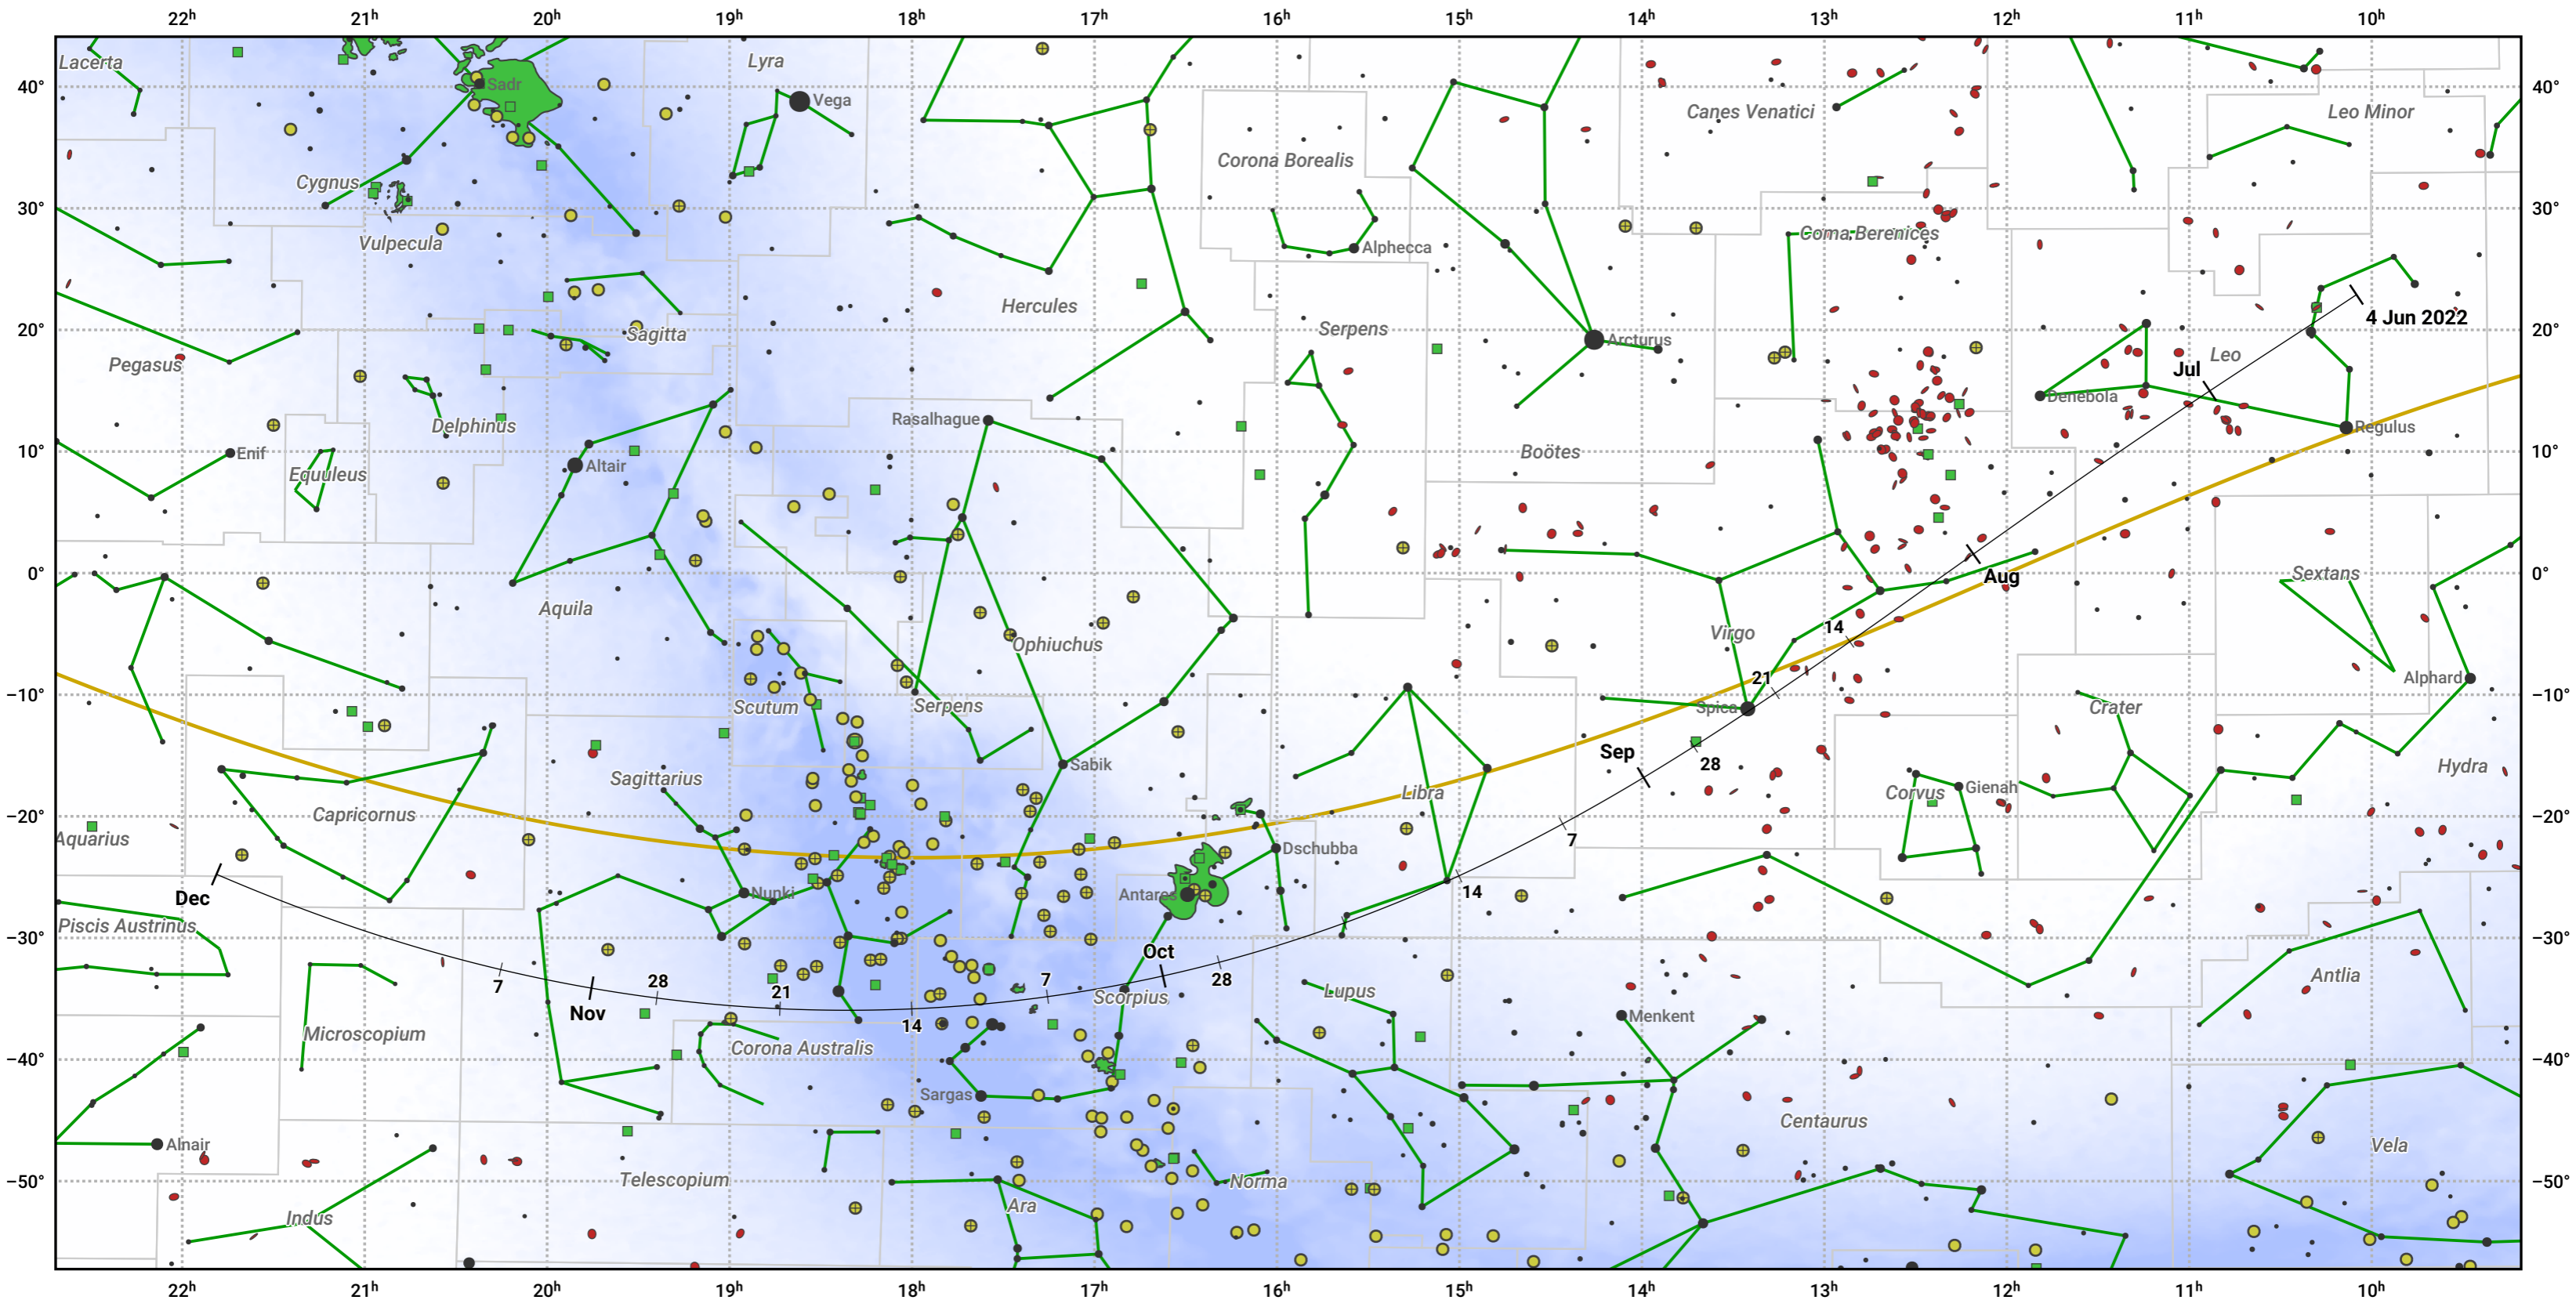

The path of 73P/Schwassmann-Wachmann starting on 4 Jun 2022

© Dominic Ford 2011–2024. Date markers placed at midnight UTC. Downloaded from <https://in-the-sky.org>

Magnitude scale: • 5.0 • 4.0 • 3.0 • 2.0 • 1.0 • 0.0

— Ecliptic Plane

Galaxy Bright nebula Open cluster Globular cluster

Date	Mag
2022 Jun 24	13.8
2022 Jul 1	13.4
2022 Jul 11	12.8
2022 Jul 29	11.8
2022 Aug 23	10.8
2022 Sep 1	10.7
2022 Oct 7	11.8
2022 Oct 23	12.8
2022 Nov 1	13.4
2022 Nov 7	13.9
2022 Nov 22	15.0