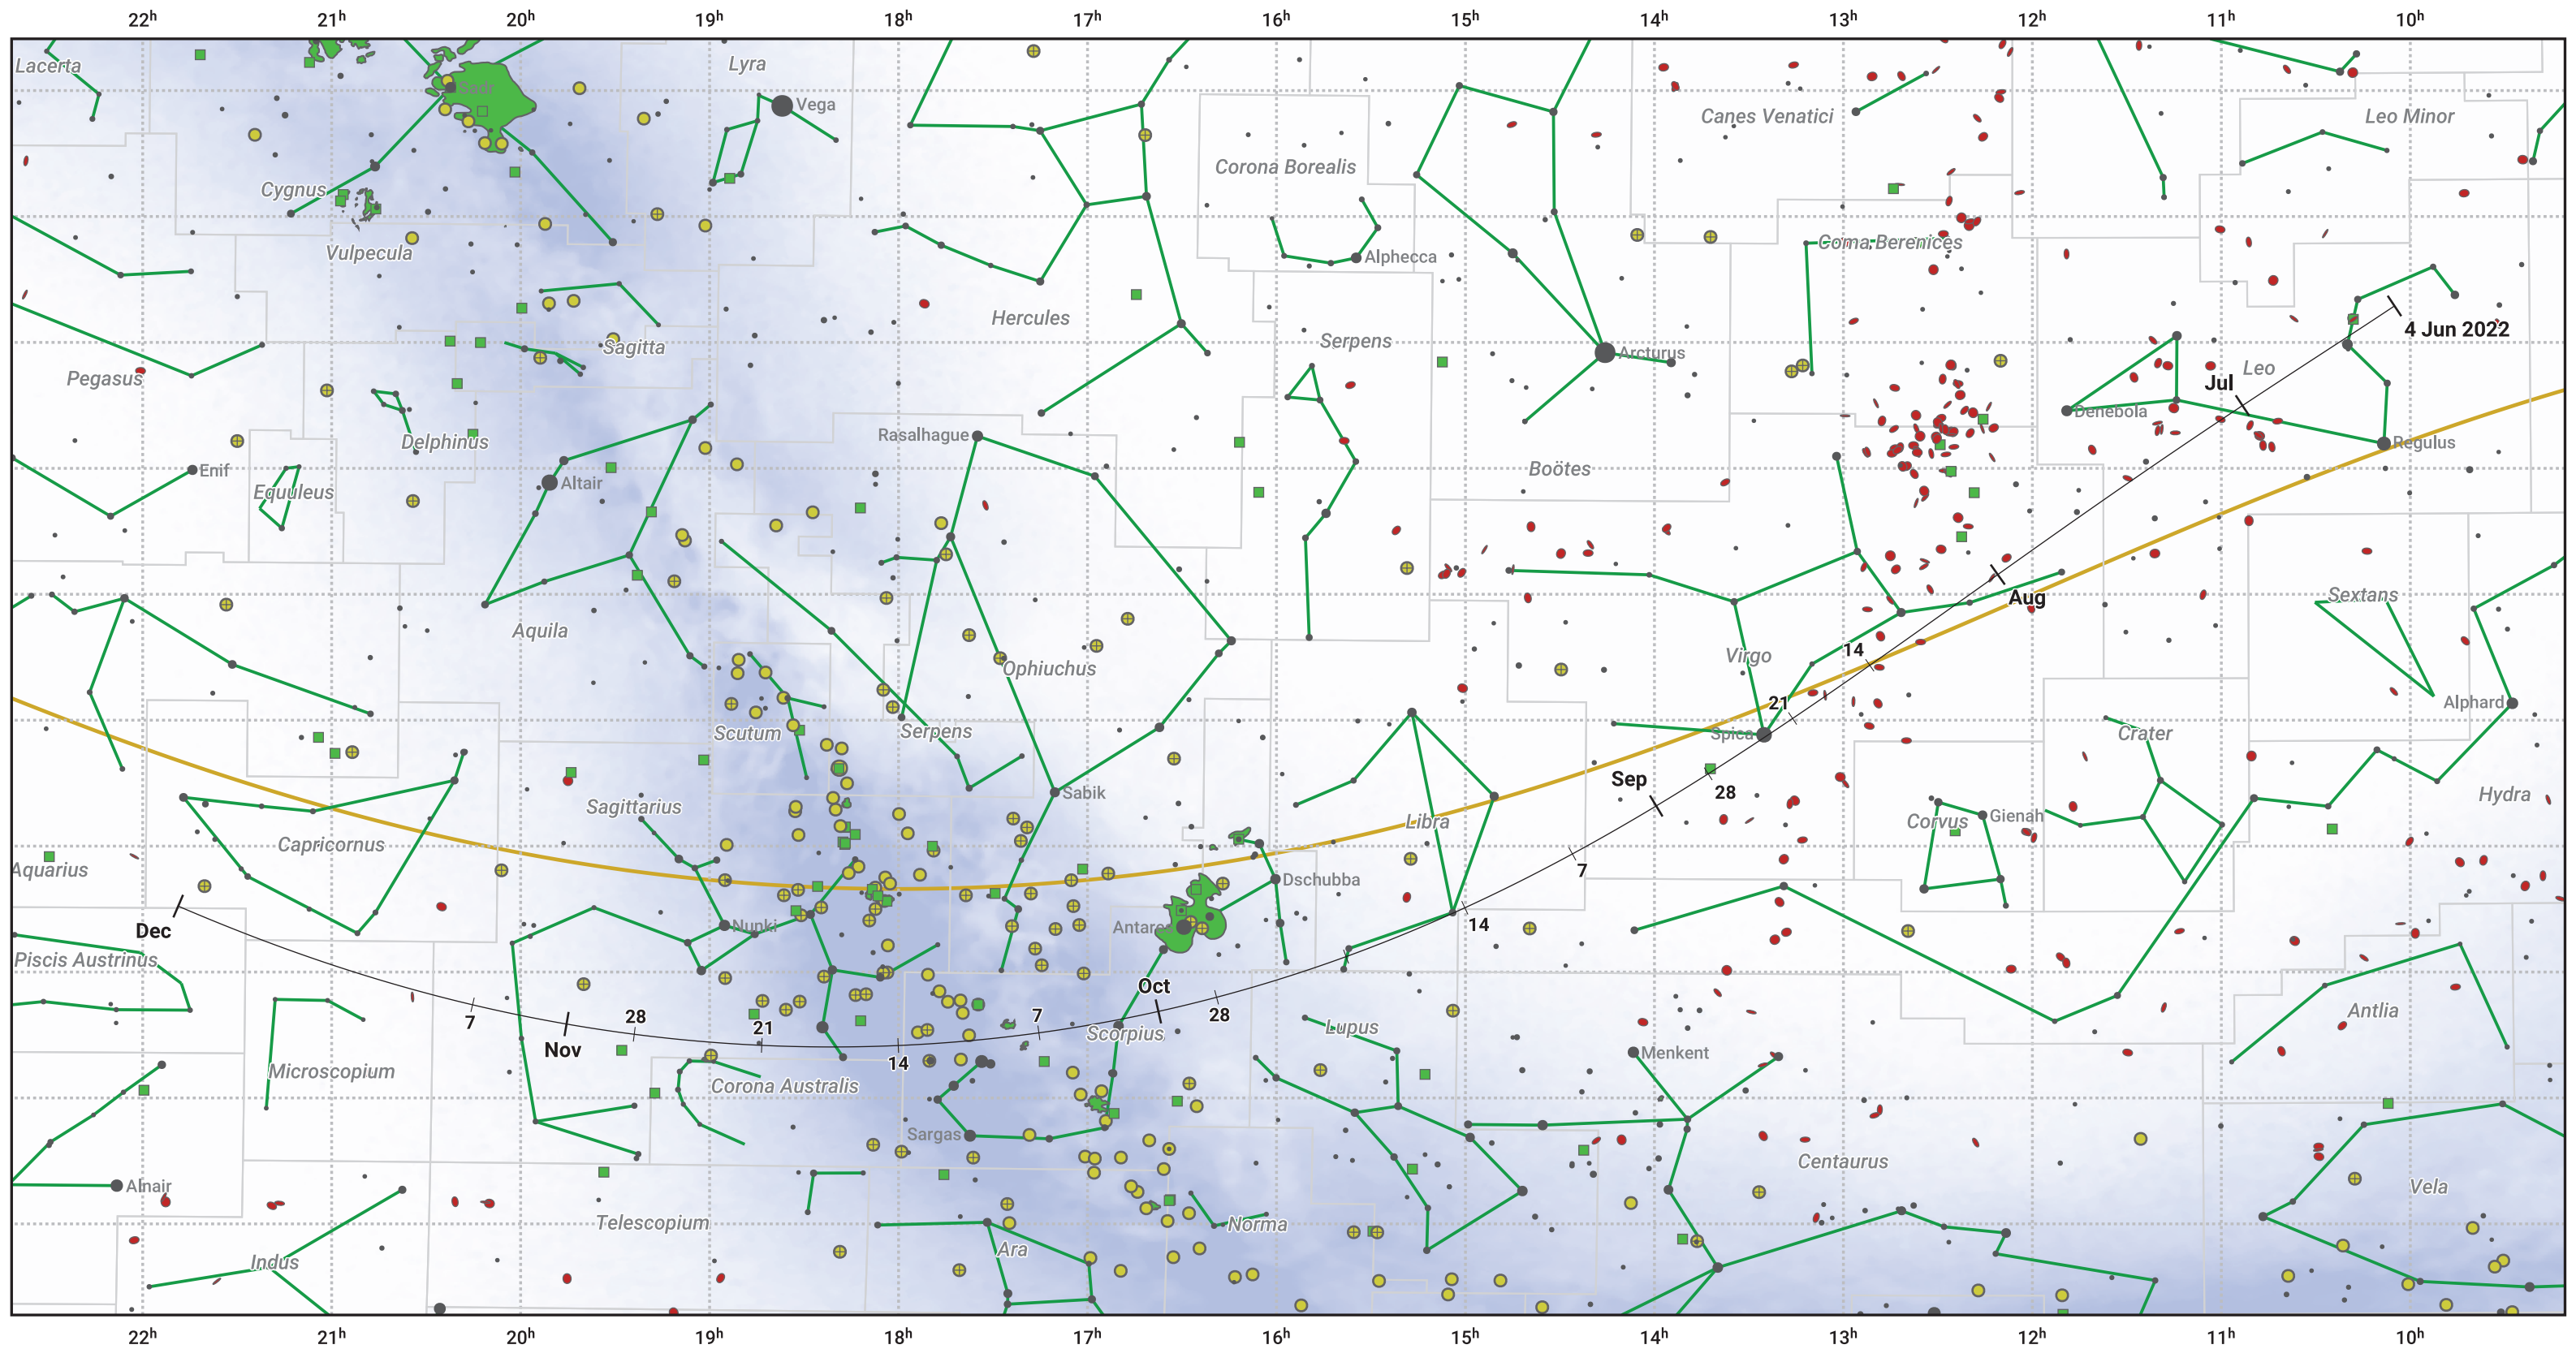

The path of 73P/Schwassmann-Wachmann starting on 4 Jun 2022

© Dominic Ford 2011–2024. Date markers placed at midnight UTC. Downloaded from <https://in-the-sky.org>

Magnitude scale: ● 5.0 ● 4.0 ● 3.0 ● 2.0 ● 1.0 ● 0.0

— Ecliptic Plane

● Galaxy ■ Bright nebula ● Open cluster ⊕ Globular cluster

Date	Mag
2022 Jun 24	13.8
2022 Jul 1	13.4
2022 Jul 11	12.8
2022 Jul 29	11.8
2022 Aug 23	10.8
2022 Sep 1	10.7
2022 Oct 7	11.8
2022 Oct 23	12.8
2022 Nov 1	13.4
2022 Nov 7	13.9
2022 Nov 22	15.0