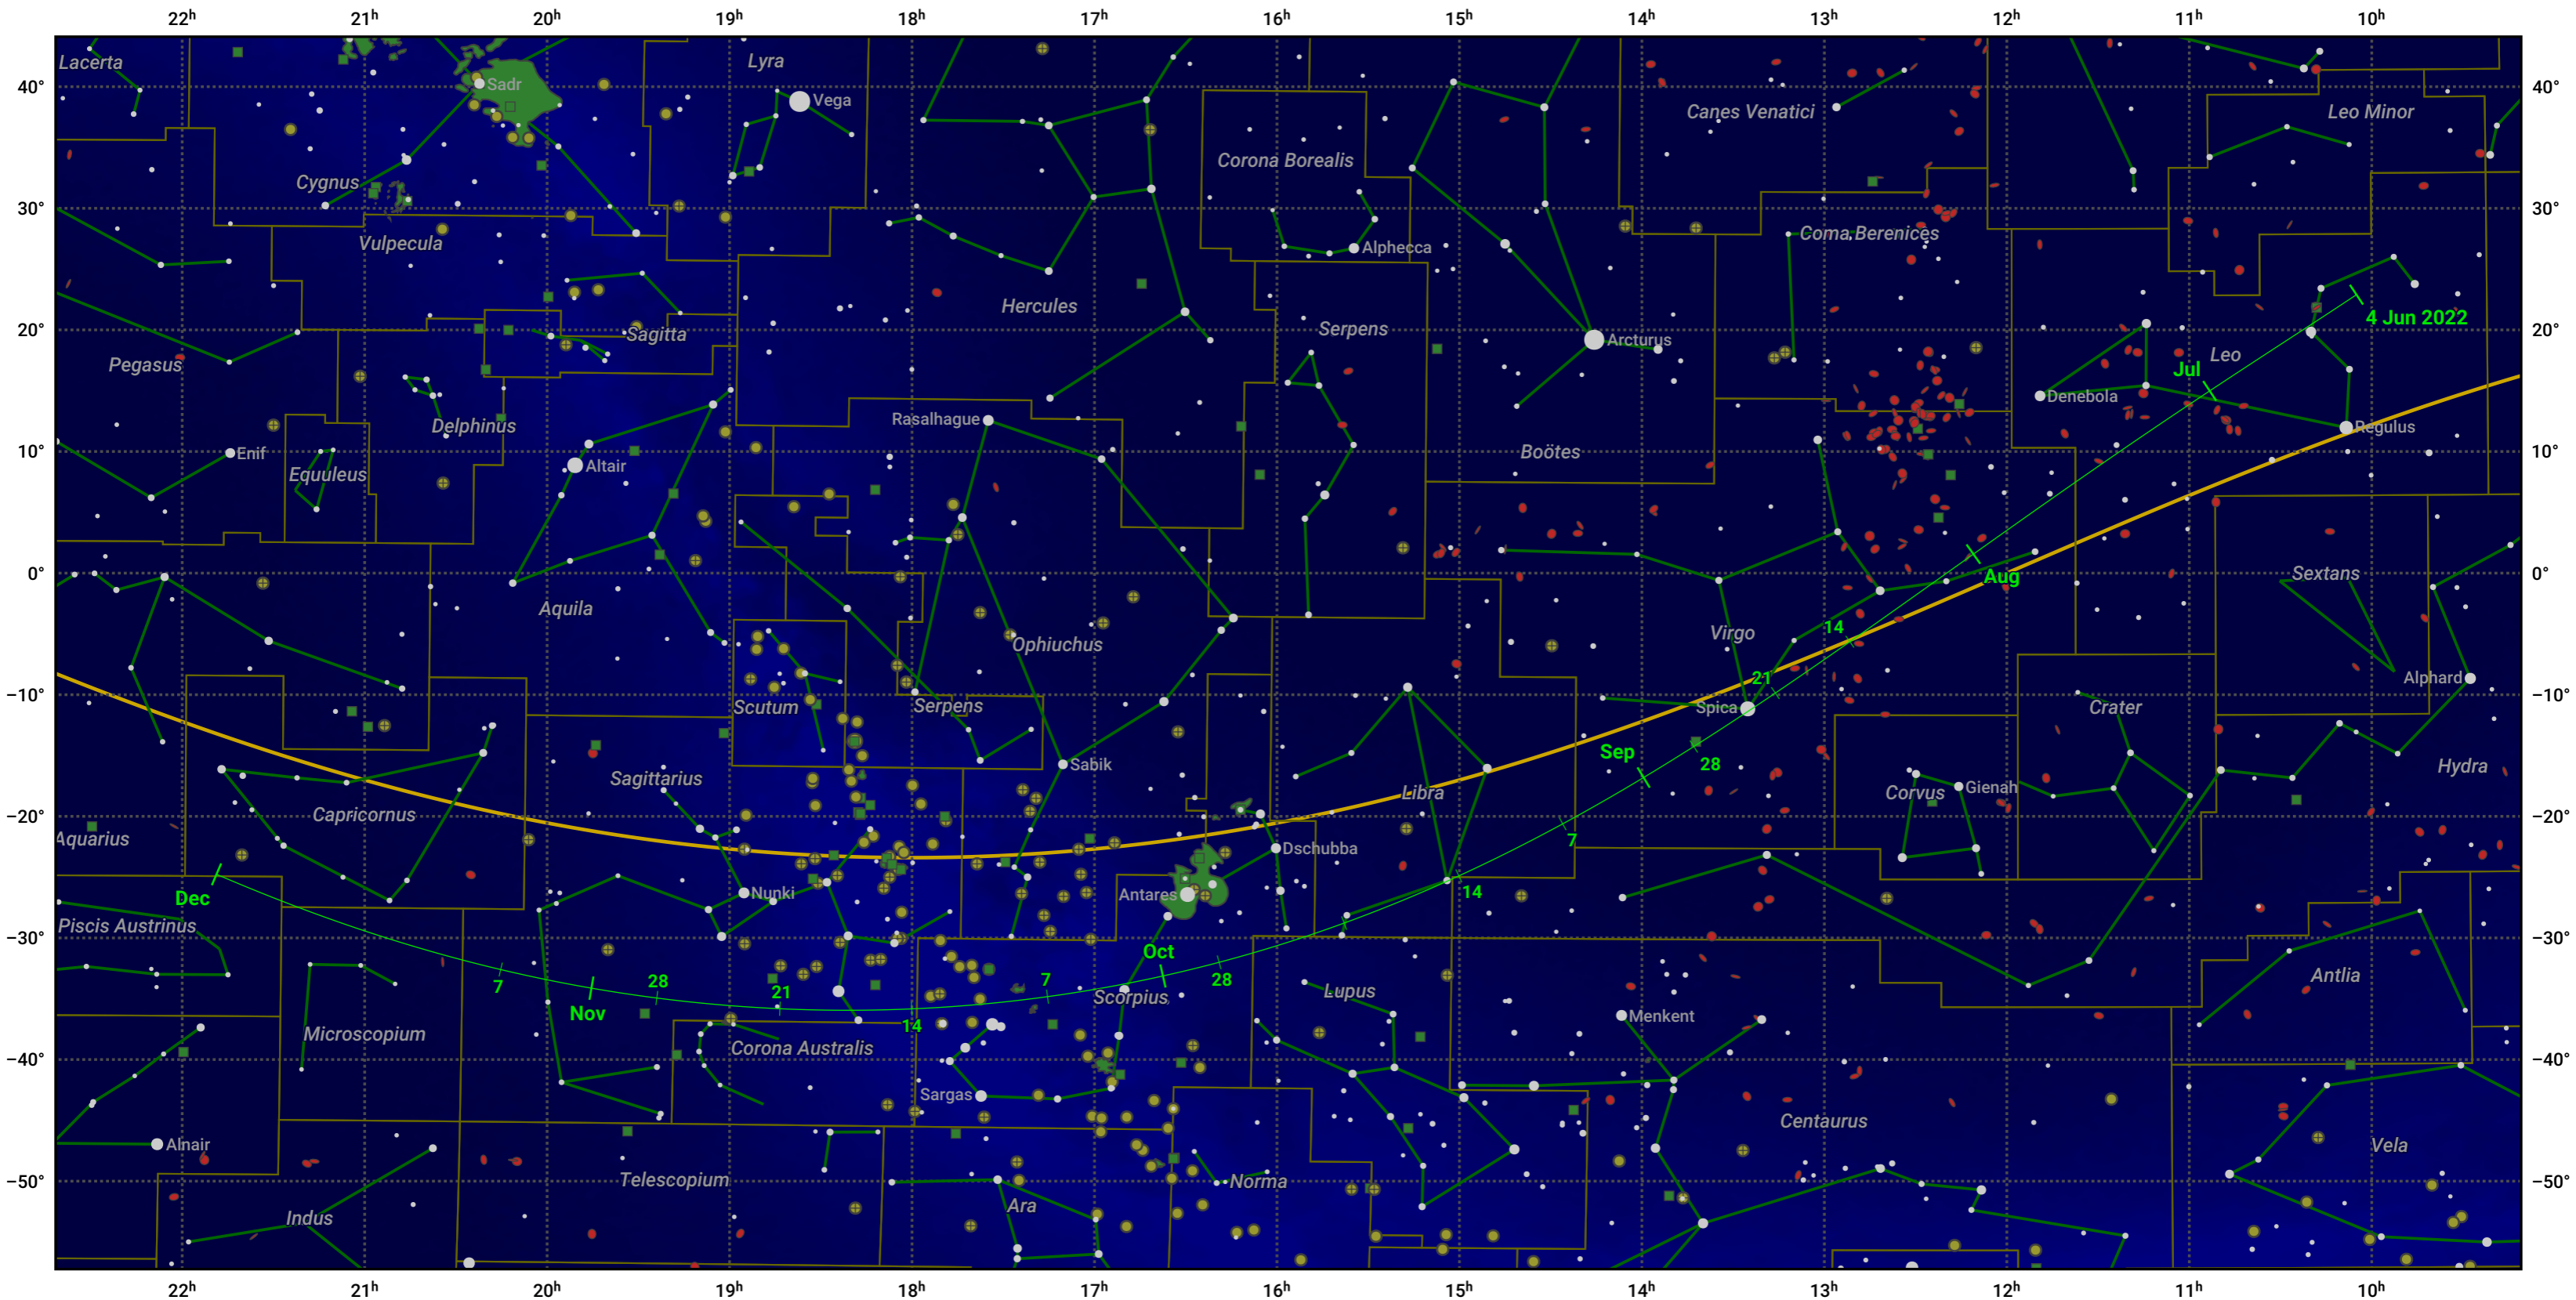

The path of 73P/Schwassmann-Wachmann starting on 4 Jun 2022

© Dominic Ford 2011–2024. Date markers placed at midnight UTC. Downloaded from <https://in-the-sky.org>

Magnitude scale: • 5.0 • 4.0 • 3.0 • 2.0 • 1.0 • 0.0

— Ecliptic Plane

● Galaxy ■ Bright nebula ● Open cluster ● Globular cluster

Date	Mag
2022 Jun 24	13.8
2022 Jul 1	13.4
2022 Jul 11	12.8
2022 Jul 29	11.8
2022 Aug 23	10.8
2022 Sep 1	10.7
2022 Oct 7	11.8
2022 Oct 23	12.8
2022 Nov 1	13.4
2022 Nov 7	13.9
2022 Nov 22	15.0