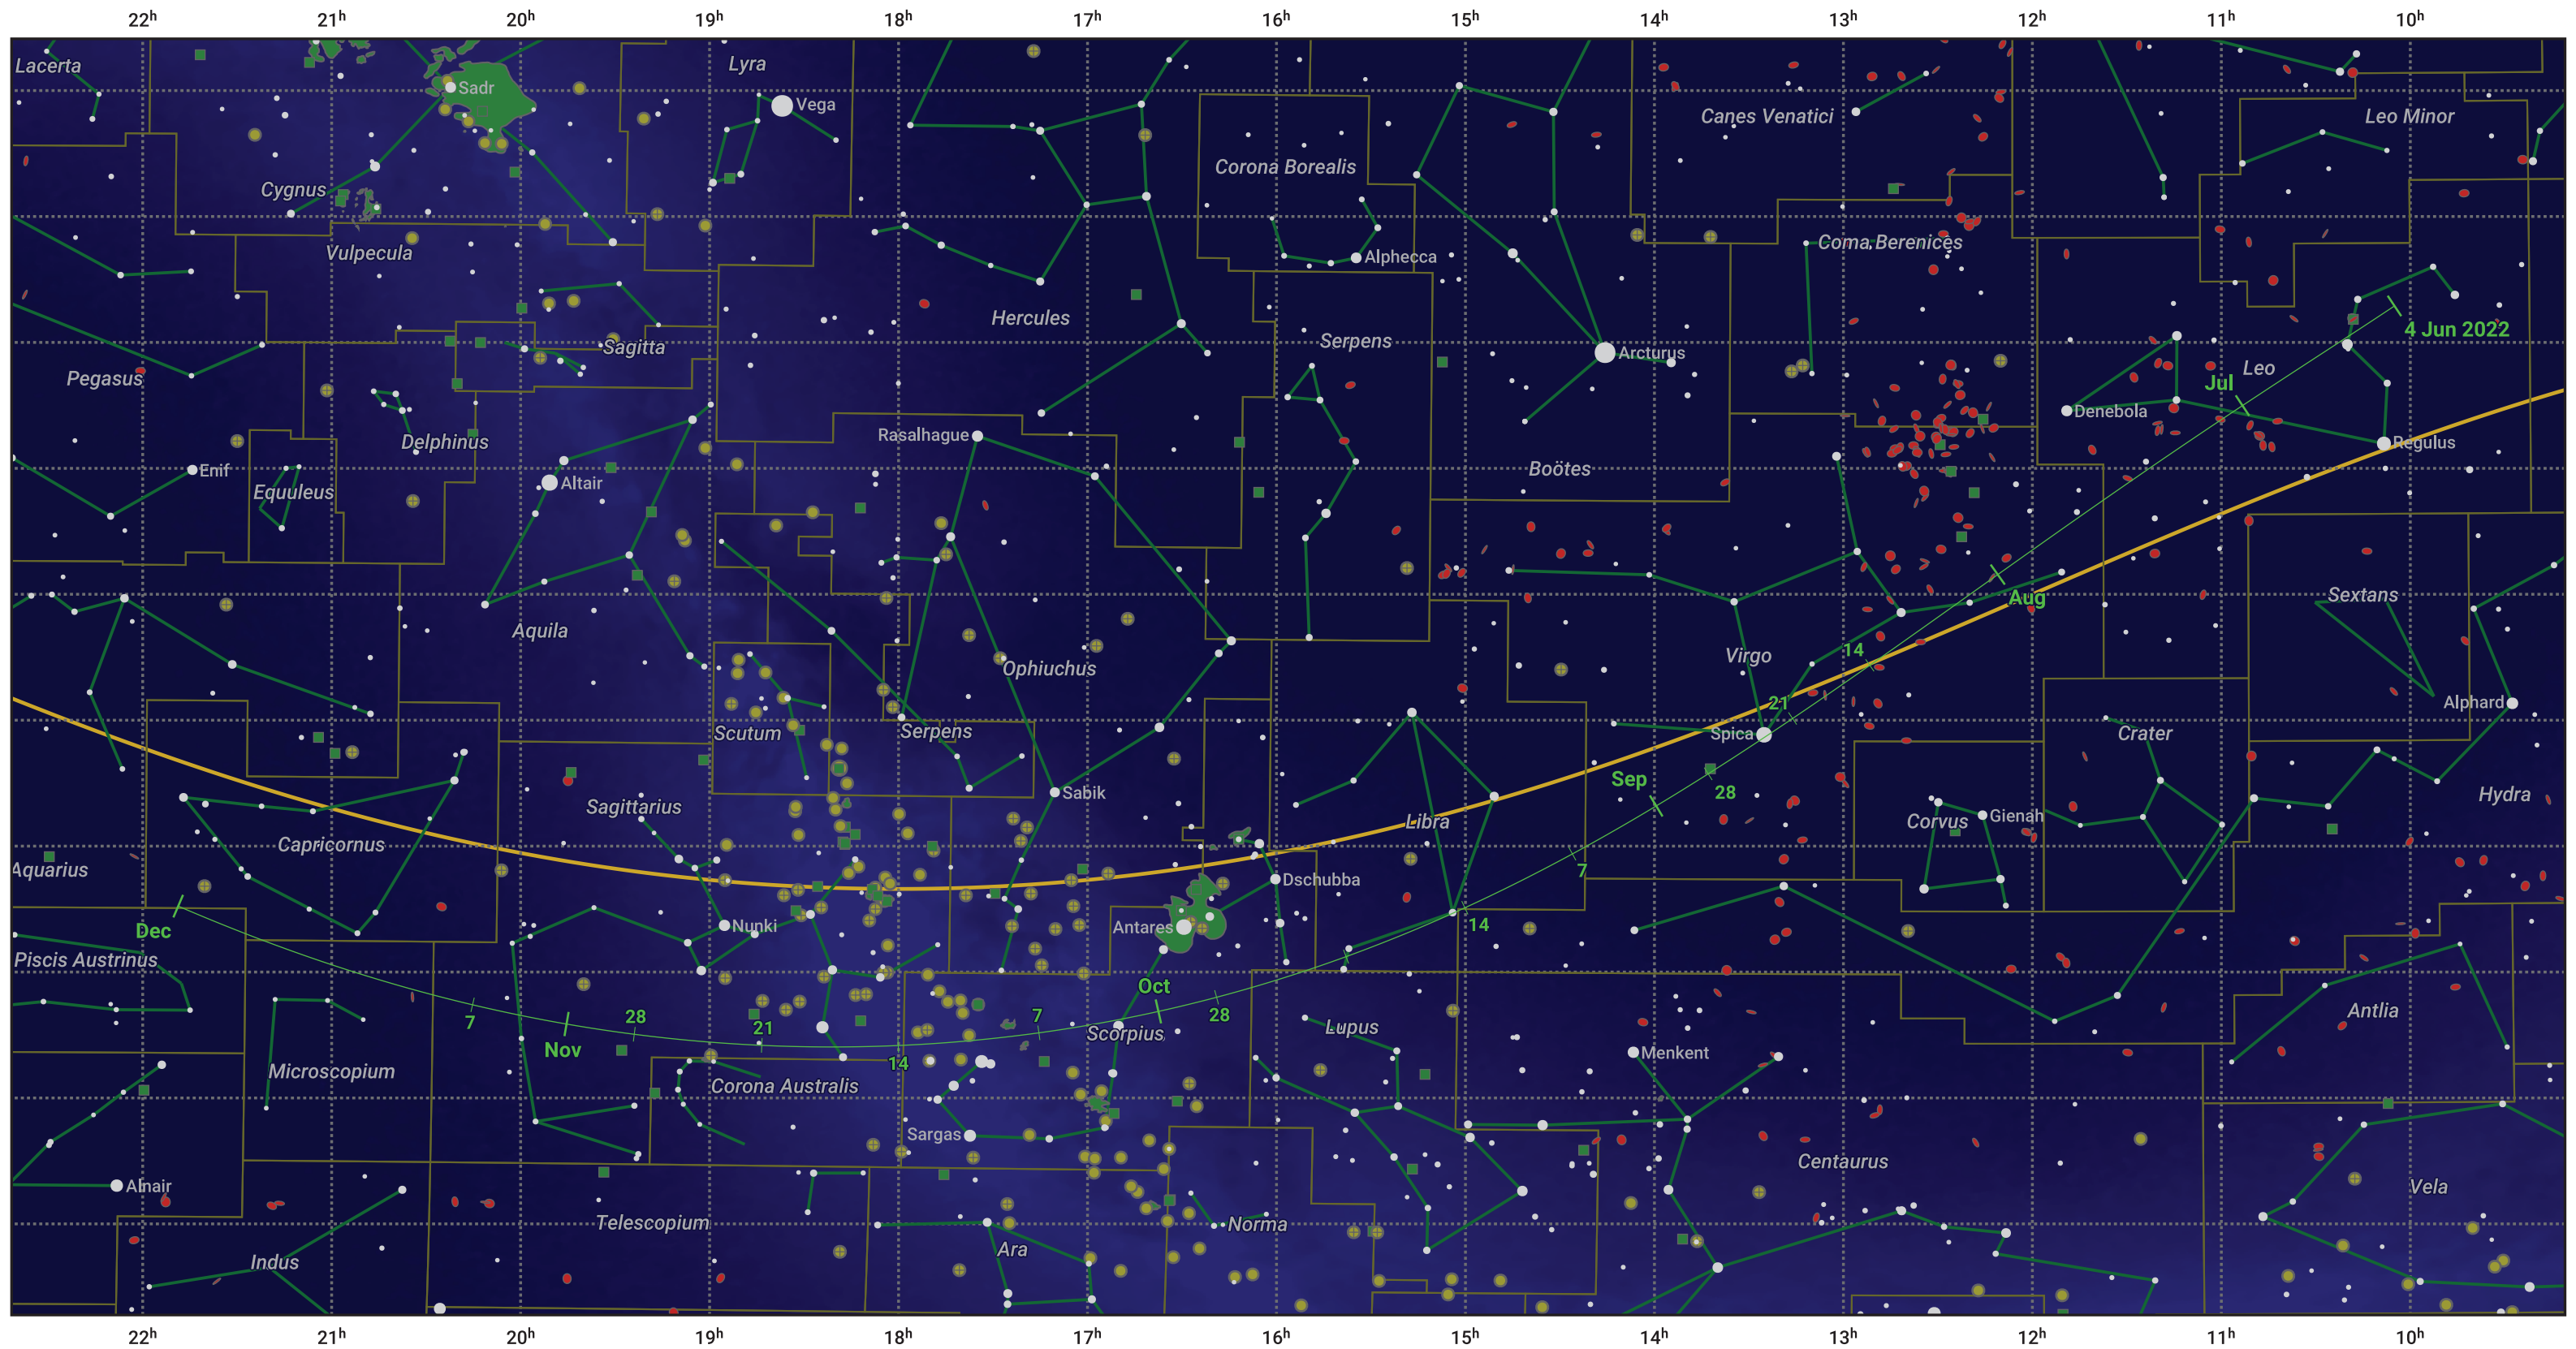

The path of 73P/Schwassmann-Wachmann starting on 4 Jun 2022

© Dominic Ford 2011–2024. Date markers placed at midnight UTC. Downloaded from <https://in-the-sky.org>

Magnitude scale: ● 5.0 ● 4.0 ● 3.0 ● 2.0 ● 1.0 ● 0.0

— Ecliptic Plane

● Galaxy ■ Bright nebula ● Open cluster ● Globular cluster

Date	Mag
2022 Jun 24	13.8
2022 Jul 1	13.4
2022 Jul 11	12.8
2022 Jul 29	11.8
2022 Aug 23	10.8
2022 Sep 1	10.7
2022 Oct 7	11.8
2022 Oct 23	12.8
2022 Nov 1	13.4
2022 Nov 7	13.9
2022 Nov 22	15.0