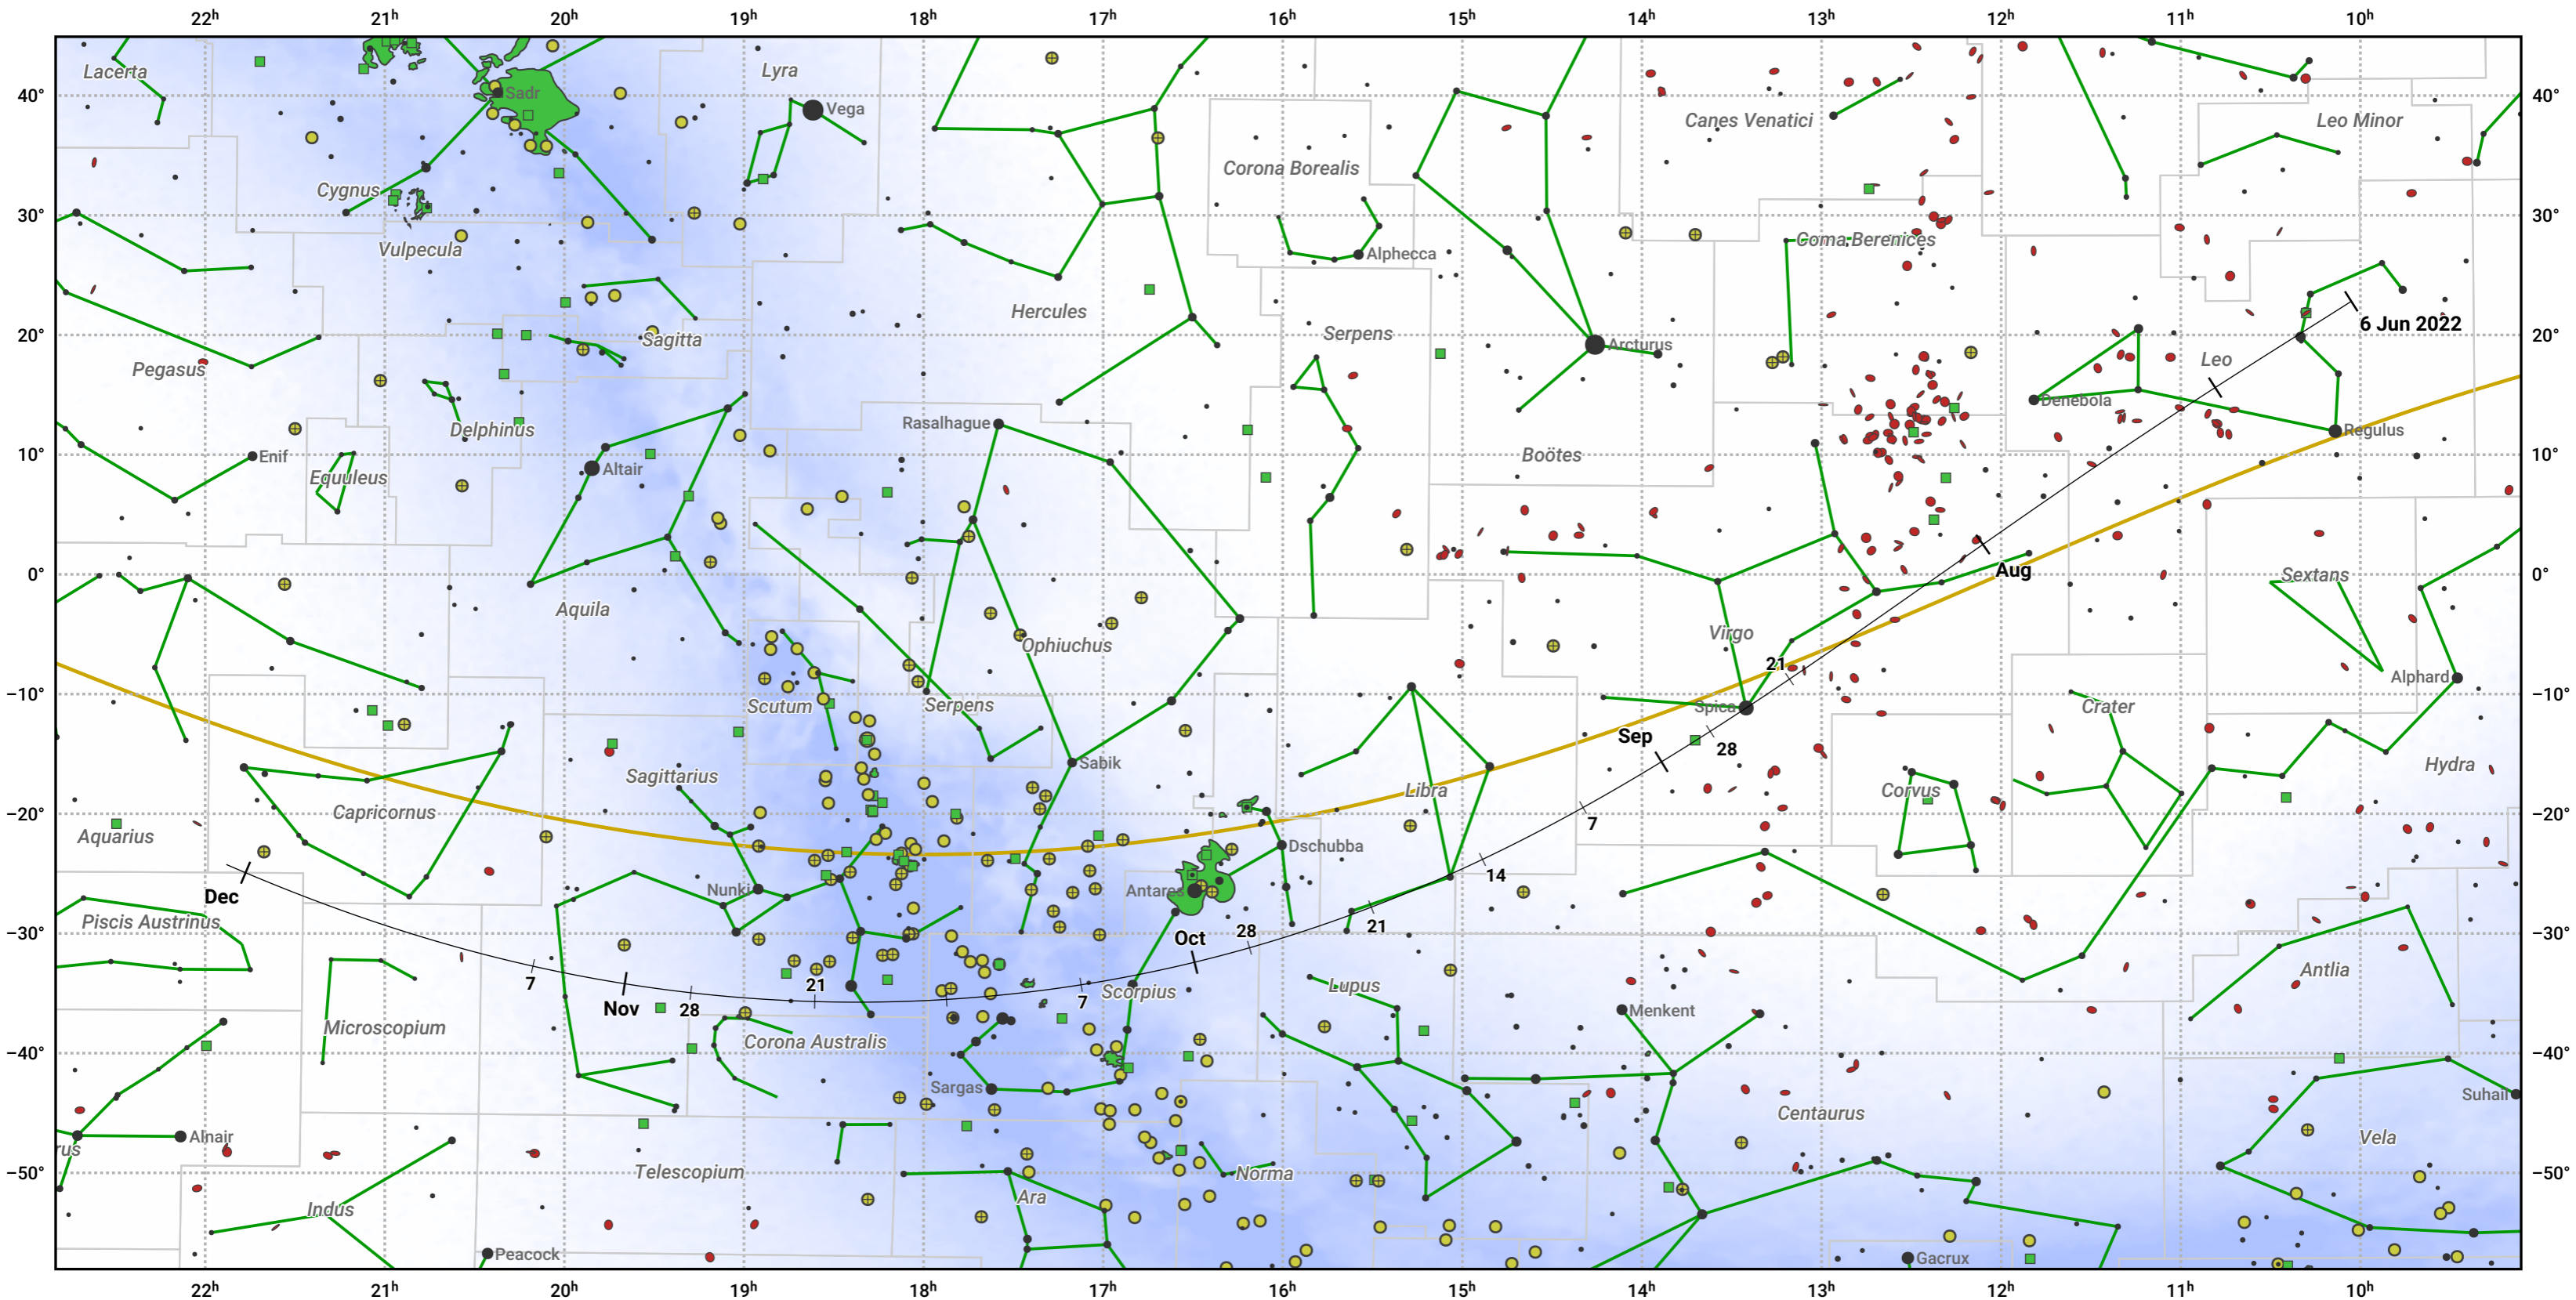

The path of 73P/Schwassmann-Wachmann starting on 6 Jun 2022

© Dominic Ford 2011–2024. Date markers placed at midnight UTC. Downloaded from <https://in-the-sky.org>

Magnitude scale: 5.0 4.0 3.0 2.0 1.0 0.0

— Ecliptic Plane

● Galaxy ■ Bright nebula ● Open cluster ⊕ Globular cluster

Date	Mag
2022 Jun 25	13.9
2022 Jul 1	13.6
2022 Jul 12	12.9
2022 Jul 29	11.9
2022 Aug 20	10.8
2022 Sep 1	10.6
2022 Oct 11	11.9
2022 Oct 26	12.9
2022 Nov 1	13.3
2022 Nov 9	13.9
2022 Nov 23	14.9