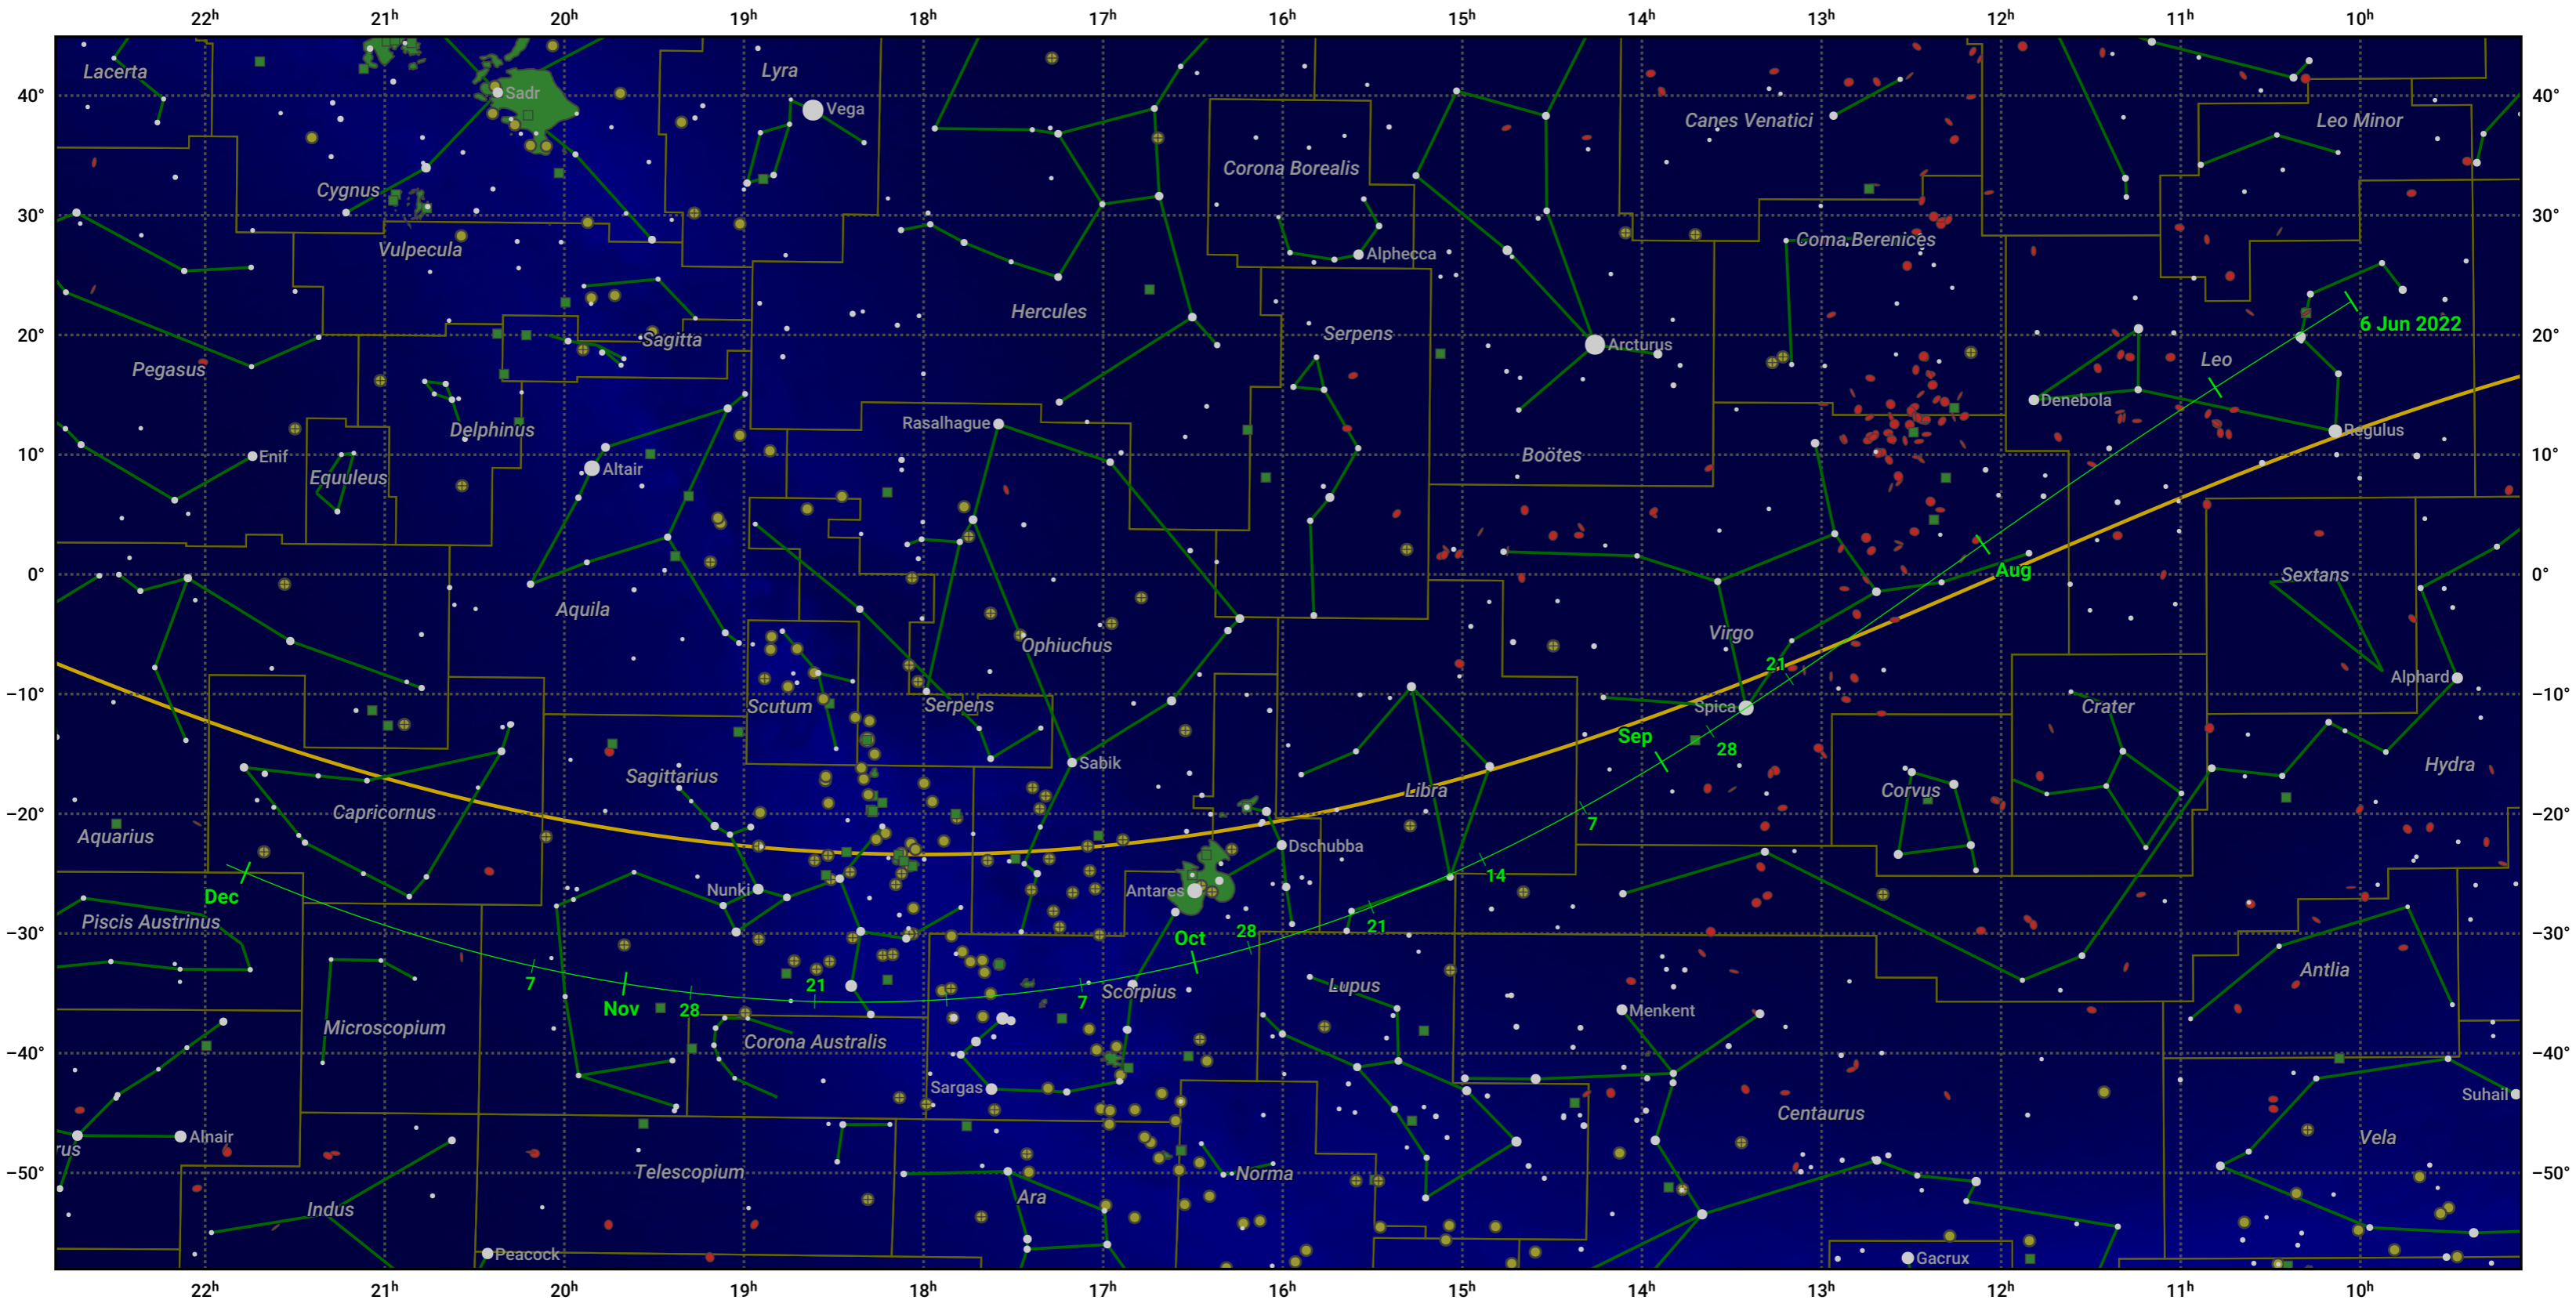

# The path of 73P/Schwassmann-Wachmann starting on 6 Jun 2022

© Dominic Ford 2011–2024. Date markers placed at midnight UTC. Downloaded from <https://in-the-sky.org>

Magnitude scale: • 5.0 • 4.0 • 3.0 • 2.0 • 1.0 • 0.0

— Ecliptic Plane

Galaxy    Bright nebula    Open cluster    Globular cluster

Date	Mag
2022 Jun 25	13.9
2022 Jul 1	13.6
2022 Jul 12	12.9
2022 Jul 29	11.9
2022 Aug 20	10.8
2022 Sep 1	10.6
2022 Oct 11	11.9
2022 Oct 26	12.9
2022 Nov 1	13.3
2022 Nov 9	13.9
2022 Nov 23	14.9