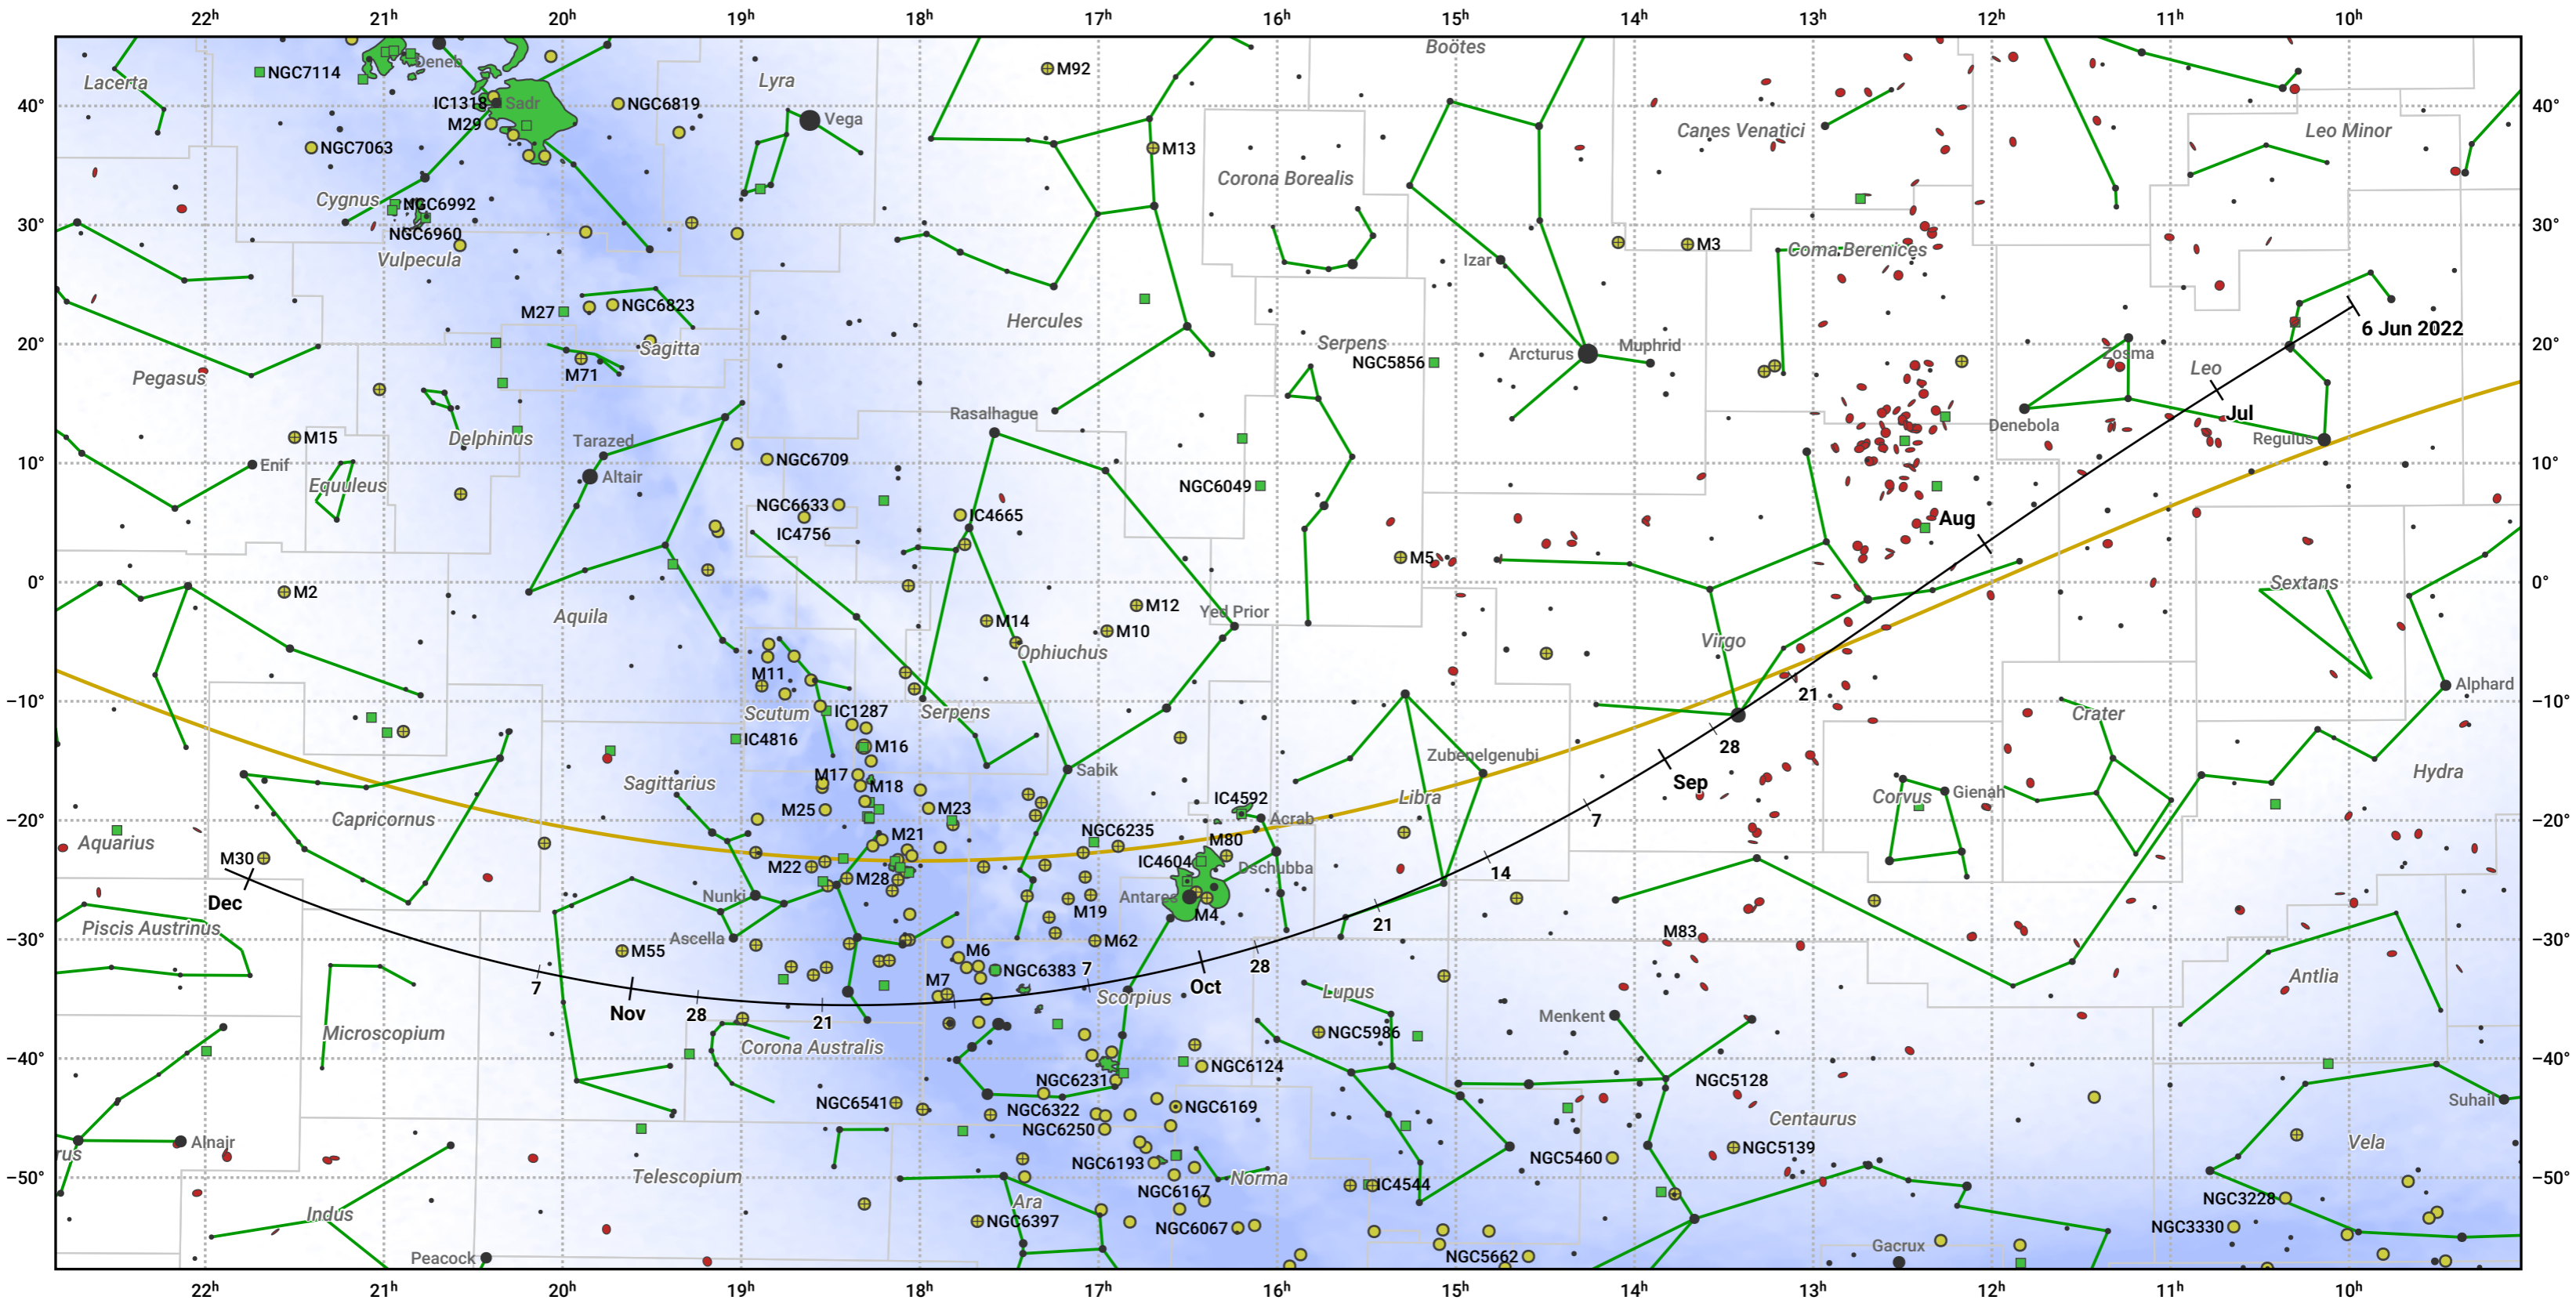

# The path of 73P/Schwassmann-Wachmann starting on 6 Jun 2022

© Dominic Ford 2011–2024. Date markers placed at midnight UTC. Downloaded from <https://in-the-sky.org>

Magnitude scale: ● 5.0 ● 4.0 ● 3.0 ● 2.0 ● 1.0 ● 0.0

— Ecliptic Plane

● Galaxy ■ Bright nebula ● Open cluster ● Globular cluster

Date	Mag
2022 Jun 25	14.0
2022 Jul 1	13.6
2022 Jul 12	12.9
2022 Jul 29	11.9
2022 Aug 19	10.9
2022 Sep 1	10.6
2022 Oct 12	11.9
2022 Oct 27	12.9
2022 Nov 1	13.3
2022 Nov 10	13.9
2022 Nov 24	14.9