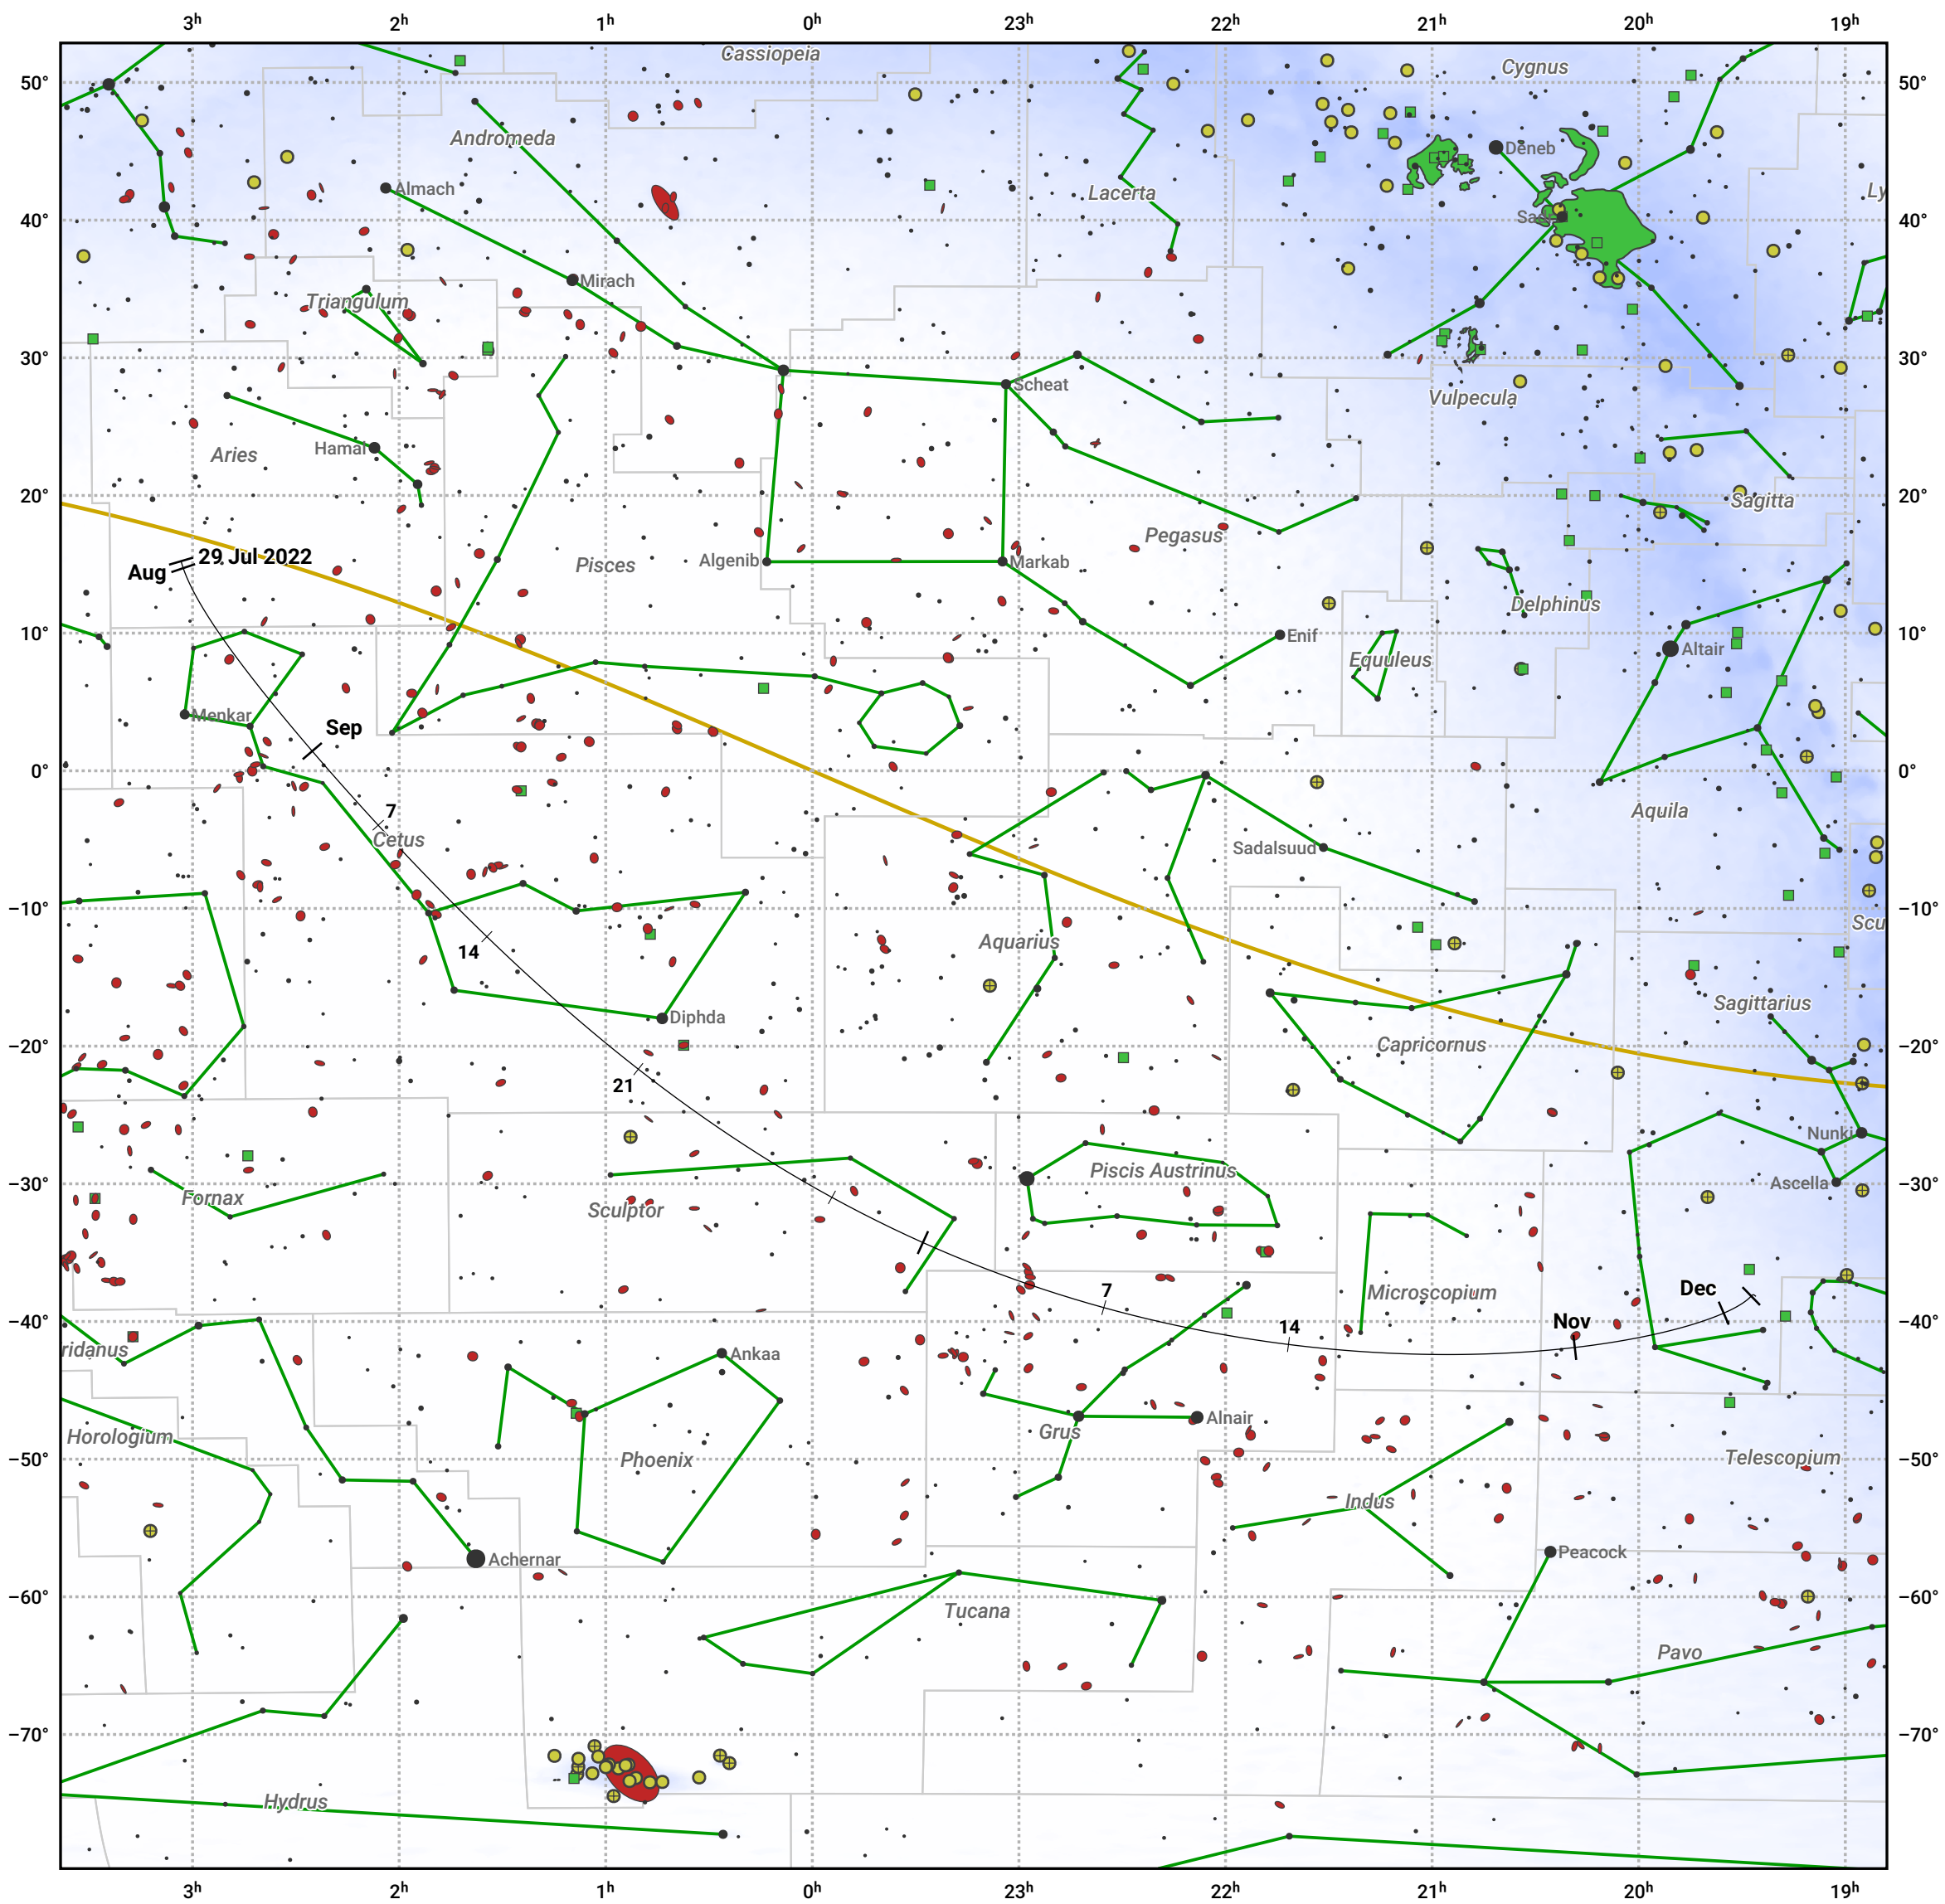

The path of C/2022 P1 (NEOWISE) starting on 29 Jul 2022

© Dominic Ford 2011–2024. Date markers placed at midnight UTC. Downloaded from <https://in-the-sky.org>

Magnitude scale: ● 6.0 ● 5.0 ● 4.0 ● 3.0 ● 2.0 ● 1.0 ● 0.0

— Ecliptic Plane

● Galaxy ■ Bright nebula ● Open cluster ⊕ Globular cluster

Date	Mag
2022 Aug 9	15.7
2022 Aug 19	14.6
2022 Aug 28	13.6
2022 Sep 1	13.1
2022 Sep 6	12.5
2022 Sep 16	11.5
2022 Sep 30	10.4
2022 Nov 1	10.1
2023 Jan 1	11.5
2023 Jan 22	12.6