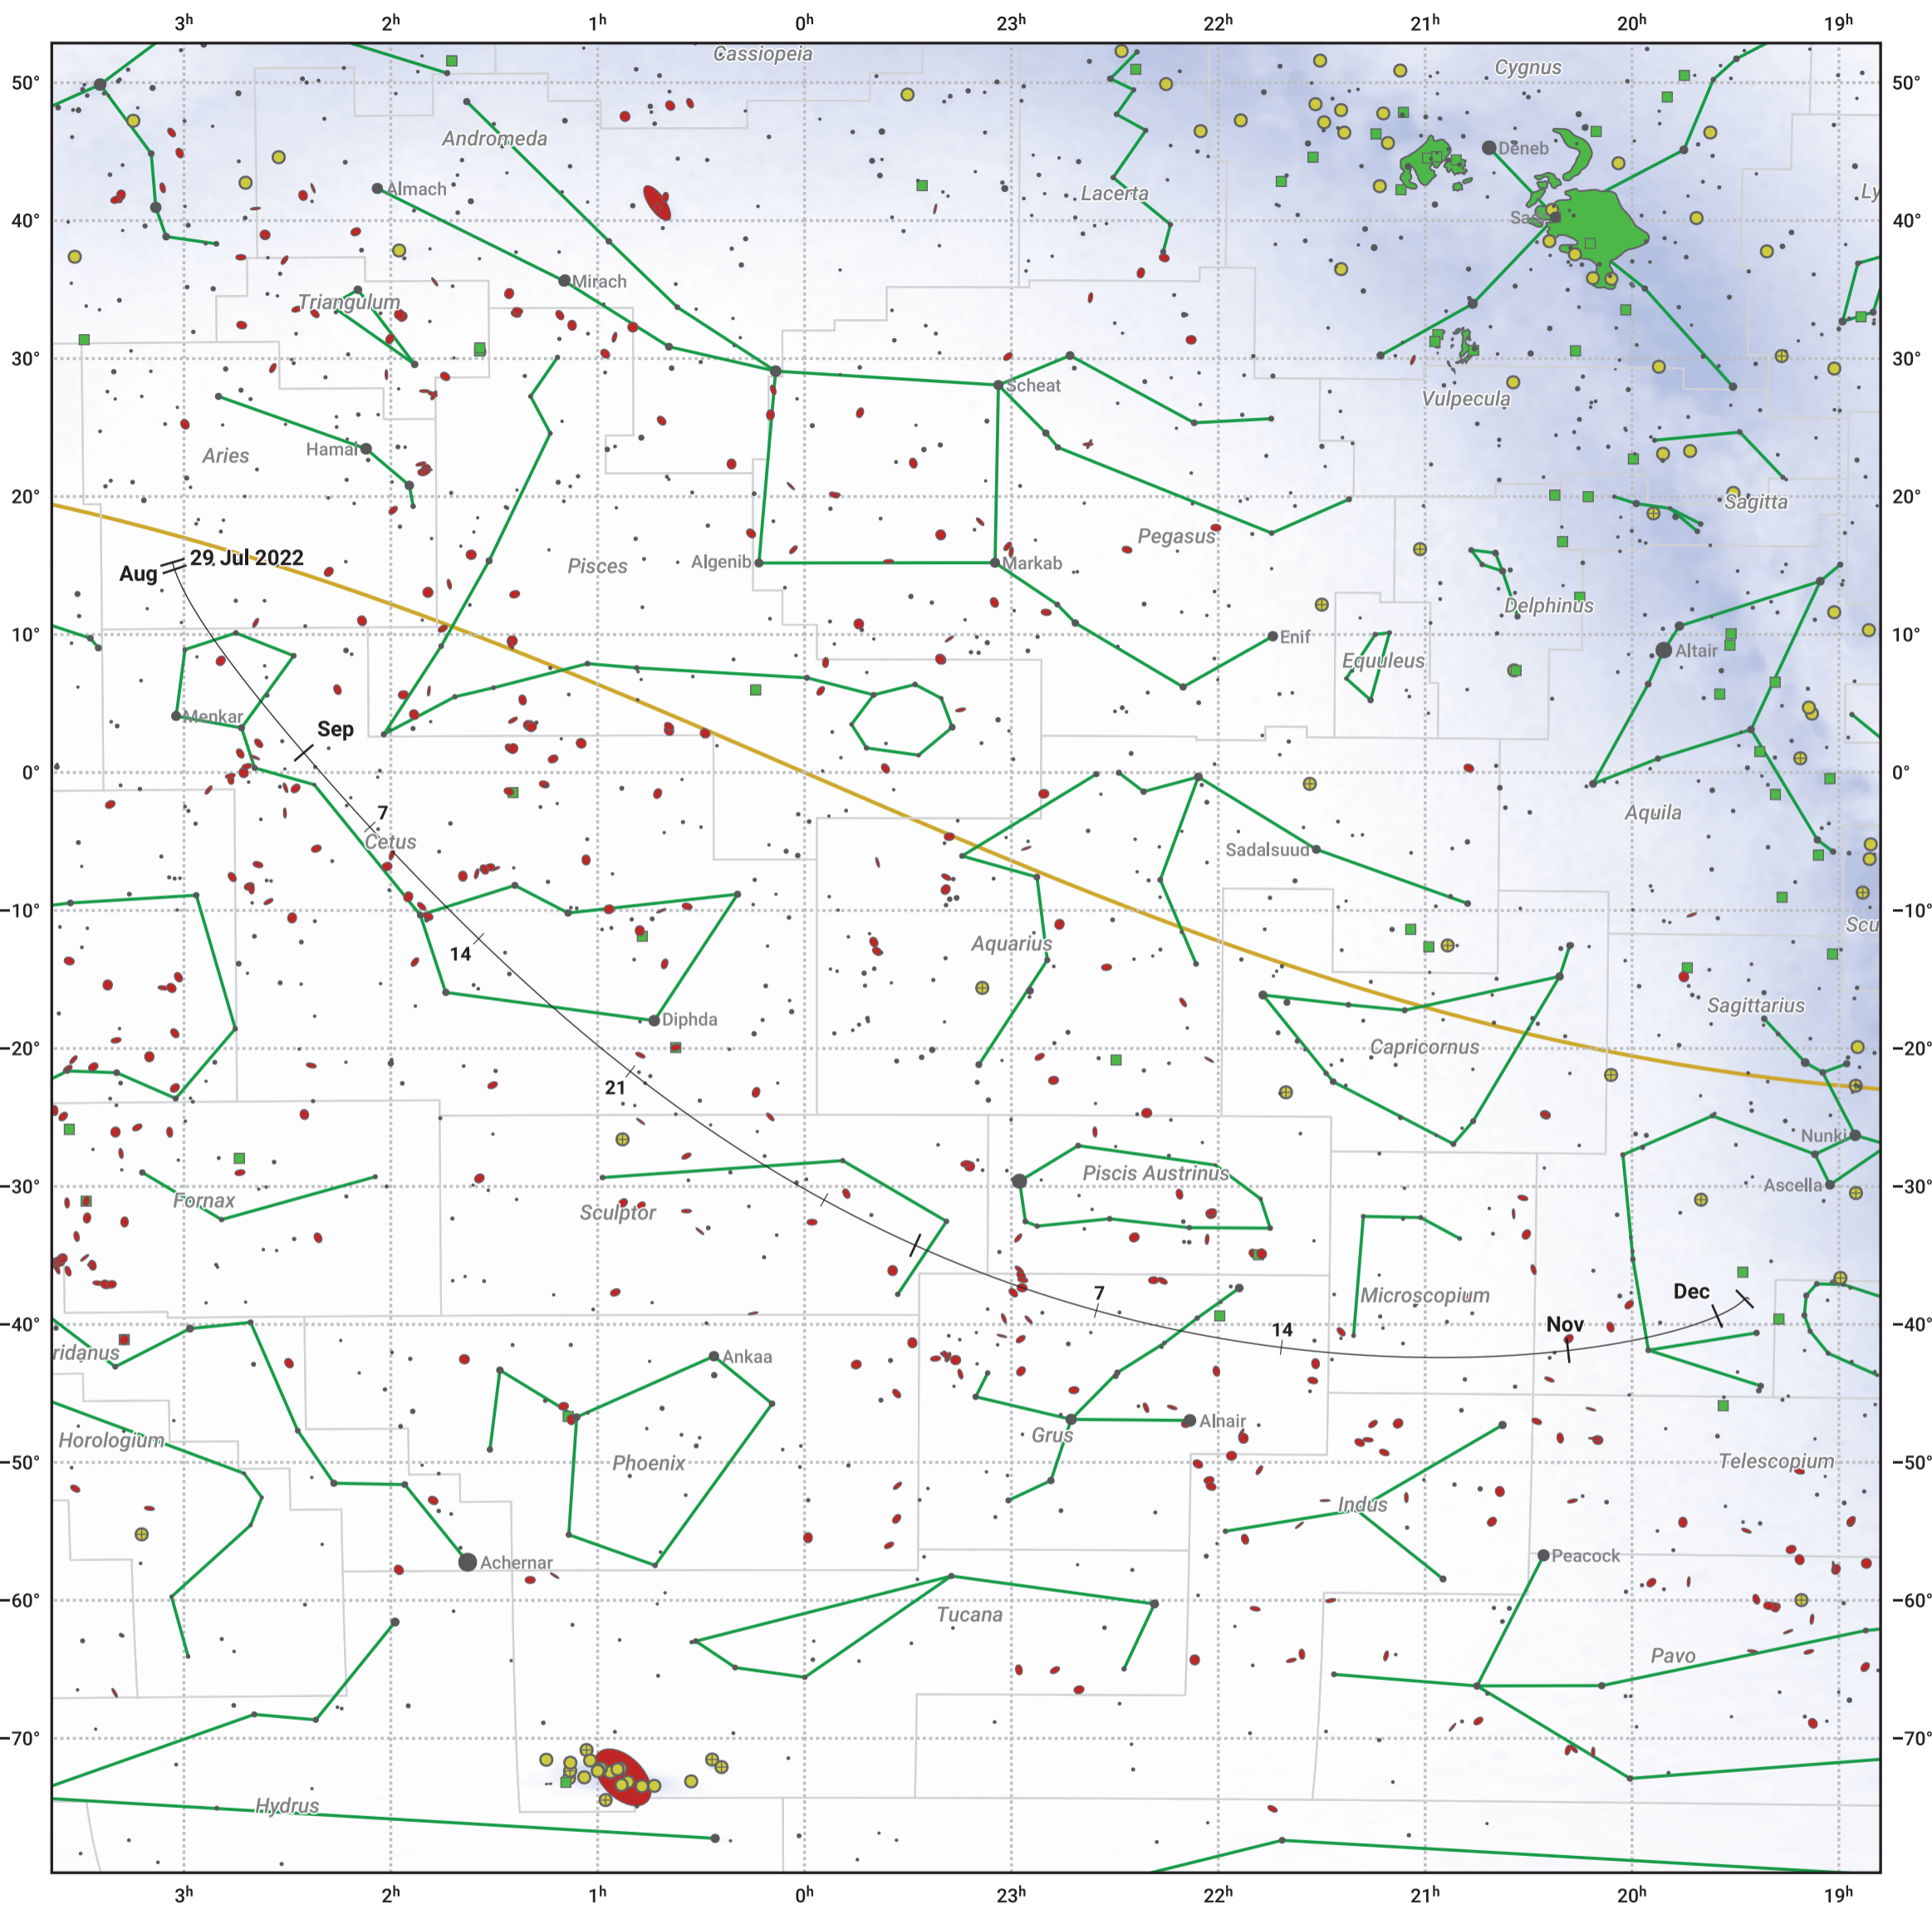

# The path of C/2022 P1 (NEOWISE) starting on 29 Jul 2022

© Dominic Ford 2011–2024. Date markers placed at midnight UTC. Downloaded from <https://in-the-sky.org>

Magnitude scale: ● 6.0 ● 5.0 ● 4.0 ● 3.0 ● 2.0 ● 1.0 ● 0.0

— Ecliptic Plane

● Galaxy    ■ Bright nebula    ● Open cluster    ⊕ Globular cluster

Date	Mag
2022 Aug 9	15.7
2022 Aug 19	14.6
2022 Aug 28	13.6
2022 Sep 1	13.1
2022 Sep 6	12.5
2022 Sep 16	11.5
2022 Sep 30	10.4
2022 Nov 1	10.1
2023 Jan 1	11.5
2023 Jan 22	12.6