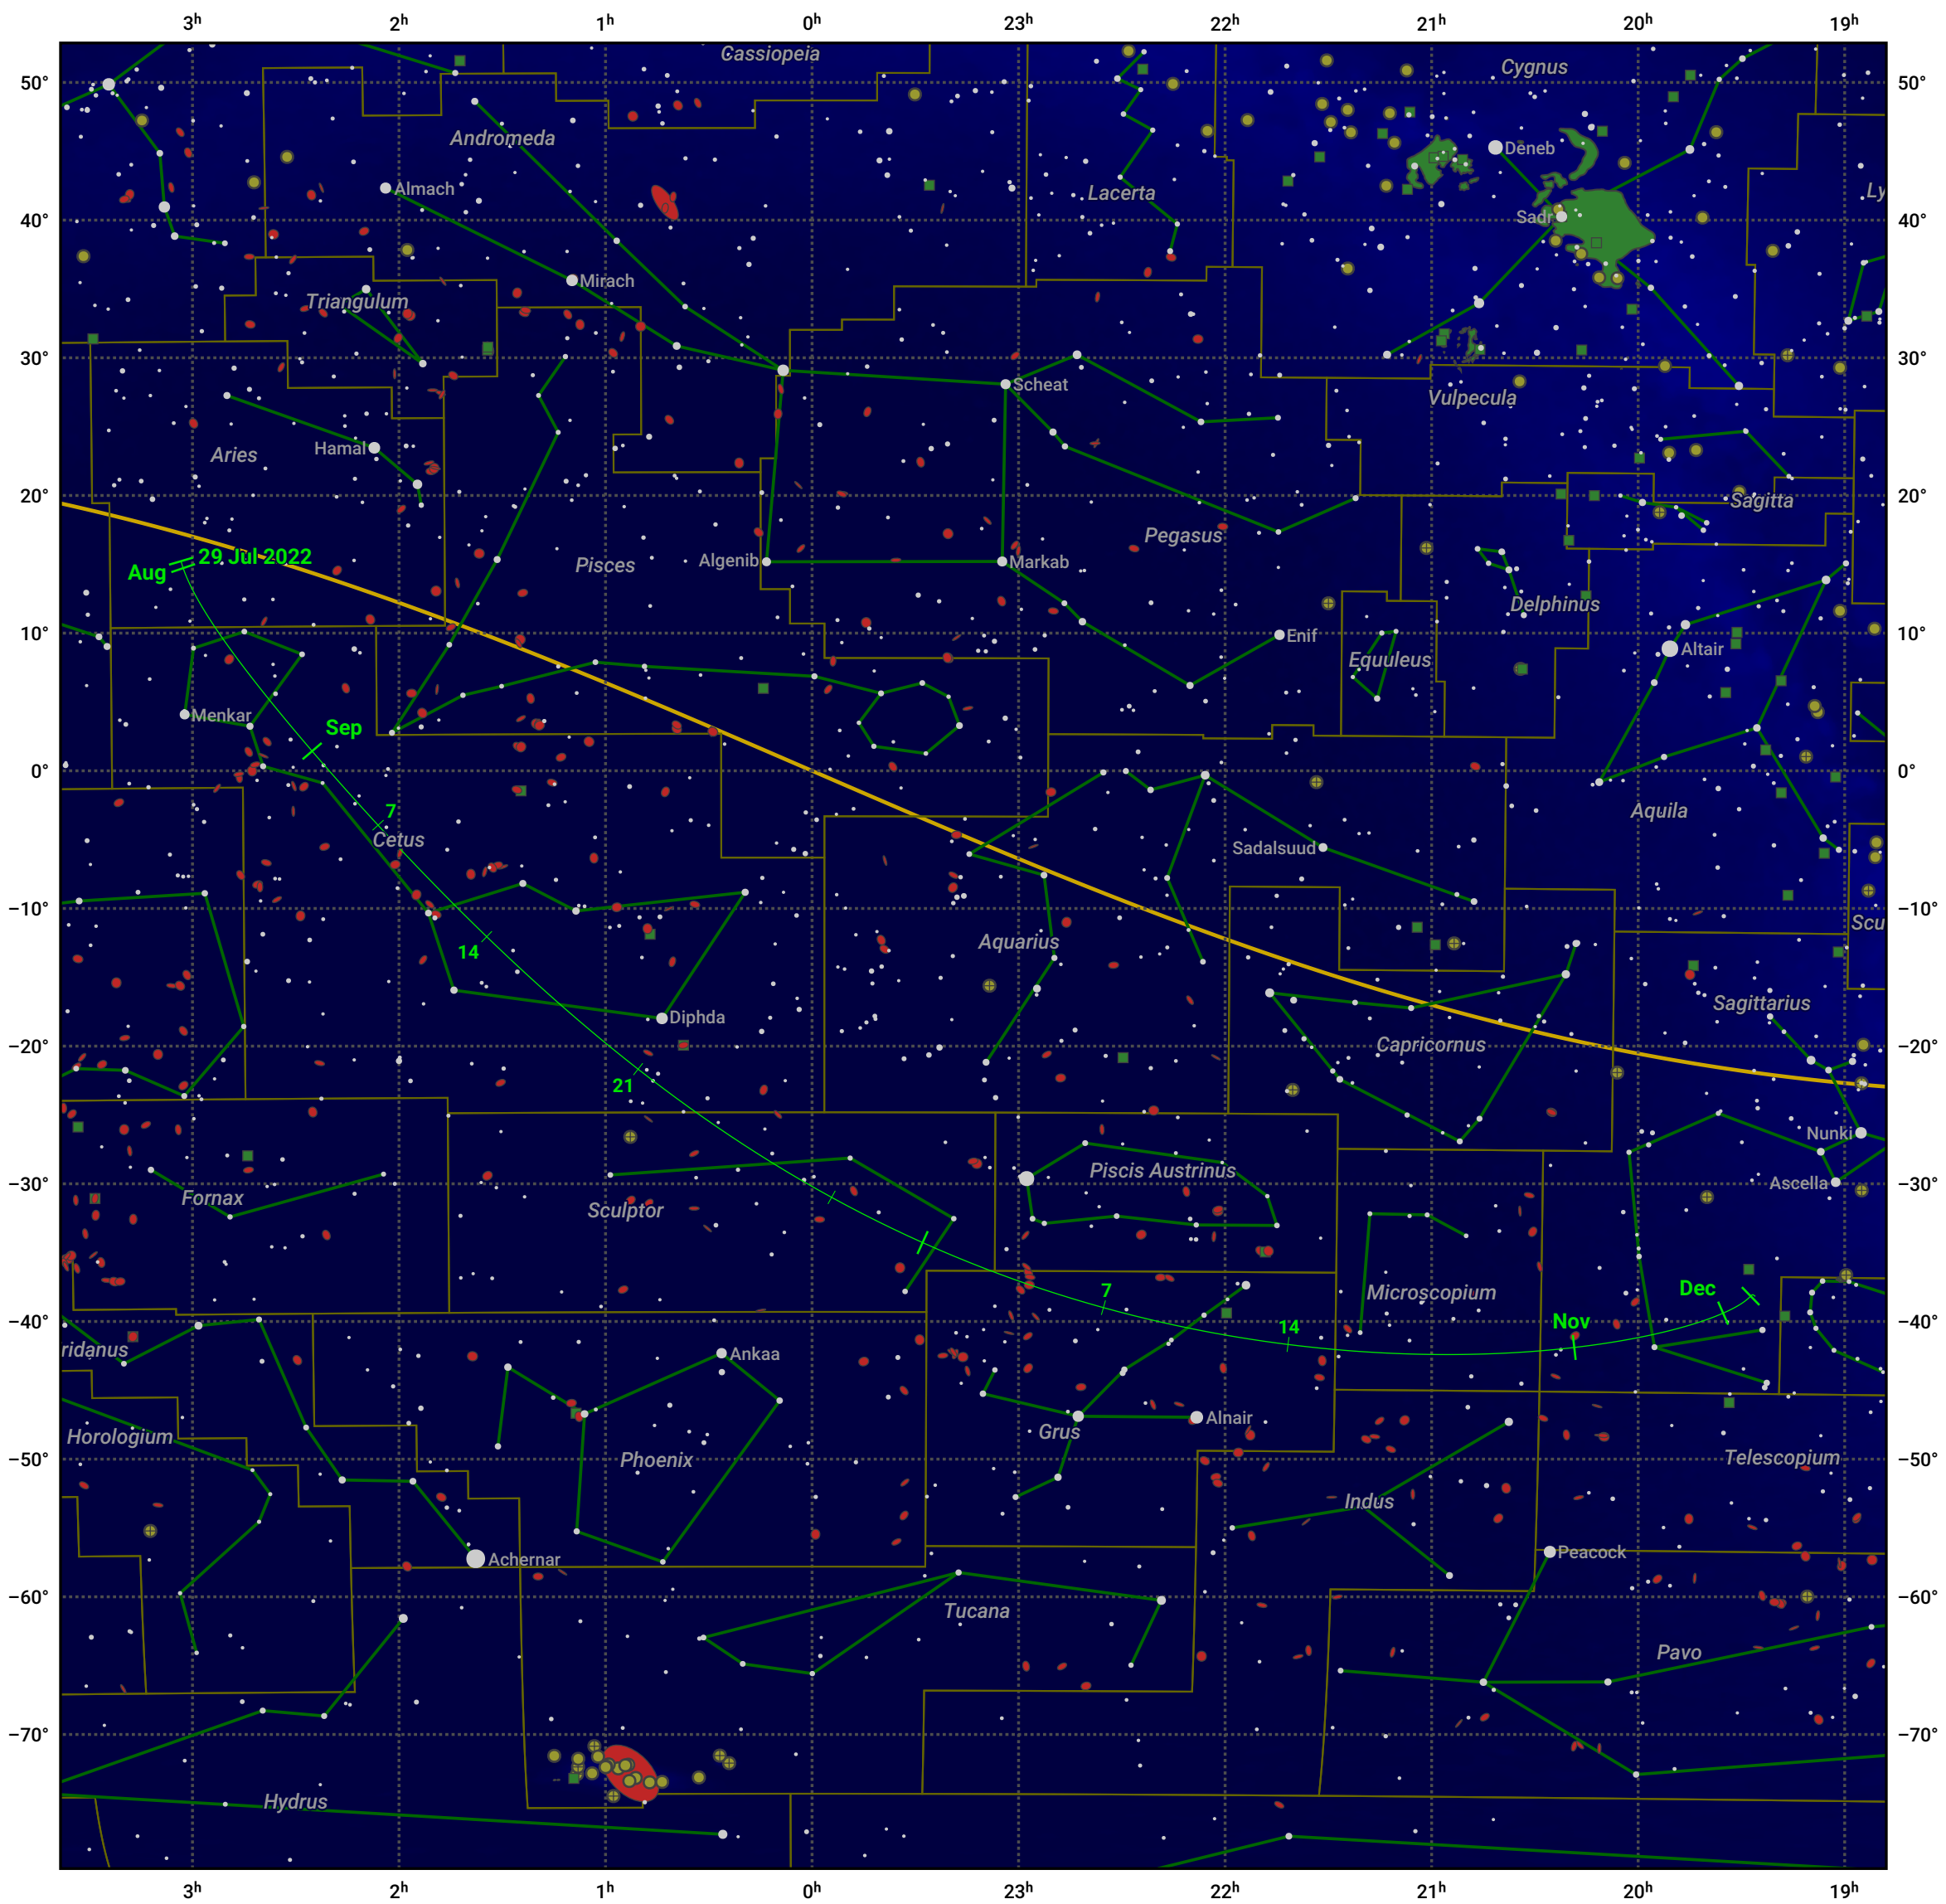

The path of C/2022 P1 (NEOWISE) starting on 29 Jul 2022

© Dominic Ford 2011–2024. Date markers placed at midnight UTC. Downloaded from <https://in-the-sky.org>

Magnitude scale: • 6.0 • 5.0 • 4.0 • 3.0 • 2.0 • 1.0 • 0.0

— Ecliptic Plane

◌ Galaxy
 ◻ Bright nebula
 ◉ Open cluster
 ⊕ Globular cluster

Date	Mag
2022 Aug 9	15.7
2022 Aug 19	14.6
2022 Aug 28	13.6
2022 Sep 1	13.1
2022 Sep 6	12.5
2022 Sep 16	11.5
2022 Sep 30	10.4
2022 Nov 1	10.1
2023 Jan 1	11.5
2023 Jan 22	12.6