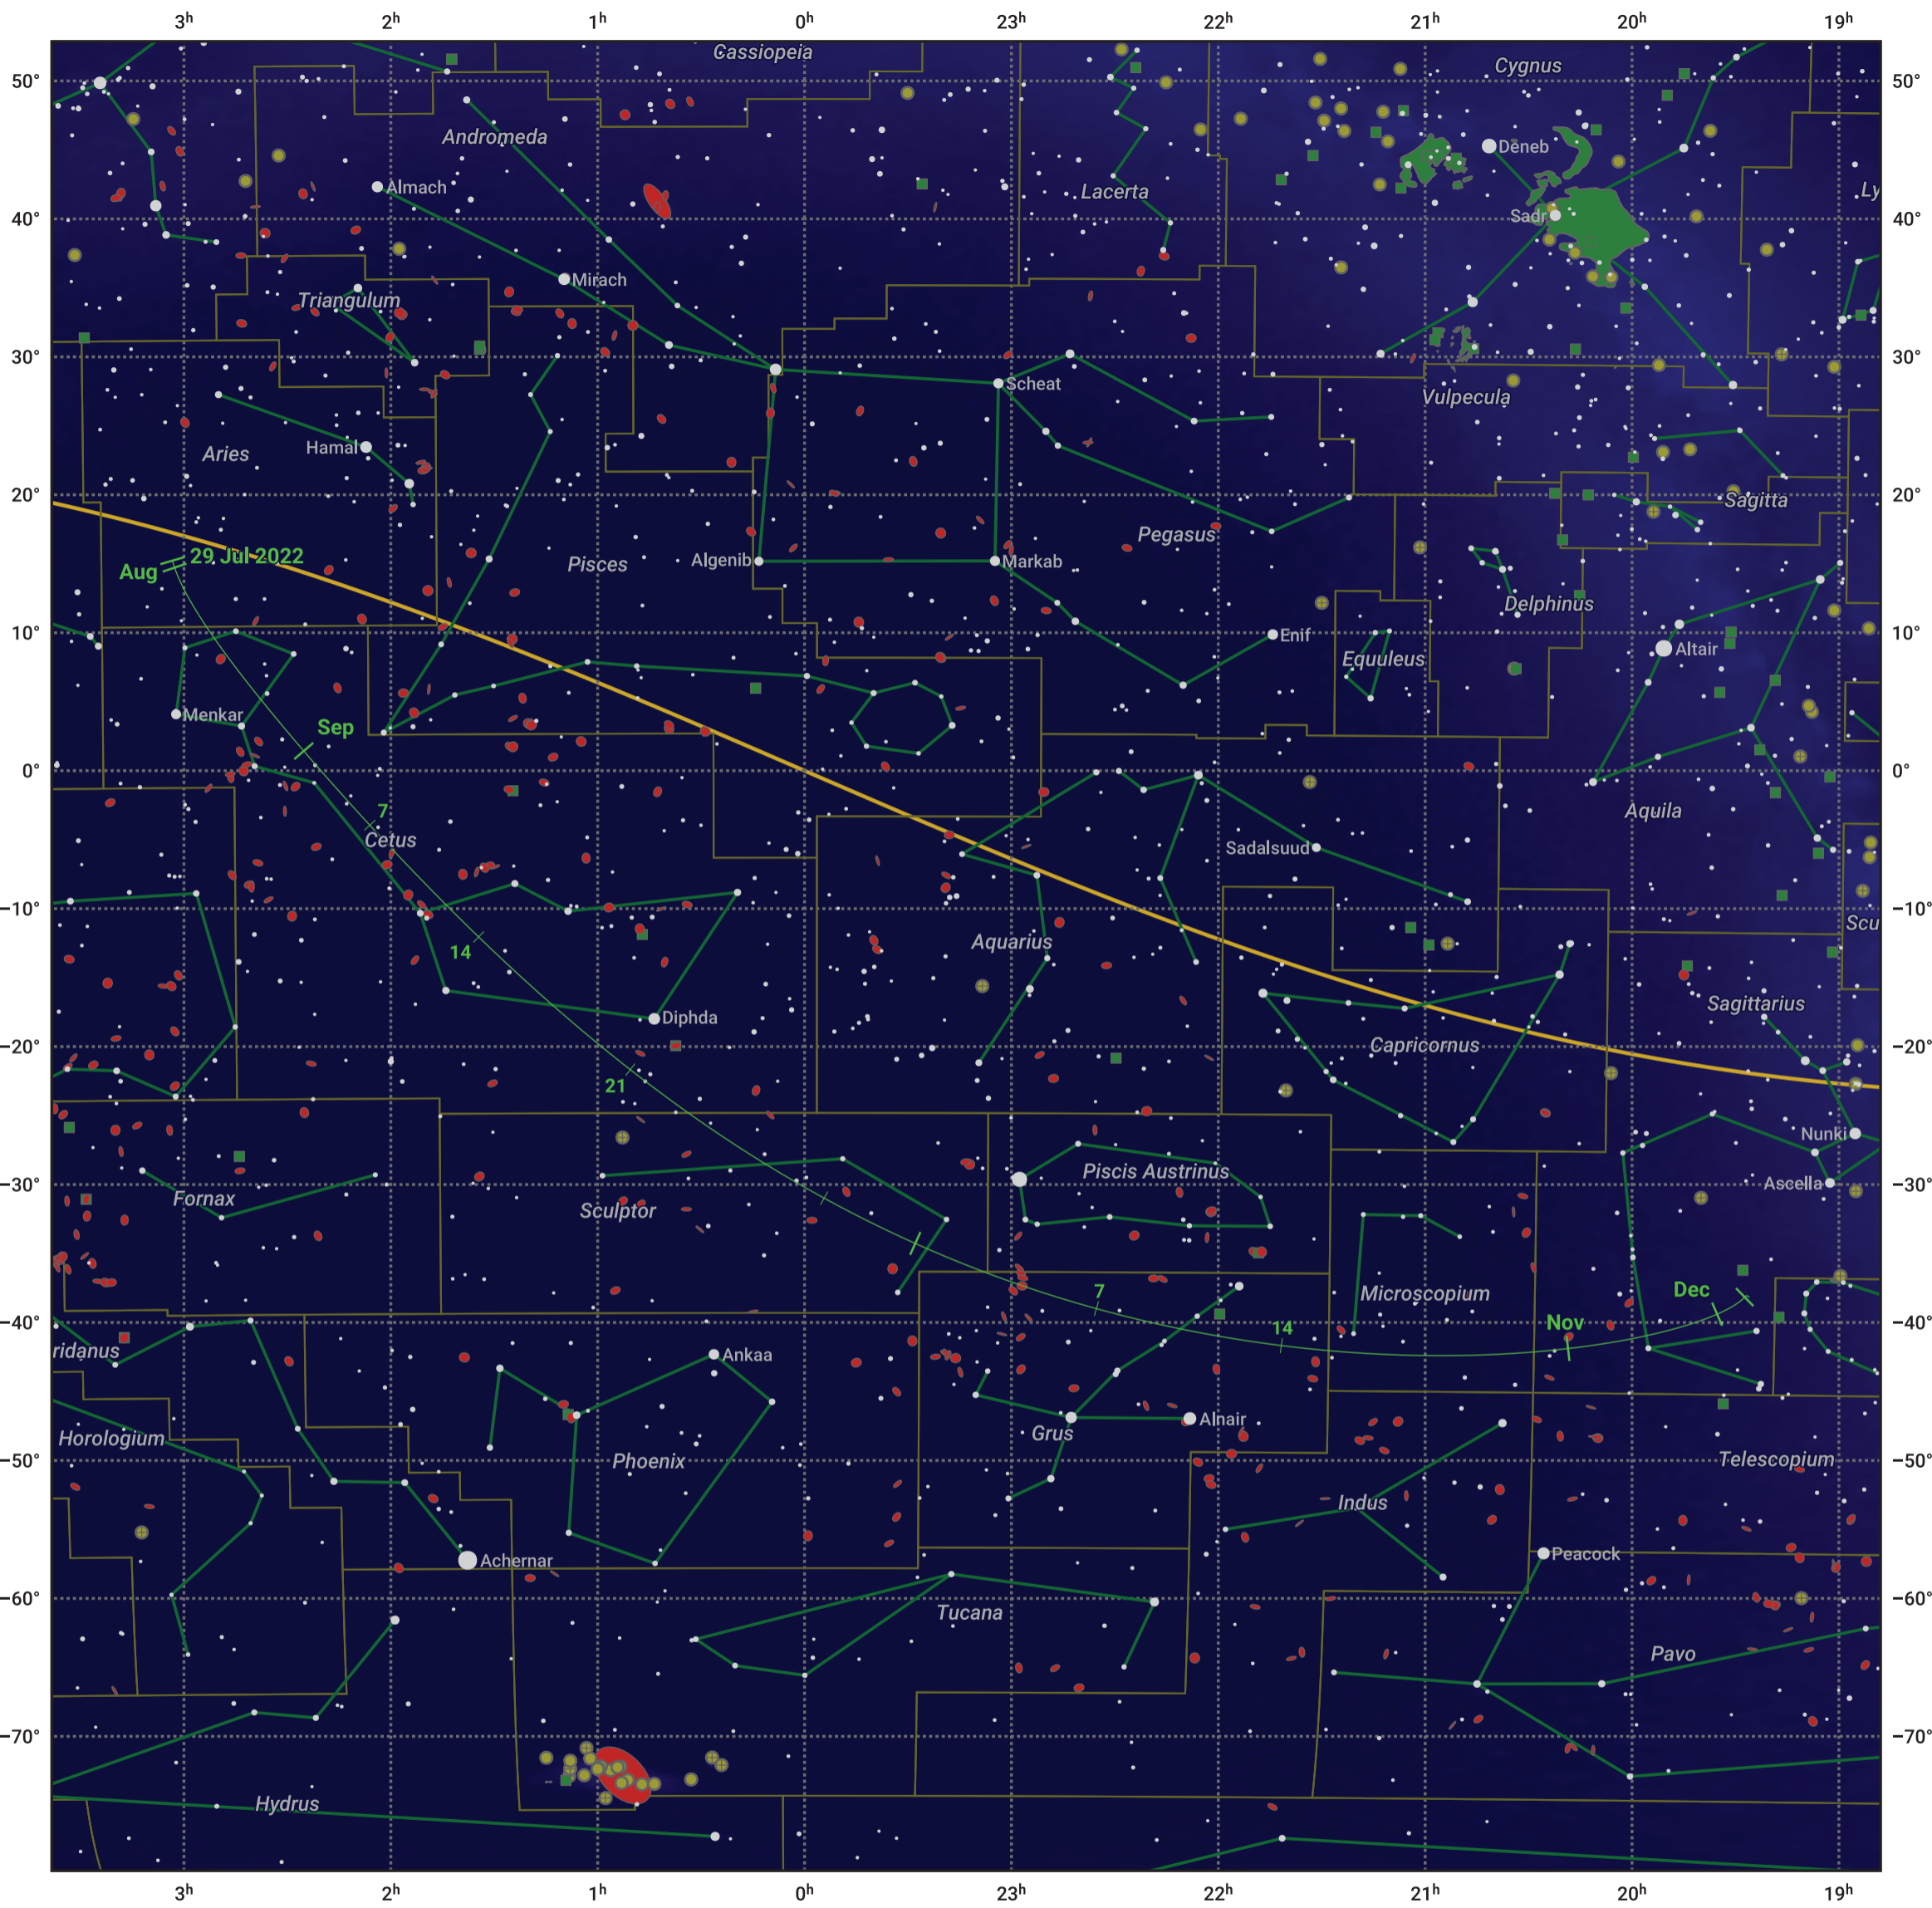

The path of C/2022 P1 (NEOWISE) starting on 29 Jul 2022

© Dominic Ford 2011–2024. Date markers placed at midnight UTC. Downloaded from <https://in-the-sky.org>

Magnitude scale: ● 6.0 ● 5.0 ● 4.0 ● 3.0 ● 2.0 ● 1.0 ● 0.0

— Ecliptic Plane

● Galaxy ■ Bright nebula ● Open cluster ● Globular cluster

Date	Mag
2022 Aug 9	15.7
2022 Aug 19	14.6
2022 Aug 28	13.6
2022 Sep 1	13.1
2022 Sep 6	12.5
2022 Sep 16	11.5
2022 Sep 30	10.4
2022 Nov 1	10.1
2023 Jan 1	11.5
2023 Jan 22	12.6