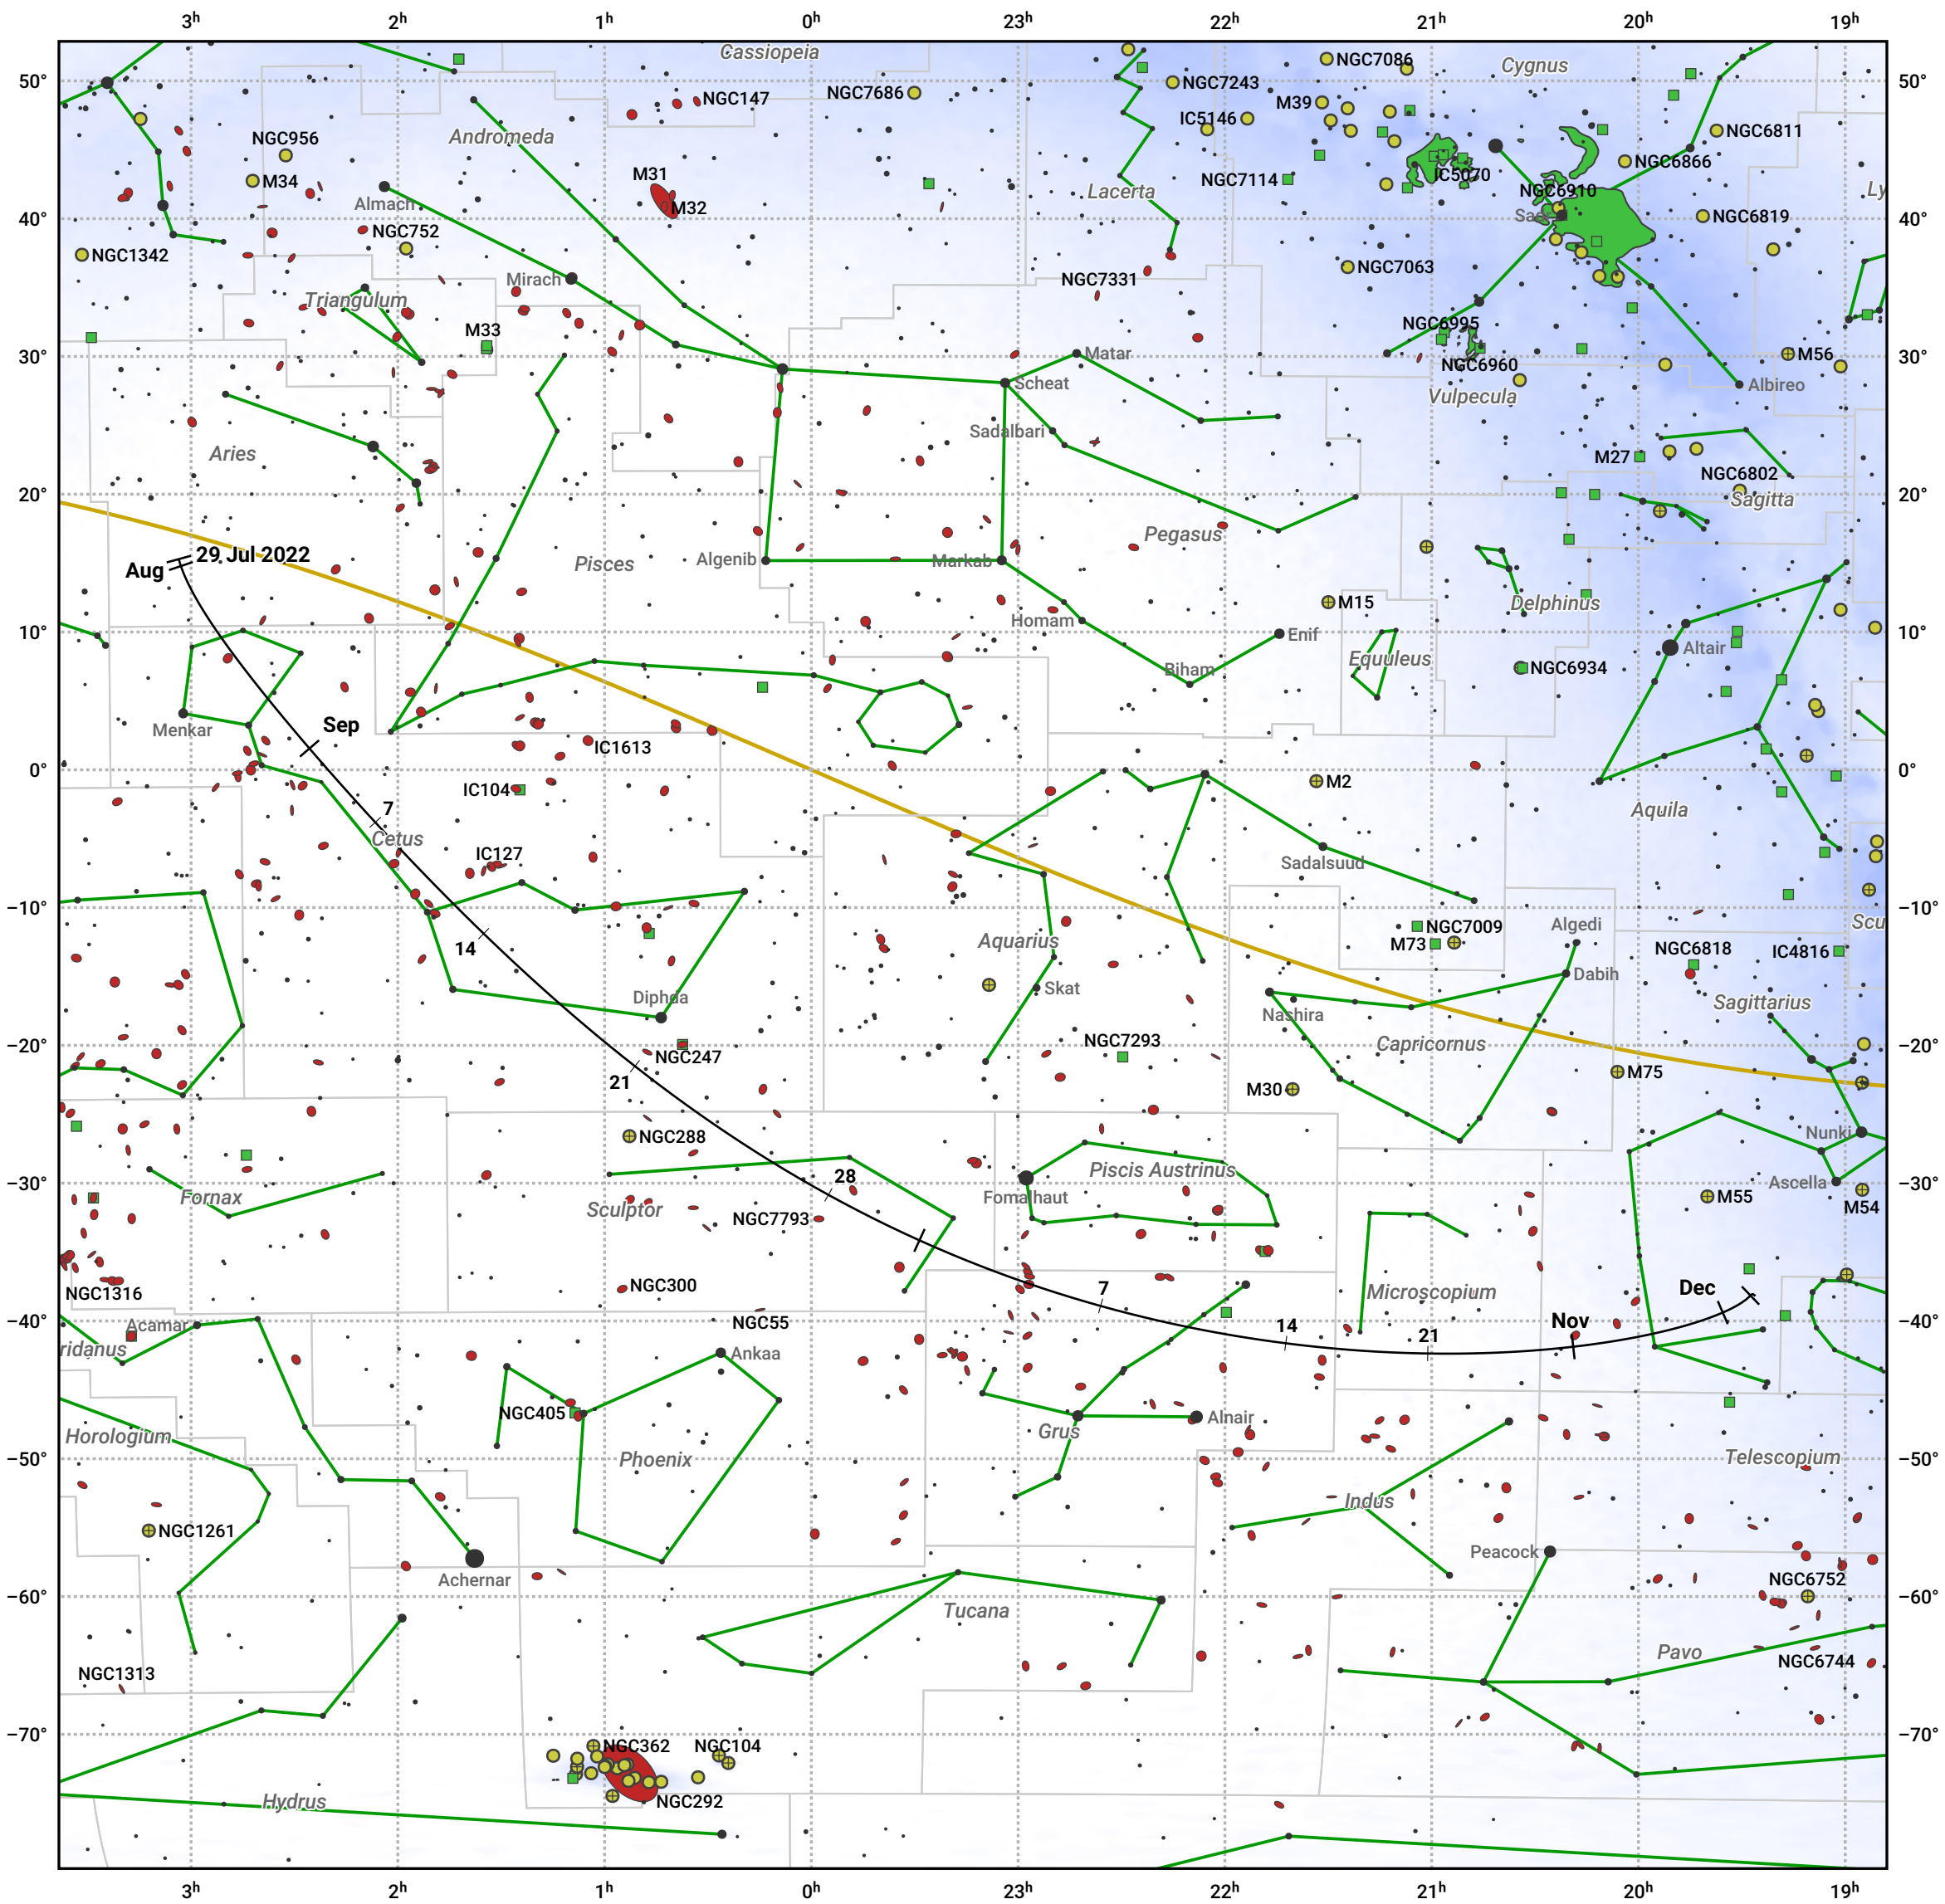

# The path of C/2022 P1 (NEOWISE) starting on 29 Jul 2022

© Dominic Ford 2011–2024. Date markers placed at midnight UTC. Downloaded from <https://in-the-sky.org>

Magnitude scale: ● 6.0 ● 5.0 ● 4.0 ● 3.0 ● 2.0 ● 1.0 ● 0.0

— Ecliptic Plane

● Galaxy ● Bright nebula ● Open cluster ● Globular cluster

Date	Mag
2022 Aug 9	15.7
2022 Aug 19	14.6
2022 Aug 28	13.6
2022 Sep 1	13.1
2022 Sep 6	12.5
2022 Sep 16	11.5
2022 Sep 30	10.4
2022 Nov 1	10.1
2023 Jan 1	11.5
2023 Jan 22	12.5