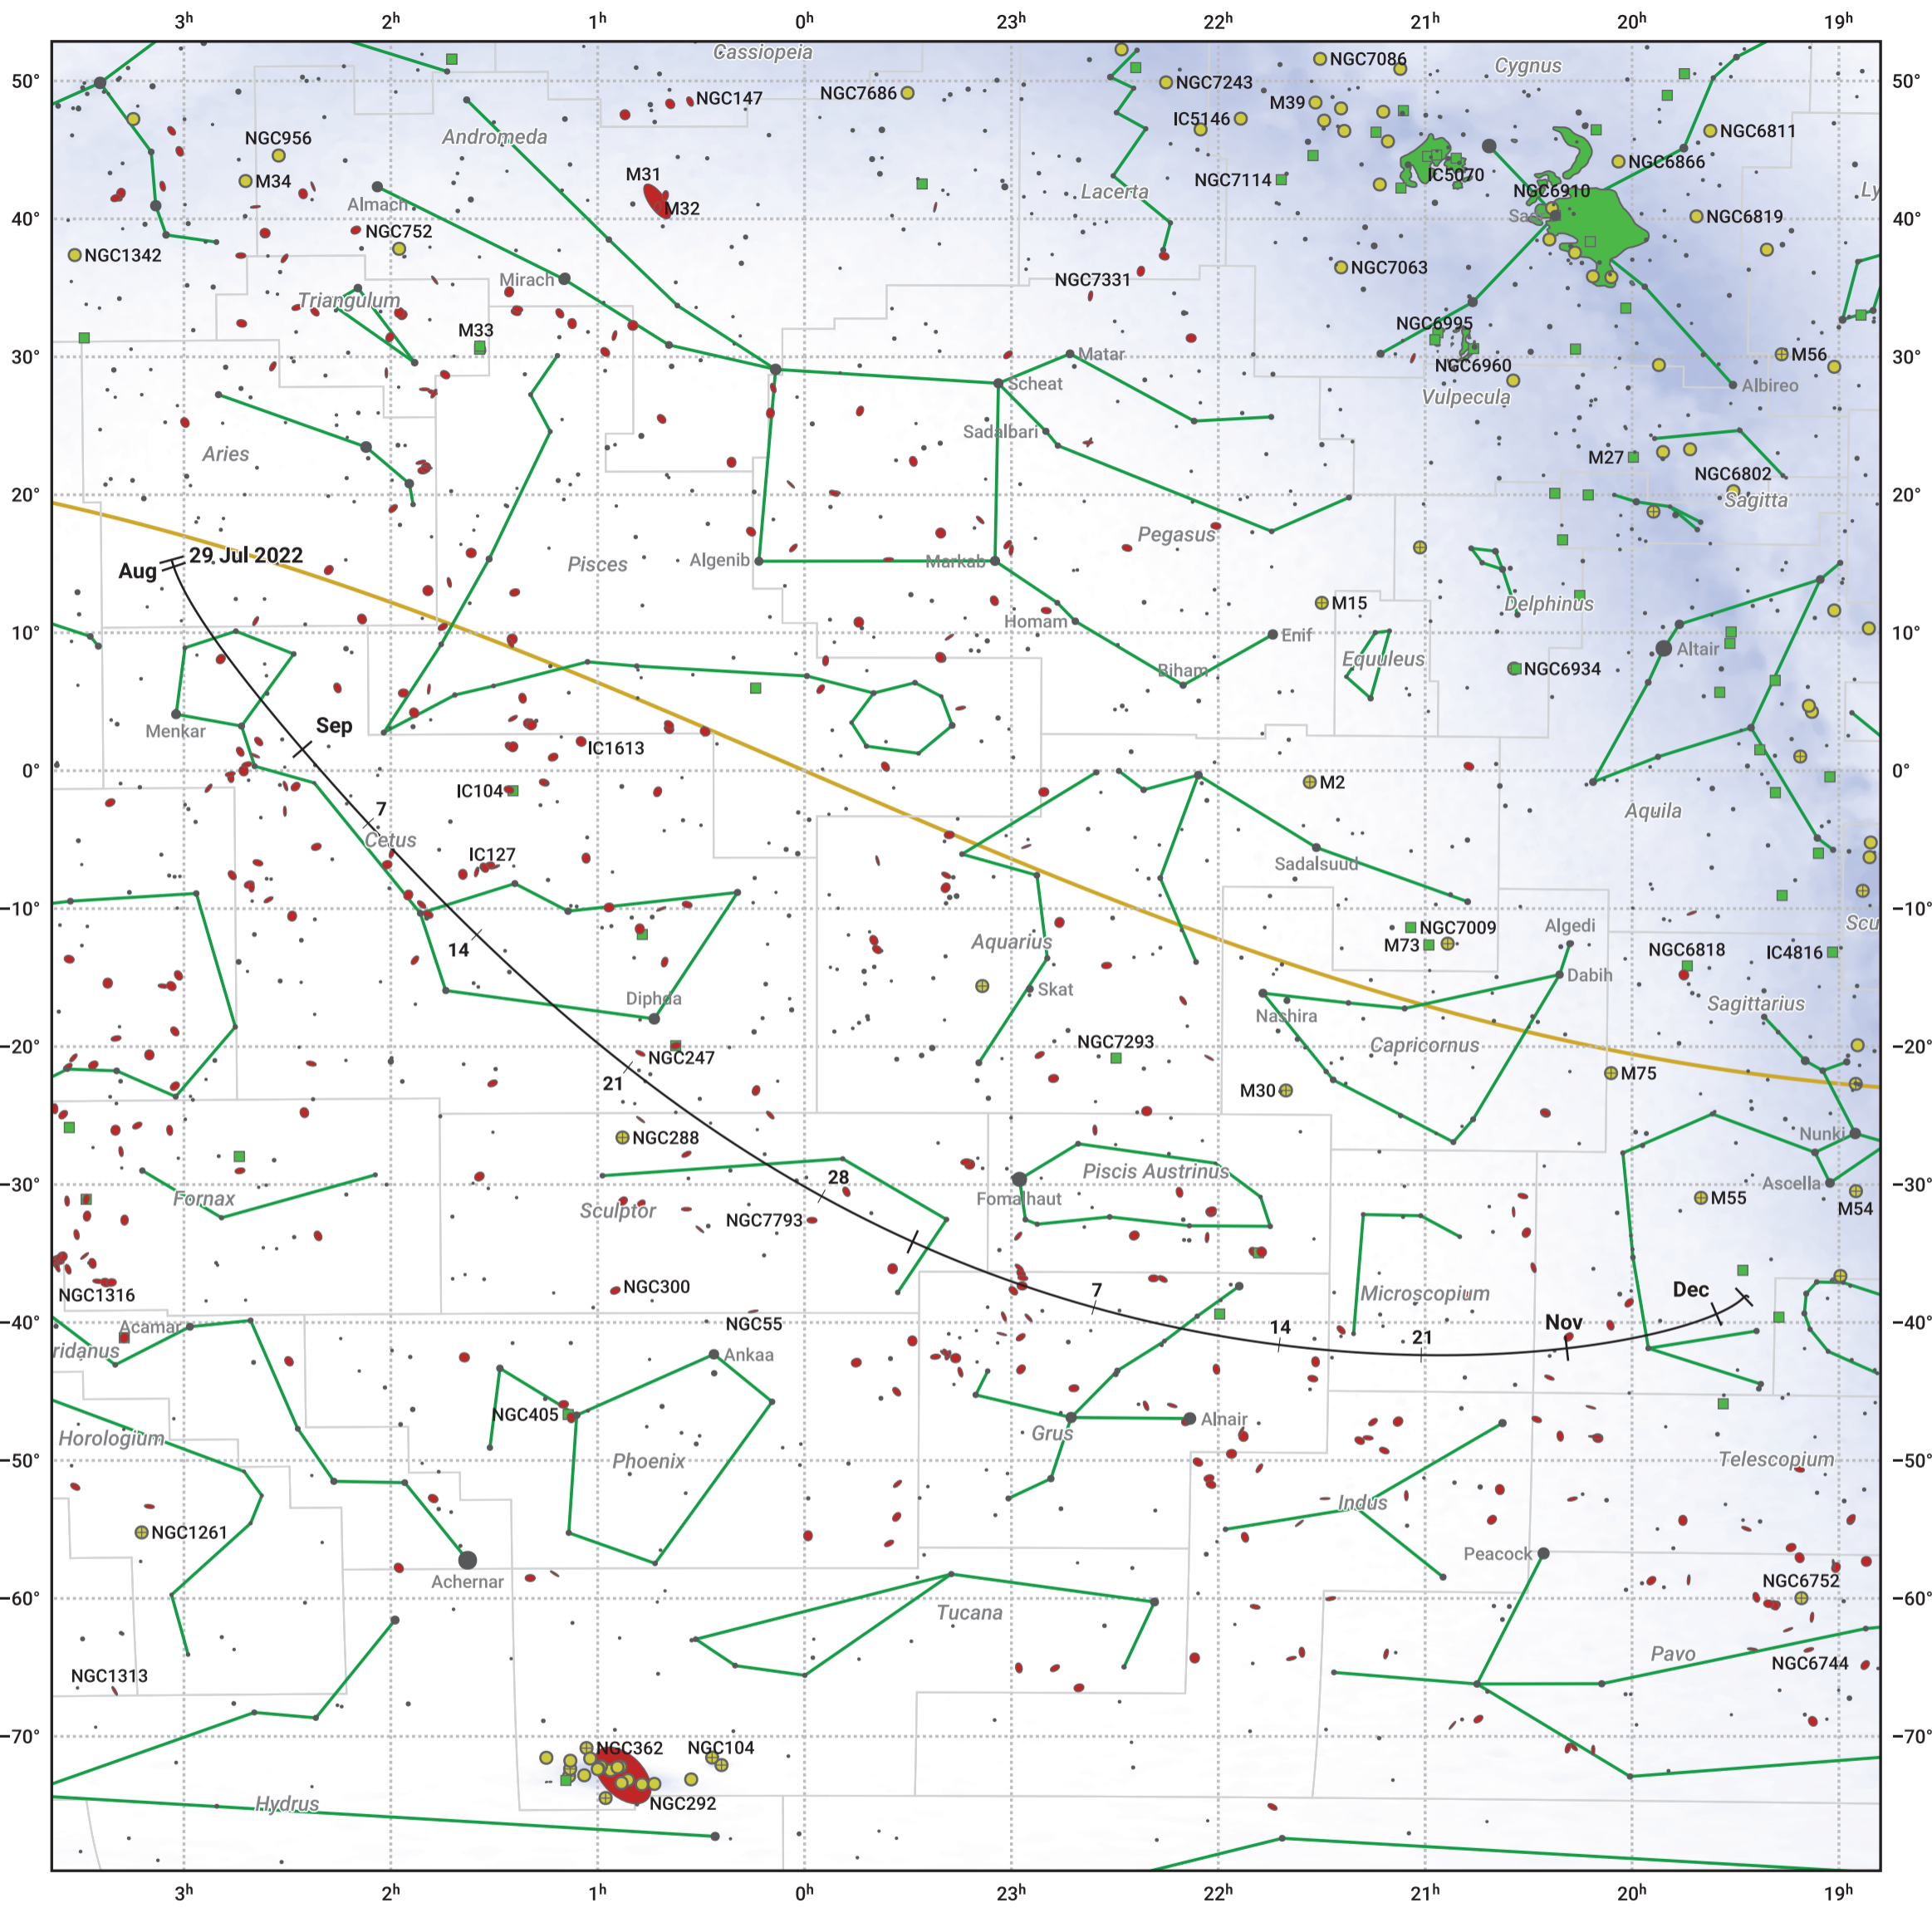

The path of C/2022 P1 (NEOWISE) starting on 29 Jul 2022

© Dominic Ford 2011–2024. Date markers placed at midnight UTC. Downloaded from <https://in-the-sky.org>

Magnitude scale:  6.0  5.0  4.0  3.0  2.0  1.0  0.0

Ecliptic Plane

Galaxy  Bright nebula  Open cluster  Globular cluster

Date	Mag
2022 Aug 9	15.7
2022 Aug 19	14.6
2022 Aug 28	13.6
2022 Sep 1	13.1
2022 Sep 6	12.5
2022 Sep 16	11.5
2022 Sep 30	10.4
2022 Nov 1	10.1
2023 Jan 1	11.5
2023 Jan 22	12.5