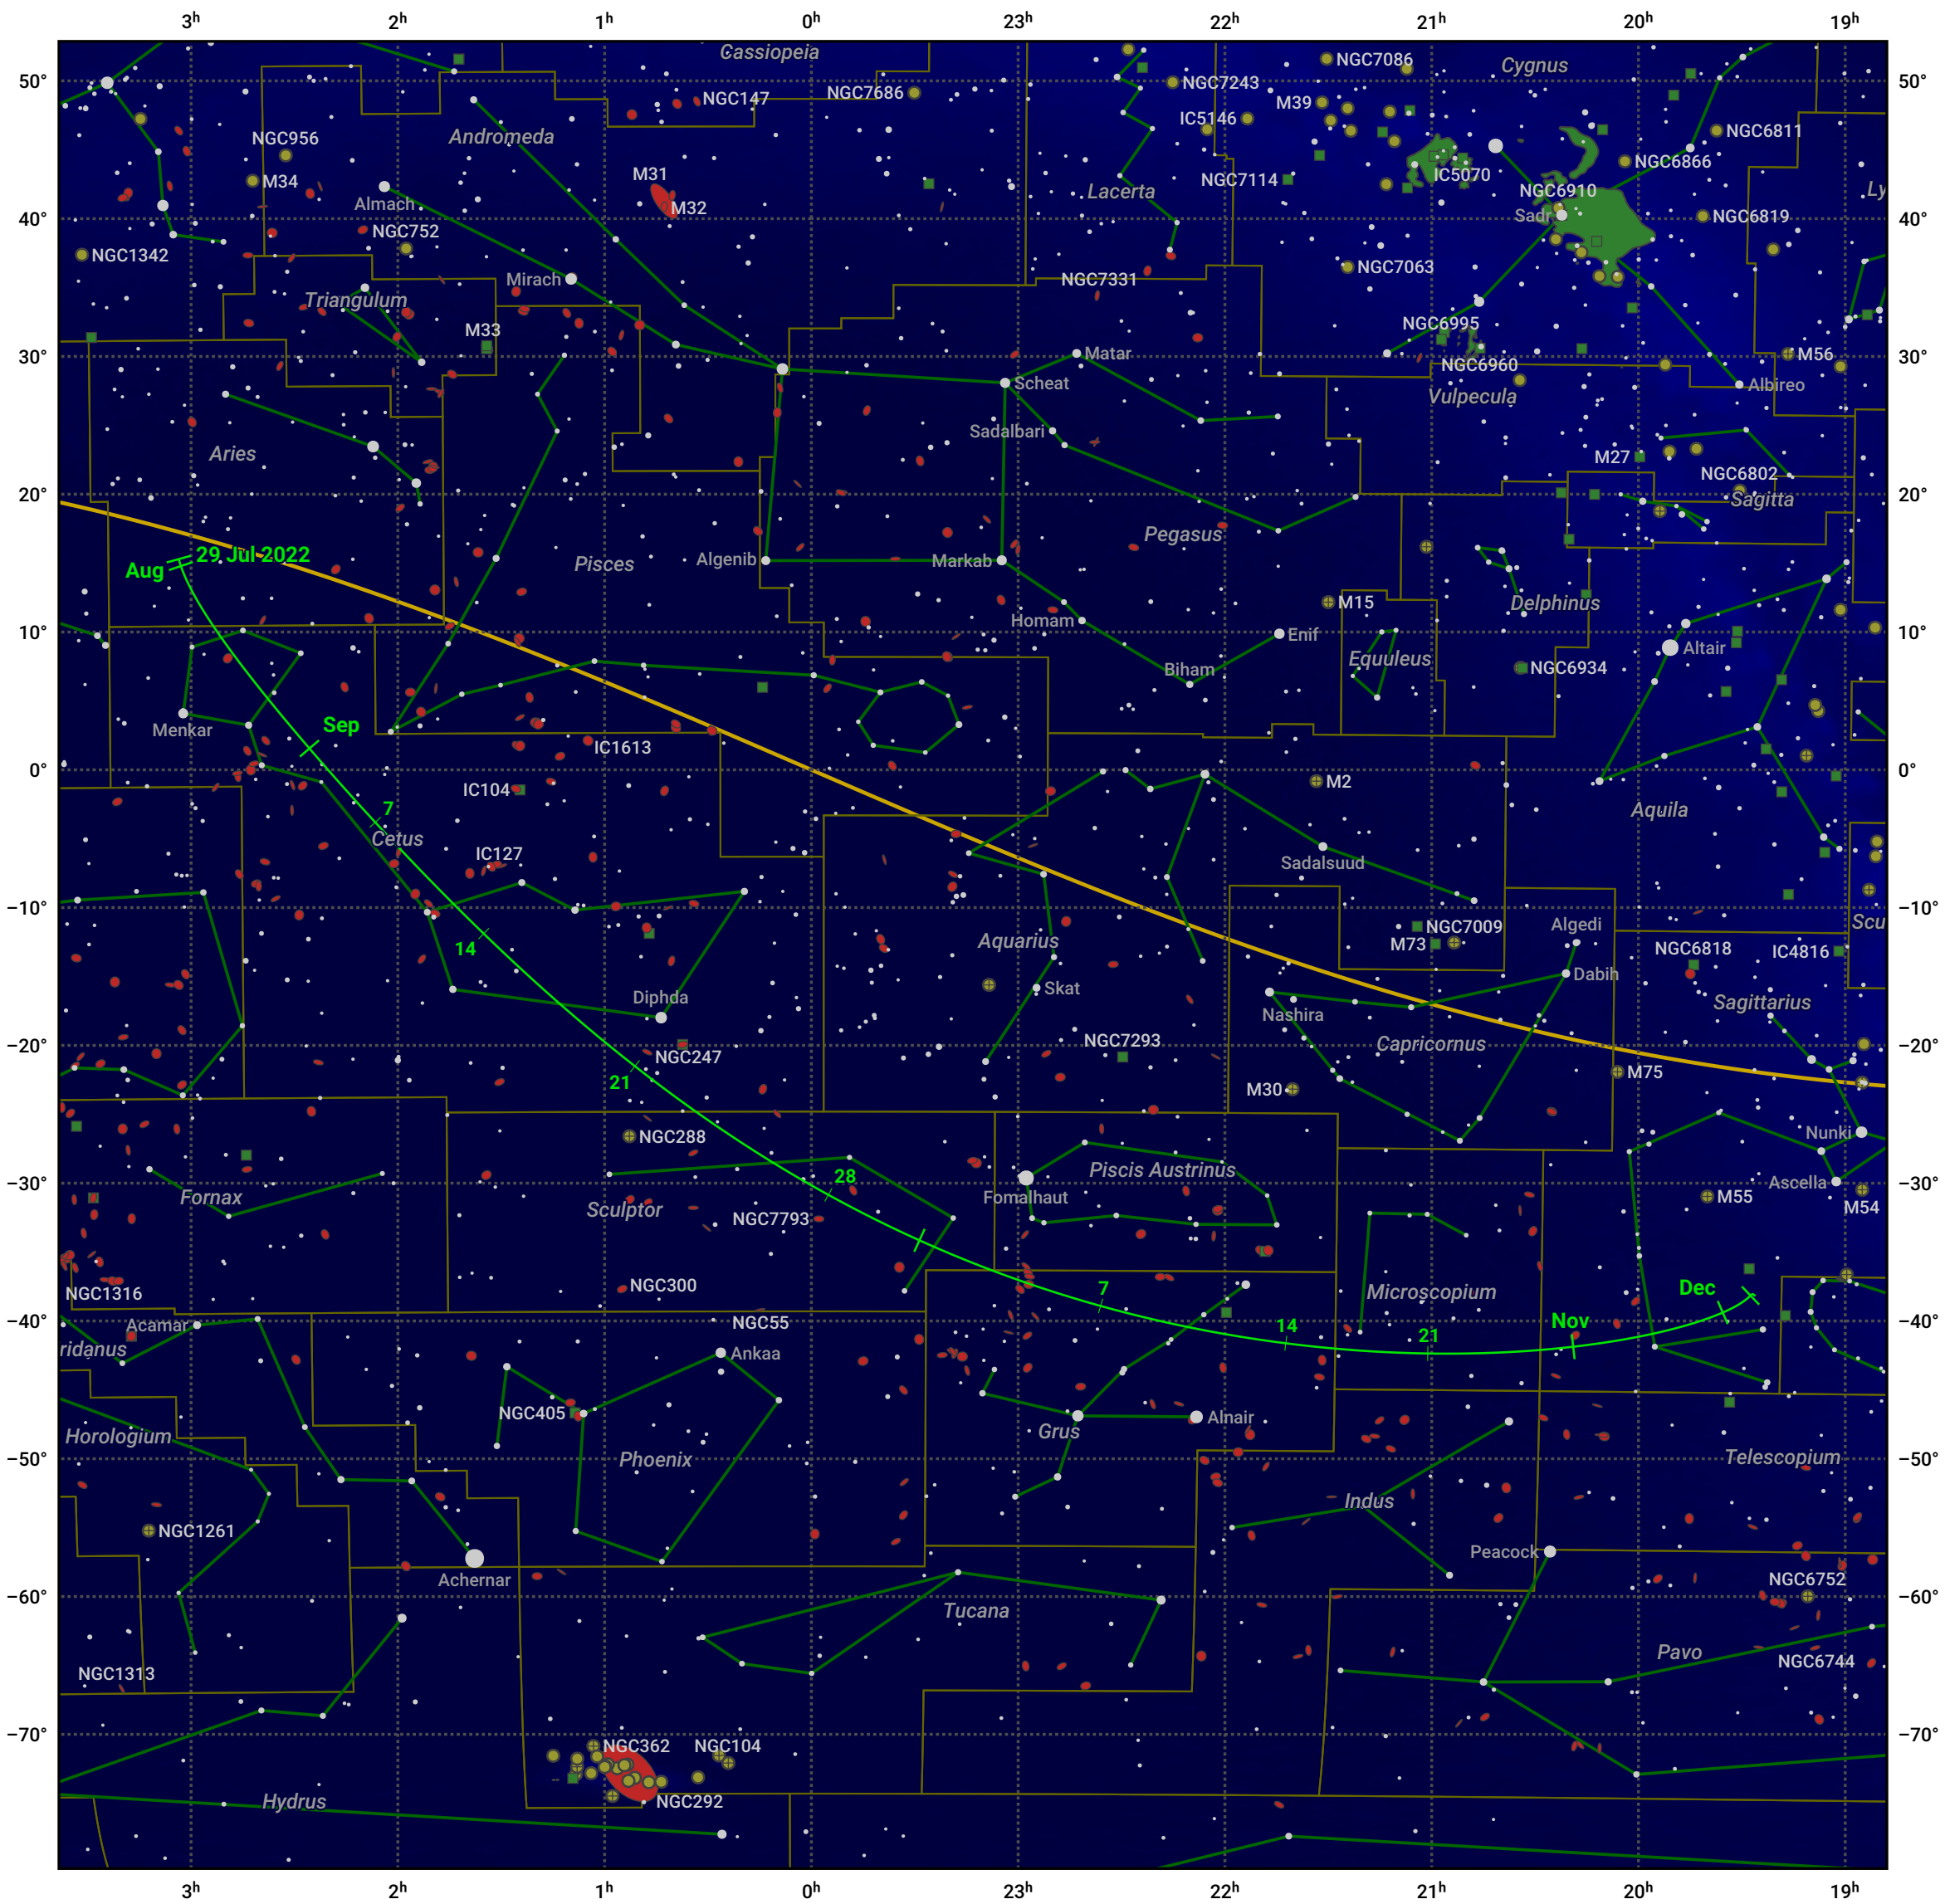

The path of C/2022 P1 (NEOWISE) starting on 29 Jul 2022

© Dominic Ford 2011–2024. Date markers placed at midnight UTC. Downloaded from <https://in-the-sky.org>

Magnitude scale: • 6.0 • 5.0 • 4.0 • 3.0 • 2.0 • 1.0 • 0.0

— Ecliptic Plane

● Galaxy ■ Bright nebula ● Open cluster ● Globular cluster

Date	Mag
2022 Aug 9	15.7
2022 Aug 19	14.6
2022 Aug 28	13.6
2022 Sep 1	13.1
2022 Sep 6	12.5
2022 Sep 16	11.5
2022 Sep 30	10.4
2022 Nov 1	10.1
2023 Jan 1	11.5
2023 Jan 22	12.5