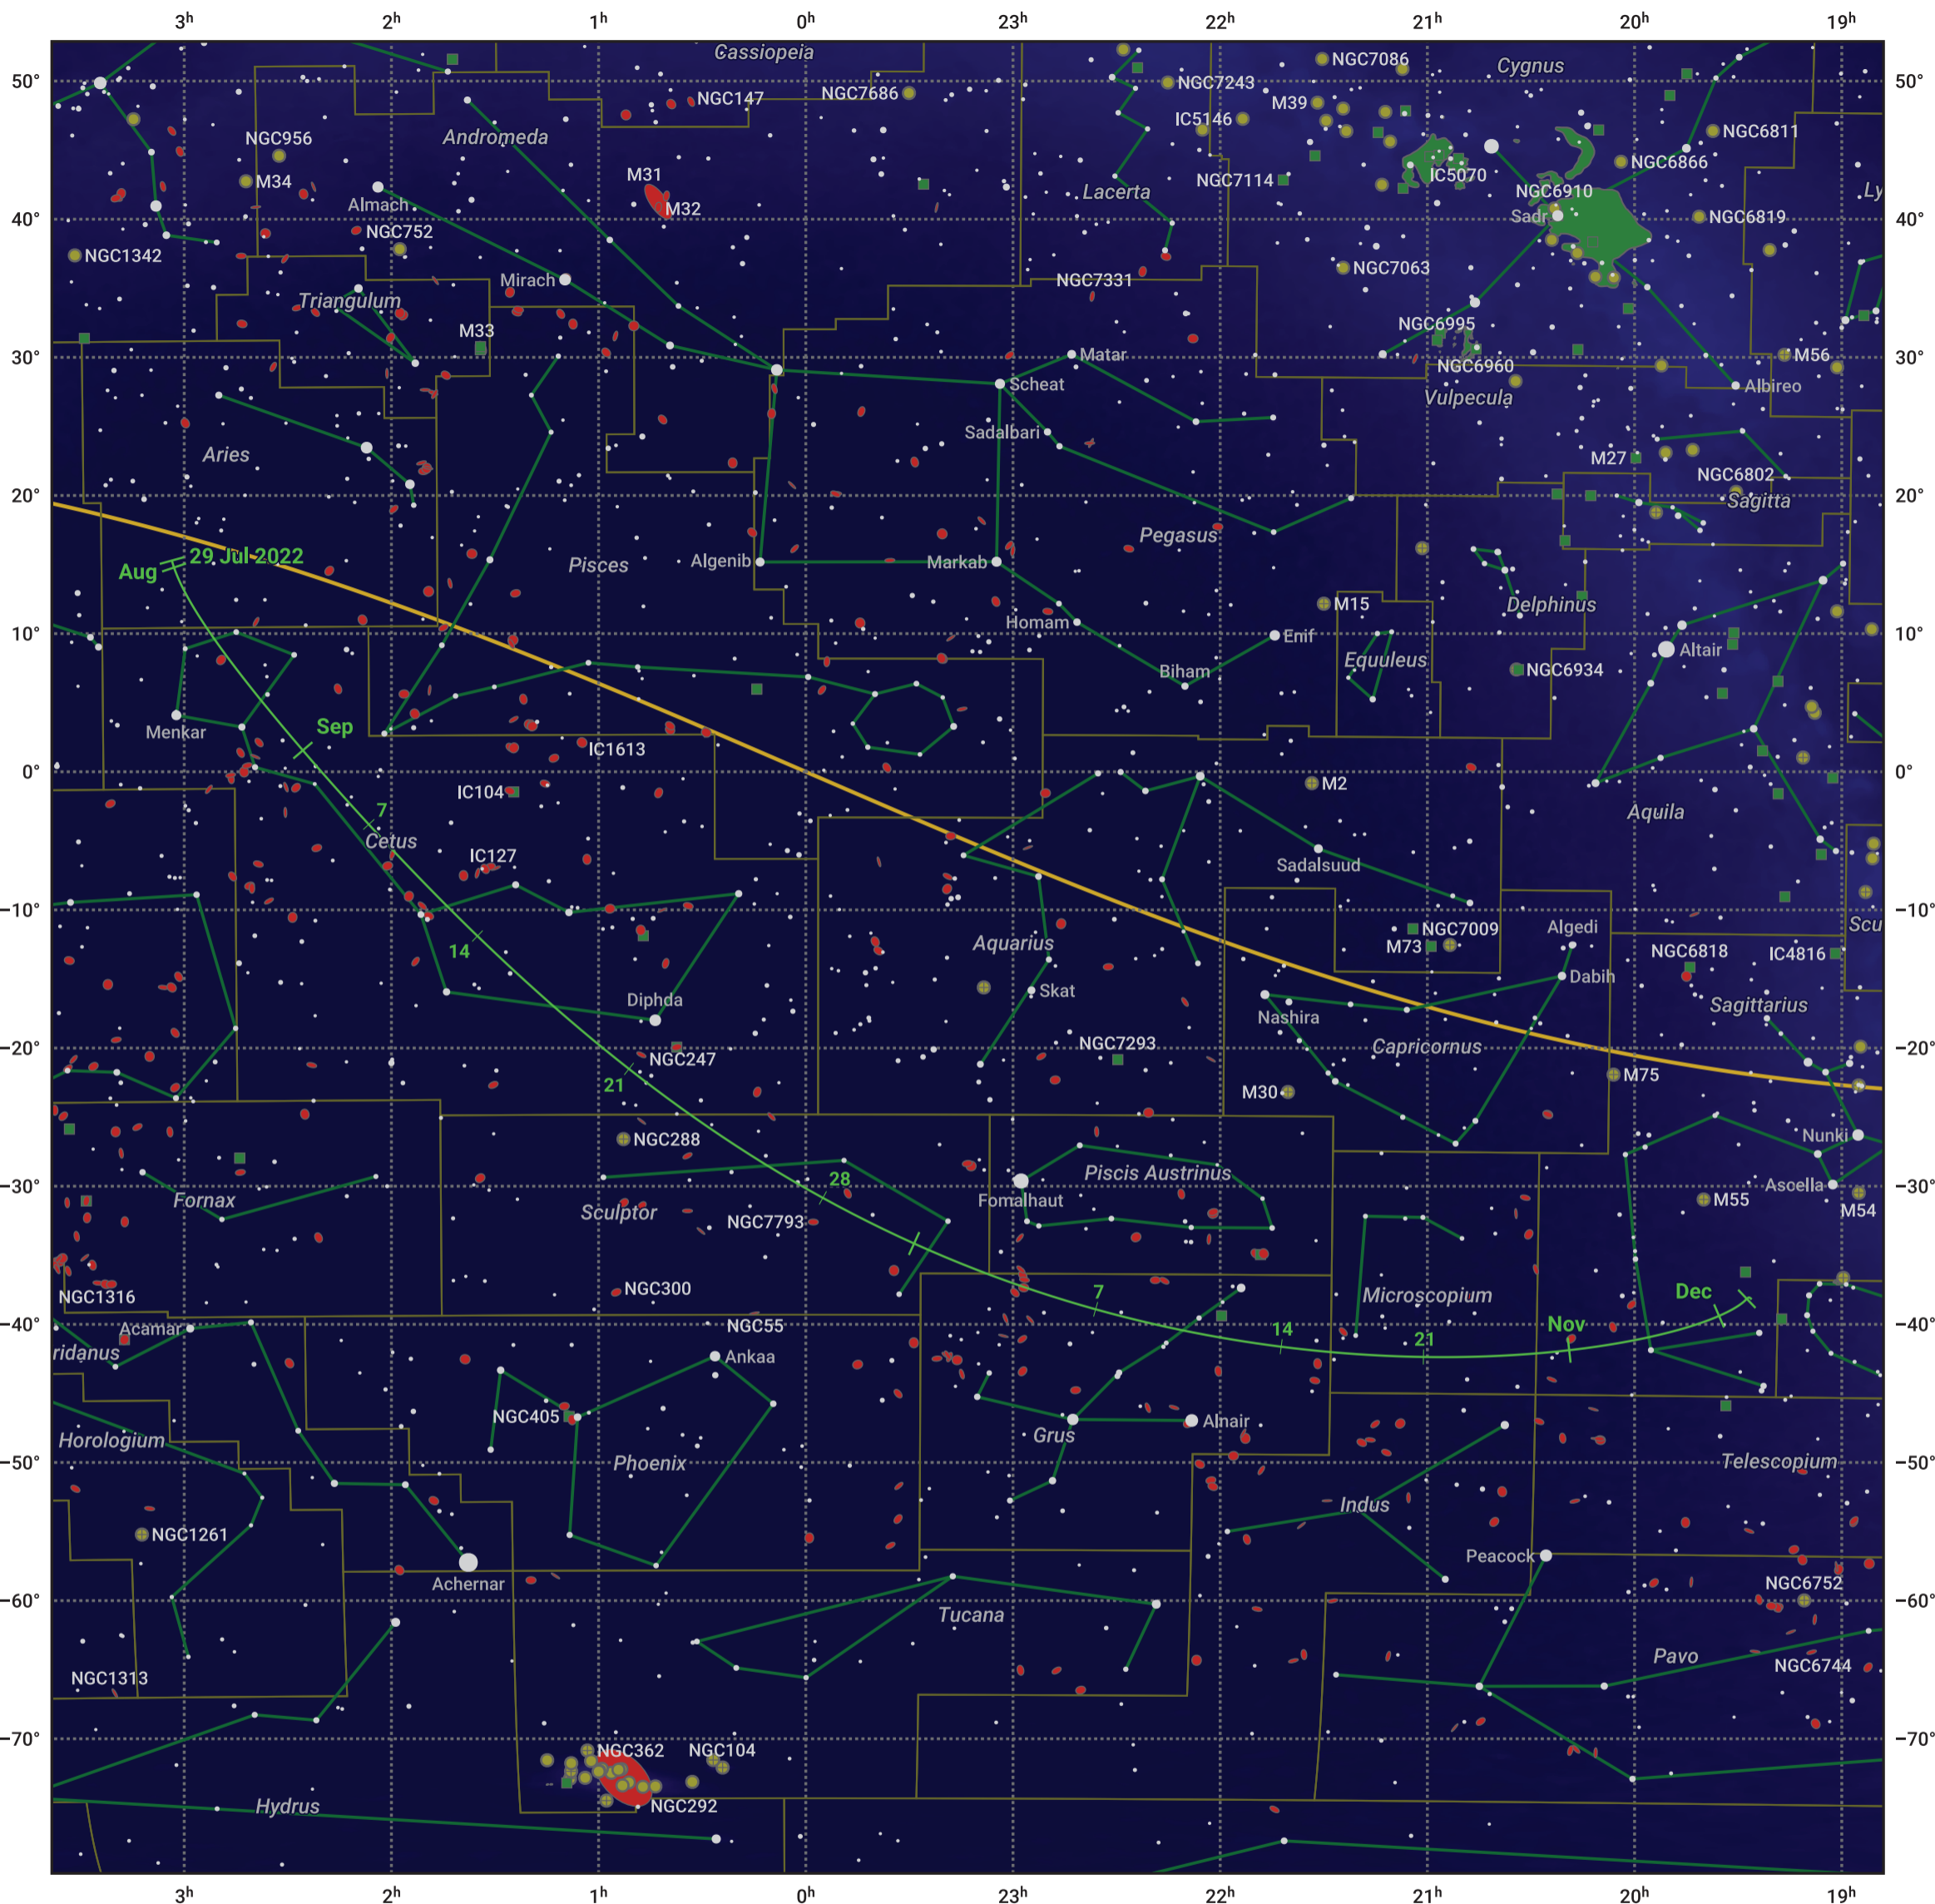

# The path of C/2022 P1 (NEOWISE) starting on 29 Jul 2022

© Dominic Ford 2011–2024. Date markers placed at midnight UTC. Downloaded from <https://in-the-sky.org>

Magnitude scale: ● 6.0 ● 5.0 ● 4.0 ● 3.0 ● 2.0 ● 1.0 ● 0.0

— Ecliptic Plane

● Galaxy ● Bright nebula ● Open cluster ● Globular cluster

Date	Mag
2022 Aug 9	15.7
2022 Aug 19	14.6
2022 Aug 28	13.6
2022 Sep 1	13.1
2022 Sep 6	12.5
2022 Sep 16	11.5
2022 Sep 30	10.4
2022 Nov 1	10.1
2023 Jan 1	11.5
2023 Jan 22	12.5