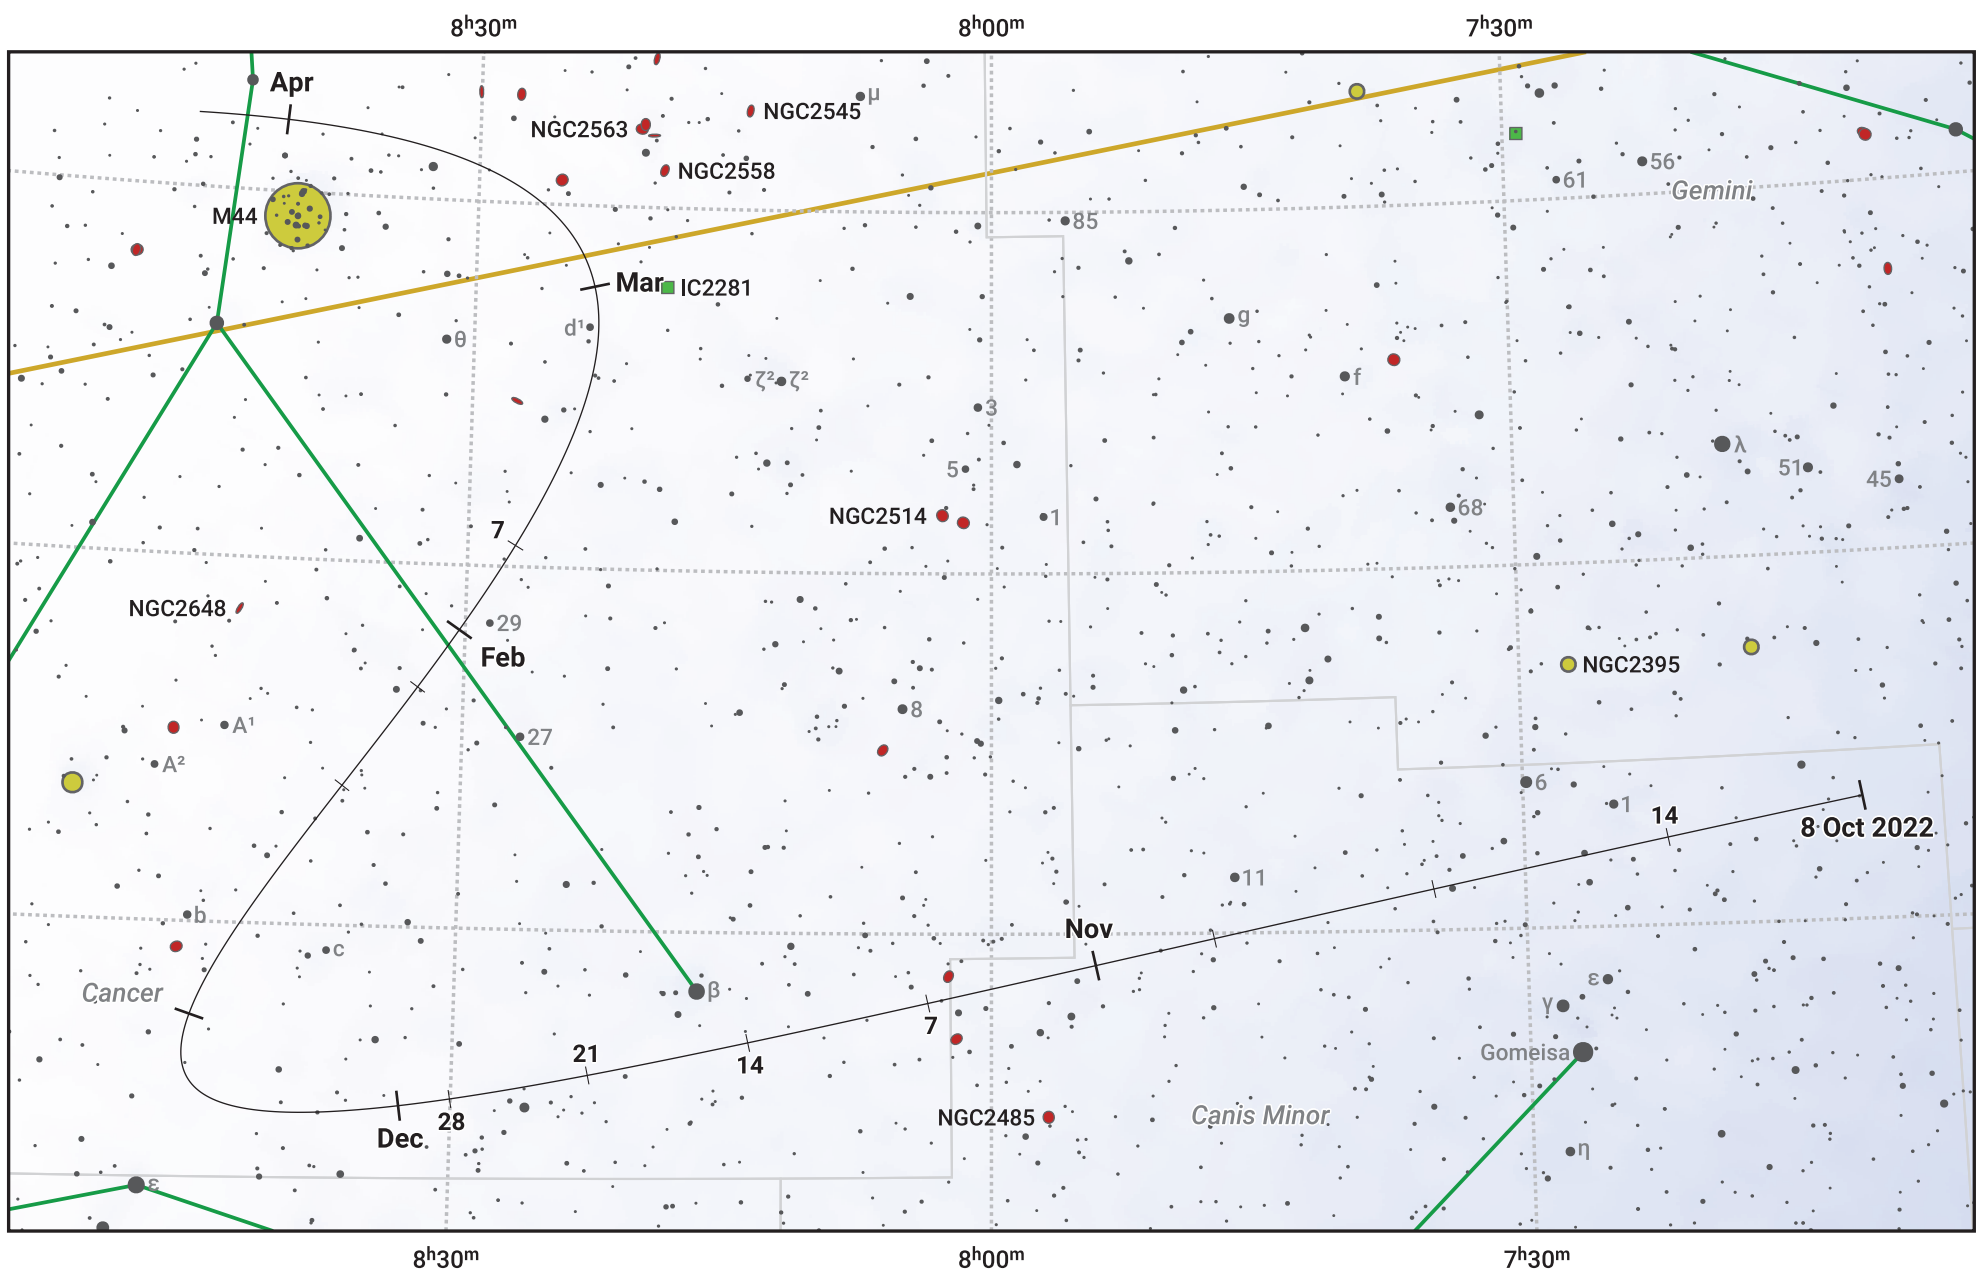

The path of 118P/Shoemaker-Levy starting on 8 Oct 2022

© Dominic Ford 2011–2024. Date markers placed at midnight UTC. Downloaded from <https://in-the-sky.org>

Magnitude scale: 9.0 8.0 7.0 6.0 5.0 4.0 3.0 2.0

— Ecliptic Plane

- Galaxy
- Bright nebula
- Open cluster
- ⊕ Globular cluster

Date	Mag
2022 Nov 1	11.5
2022 Dec 7	11.0
2023 Jan 1	10.8
2023 Mar 1	11.6
2023 Mar 16	12.0