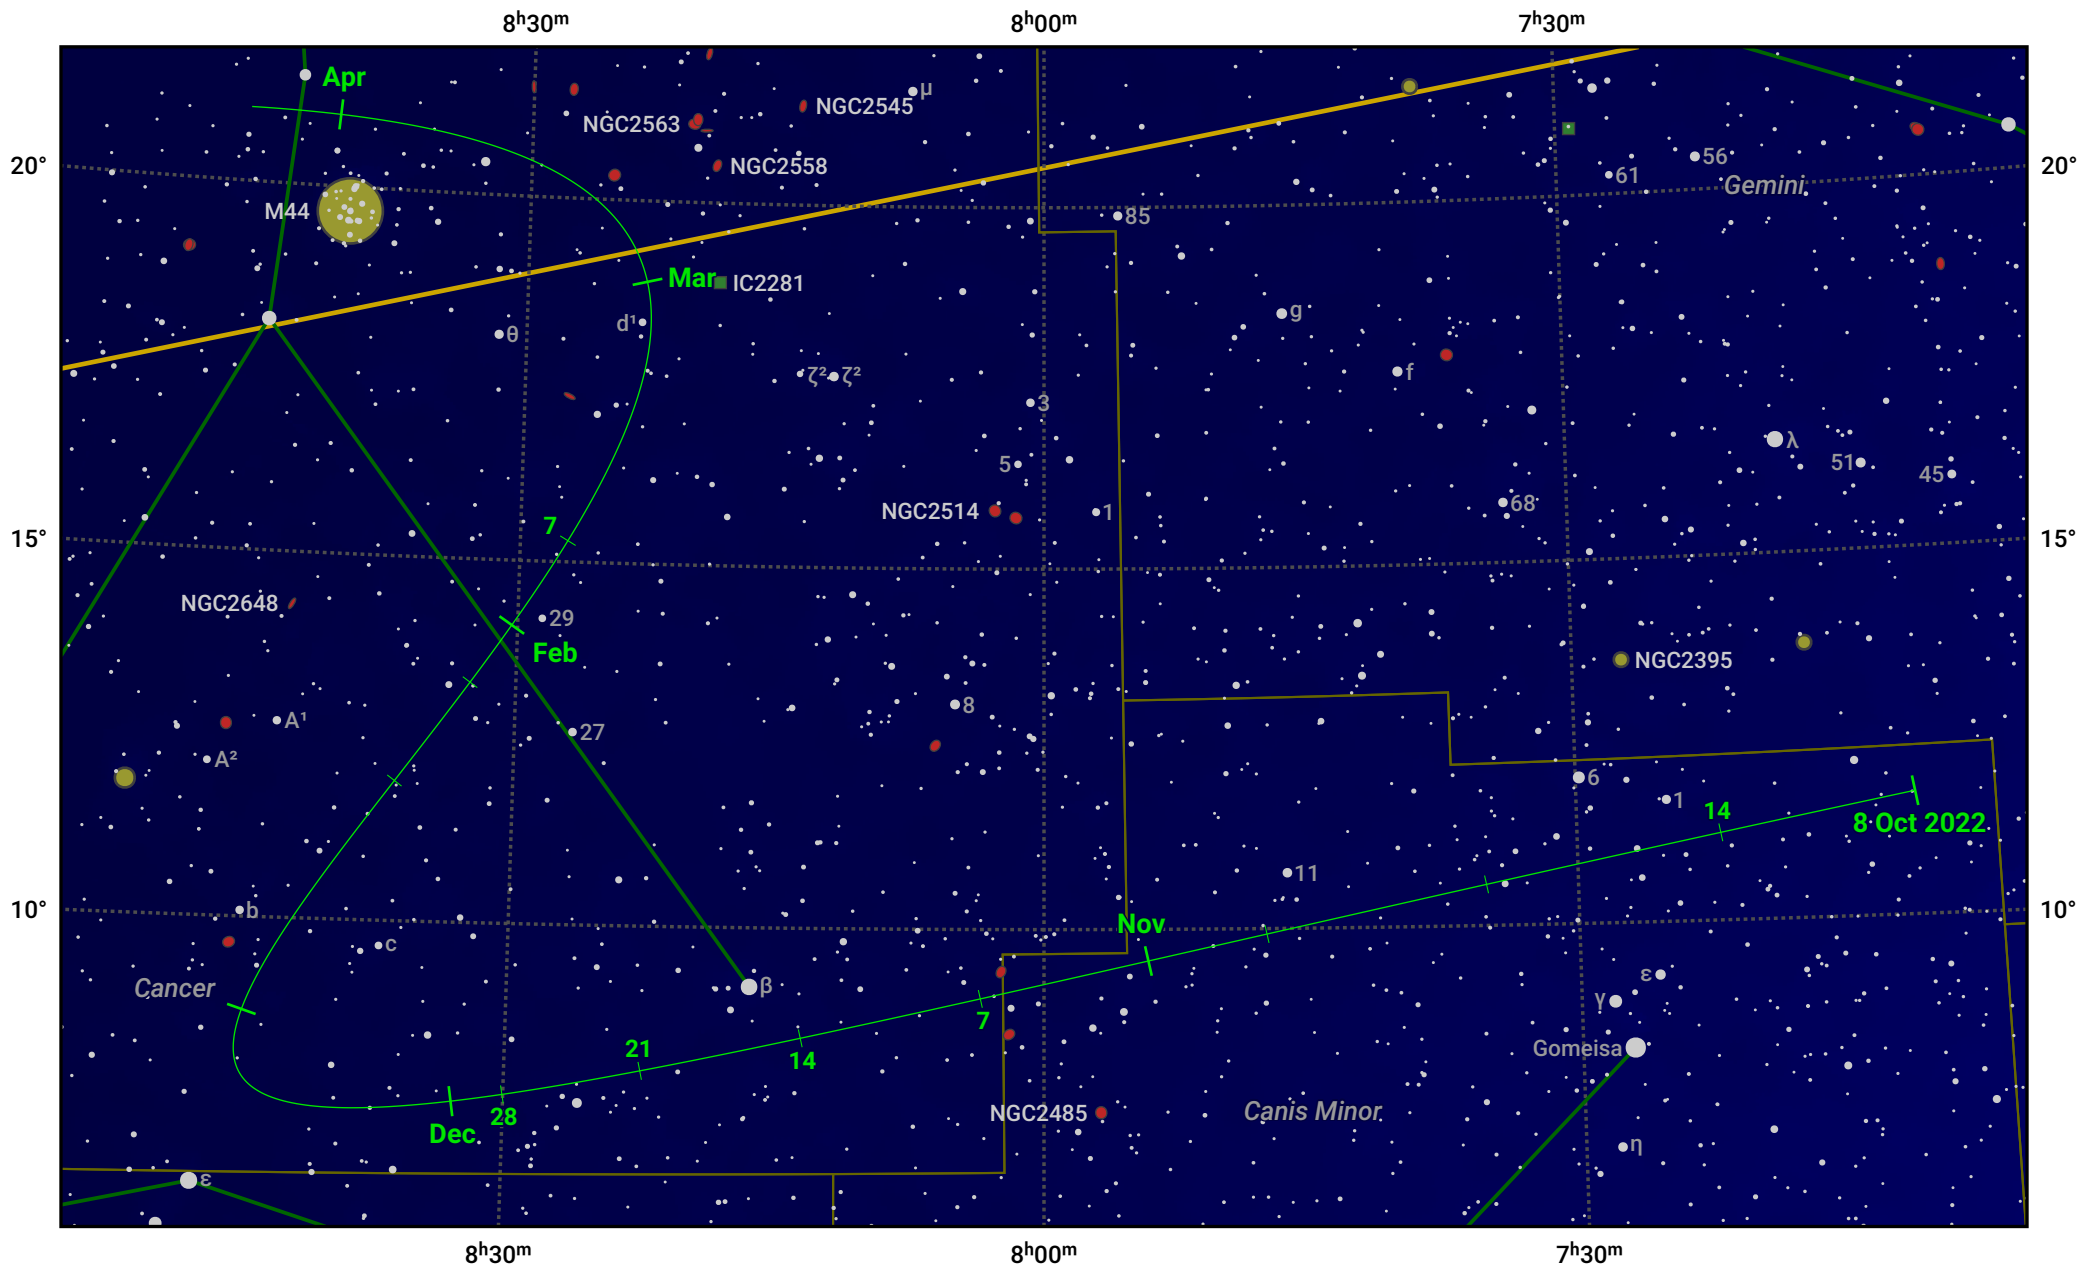

The path of 118P/Shoemaker-Levy starting on 8 Oct 2022

© Dominic Ford 2011–2024. Date markers placed at midnight UTC. Downloaded from <https://in-the-sky.org>

Magnitude scale: ● 9.0 ● 8.0 ● 7.0 ● 6.0 ● 5.0 ● 4.0 ● 3.0 ● 2.0

— Ecliptic Plane

● Galaxy ■ Bright nebula ● Open cluster ● Globular cluster

Date	Mag
2022 Nov 1	11.5
2022 Dec 7	11.0
2023 Jan 1	10.8
2023 Mar 1	11.6
2023 Mar 16	12.0