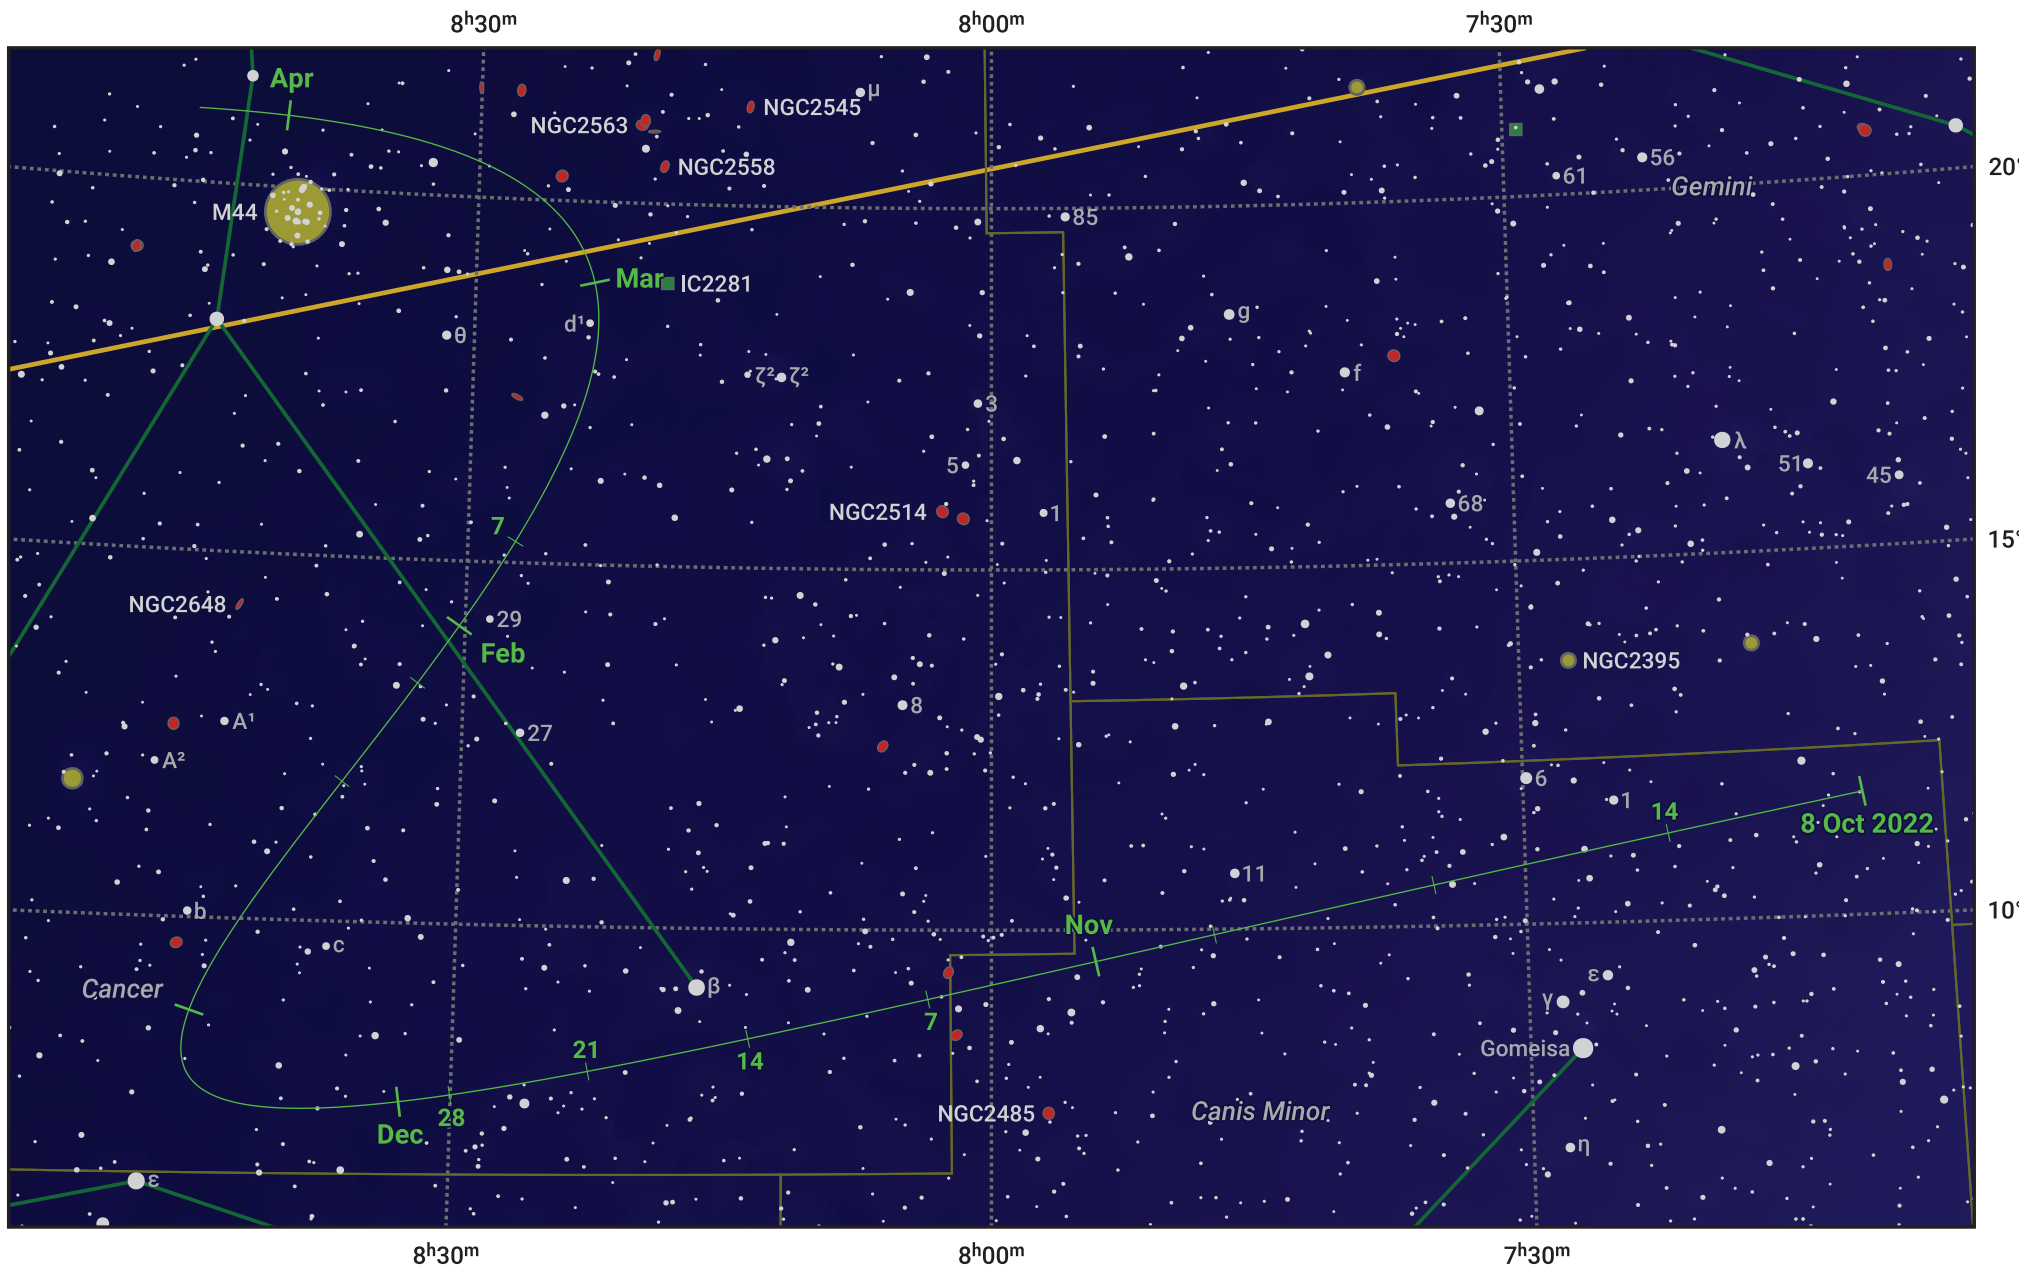

# The path of 118P/Shoemaker-Levy starting on 8 Oct 2022

© Dominic Ford 2011–2024. Date markers placed at midnight UTC. Downloaded from <https://in-the-sky.org>

Magnitude scale: ● 9.0 ● 8.0 ● 7.0 ● 6.0 ● 5.0 ● 4.0 ● 3.0 ● 2.0

— Ecliptic Plane

- Galaxy
- Bright nebula
- Open cluster
- ⊕ Globular cluster

Date	Mag
2022 Nov 1	11.5
2022 Dec 7	11.0
2023 Jan 1	10.8
2023 Mar 1	11.6
2023 Mar 16	12.0