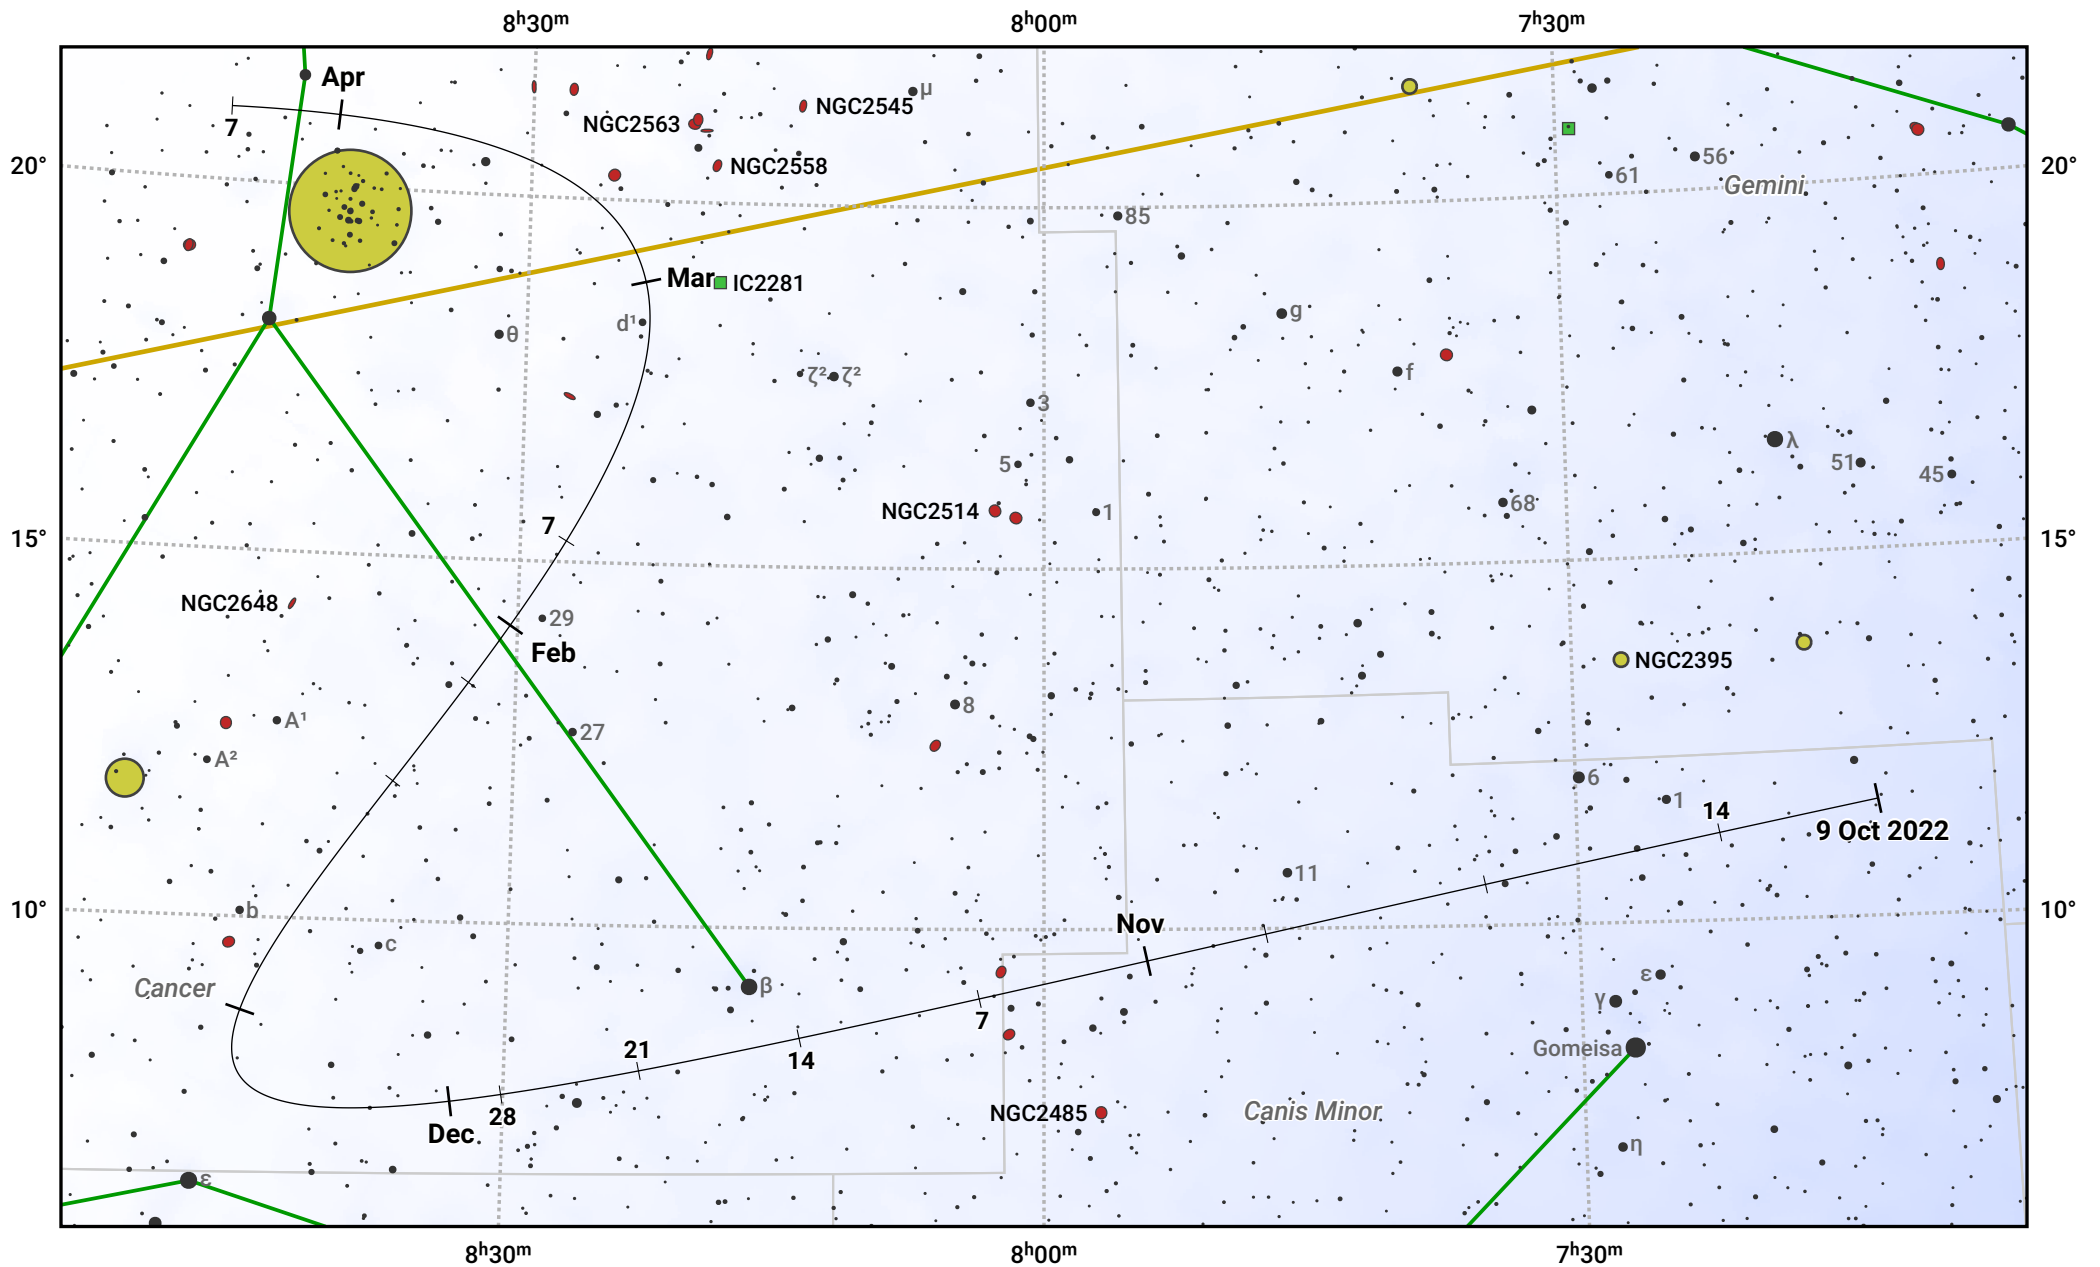

The path of 118P/Shoemaker-Levy starting on 9 Oct 2022

© Dominic Ford 2011–2024. Date markers placed at midnight UTC. Downloaded from <https://in-the-sky.org>

Magnitude scale: 9.0 8.0 7.0 6.0 5.0 4.0 3.0 2.0

— Ecliptic Plane

Galaxy Bright nebula Open cluster Globular cluster

Date	Mag
2022 Nov 1	11.5
2022 Dec 8	11.0
2023 Jan 1	10.8
2023 Mar 1	11.6
2023 Mar 15	12.0