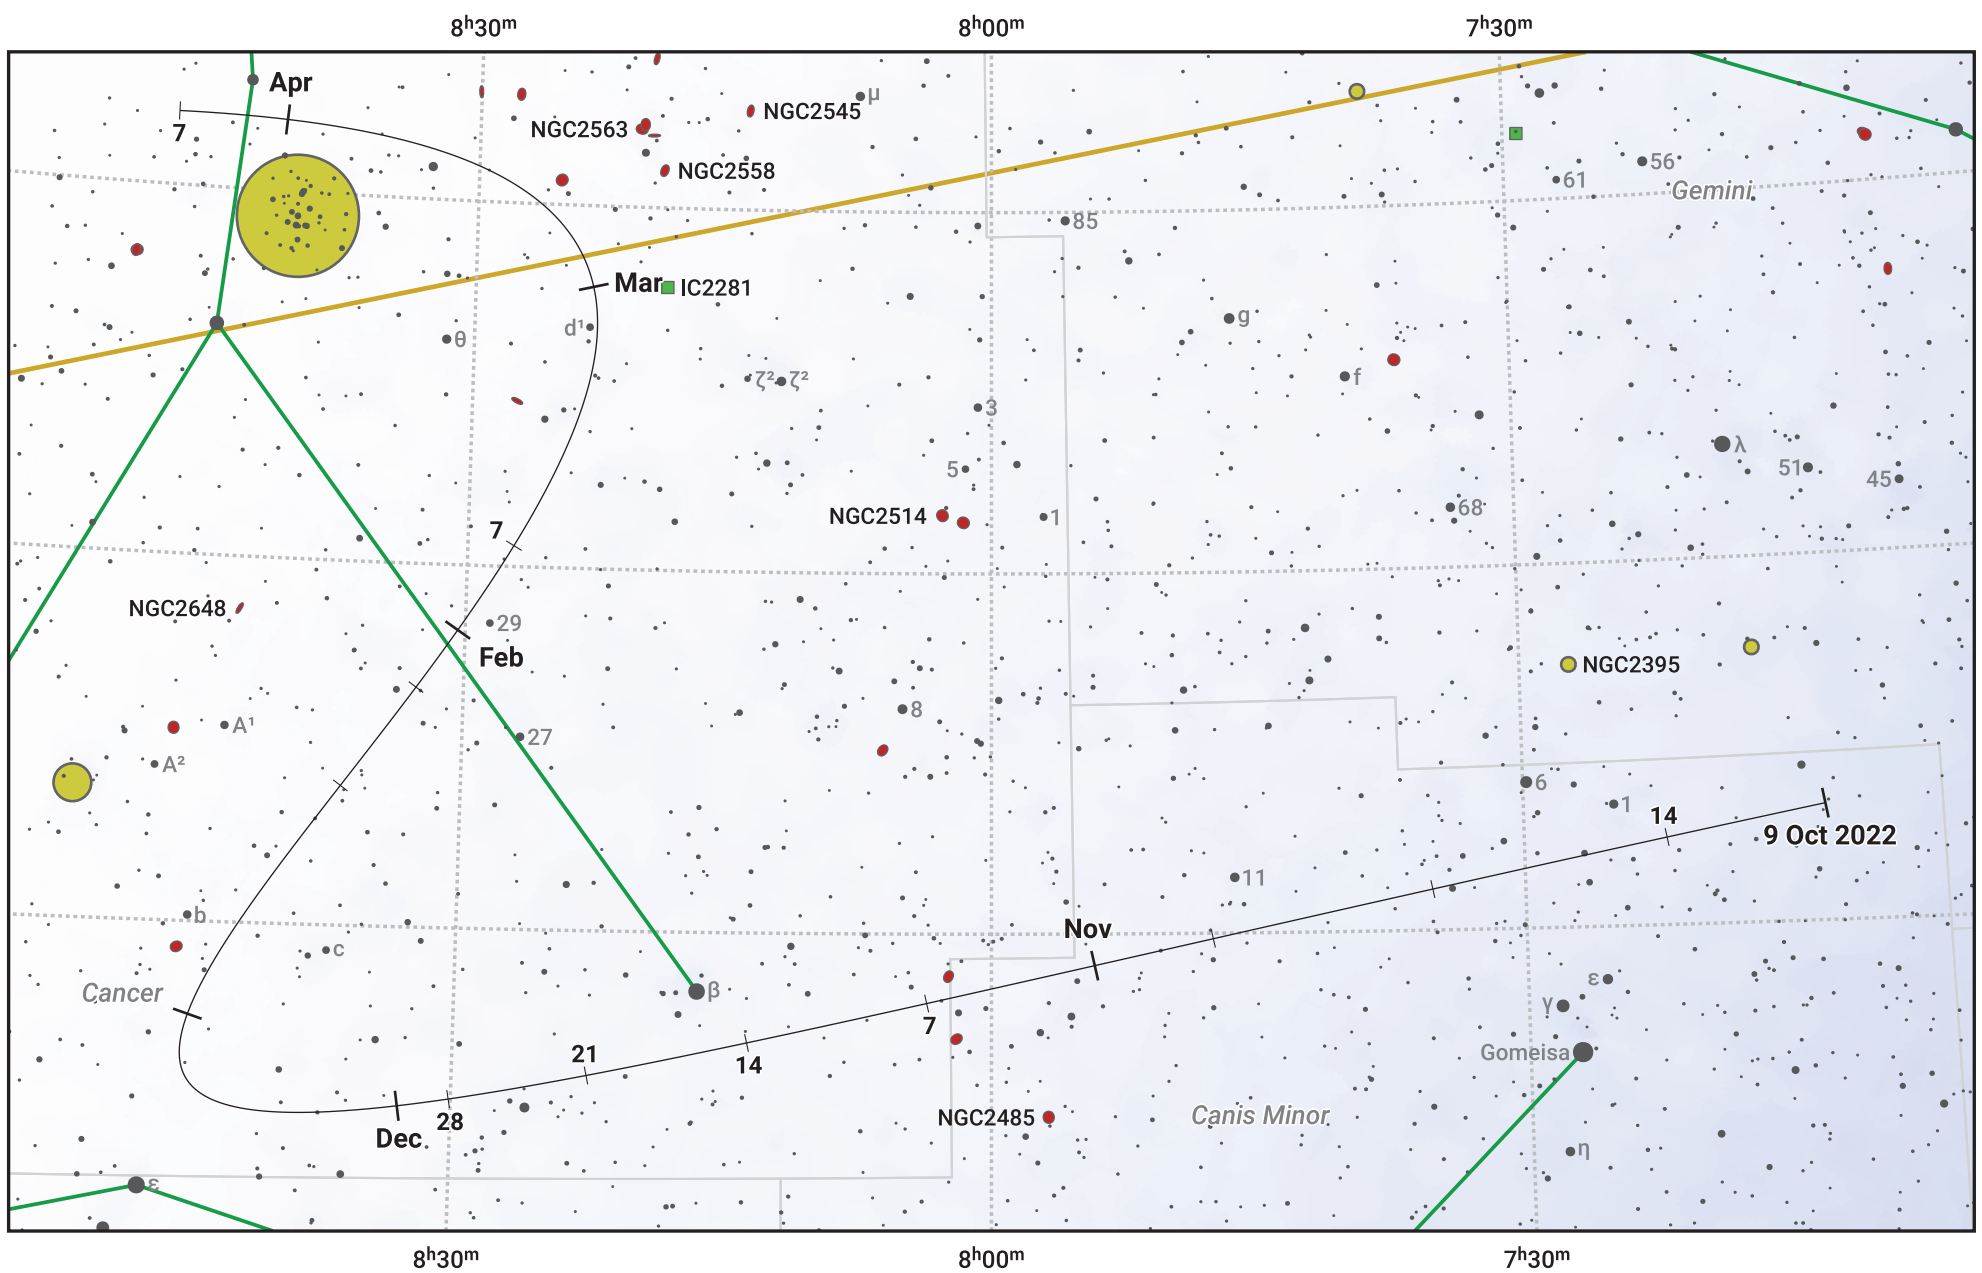

The path of 118P/Shoemaker-Levy starting on 9 Oct 2022

© Dominic Ford 2011–2024. Date markers placed at midnight UTC. Downloaded from <https://in-the-sky.org>

Magnitude scale: 9.0 8.0 7.0 6.0 5.0 4.0 3.0 2.0

— Ecliptic Plane

- Galaxy
- Bright nebula
- Open cluster
- ⊕ Globular cluster

Date	Mag
2022 Nov 1	11.5
2022 Dec 8	11.0
2023 Jan 1	10.8
2023 Mar 1	11.6
2023 Mar 15	12.0