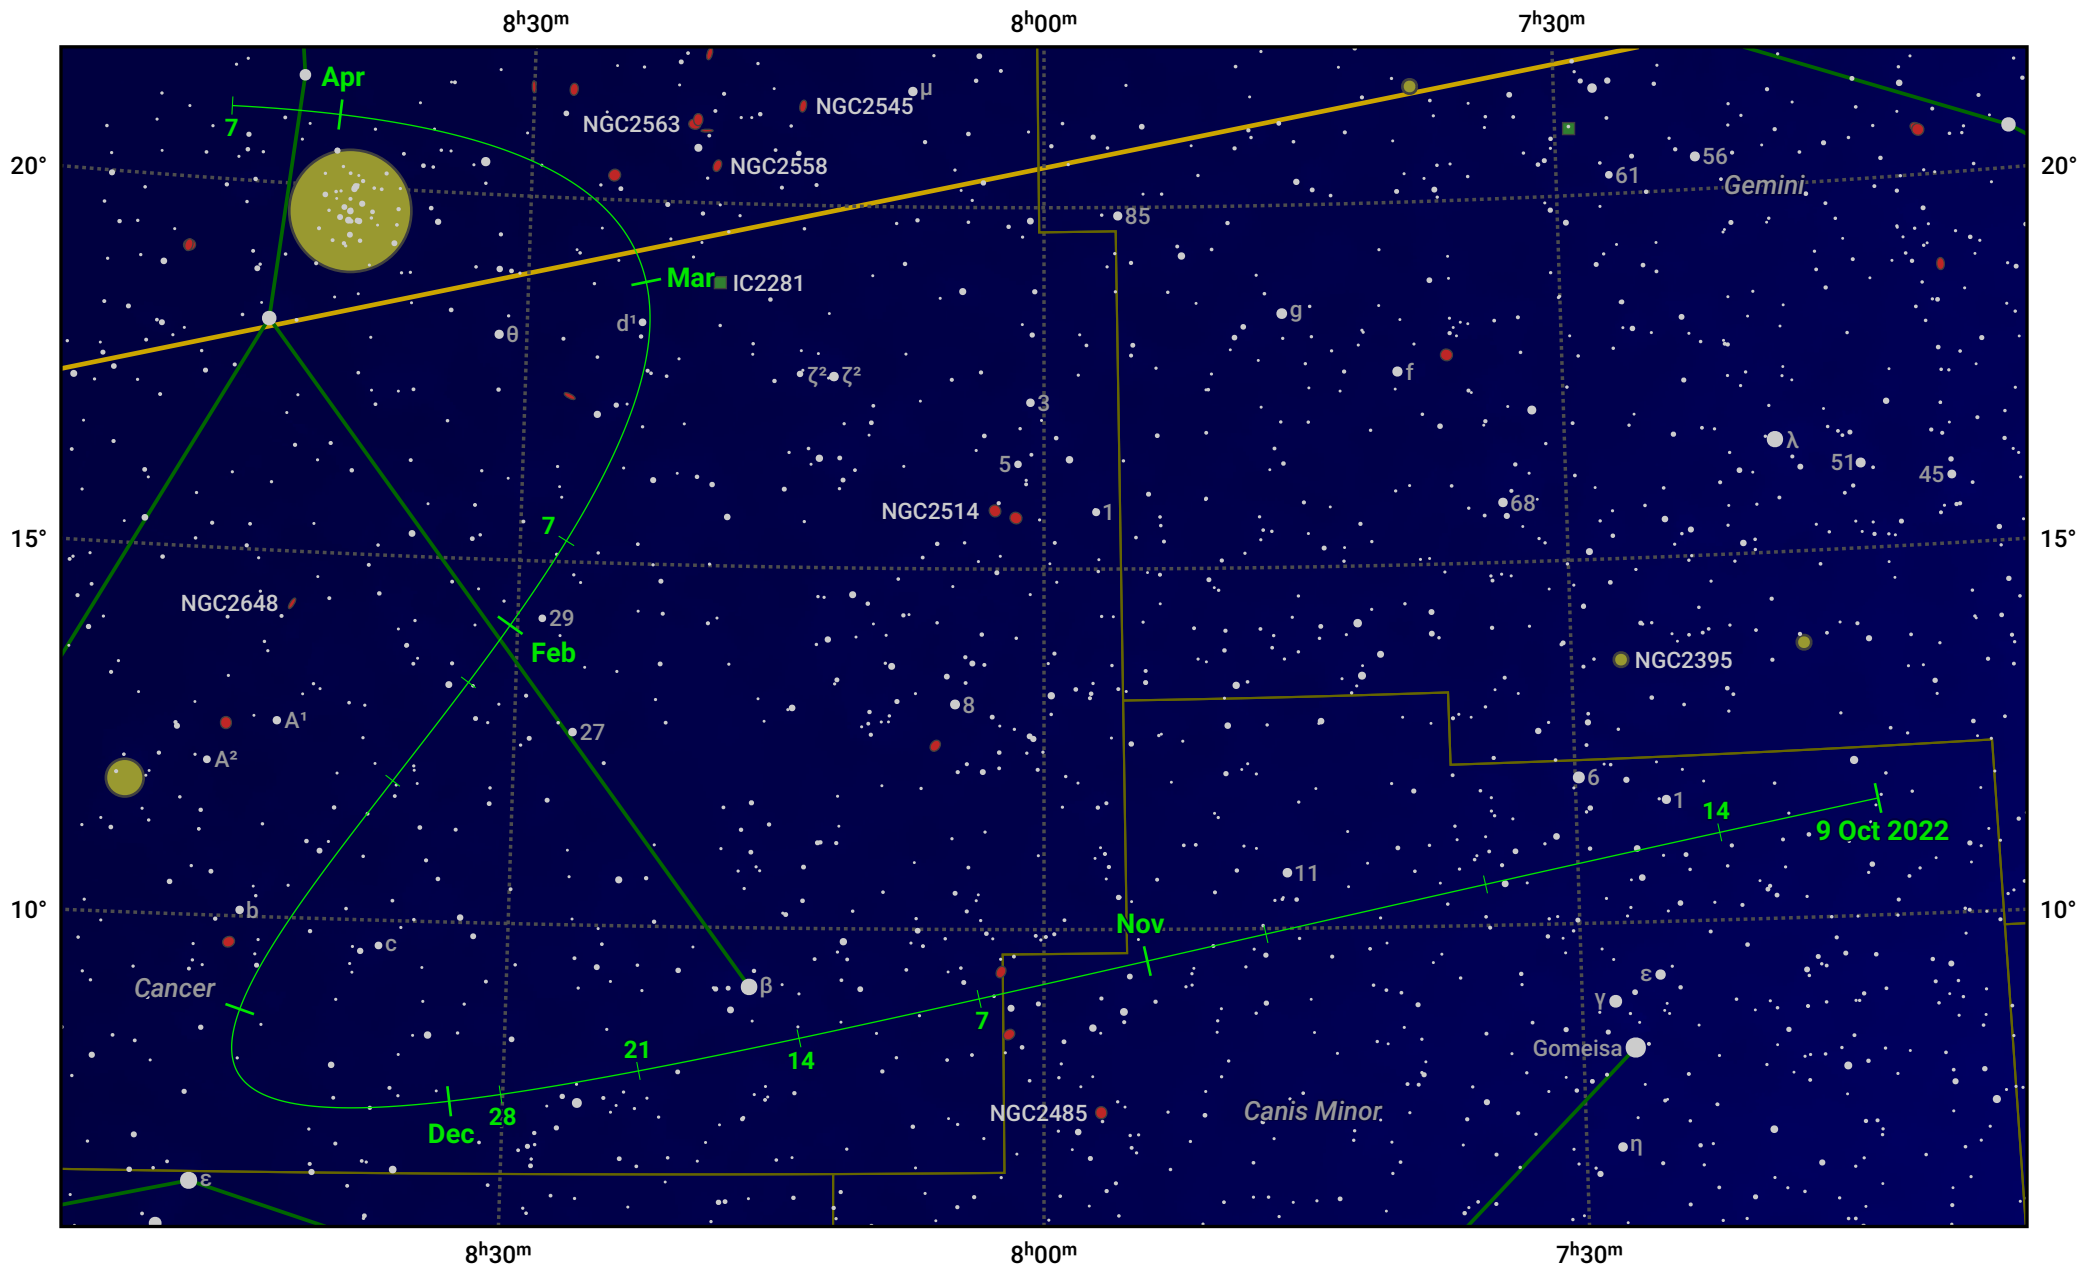

The path of 118P/Shoemaker-Levy starting on 9 Oct 2022

© Dominic Ford 2011–2024. Date markers placed at midnight UTC. Downloaded from <https://in-the-sky.org>

Magnitude scale: ● 9.0 ● 8.0 ● 7.0 ● 6.0 ● 5.0 ● 4.0 ● 3.0 ● 2.0

— Ecliptic Plane

● Galaxy ■ Bright nebula ● Open cluster ● Globular cluster

Date	Mag
2022 Nov 1	11.5
2022 Dec 8	11.0
2023 Jan 1	10.8
2023 Mar 1	11.6
2023 Mar 15	12.0