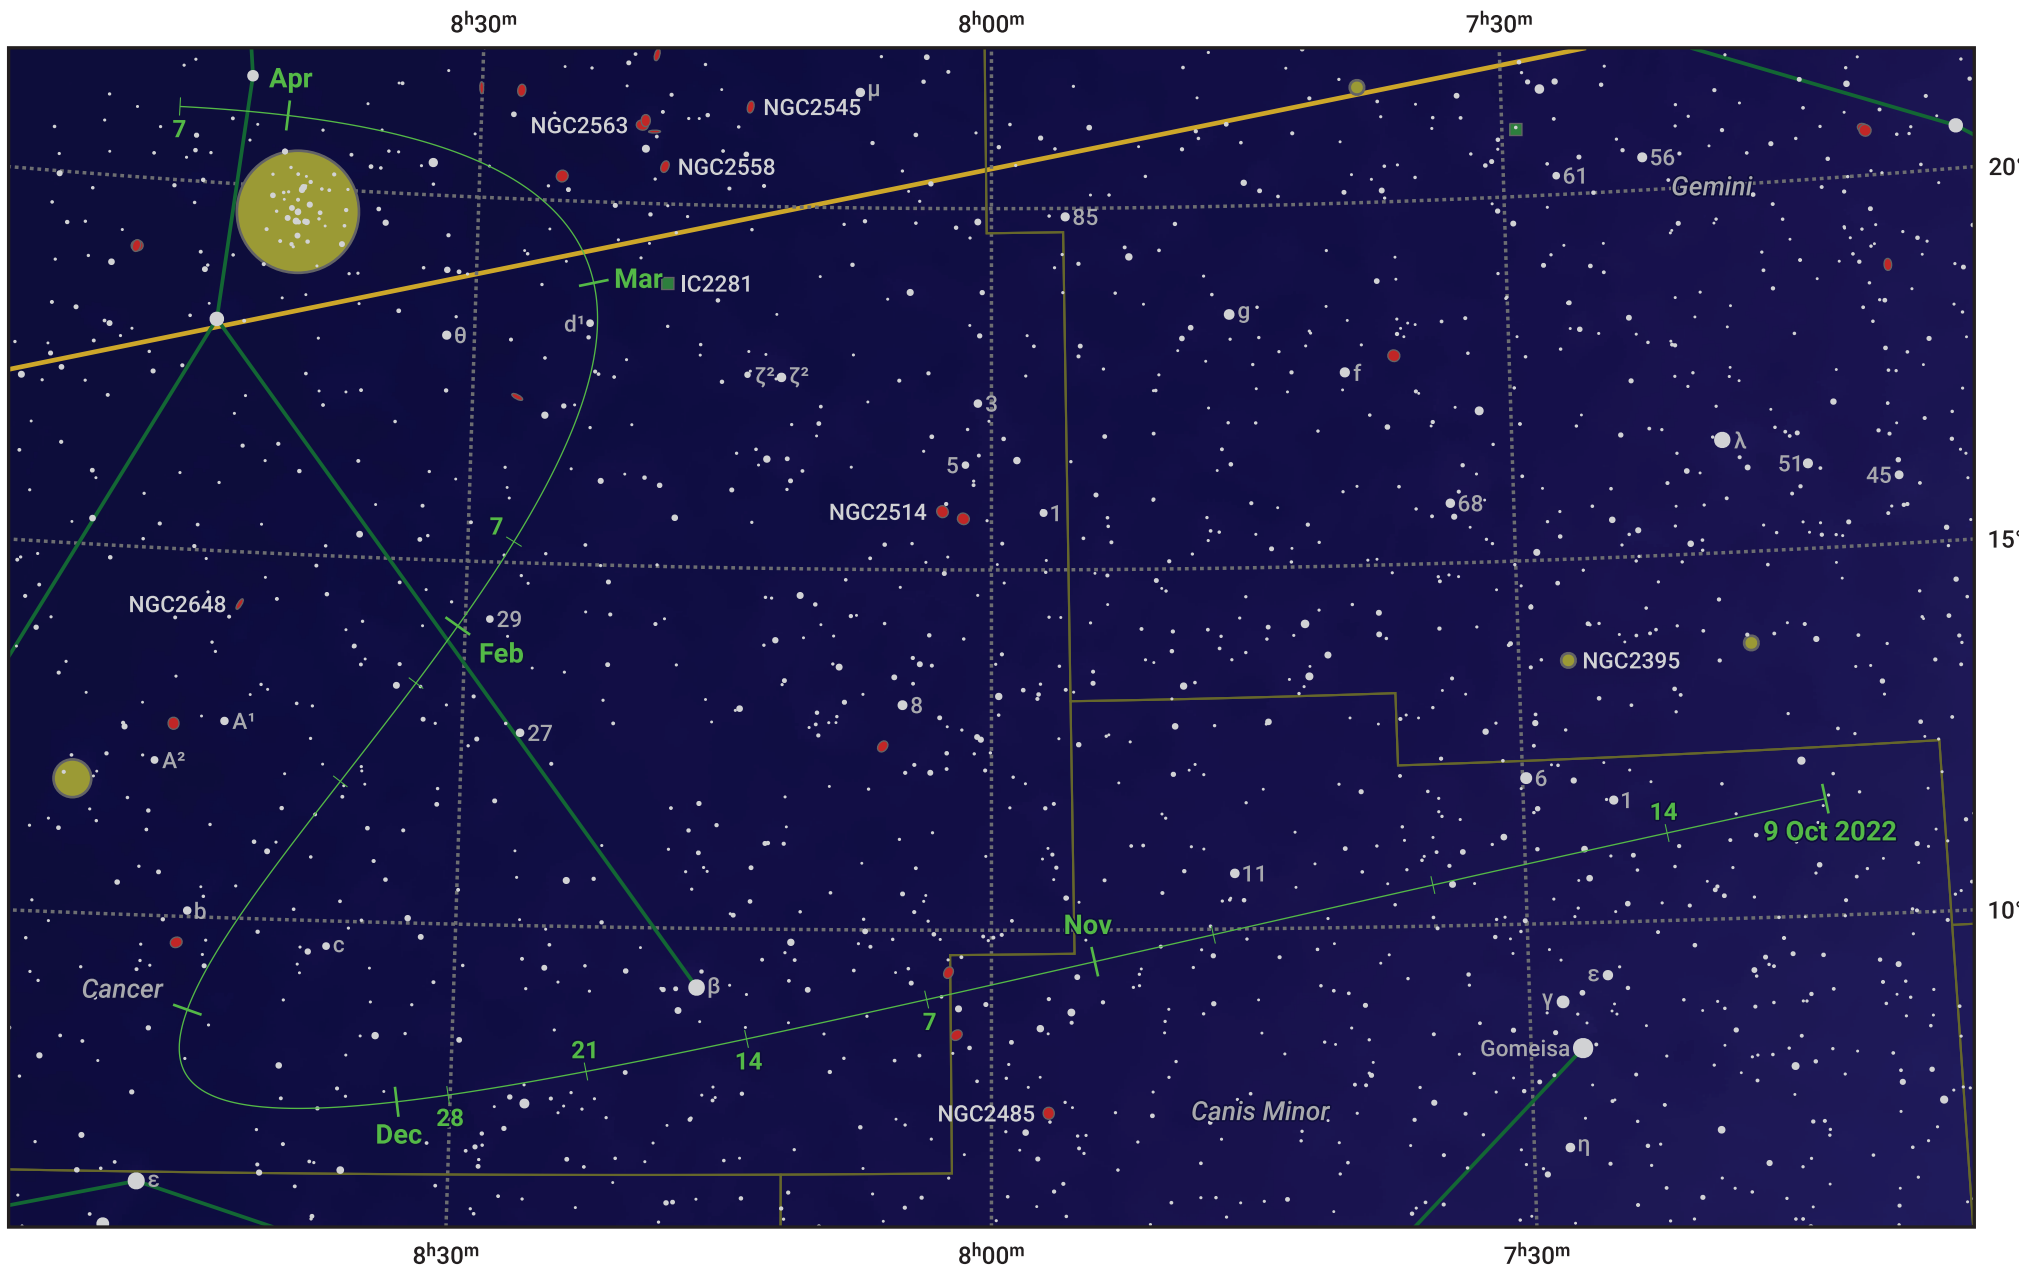

The path of 118P/Shoemaker-Levy starting on 9 Oct 2022

© Dominic Ford 2011–2024. Date markers placed at midnight UTC. Downloaded from <https://in-the-sky.org>

Magnitude scale: ● 9.0 ● 8.0 ● 7.0 ● 6.0 ● 5.0 ● 4.0 ● 3.0 ● 2.0

— Ecliptic Plane

- Galaxy
- Bright nebula
- Open cluster
- ⊕ Globular cluster

Date	Mag
2022 Nov 1	11.5
2022 Dec 8	11.0
2023 Jan 1	10.8
2023 Mar 1	11.6
2023 Mar 15	12.0