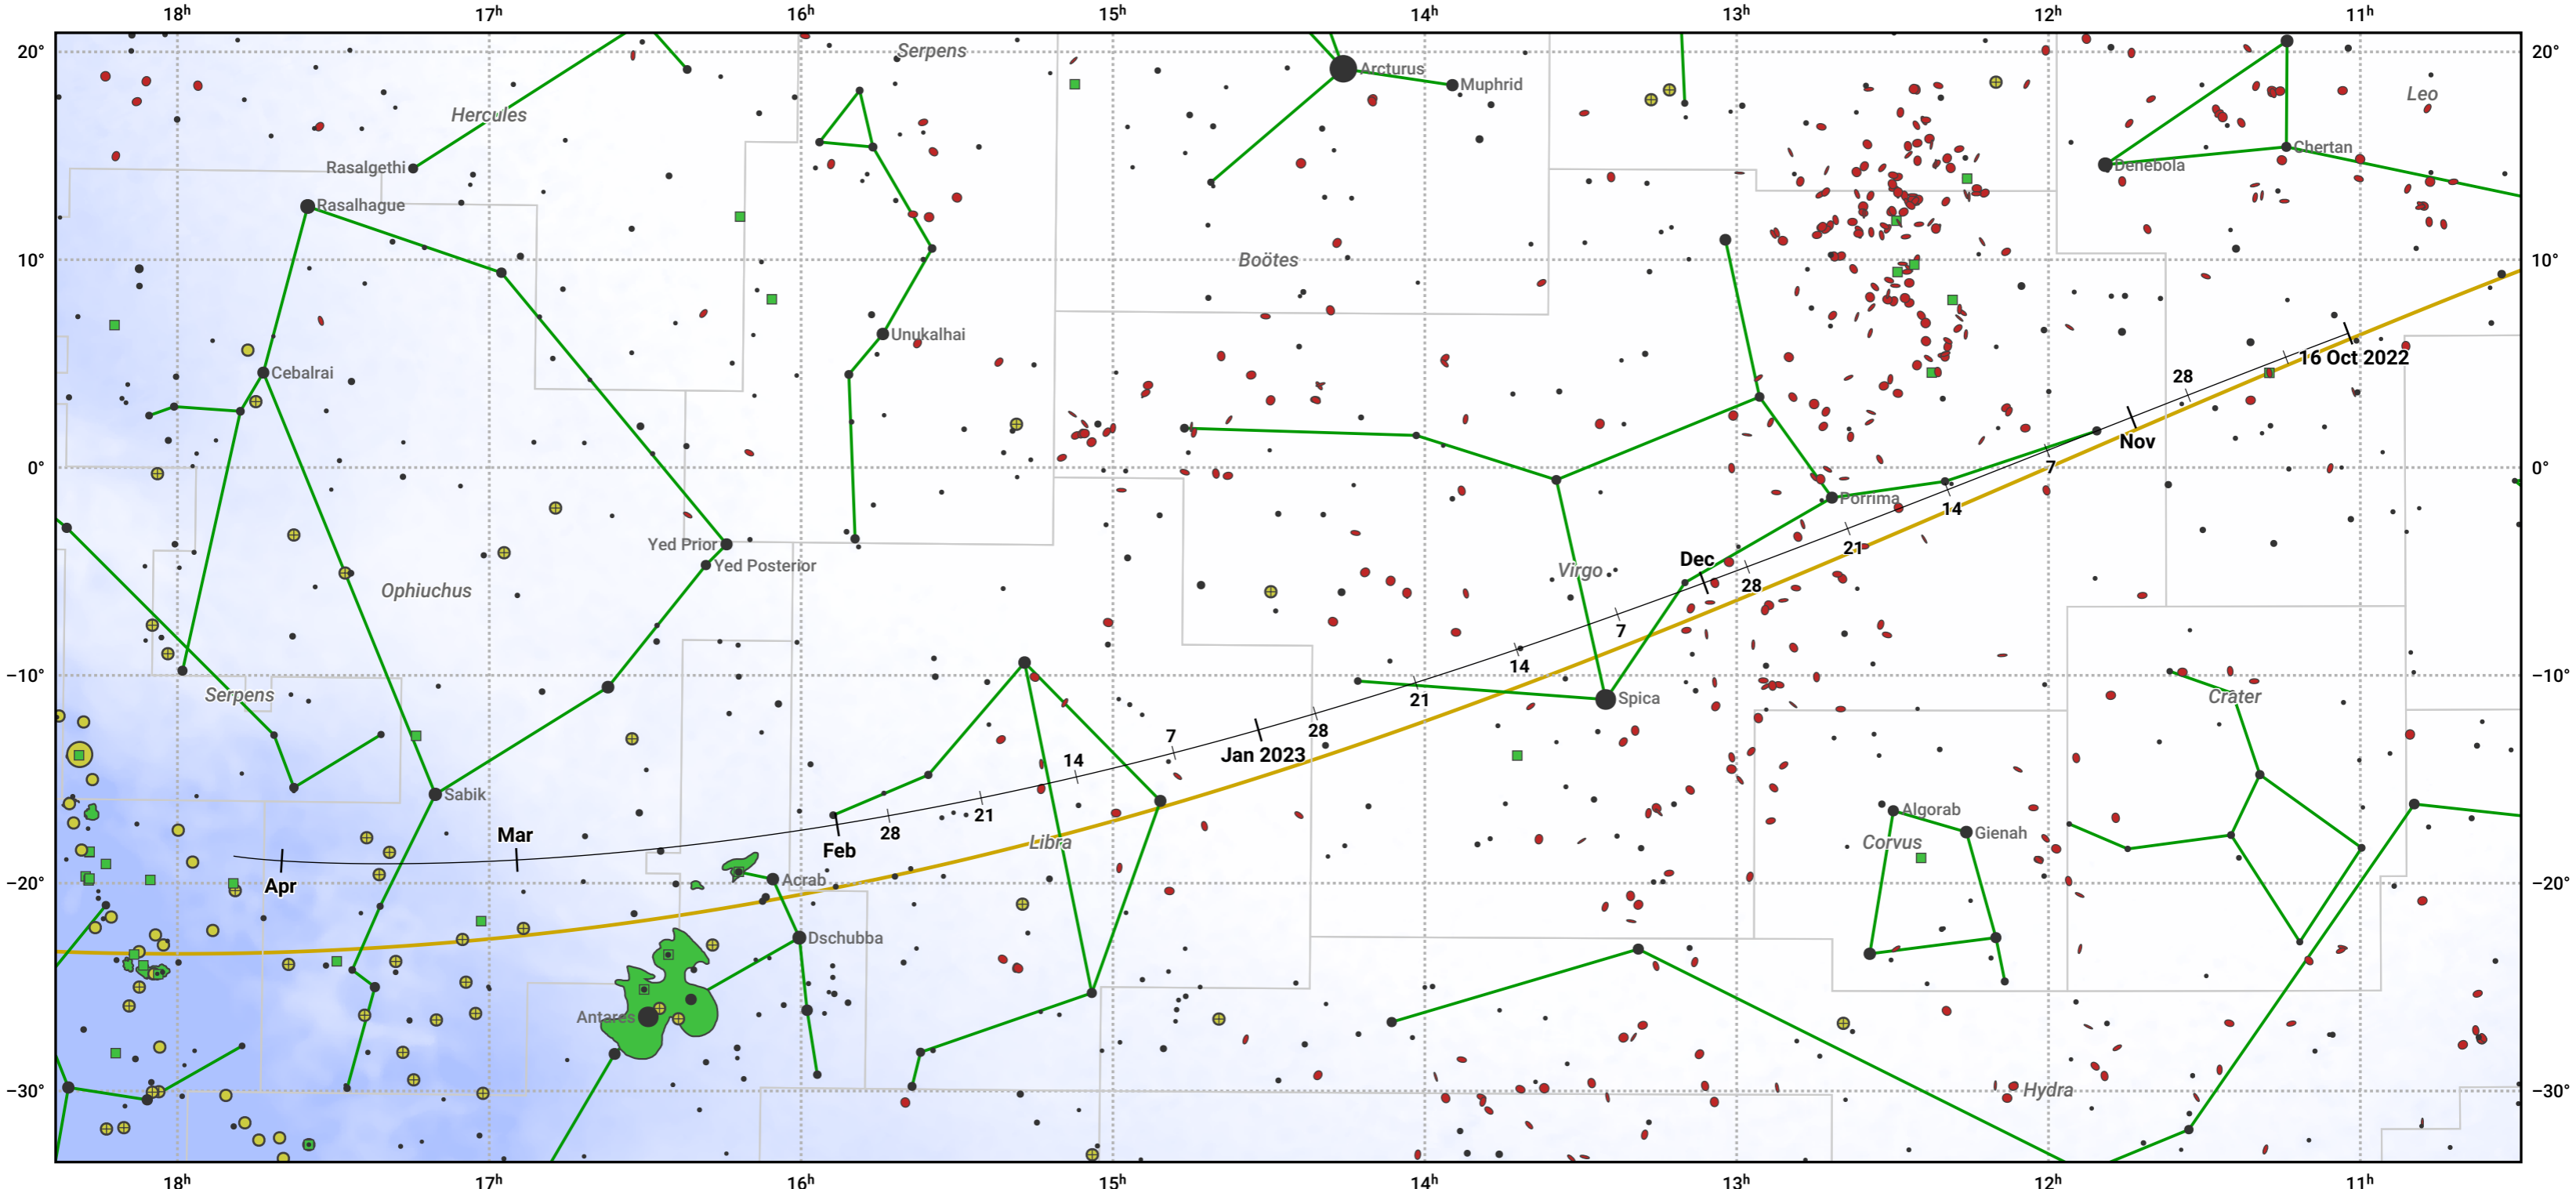

# The path of 81P/Wild starting on 16 Oct 2022

© Dominic Ford 2011–2024. Date markers placed at midnight UTC. Downloaded from <https://in-the-sky.org>

Magnitude scale: ● 6.0 ● 5.0 ● 4.0 ● 3.0 ● 2.0 ● 1.0 ● 0.0

— Ecliptic Plane

● Galaxy ■ Bright nebula ● Open cluster ● Globular cluster

Date	Mag
2022 Nov 1	11.0
2023 Jan 1	10.5
2023 Mar 1	10.5