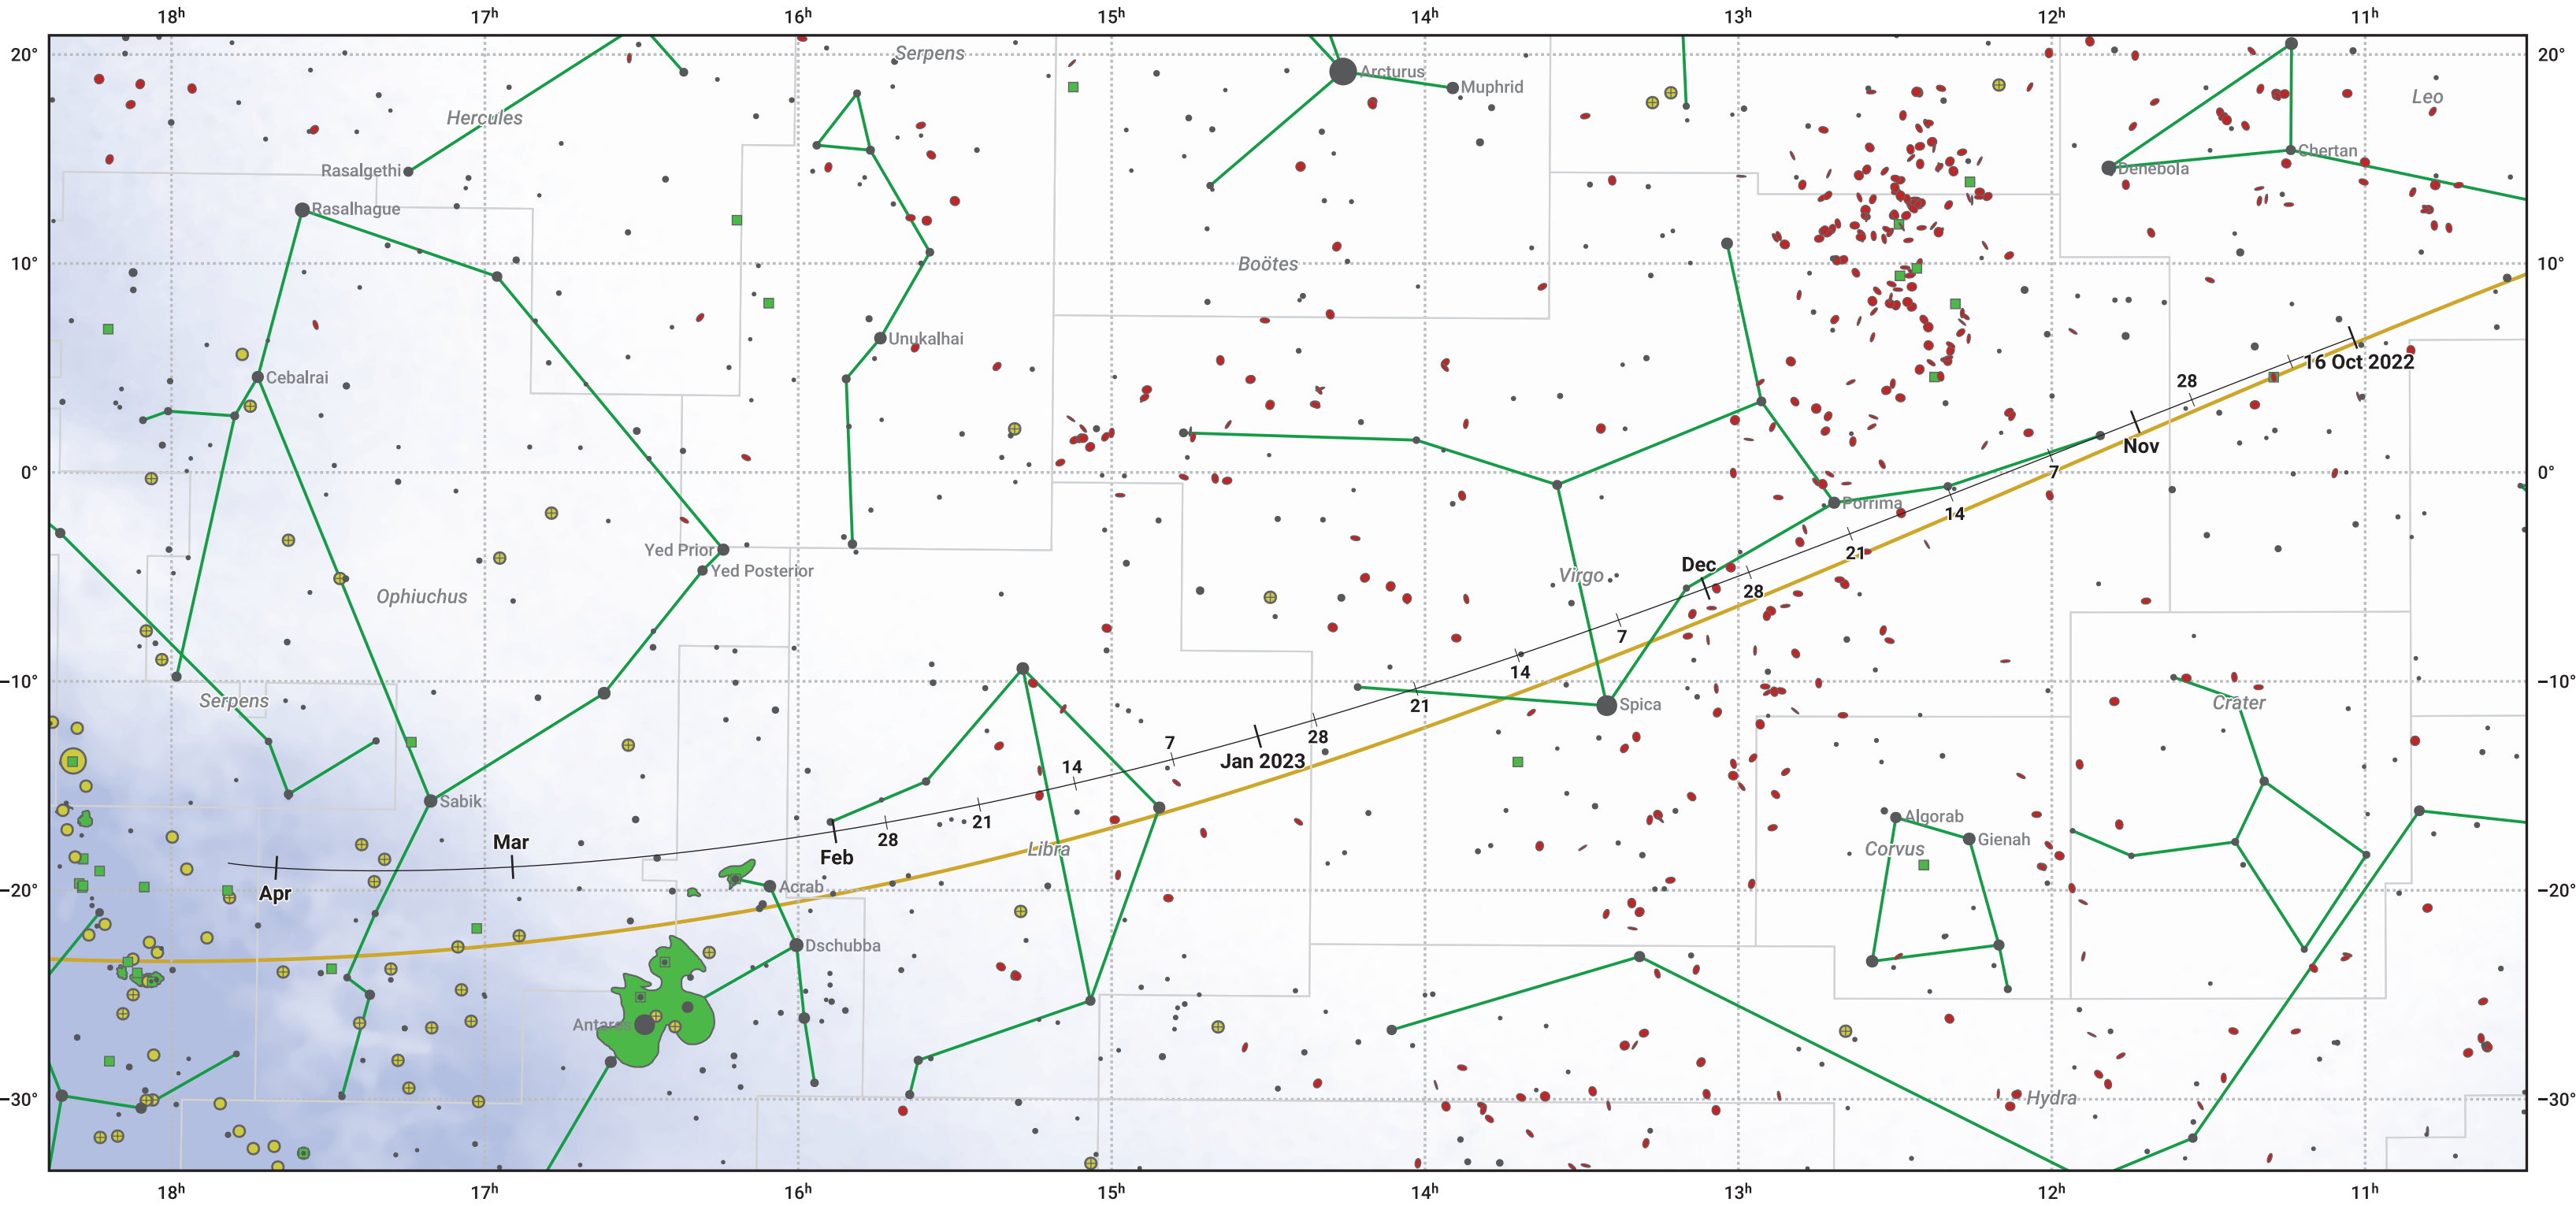

# The path of 81P/Wild starting on 16 Oct 2022

© Dominic Ford 2011–2024. Date markers placed at midnight UTC. Downloaded from <https://in-the-sky.org>

Magnitude scale: ● 6.0 ● 5.0 ● 4.0 ● 3.0 ● 2.0 ● 1.0 ● 0.0

— Ecliptic Plane

● Galaxy ■ Bright nebula ● Open cluster ● Globular cluster

Date	Mag
2022 Nov 1	11.0
2023 Jan 1	10.5
2023 Mar 1	10.5