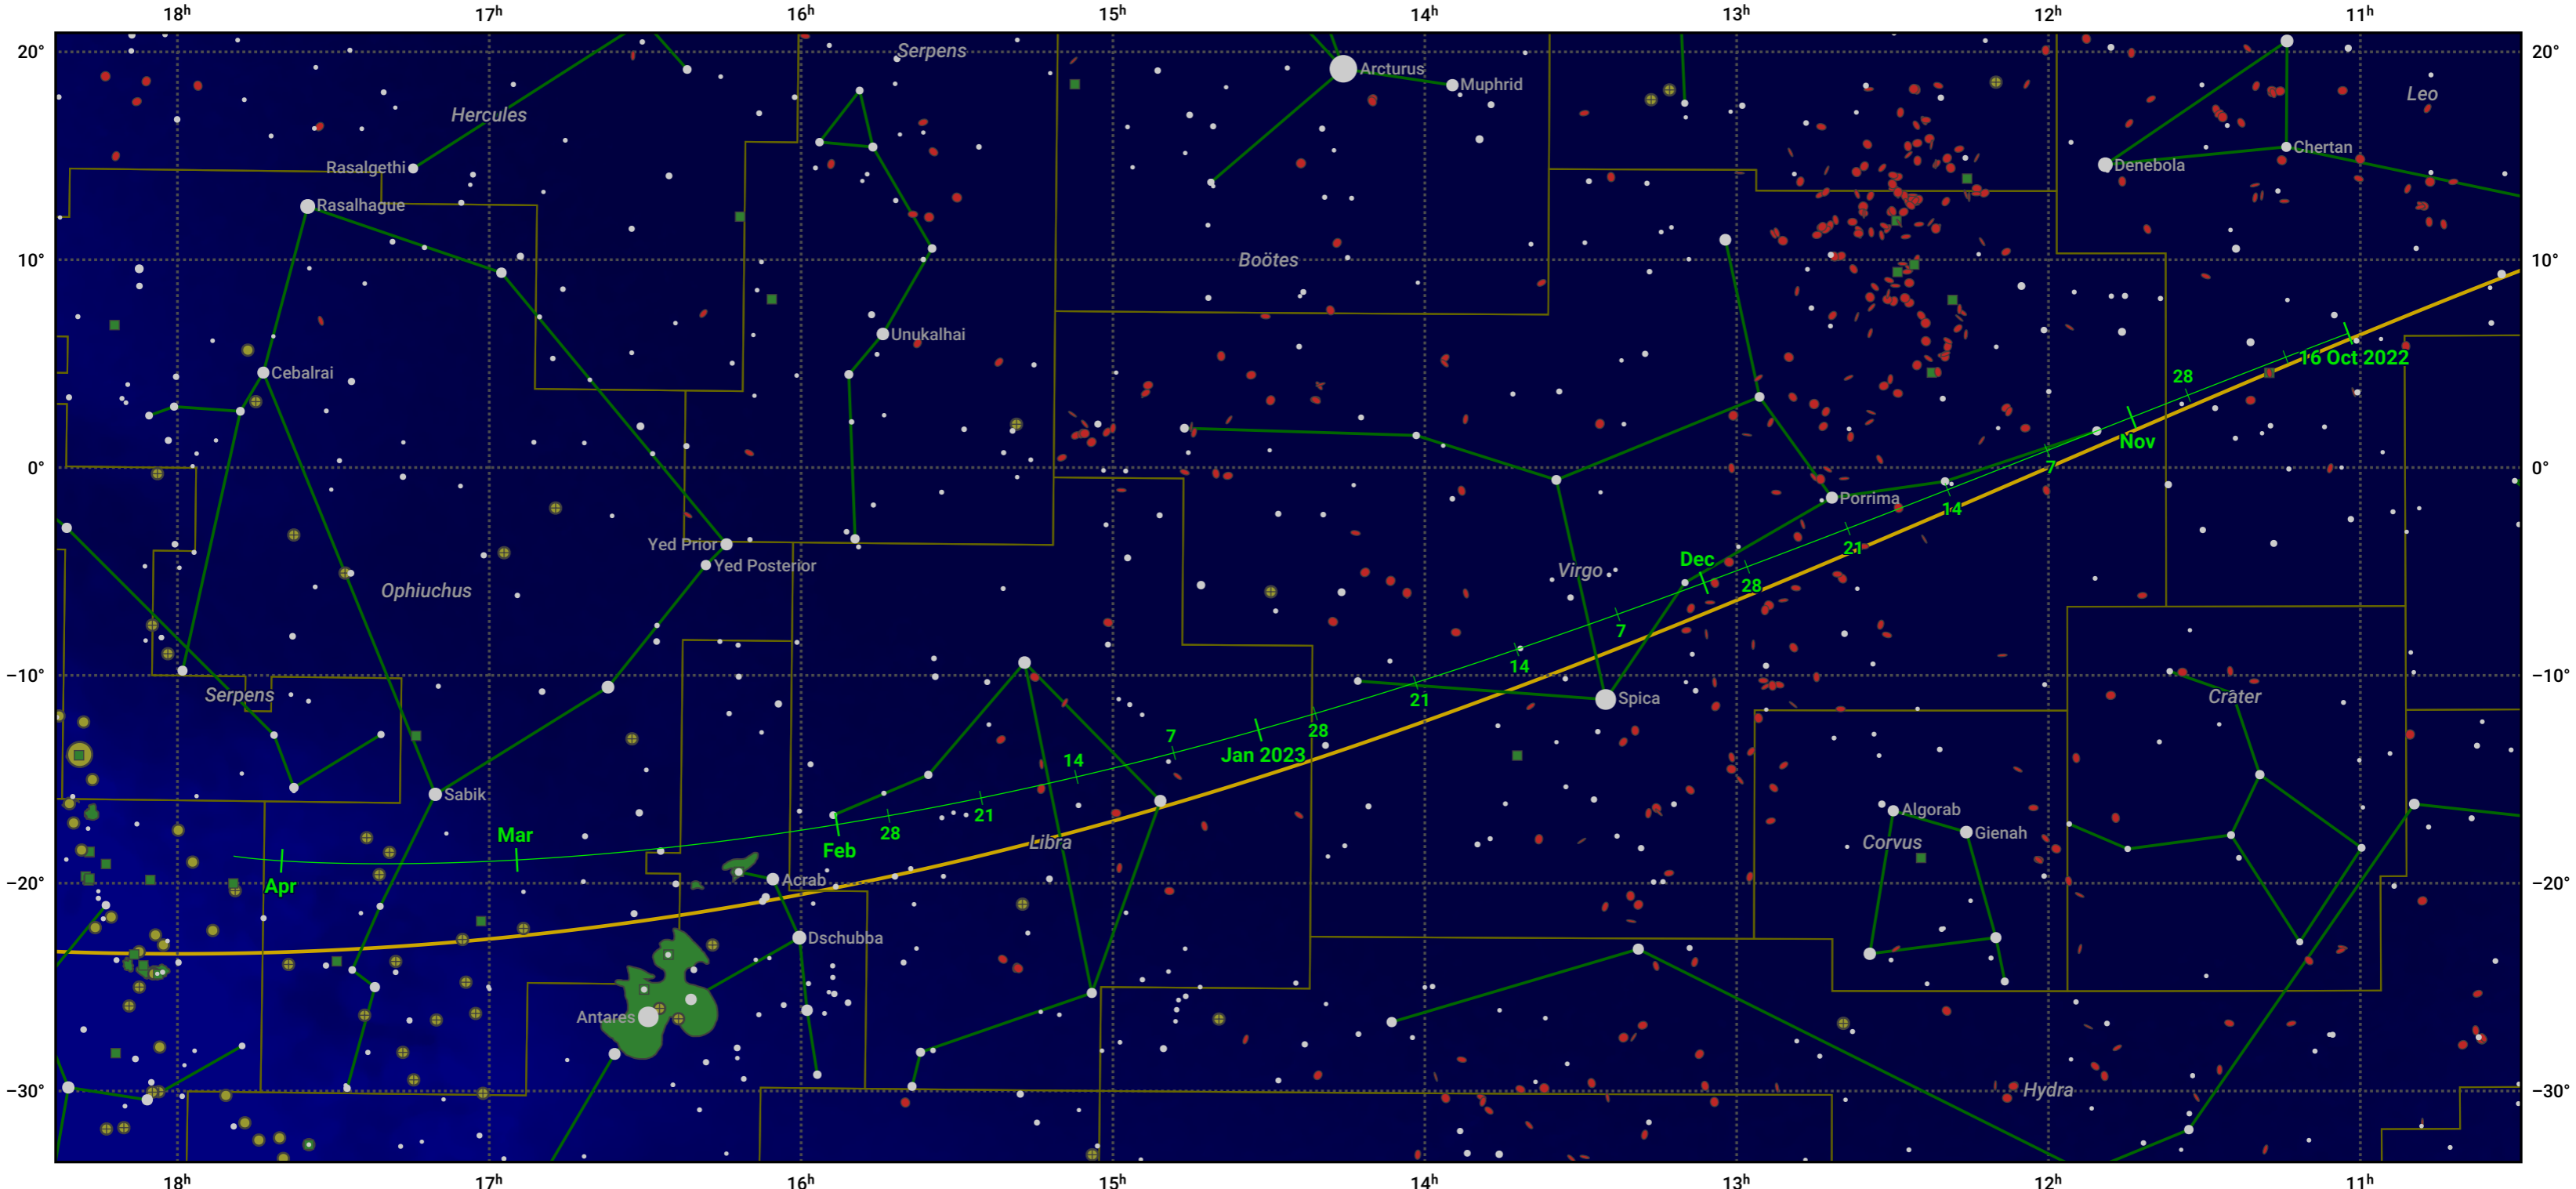

# The path of 81P/Wild starting on 16 Oct 2022

© Dominic Ford 2011–2024. Date markers placed at midnight UTC. Downloaded from <https://in-the-sky.org>

Magnitude scale: ● 6.0 ● 5.0 ● 4.0 ● 3.0 ● 2.0 ● 1.0 ● 0.0

— Ecliptic Plane

● Galaxy ● Bright nebula ● Open cluster ● Globular cluster

Date	Mag
2022 Nov 1	11.0
2023 Jan 1	10.5
2023 Mar 1	10.5