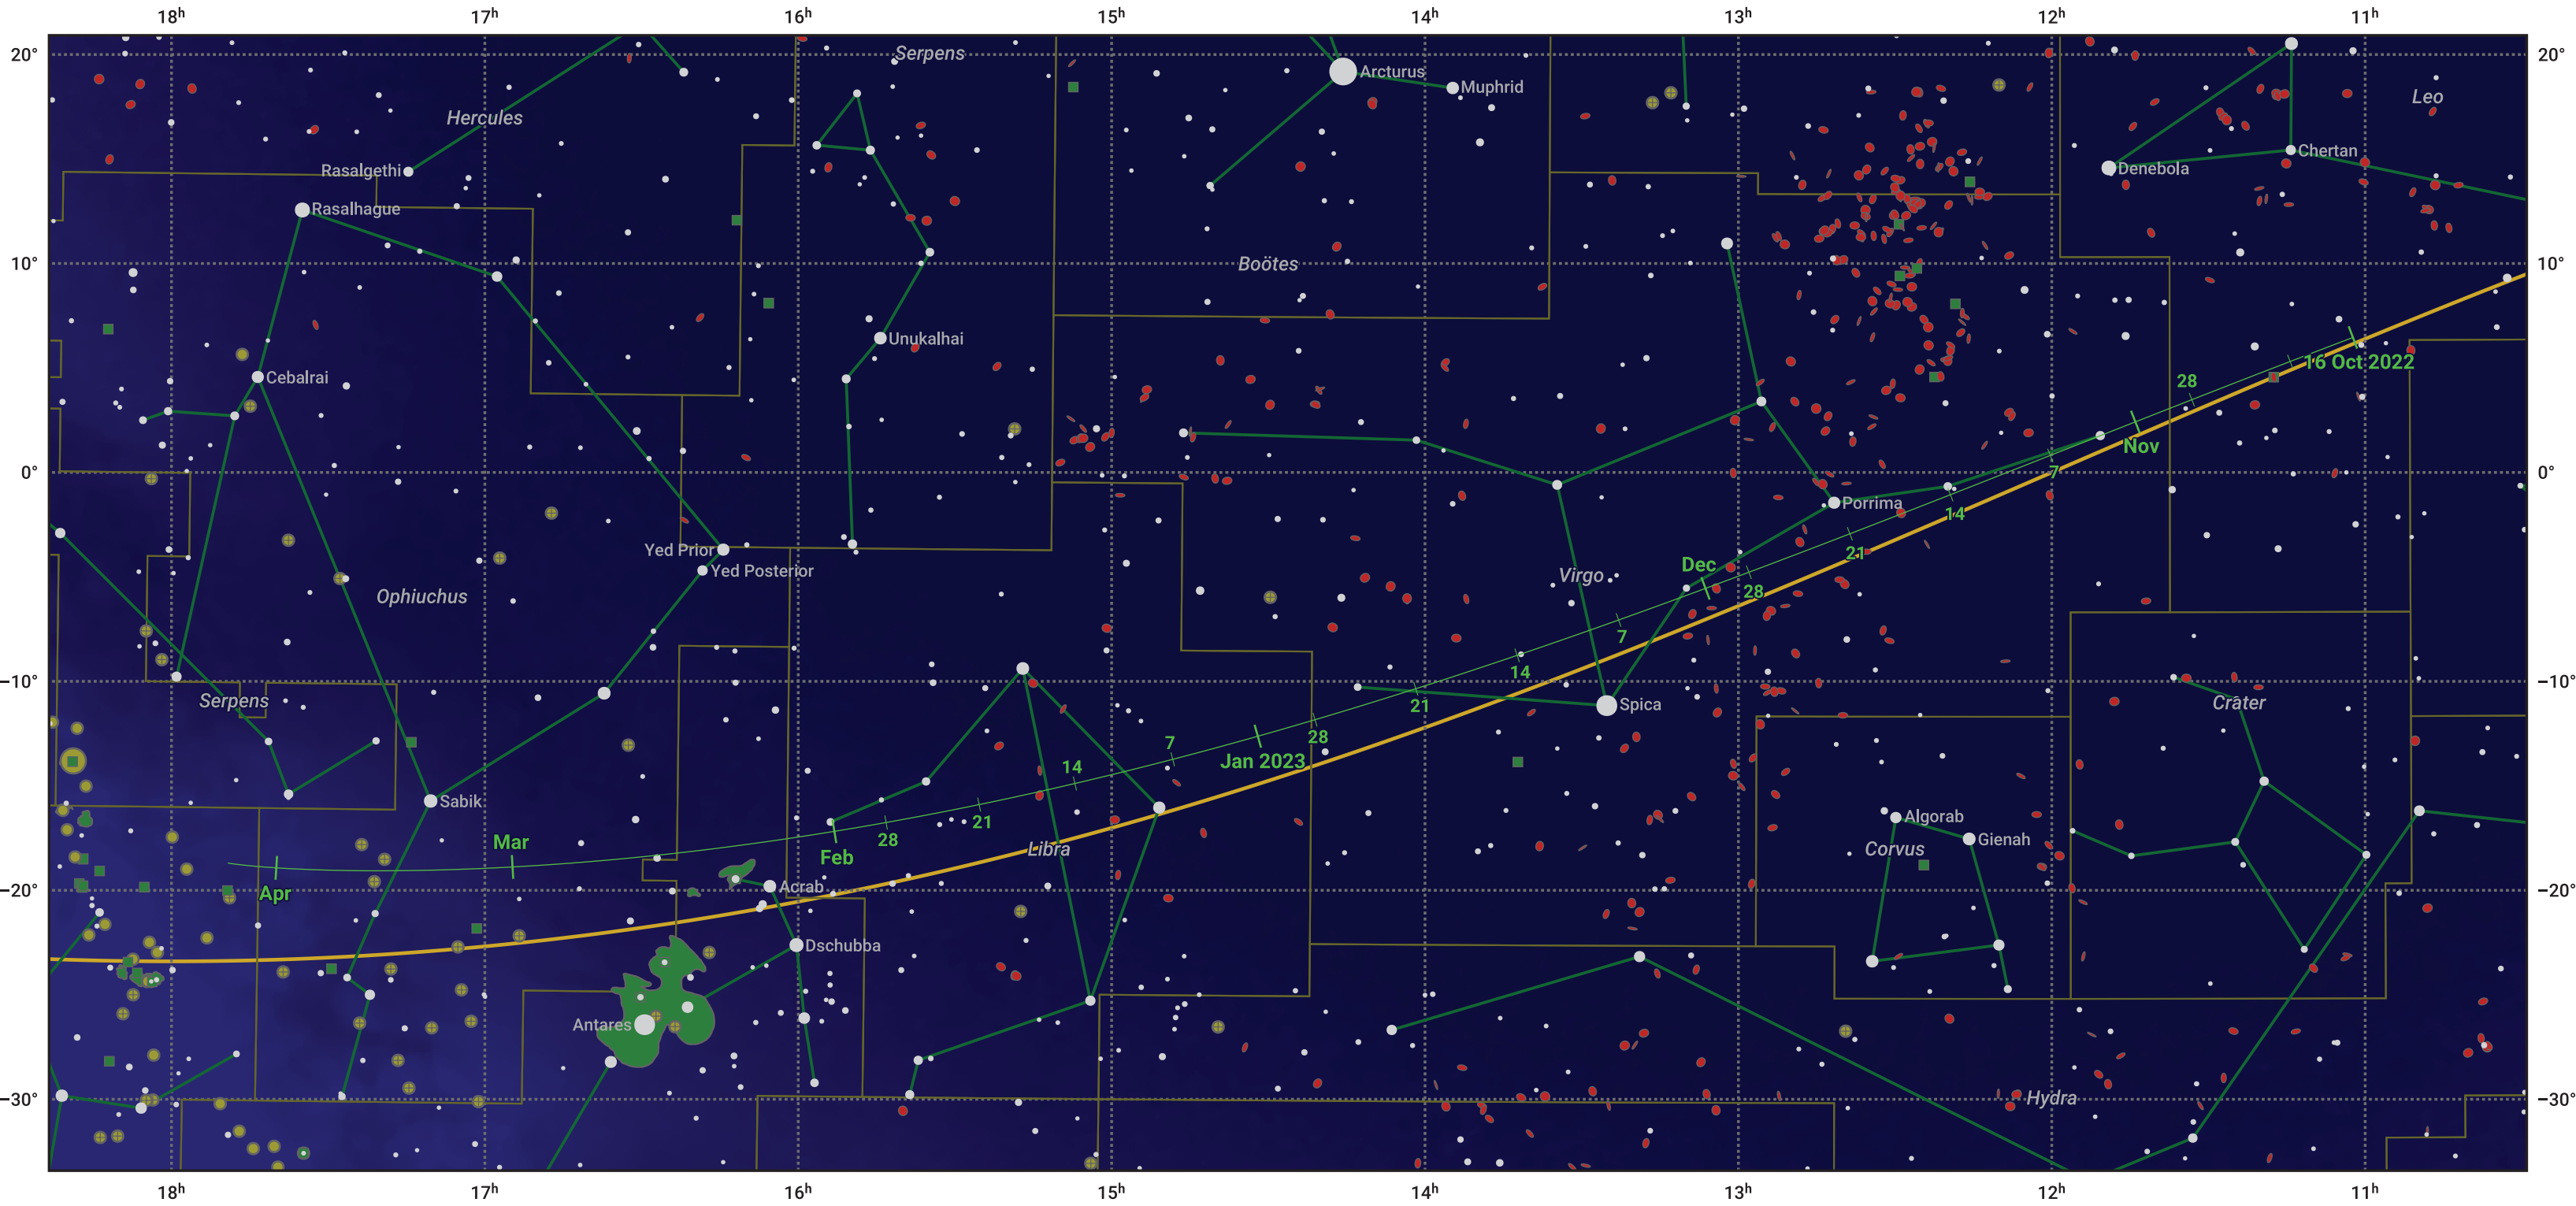

The path of 81P/Wild starting on 16 Oct 2022

© Dominic Ford 2011–2024. Date markers placed at midnight UTC. Downloaded from <https://in-the-sky.org>

Magnitude scale: ● 6.0 ● 5.0 ● 4.0 ● 3.0 ● 2.0 ● 1.0 ● 0.0

— Ecliptic Plane

● Galaxy ● Bright nebula ● Open cluster ● Globular cluster

Date	Mag
2022 Nov 1	11.0
2023 Jan 1	10.5
2023 Mar 1	10.5