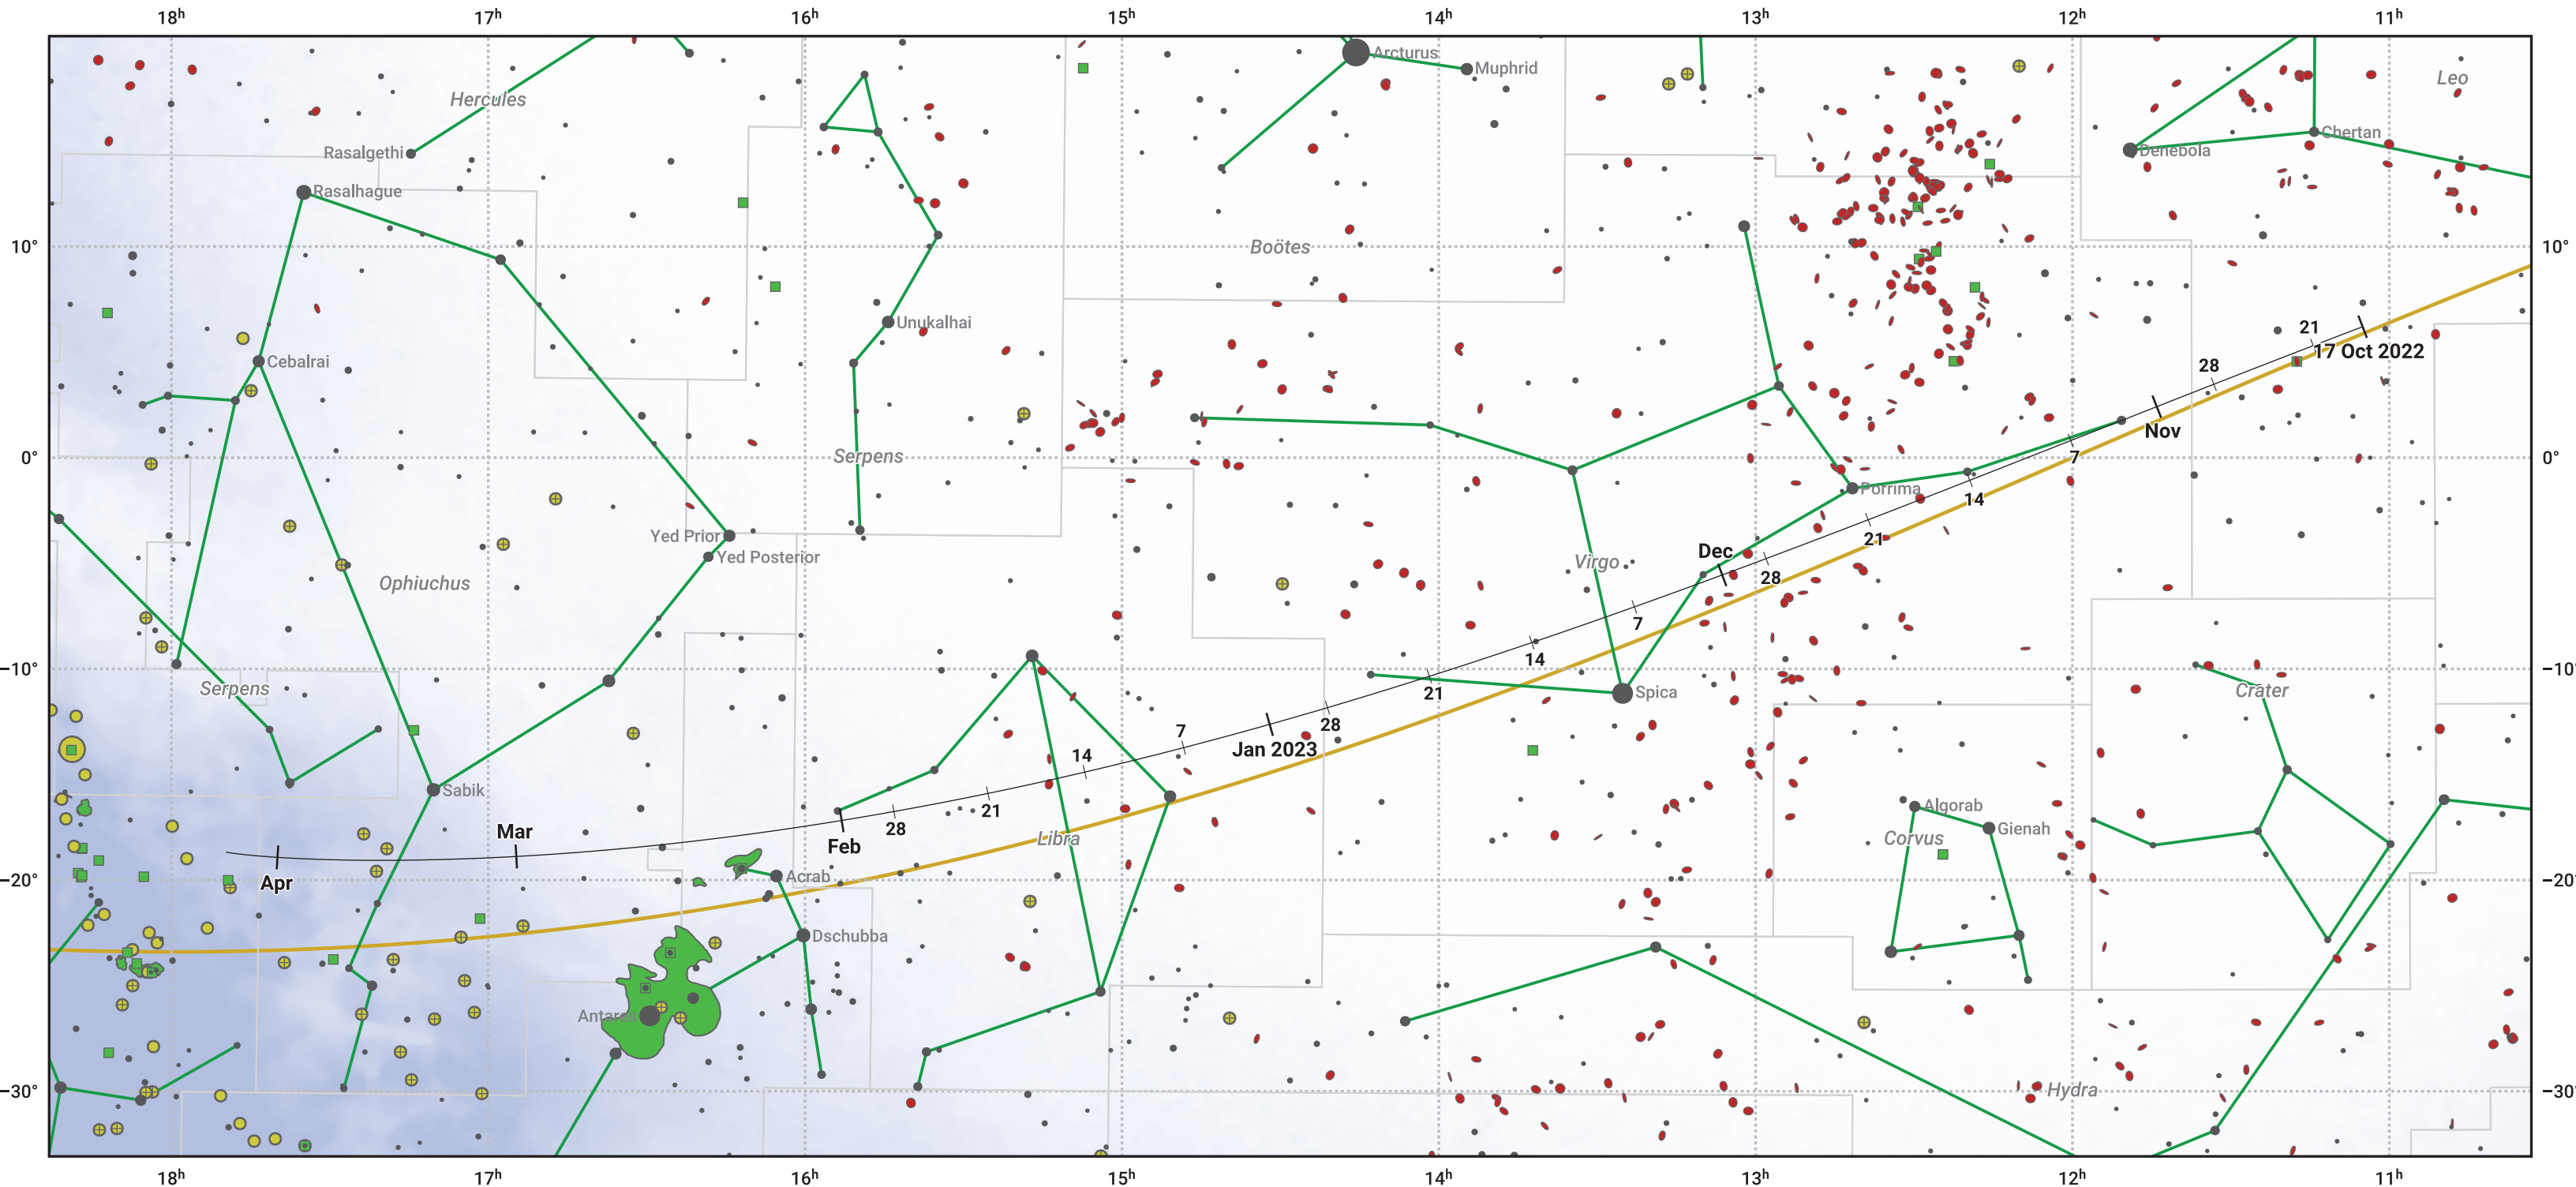

The path of 81P/Wild starting on 17 Oct 2022

© Dominic Ford 2011–2024. Date markers placed at midnight UTC. Downloaded from <https://in-the-sky.org>

Magnitude scale: ● 6.0 ● 5.0 ● 4.0 ● 3.0 ● 2.0 ● 1.0 ● 0.0

— Ecliptic Plane

● Galaxy ■ Bright nebula ● Open cluster ● Globular cluster

Date	Mag
2022 Nov 1	11.0
2023 Jan 1	10.5
2023 Mar 1	10.5