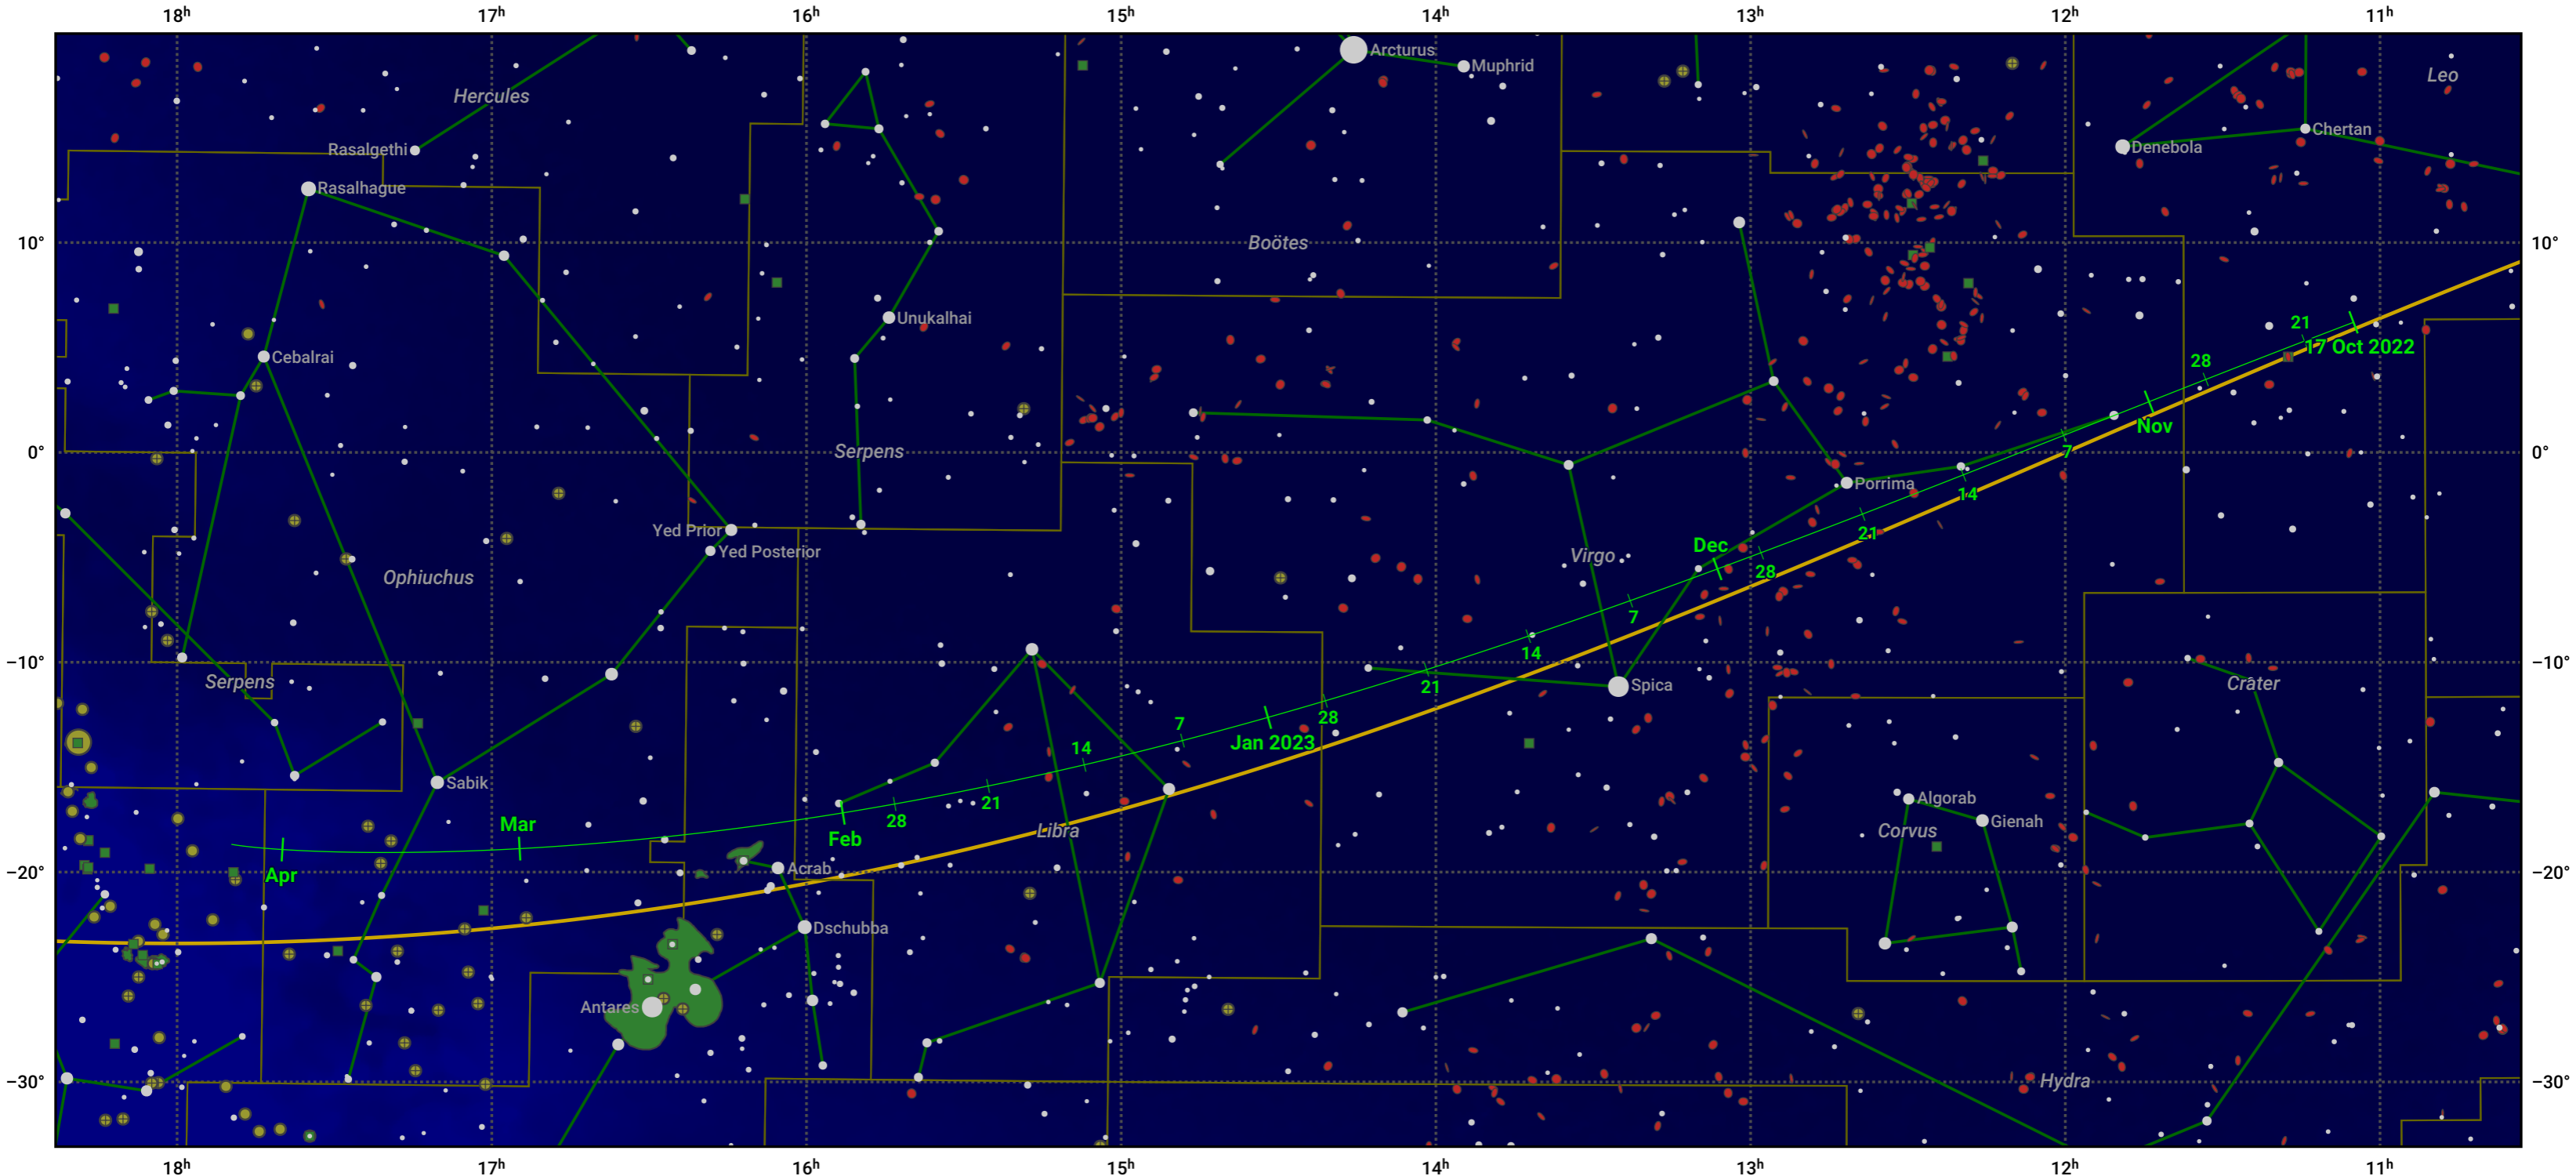

The path of 81P/Wild starting on 17 Oct 2022

© Dominic Ford 2011–2024. Date markers placed at midnight UTC. Downloaded from <https://in-the-sky.org>

Magnitude scale: ● 6.0 ● 5.0 ● 4.0 ● 3.0 ● 2.0 ● 1.0 ● 0.0

— Ecliptic Plane

Galaxy Bright nebula Open cluster Globular cluster

Date	Mag
2022 Nov 1	11.0
2023 Jan 1	10.5
2023 Mar 1	10.5