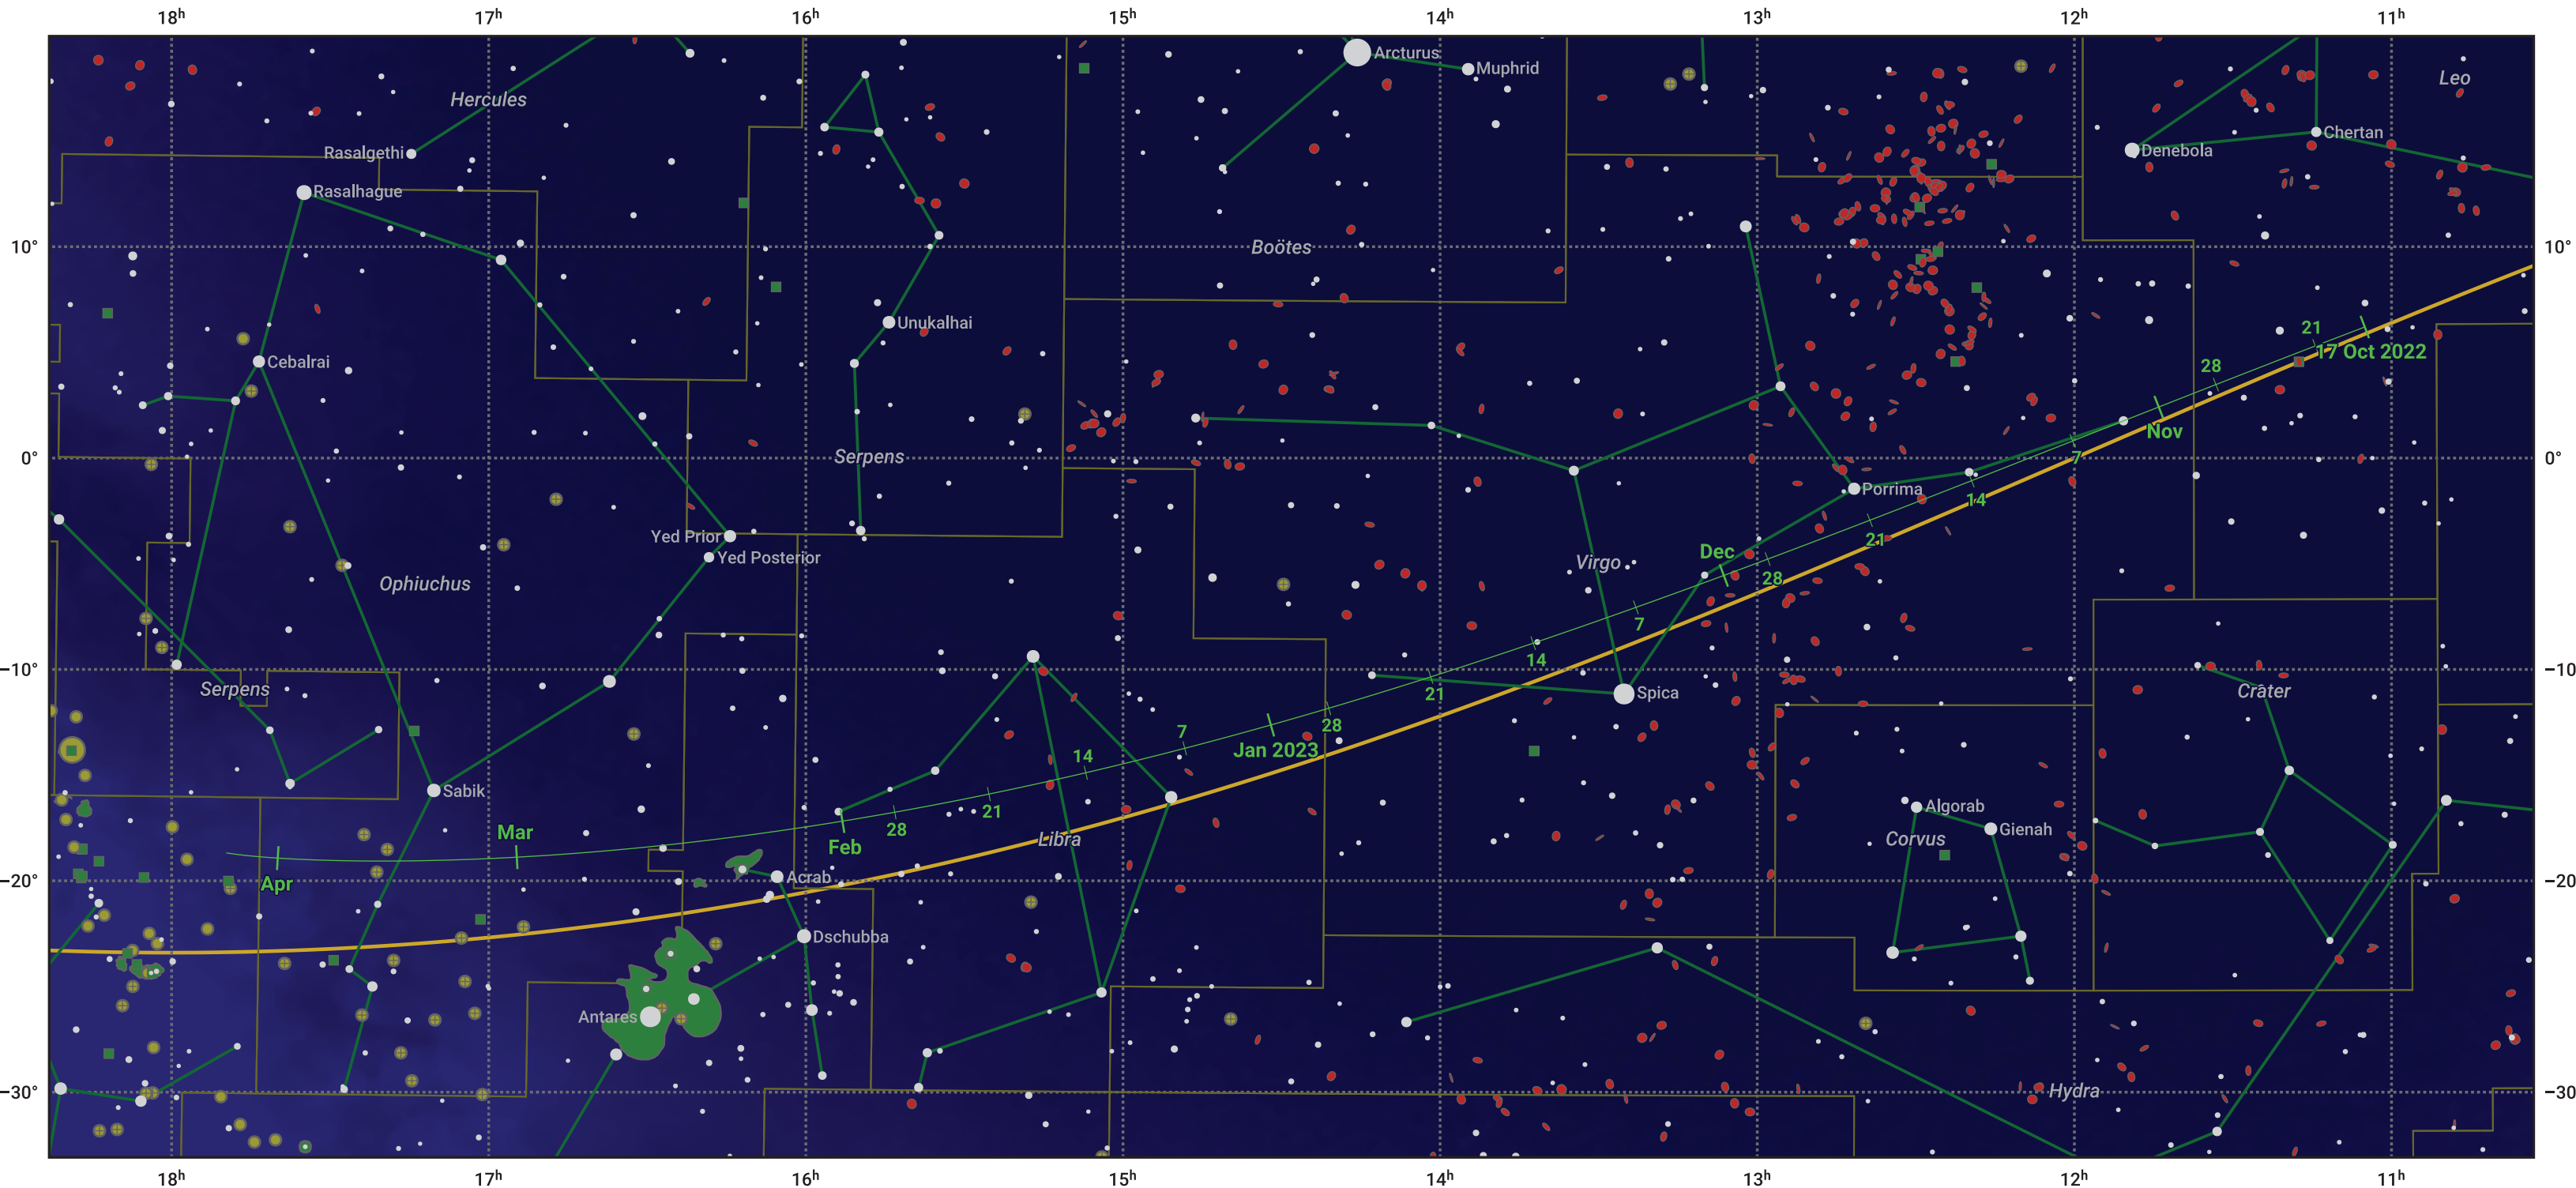

The path of 81P/Wild starting on 17 Oct 2022

© Dominic Ford 2011–2024. Date markers placed at midnight UTC. Downloaded from <https://in-the-sky.org>

Magnitude scale: ● 6.0 ● 5.0 ● 4.0 ● 3.0 ● 2.0 ● 1.0 ● 0.0

— Ecliptic Plane

● Galaxy ● Bright nebula ● Open cluster ● Globular cluster

Date	Mag
2022 Nov 1	11.0
2023 Jan 1	10.5
2023 Mar 1	10.5