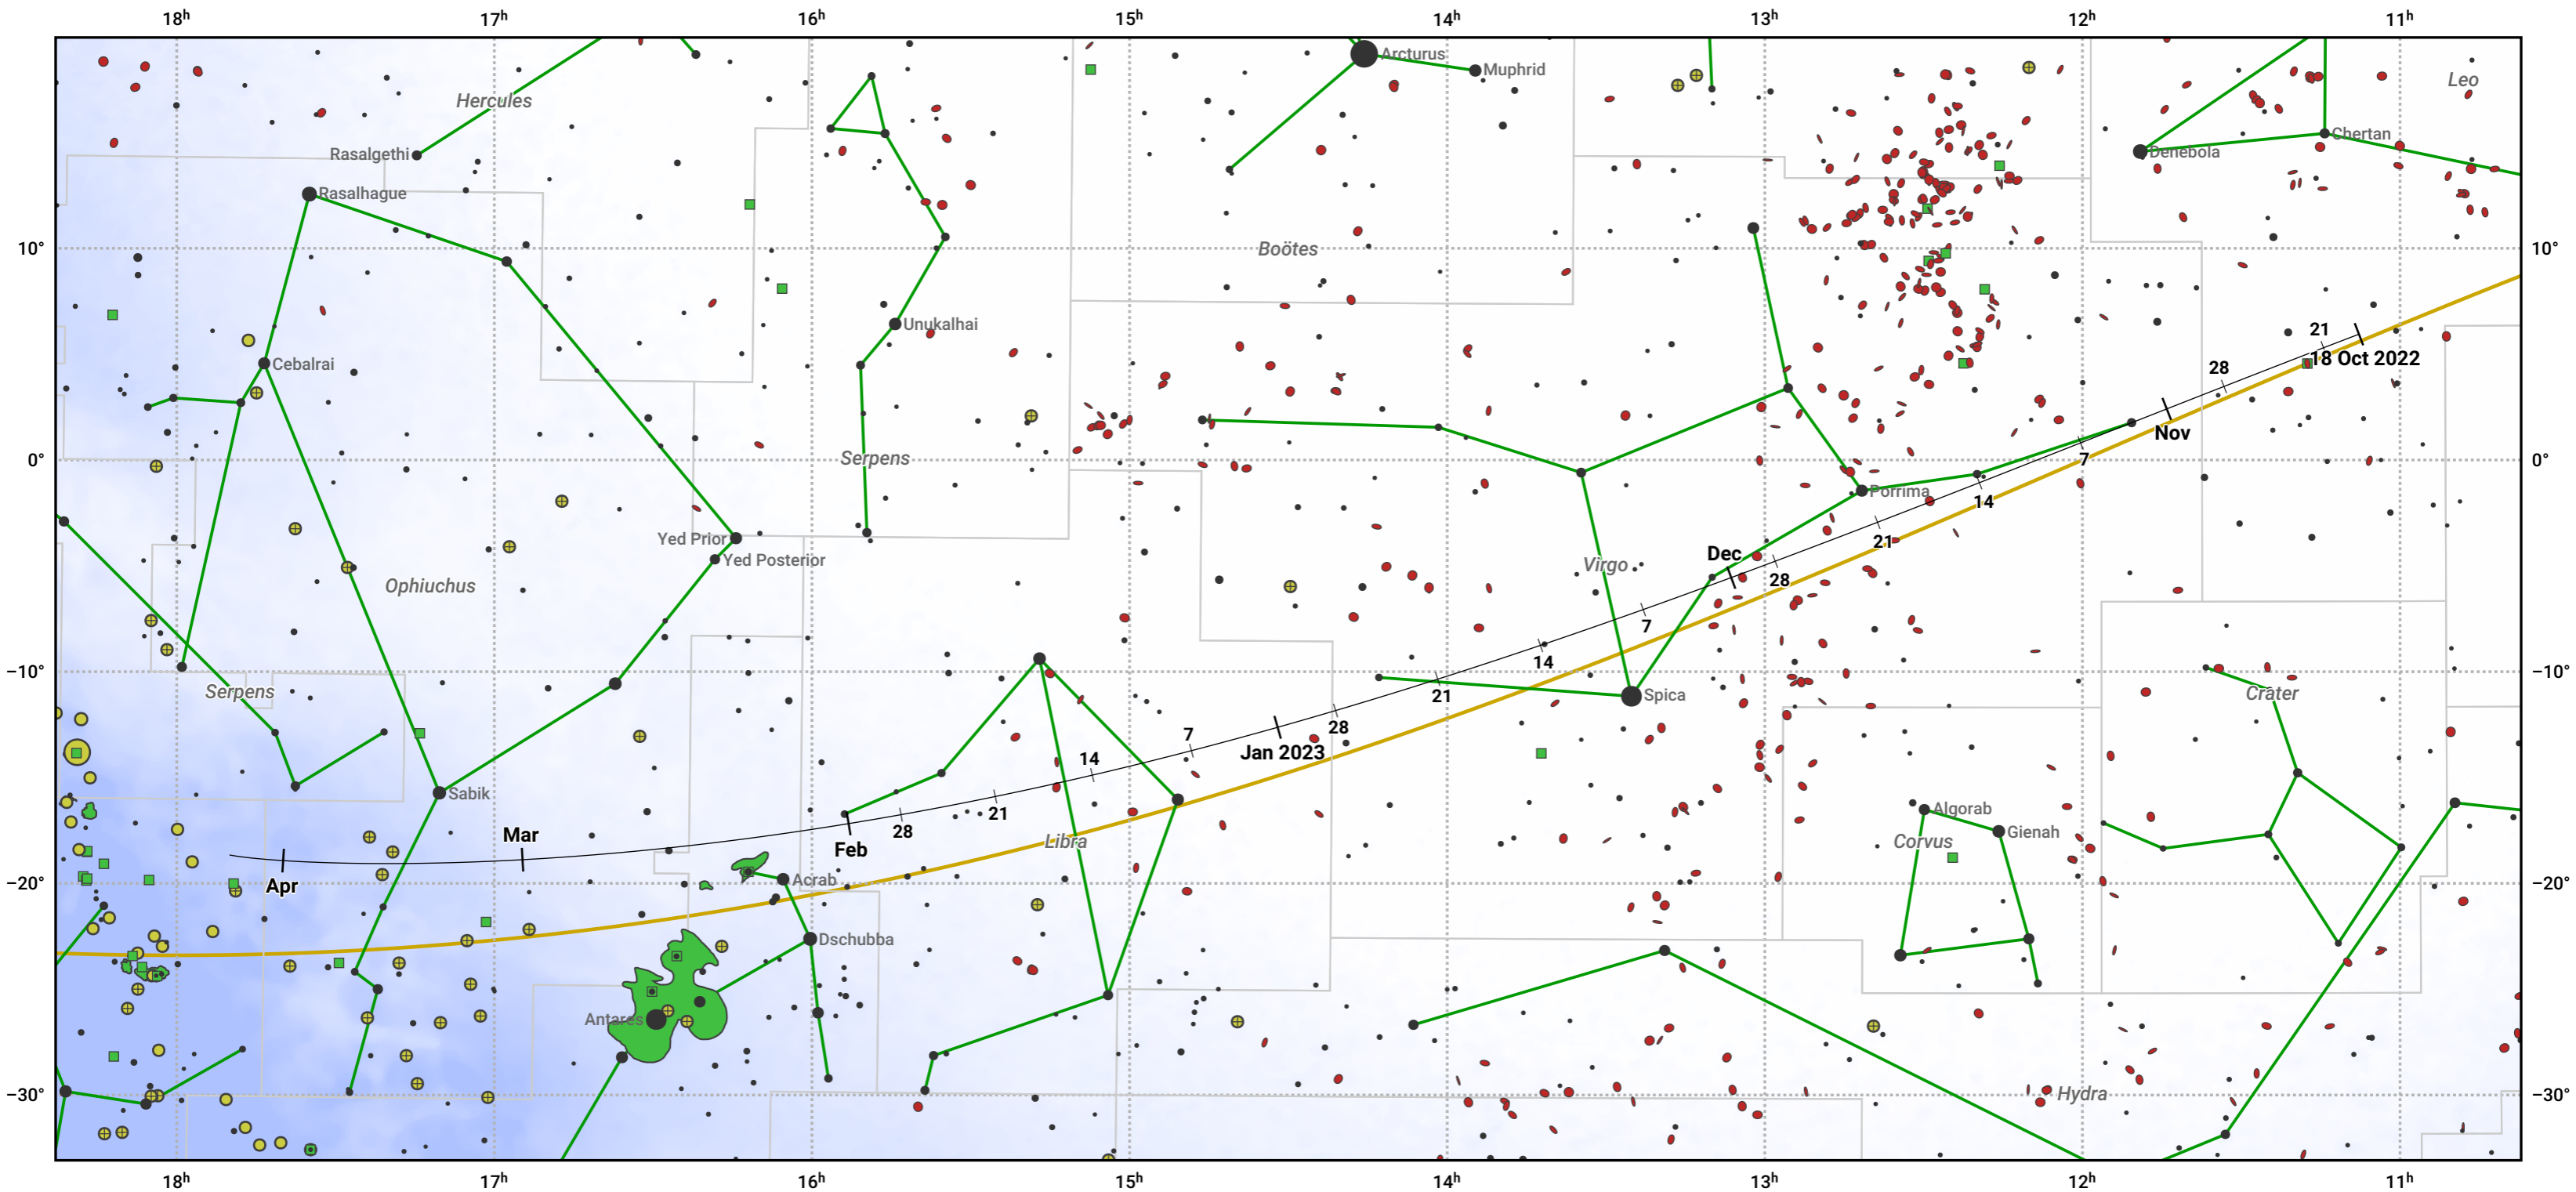

# The path of 81P/Wild starting on 18 Oct 2022

© Dominic Ford 2011–2024. Date markers placed at midnight UTC. Downloaded from <https://in-the-sky.org>

Magnitude scale: ● 6.0 ● 5.0 ● 4.0 ● 3.0 ● 2.0 ● 1.0 ● 0.0

— Ecliptic Plane

● Galaxy ■ Bright nebula ● Open cluster ● Globular cluster

Date	Mag
2022 Nov 1	11.0
2023 Jan 1	10.5
2023 Mar 1	10.5