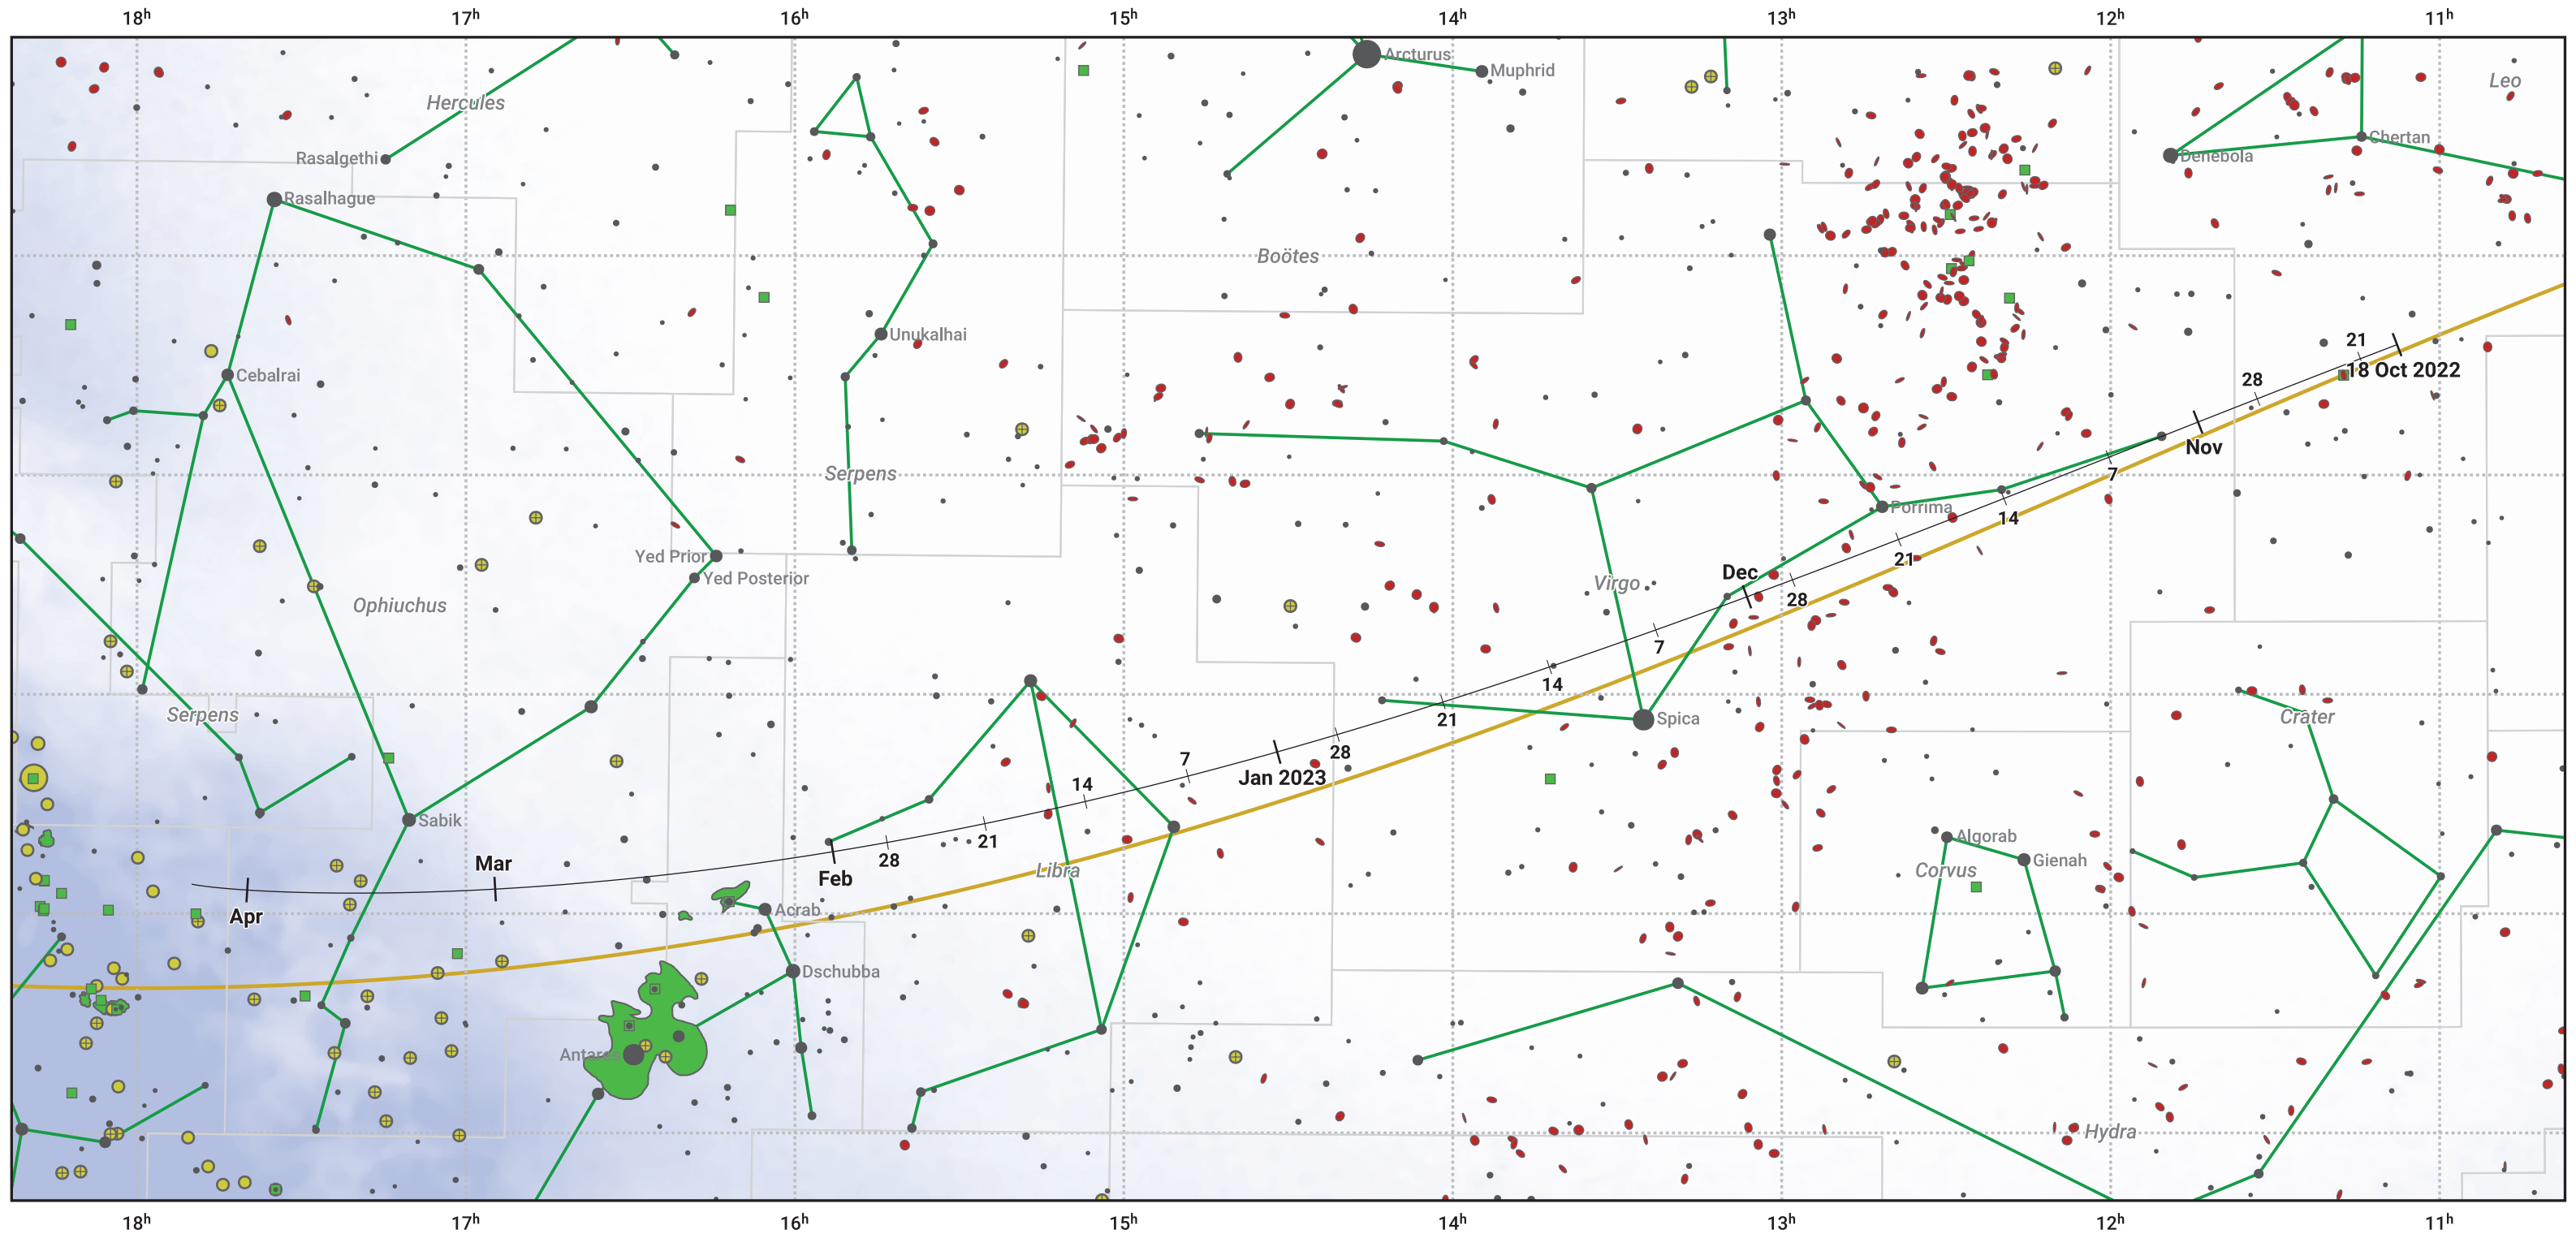

# The path of 81P/Wild starting on 18 Oct 2022

© Dominic Ford 2011–2024. Date markers placed at midnight UTC. Downloaded from <https://in-the-sky.org>

Magnitude scale: ● 6.0 ● 5.0 ● 4.0 ● 3.0 ● 2.0 ● 1.0 ● 0.0

— Ecliptic Plane

● Galaxy ● Bright nebula ● Open cluster ● Globular cluster

Date	Mag
2022 Nov 1	11.0
2023 Jan 1	10.5
2023 Mar 1	10.5