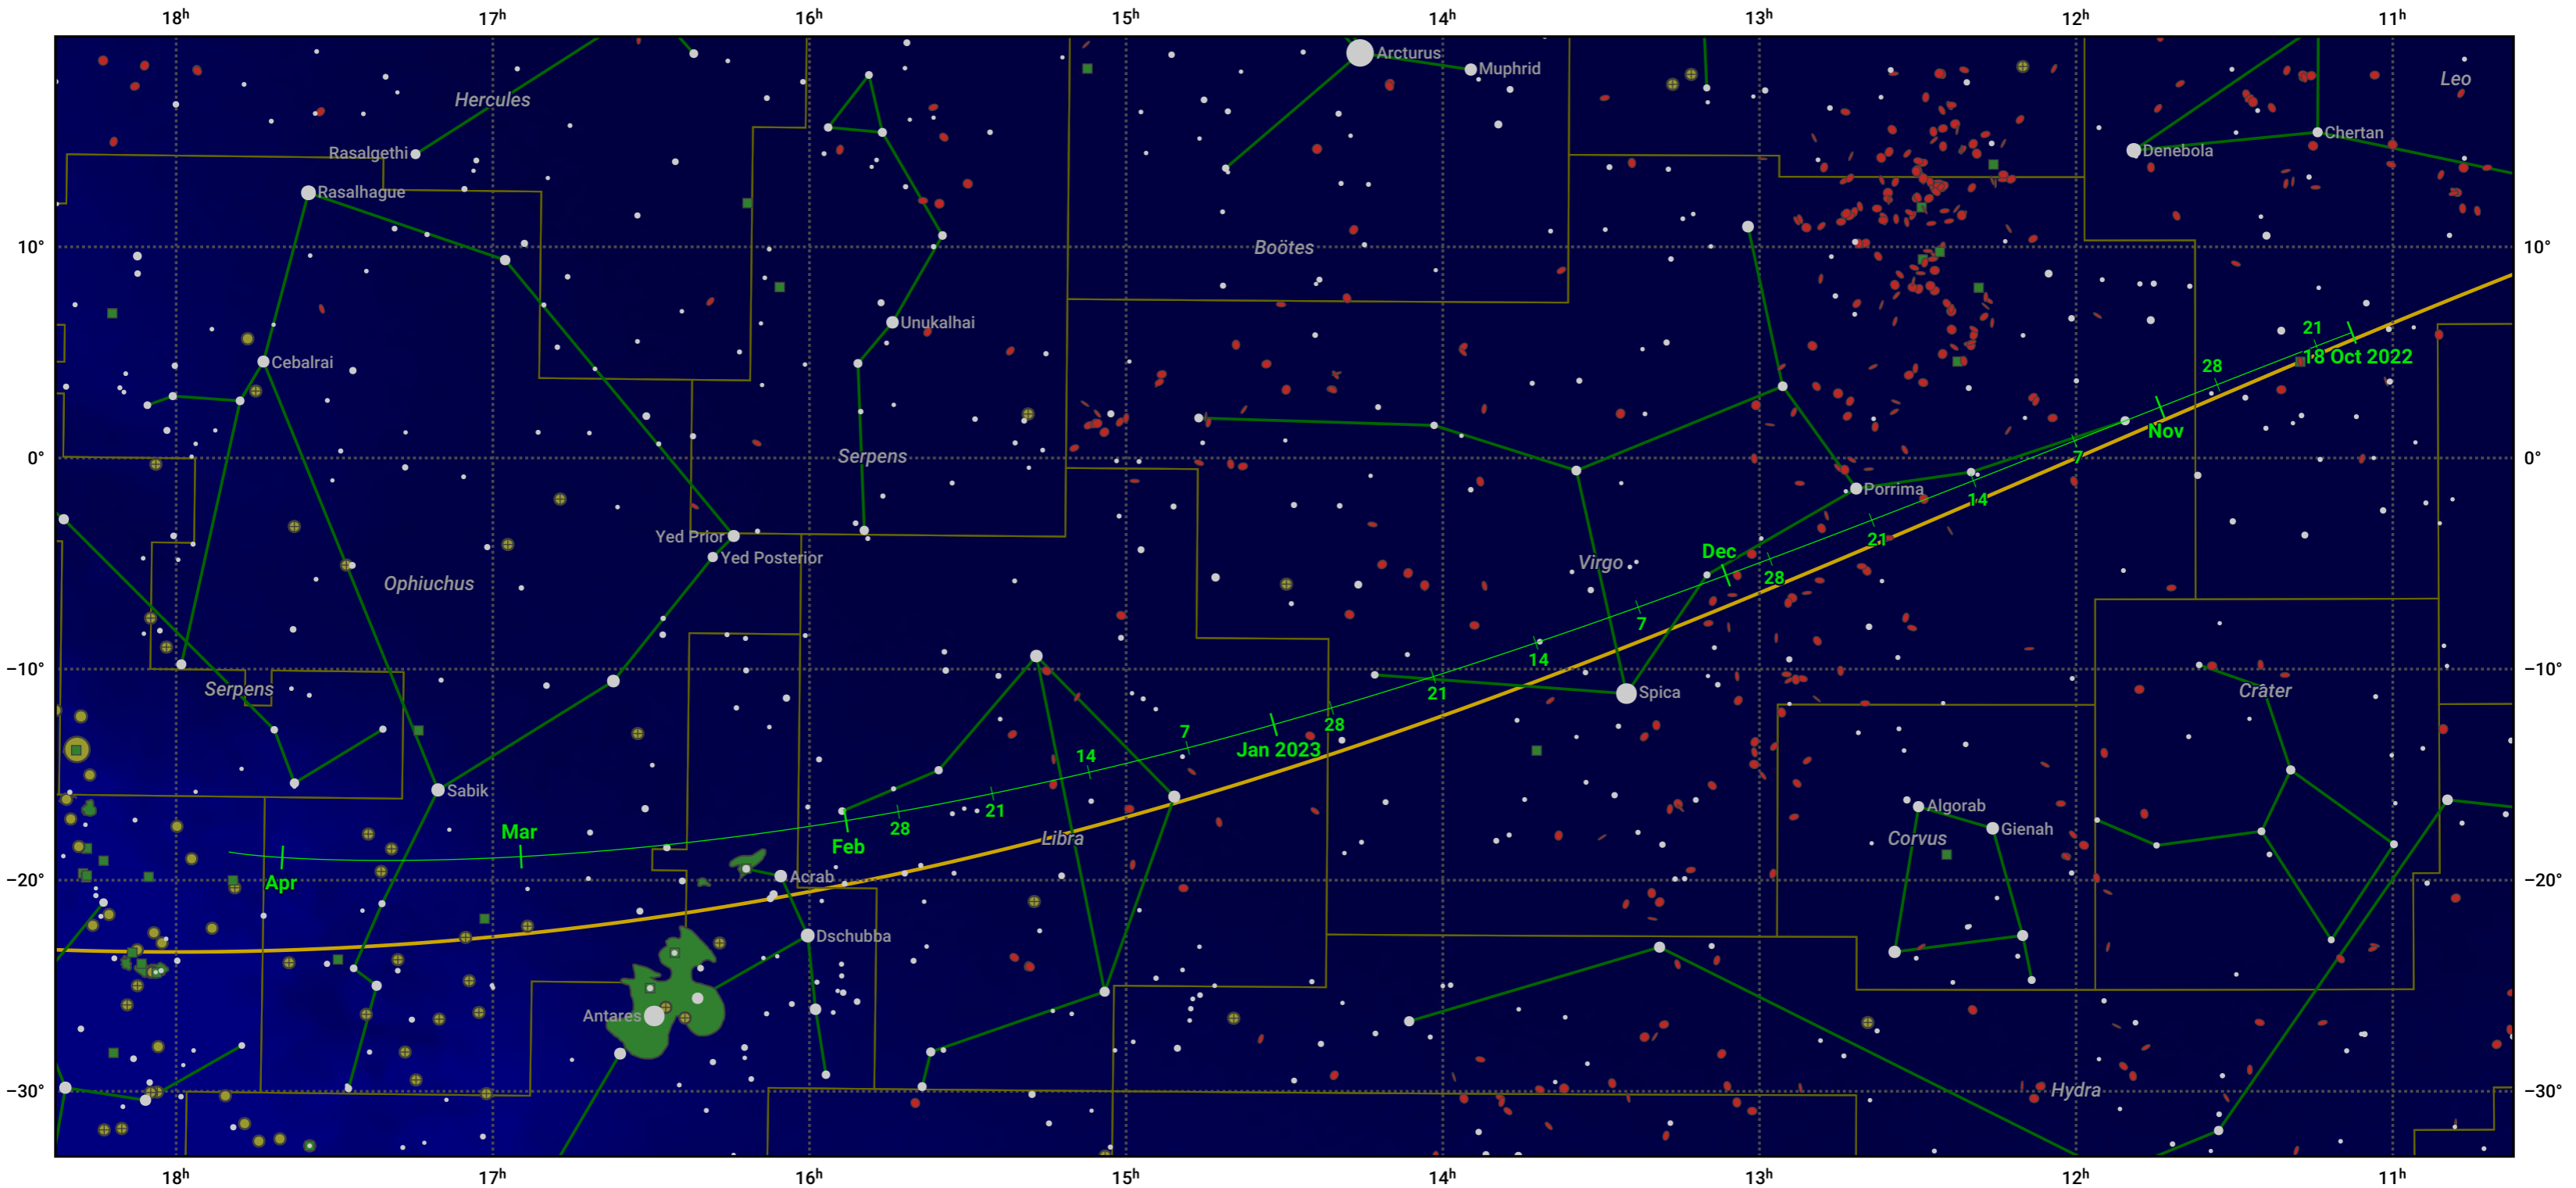

The path of 81P/Wild starting on 18 Oct 2022

© Dominic Ford 2011–2024. Date markers placed at midnight UTC. Downloaded from <https://in-the-sky.org>

Magnitude scale: ● 6.0 ● 5.0 ● 4.0 ● 3.0 ● 2.0 ● 1.0 ● 0.0

— Ecliptic Plane

● Galaxy ● Bright nebula ● Open cluster ● Globular cluster

Date	Mag
2022 Nov 1	11.0
2023 Jan 1	10.5
2023 Mar 1	10.5