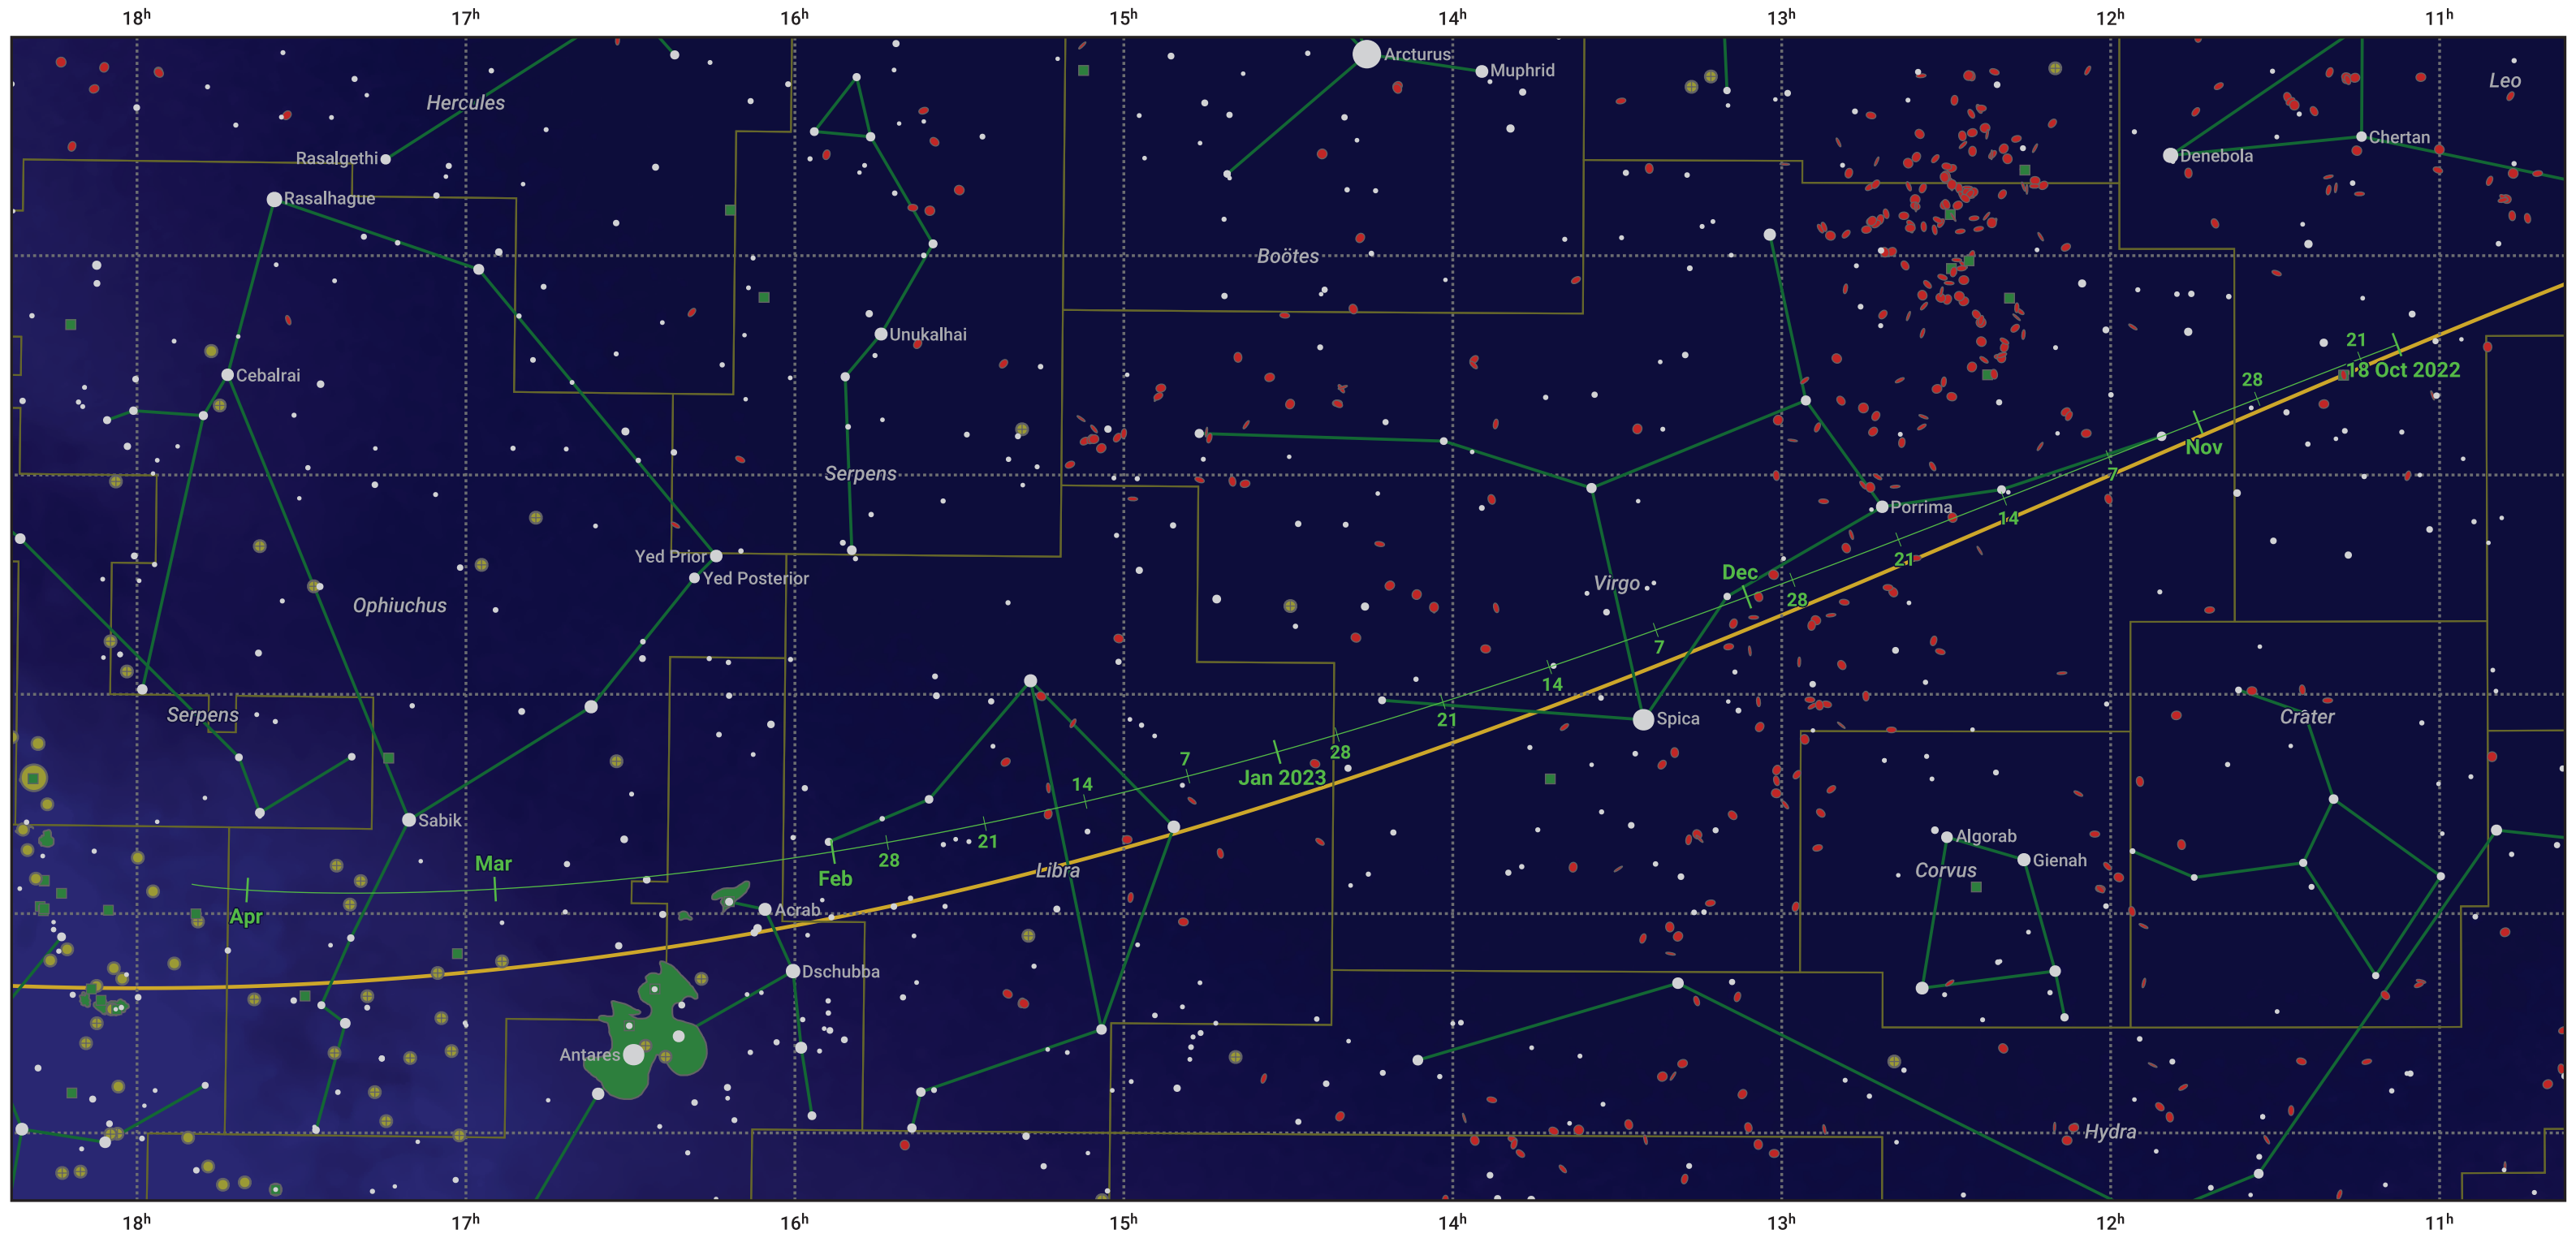

The path of 81P/Wild starting on 18 Oct 2022

© Dominic Ford 2011–2024. Date markers placed at midnight UTC. Downloaded from <https://in-the-sky.org>

Magnitude scale: ● 6.0 ● 5.0 ● 4.0 ● 3.0 ● 2.0 ● 1.0 ● 0.0

— Ecliptic Plane

● Galaxy ● Bright nebula ● Open cluster ● Globular cluster

| Date | Mag |
|------------|------|
| 2022 Nov 1 | 11.0 |
| 2023 Jan 1 | 10.5 |
| 2023 Mar 1 | 10.5 |