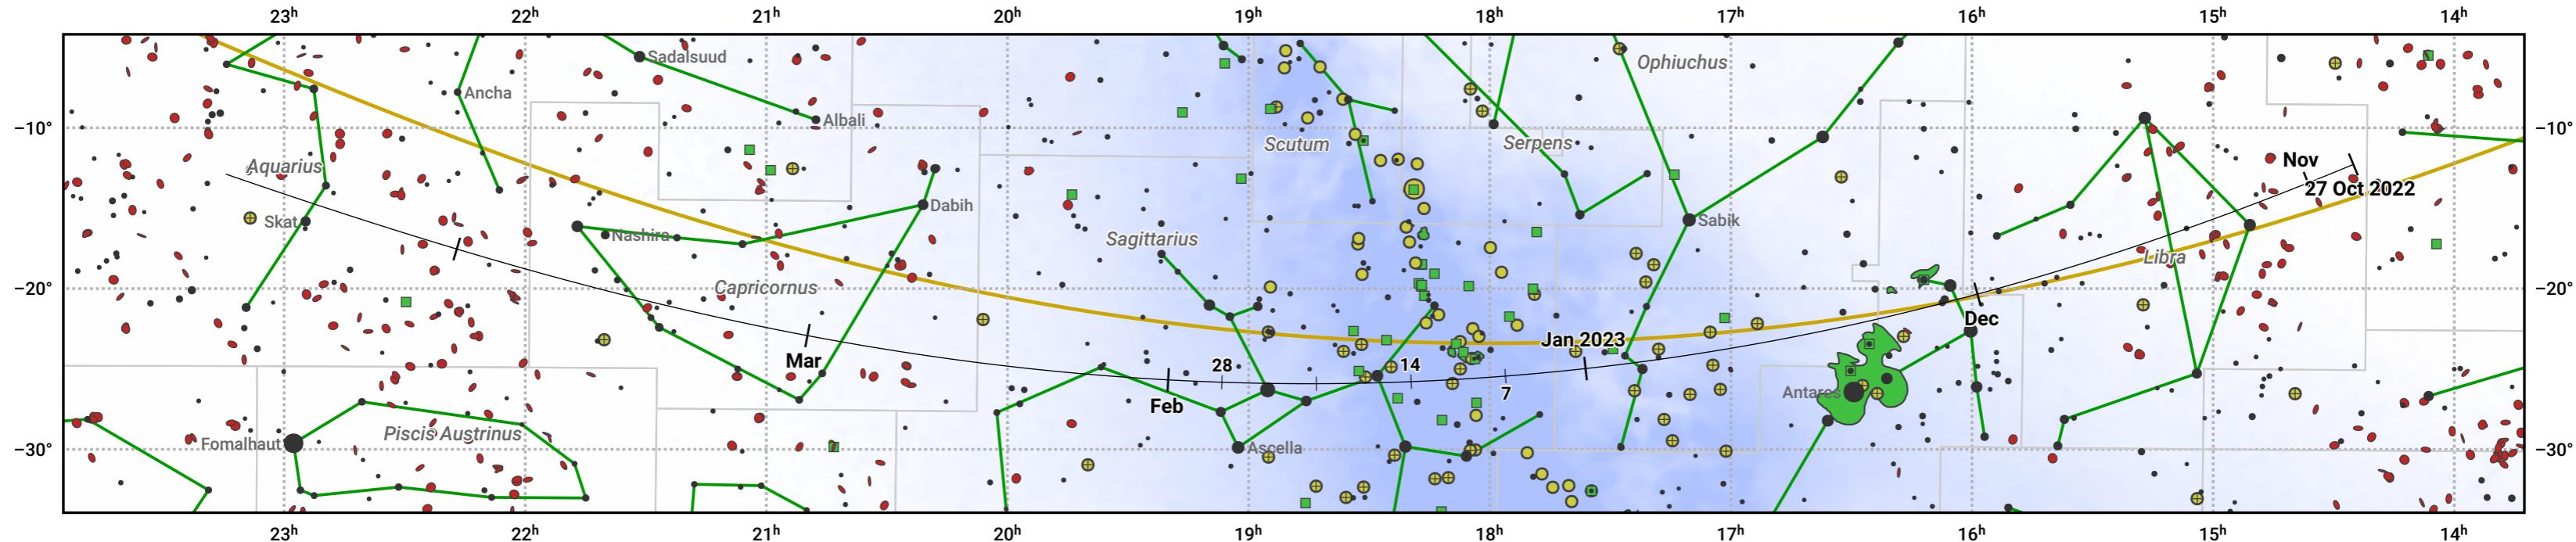

# The path of 71P/Clark starting on 27 Oct 2022

© Dominic Ford 2011–2024. Date markers placed at midnight UTC. Downloaded from <https://in-the-sky.org>

Magnitude scale: • 6.0 • 5.0 • 4.0 • 3.0 • 2.0 • 1.0

— Ecliptic Plane

Galaxy    Bright nebula    Open cluster    Globular cluster

Date	Mag
2022 Nov 1	13.3
2022 Nov 25	12.5
2023 Jan 1	11.6
2023 Jan 10	11.5
2023 Mar 1	11.7
2023 Apr 2	12.5