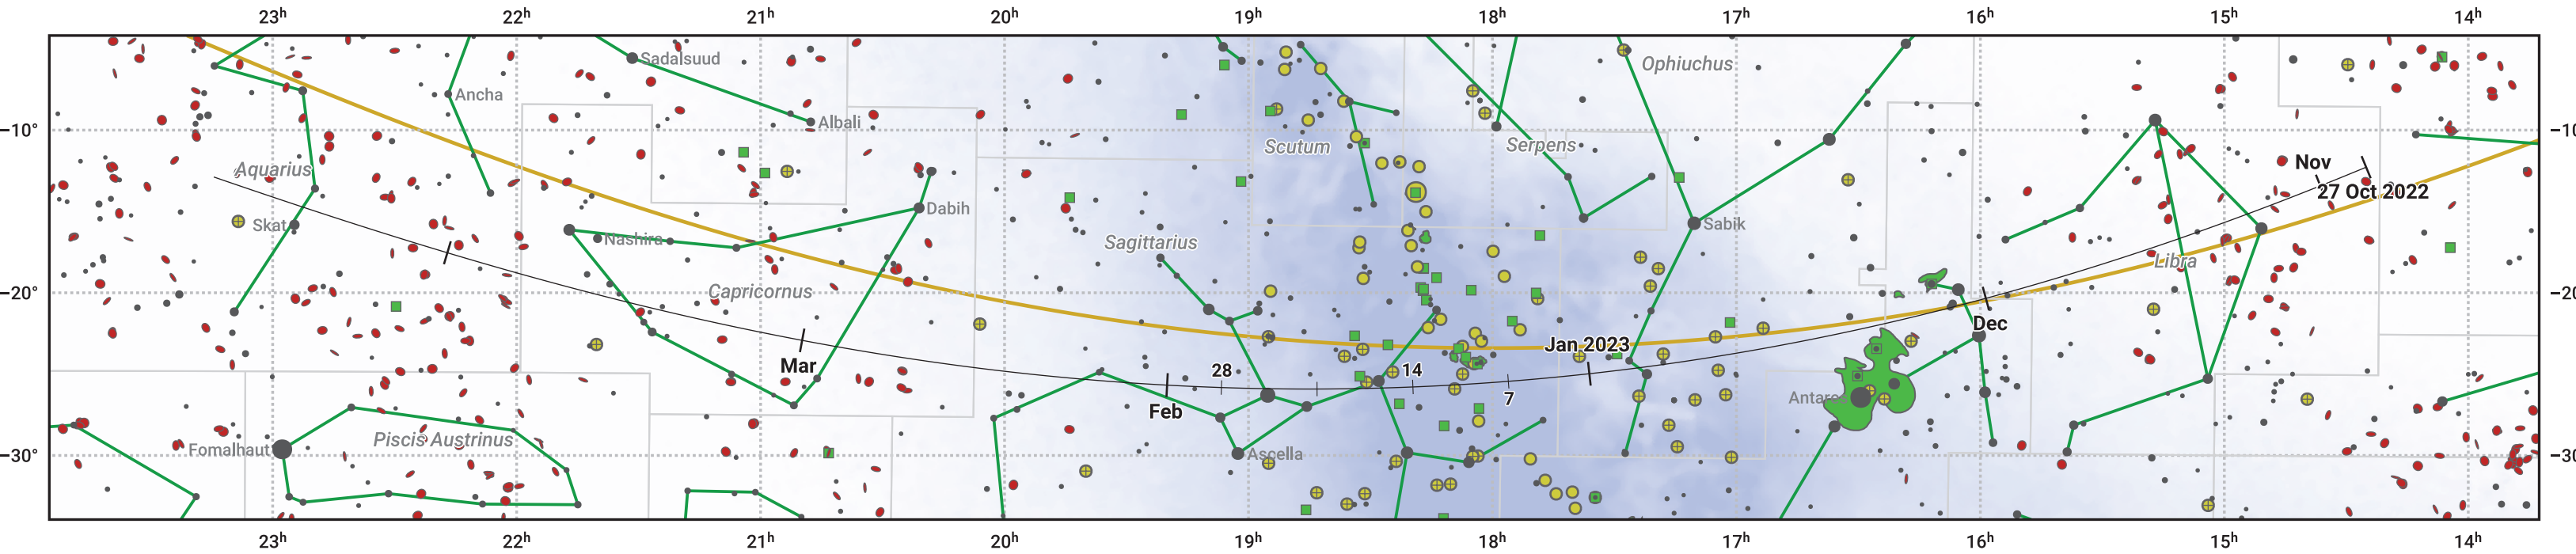

The path of 71P/Clark starting on 27 Oct 2022

© Dominic Ford 2011–2024. Date markers placed at midnight UTC. Downloaded from <https://in-the-sky.org>

Magnitude scale: 6.0 5.0 4.0 3.0 2.0 1.0

Ecliptic Plane

Galaxy
 Bright nebula
 Open cluster
 + Globular cluster

Date	Mag
2022 Nov 1	13.3
2022 Nov 25	12.5
2023 Jan 1	11.6
2023 Jan 10	11.5
2023 Mar 1	11.7
2023 Apr 2	12.5