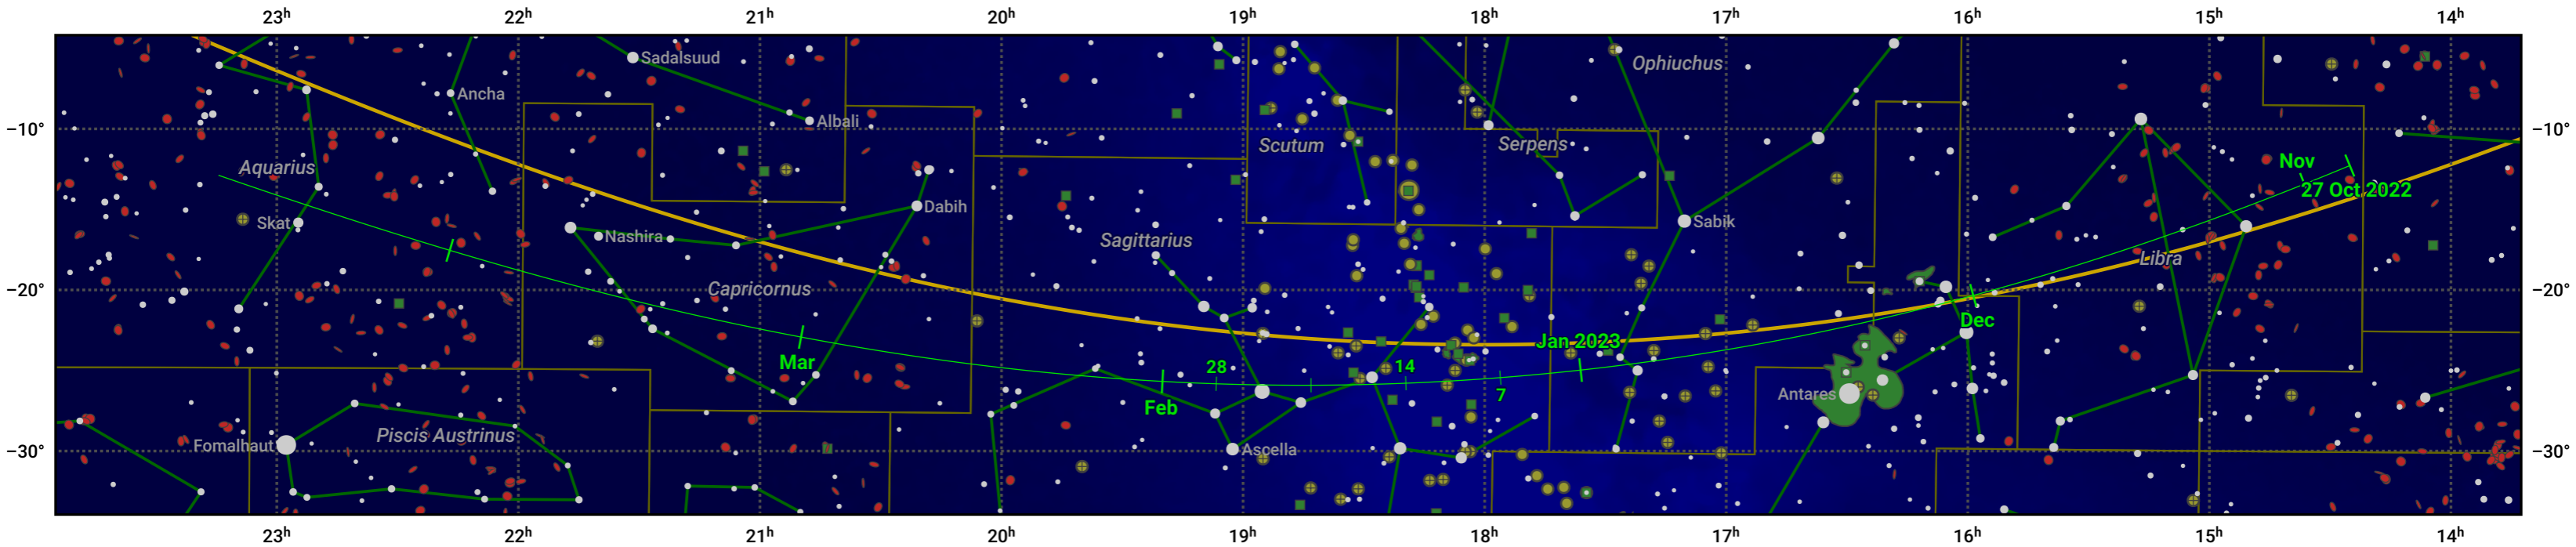

# The path of 71P/Clark starting on 27 Oct 2022

© Dominic Ford 2011–2024. Date markers placed at midnight UTC. Downloaded from <https://in-the-sky.org>

Magnitude scale: • 6.0 • 5.0 • 4.0 • 3.0 • 2.0 • 1.0

— Ecliptic Plane

Galaxy    Bright nebula    Open cluster    Globular cluster

Date	Mag
2022 Nov 1	13.3
2022 Nov 25	12.5
2023 Jan 1	11.6
2023 Jan 10	11.5
2023 Mar 1	11.7
2023 Apr 2	12.5