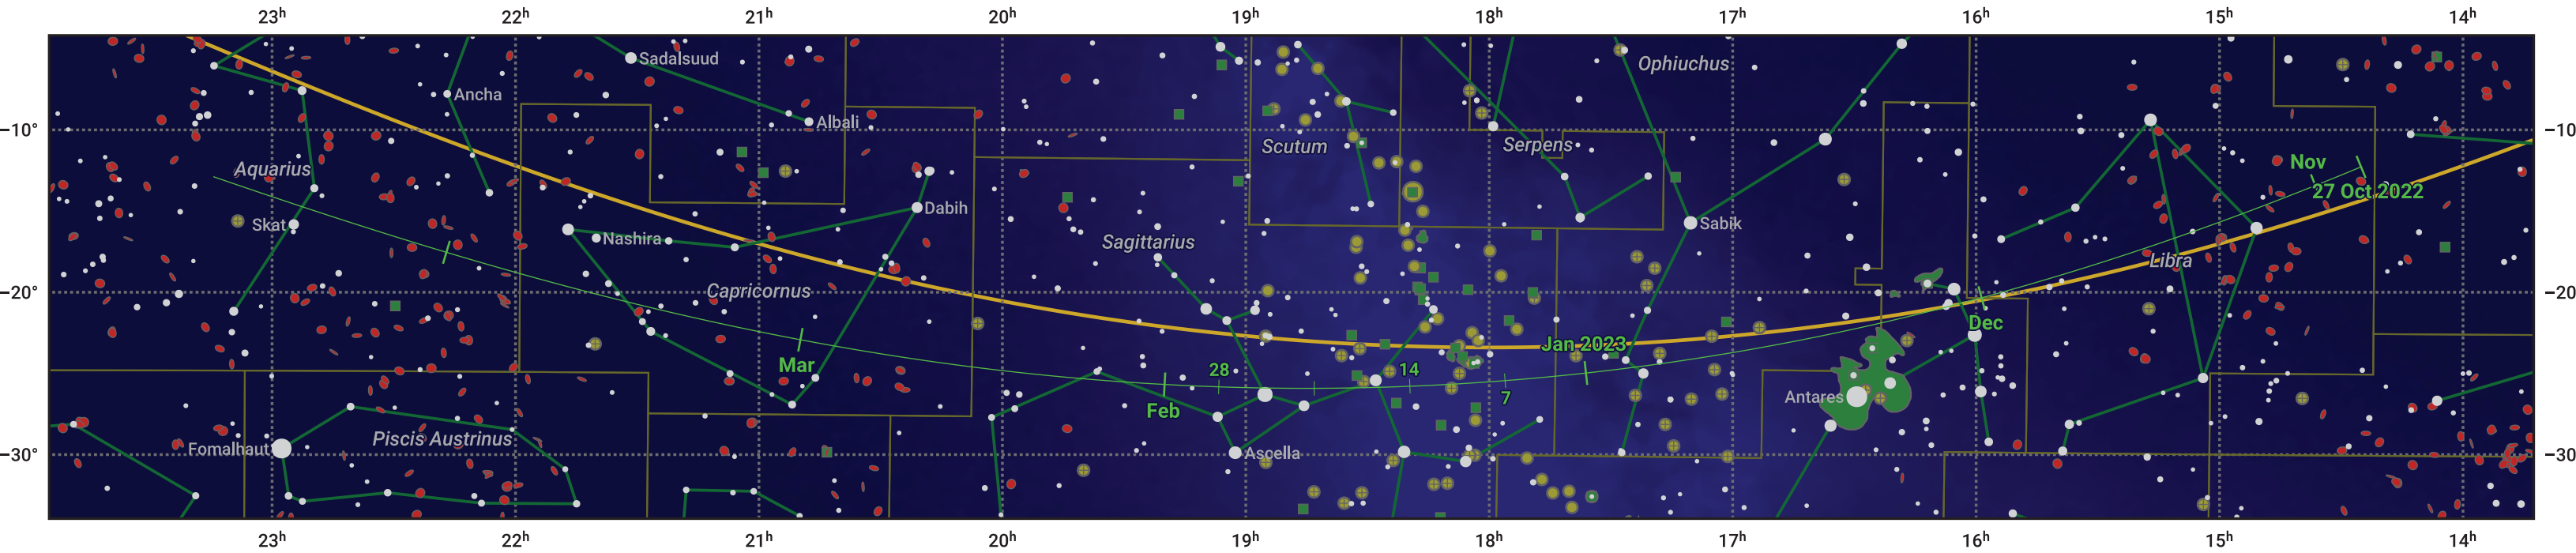

# The path of 71P/Clark starting on 27 Oct 2022

© Dominic Ford 2011–2024. Date markers placed at midnight UTC. Downloaded from <https://in-the-sky.org>

Magnitude scale:  6.0  5.0  4.0  3.0  2.0  1.0

Ecliptic Plane

Galaxy   
  Bright nebula   
  Open cluster   
  Globular cluster

Date	Mag
2022 Nov 1	13.3
2022 Nov 25	12.5
2023 Jan 1	11.6
2023 Jan 10	11.5
2023 Mar 1	11.7
2023 Apr 2	12.5