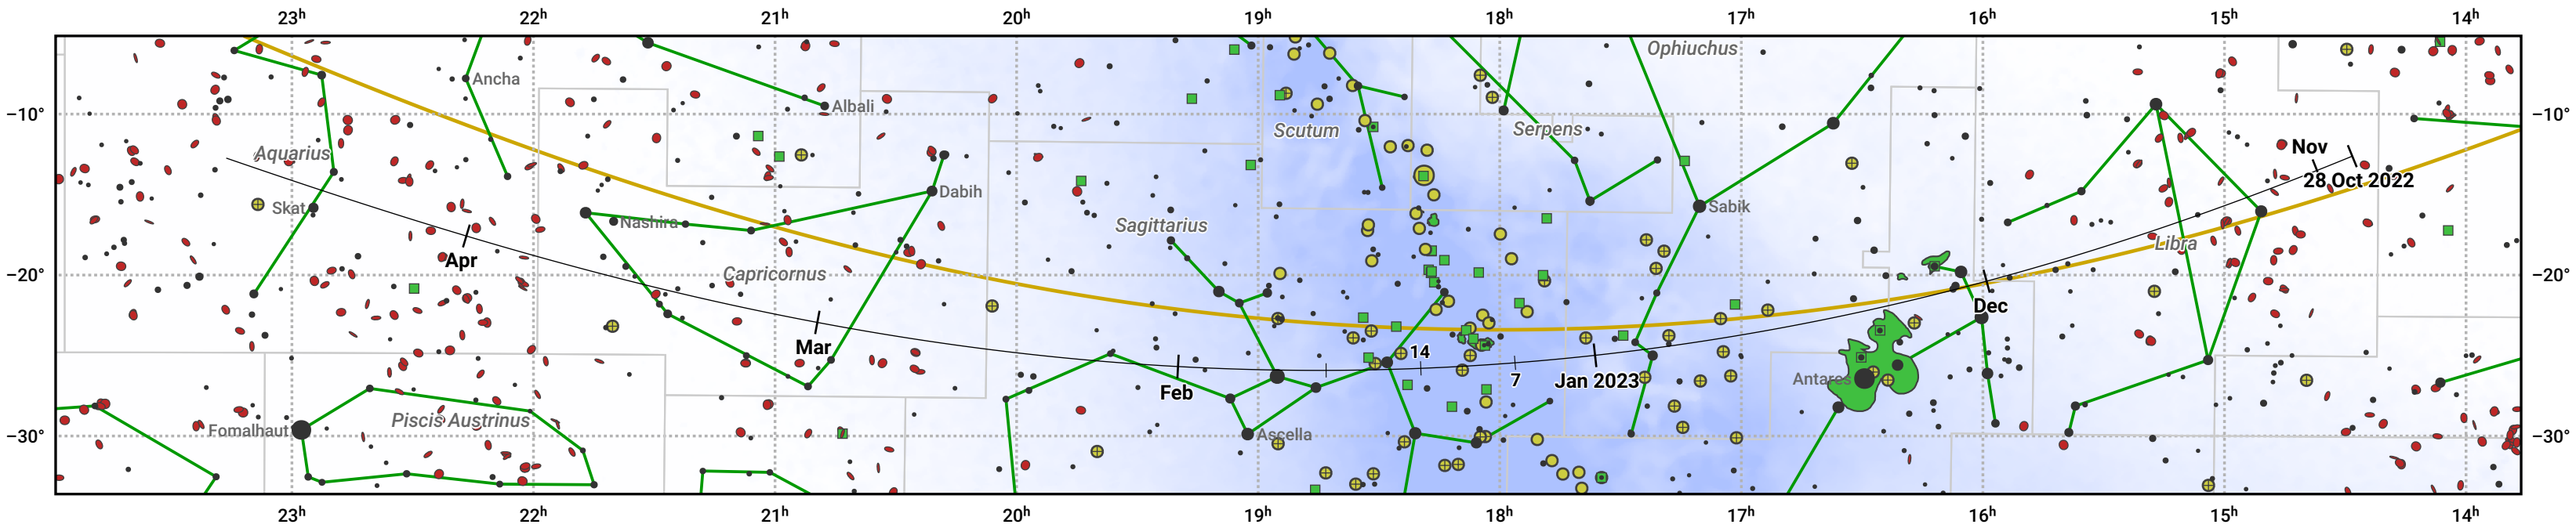

The path of 71P/Clark starting on 28 Oct 2022

© Dominic Ford 2011–2024. Date markers placed at midnight UTC. Downloaded from <https://in-the-sky.org>

Magnitude scale: ● 6.0 ● 5.0 ● 4.0 ● 3.0 ● 2.0 ● 1.0

— Ecliptic Plane

● Galaxy ■ Bright nebula ● Open cluster ⊕ Globular cluster

Date	Mag
2022 Nov 1	13.4
2022 Nov 26	12.5
2023 Jan 1	11.7
2023 Jan 13	11.5
2023 Mar 1	11.8
2023 Apr 2	12.5