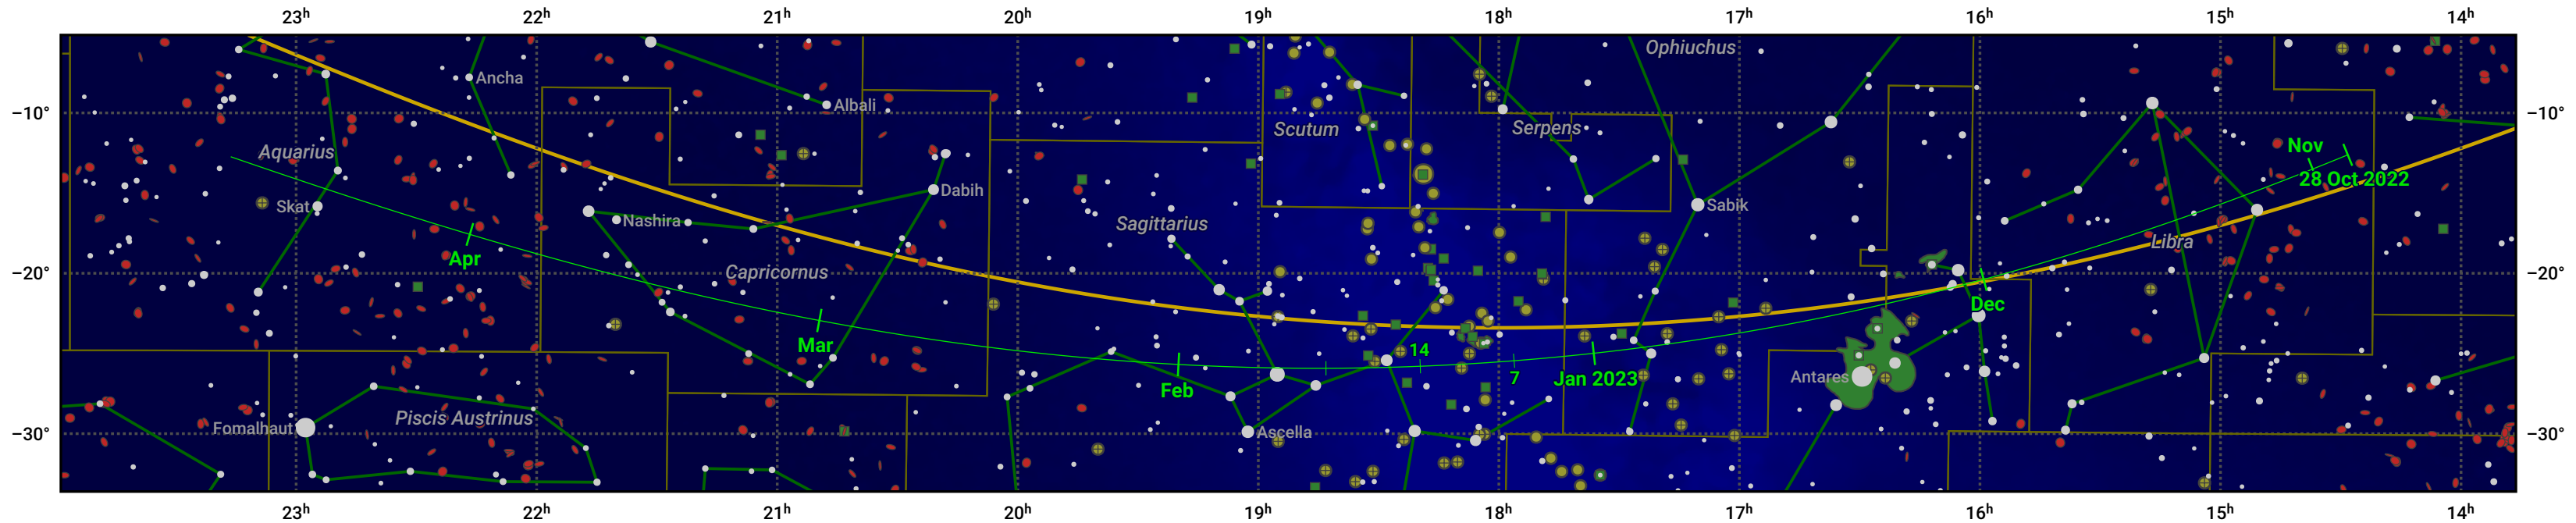

The path of 71P/Clark starting on 28 Oct 2022

© Dominic Ford 2011–2024. Date markers placed at midnight UTC. Downloaded from <https://in-the-sky.org>

Magnitude scale: ● 6.0 ● 5.0 ● 4.0 ● 3.0 ● 2.0 ● 1.0

— Ecliptic Plane

● Galaxy ■ Bright nebula ● Open cluster ● Globular cluster

Date	Mag
2022 Nov 1	13.4
2022 Nov 26	12.5
2023 Jan 1	11.7
2023 Jan 13	11.5
2023 Mar 1	11.8
2023 Apr 2	12.5