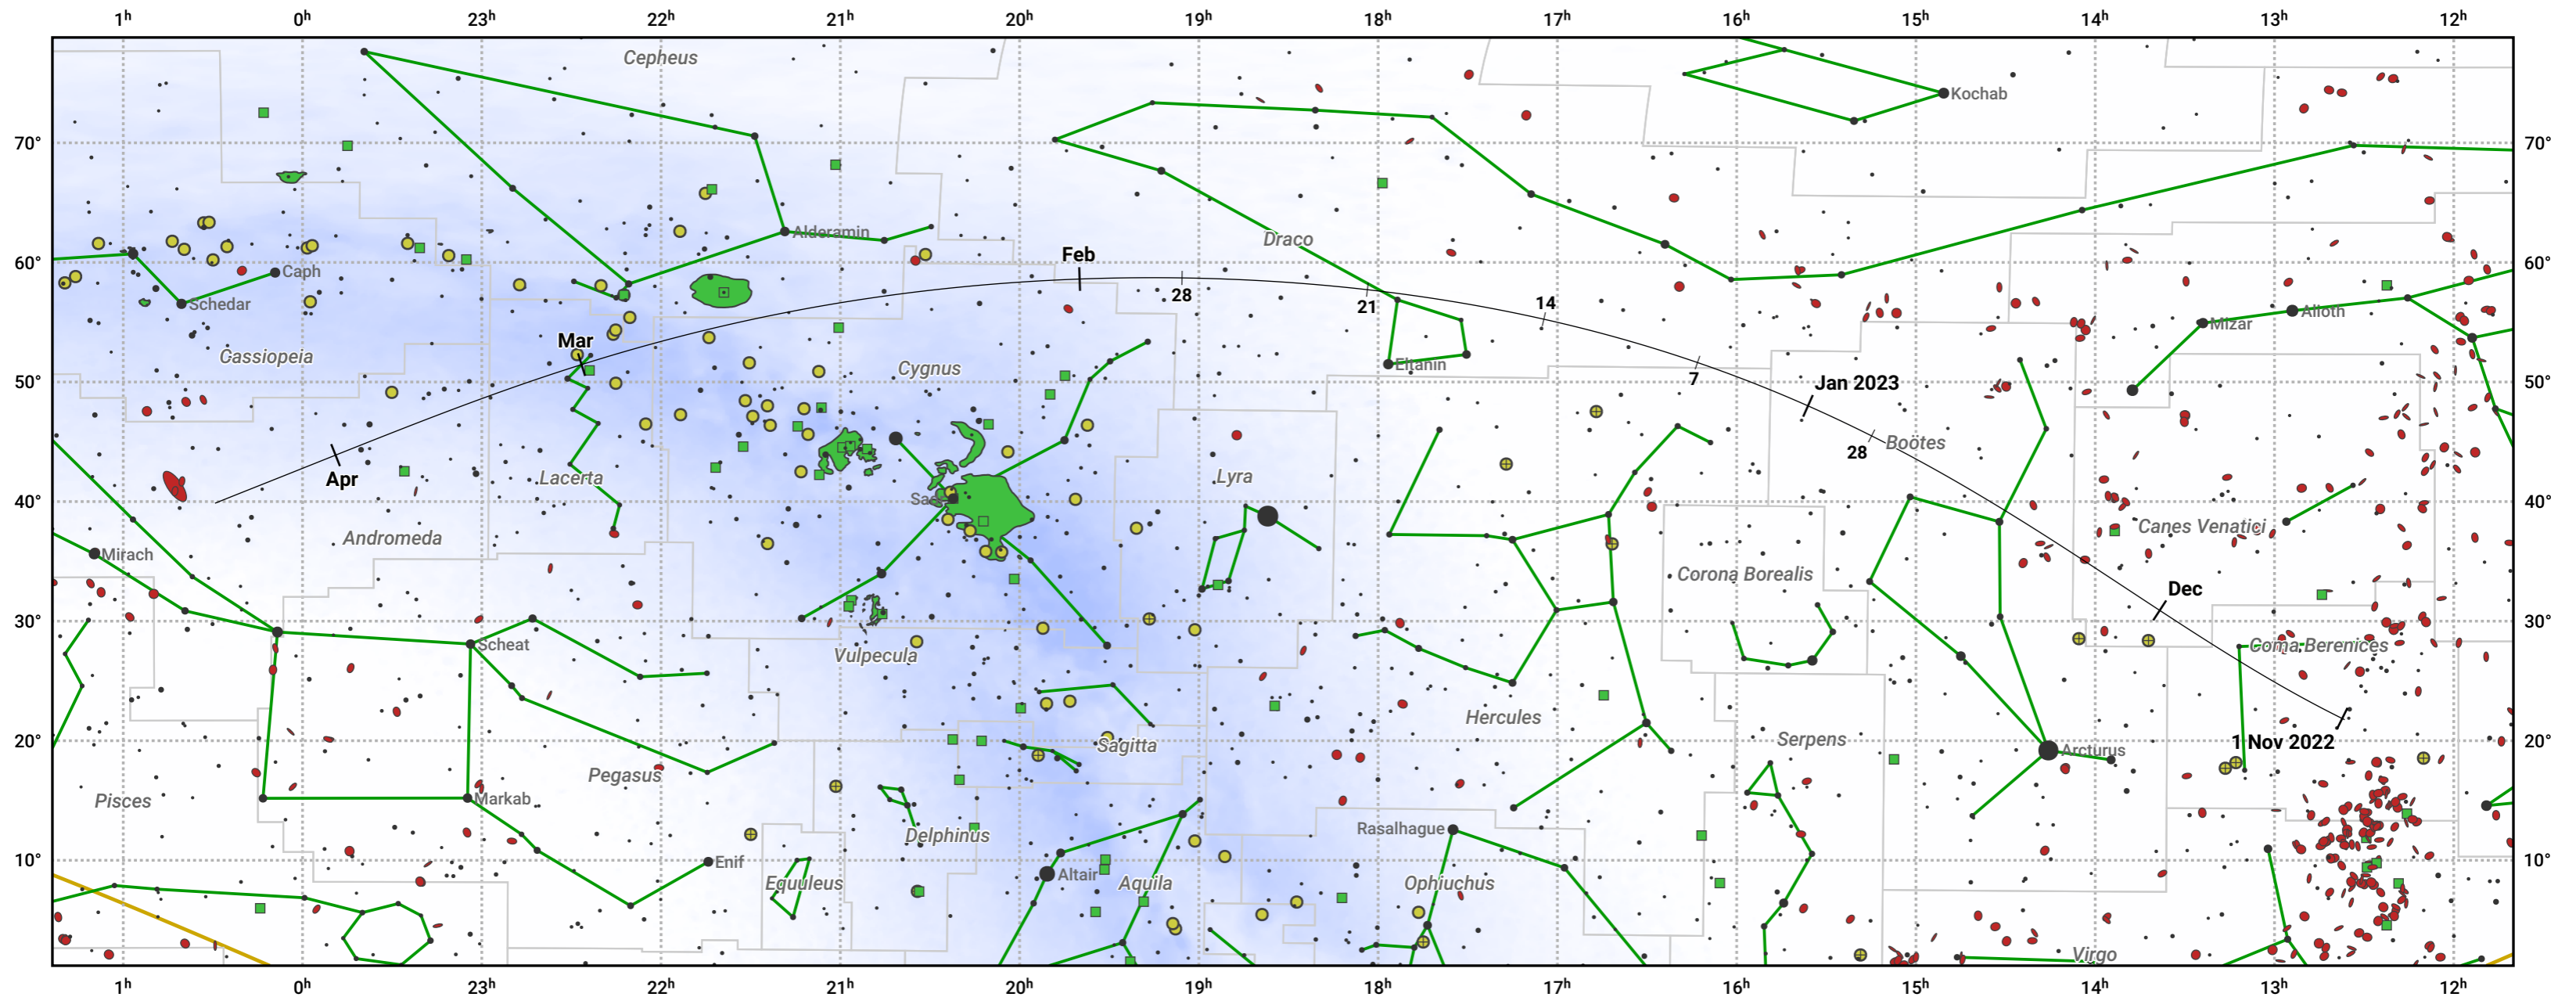

# The path of C/2022 A2 (PANSTARRS) starting on 31 Oct 2022

© Dominic Ford 2011–2023. Date markers placed at midnight UTC. Downloaded from <https://in-the-sky.org>

Magnitude scale:  6.0  5.0  4.0  3.0  2.0  1.0  0.0

Ecliptic Plane

Galaxy  Bright nebula  Open cluster + Globular cluster

Date	Mag
2022 Nov 1	12.7
2022 Nov 22	11.7
2022 Dec 14	10.7
2023 Jan 1	9.9
2023 Jan 11	9.7
2023 Mar 1	9.8
2023 Apr 3	10.7