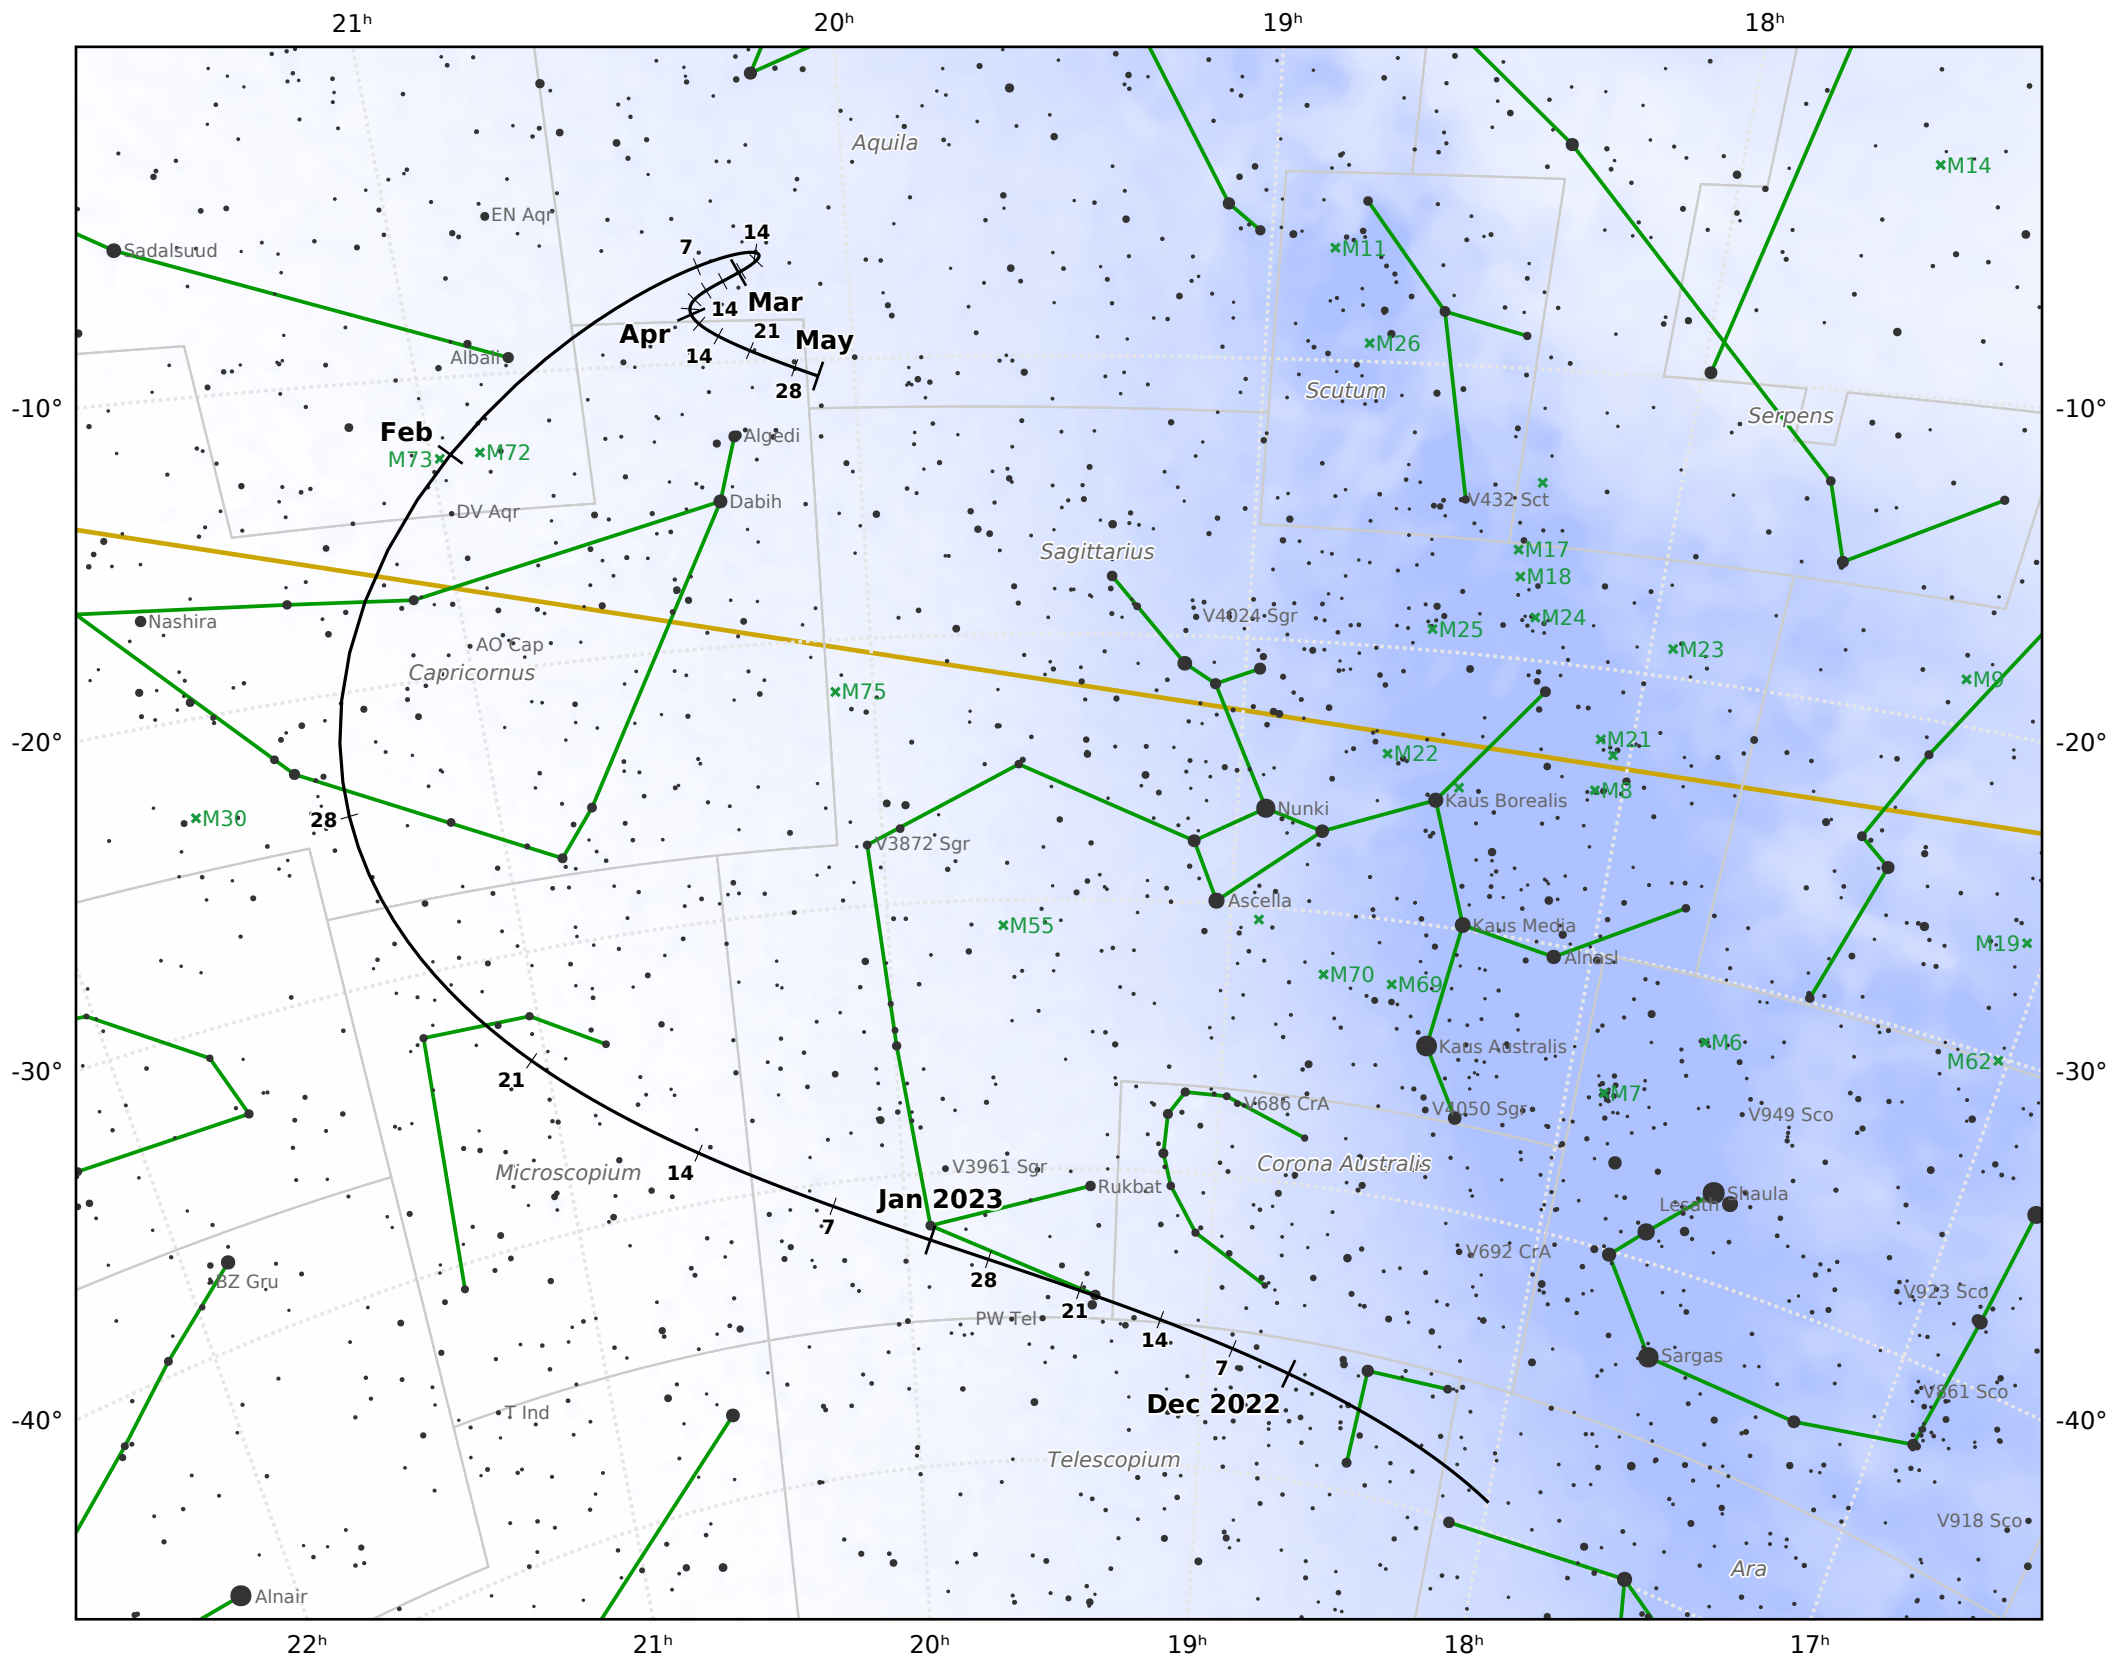

The path of 96P/Machholz starting on 2 Nov 2022

© Dominic Ford 2011-2021. Downloaded from <https://in-the-sky.org>

Magnitude scale: ● 7.5 ● 7.0 ● 6.5 ● 6.0 ● 5.5 ● 5.0 ● 4.5 ● 4.0 ● 3.5 ● 3.0 ● 2.5 ● 2.0 ● 1.5

— Ecliptic Plane